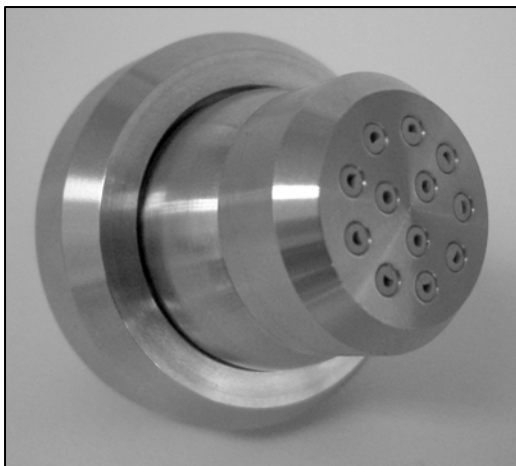

KWC VESUNO

Model number:
Z.534.673.700

Body spray

Available in:
[700] Solid stainless steel

- Includes:**
- 1/2" FPT connection
 - Adjustable swivel ball joint
 - Flow rate: Less than 1.5 gpm @ 80 psi