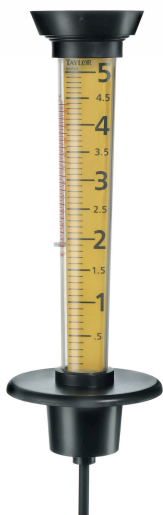

Rain Gauges

2700N ClearVu® Rain Gauge

- 5" capacity
- Easy-to-read measurement increments
- Weather resistant
- Post mounting bracket included
- 11 7/8" long

2702N ClearVu® Rain and Sprinkler Gauge

- 5" or 127 mm. capacity
- Easy-to-read measurement increments
- Tapered end for ground or post mounting
- Weather resistant construction
- 12 1/2" long

2703N ClearVu® Rain and Sprinkler Gauge

- 5" or 127mm. capacity
- Easy-to-read measurement increments
- Tapered end for ground or post mounting
- Weather resistant construction
- 10 3/4" long

2704 Jumbo Rain Gauge/Thermometer

- 5" capacity, -40°F to 120°F temp range
- Two sided unit - one side rain gauge, one side thermometer
- Stakes into ground
- Rain gauge memory track
- 48" high, fully assembled

Rain Gauges

2710N Glass Rain Gauge

- Glass tube with 5" or 127mm. capacity
- Easy-to-read bold black graphics
- Metal spike to mount in ground or attach to post
- Resists weather and rust
- 7" long

2715 2 in 1 Rain Gauge

- 5" rain capacity and 1" sprinkler capacity
- Easy-to-read bold black graphics
- Weather resistant construction
- 11 1/2" long