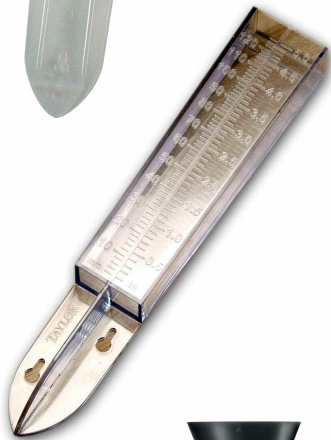

Rain Gauges

2700N ClearVu® Rain Gauge

- 5" capacity
- Easy-to-read measurement increments
- Weather resistant
- Post mounting bracket included
- 11 7/8" long

2702N ClearVu® Rain and Sprinkler Gauge

- 5" or 127 mm. capacity
- Easy-to-read measurement increments
- Tapered end for ground or post mounting
- Weather resistant construction
- 12 1/2" long

2703N ClearVu® Rain and Sprinkler Gauge

- 5" or 127mm. capacity
- Easy-to-read measurement increments
- Tapered end for ground or post mounting
- Weather resistant construction
- 10 3/4" long

2704 Jumbo Rain Gauge/Thermometer

- 5" capacity, -40°F to 120°F temp range
- Two sided unit - one side rain gauge, one side thermometer
- Stakes into ground
- Rain gauge memory track
- 48" high, fully assembled

Rain Gauges

2710N Glass Rain Gauge

- Glass tube with 5" or 127mm. capacity
- Easy-to-read bold black graphics
- Metal spike to mount in ground or attach to post
- Resists weather and rust
- 7" long

2715 2 in 1 Rain Gauge

- 5" rain capacity and 1" sprinkler capacity
- Easy-to-read bold black graphics
- Weather resistant construction
- 11 1/2" long