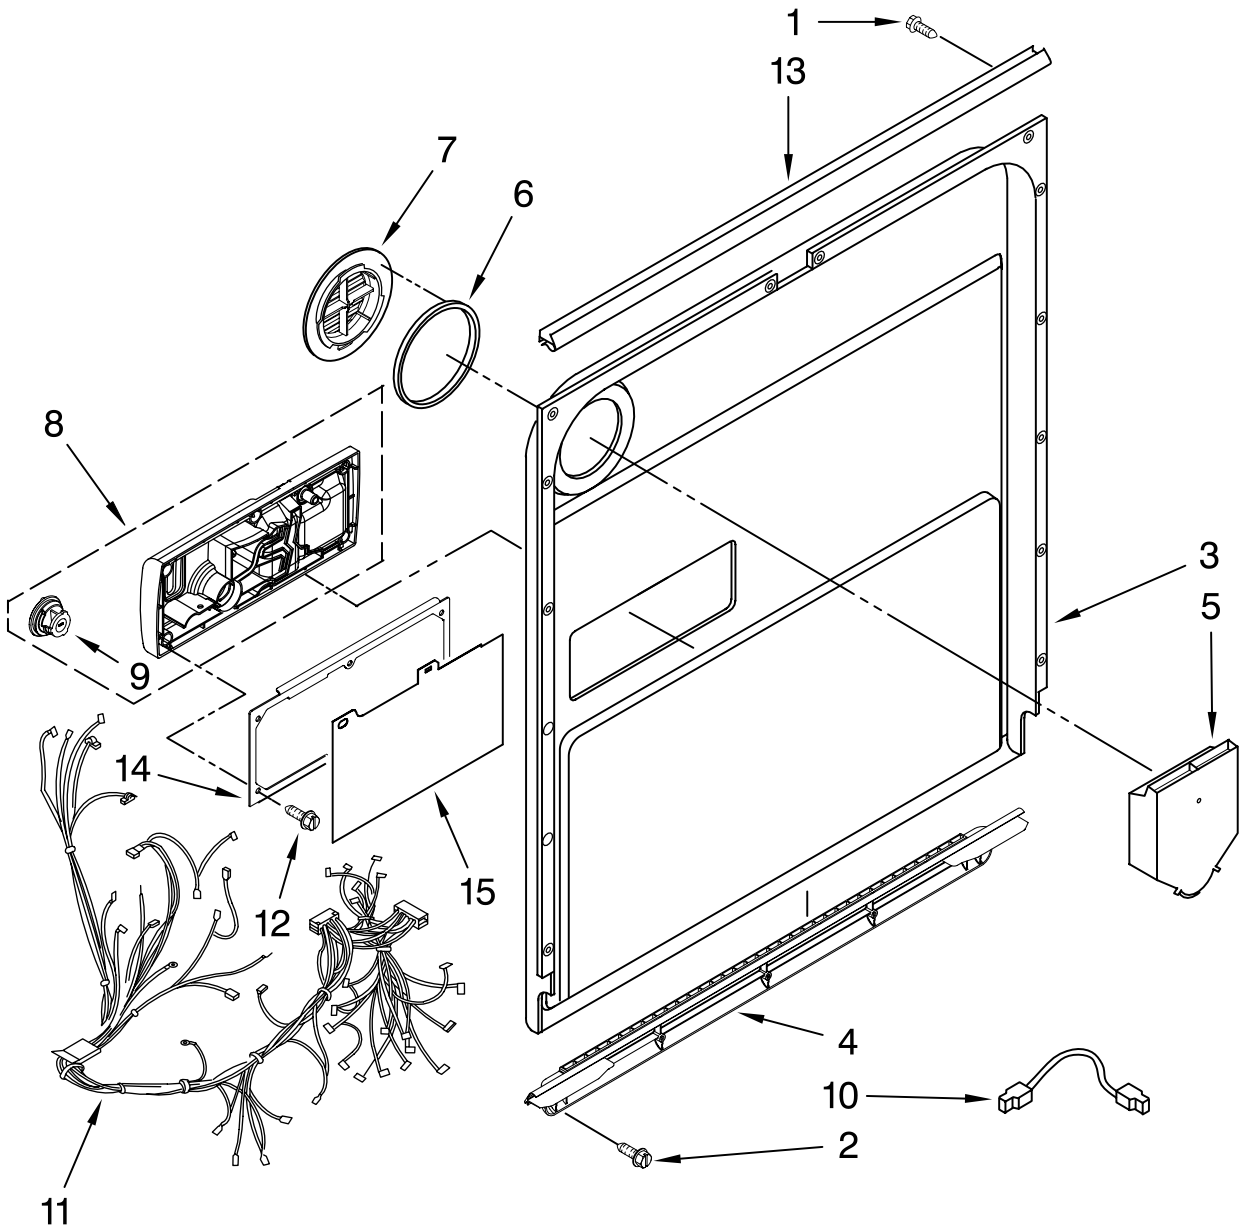

KitchenAid® DOOR AND PANEL PARTS

For Models: KUDU03STBL3, KUDU03STWH3, KUDU03STSS3

(Black)

(White)

(Stainless)

UNDERCOUNTER
DISHWASHER

Illus. No.	Part No.	DESCRIPTION
1		Literature Parts
	W10078153	Instructions, Installation
	W10084560	Energy Guide
	W10193741	Guide, Use & Care Spanish
	W10193740	Guide, Use & Care English/French
	W10130990	Tech Sheet
2		Arm, Hinge
	8534854	Left
	8534853	Right
3	8564886	Stiffener, Door
4	W10073520	Insulation, Door
5		Access Panel
	8573255	Black
	8573256	White
6		Panel, Full Front (Includes Items 4, 10, 16 & 17)
	W10078003	Black
	W10078004	White
	W10137622	Stainless
7		Overlay
	W10077798	Black
	W10077799	White
	W10077801	Stainless
8		Toe Panel (Includes Items 11 & 18)
	8558252	Black
	8558253	White
9		Handle (Includes Item 14)
	W10083936	Black
	W10083937	White
	W10083935	Stainless
10	8564951	Stud, Mounting
11	8268581	Insulation, Toe Panel
12		Screw
	302868	Black
	3400836	White
13	304392	Screw
14	8534008	Screw
15	3400071	Screw
16		Nameplate
	W10021860	Black
	W10021870	White
	W10021850	Stainless
17	2004333	Nut
18	8269016	Clip, Grounding

FOR ORDERING INFORMATION REFER TO PARTS PRICE LIST

CONTROL PANEL PARTS

For Models: KUDU03STBL3, KUDU03STWH3, KUDU03STSS3
 (Black) (White) (Stainless)

Illus. No.	Part No.	DESCRIPTION
1		Console Assembly (Includes Insert)
	W10084166	Black
	W10084167	White
	W10084168	Stainless
2	8531877	Cable, Ribbon
3	8546546	Clip, BI-Metal
4	W10134019	Switch, Door
5	8531873	Board, Interconnect
6	661663	BI-Metal
7	W10077360	Latch Assembly
8	3369051	Screw
9	W10084141	Control, Electronic

FOR ORDERING INFORMATION REFER TO PARTS PRICE LIST

DOOR AND LATCH PARTS

For Models: KUDU03STBL3, KUDU03STWH3, KUDU03STSS3
 (Black) (White) (Stainless)

Illus. No.	Part No.	DESCRIPTION
1	3369051	Screw, Door
2	8281217	Screw
3	W10056249	Inner Door Mastic Assembly (Also Order Item 6)
4	W10077883	Inlet, Air
5	8572611	Vent Assembly (Also Order Item 6)