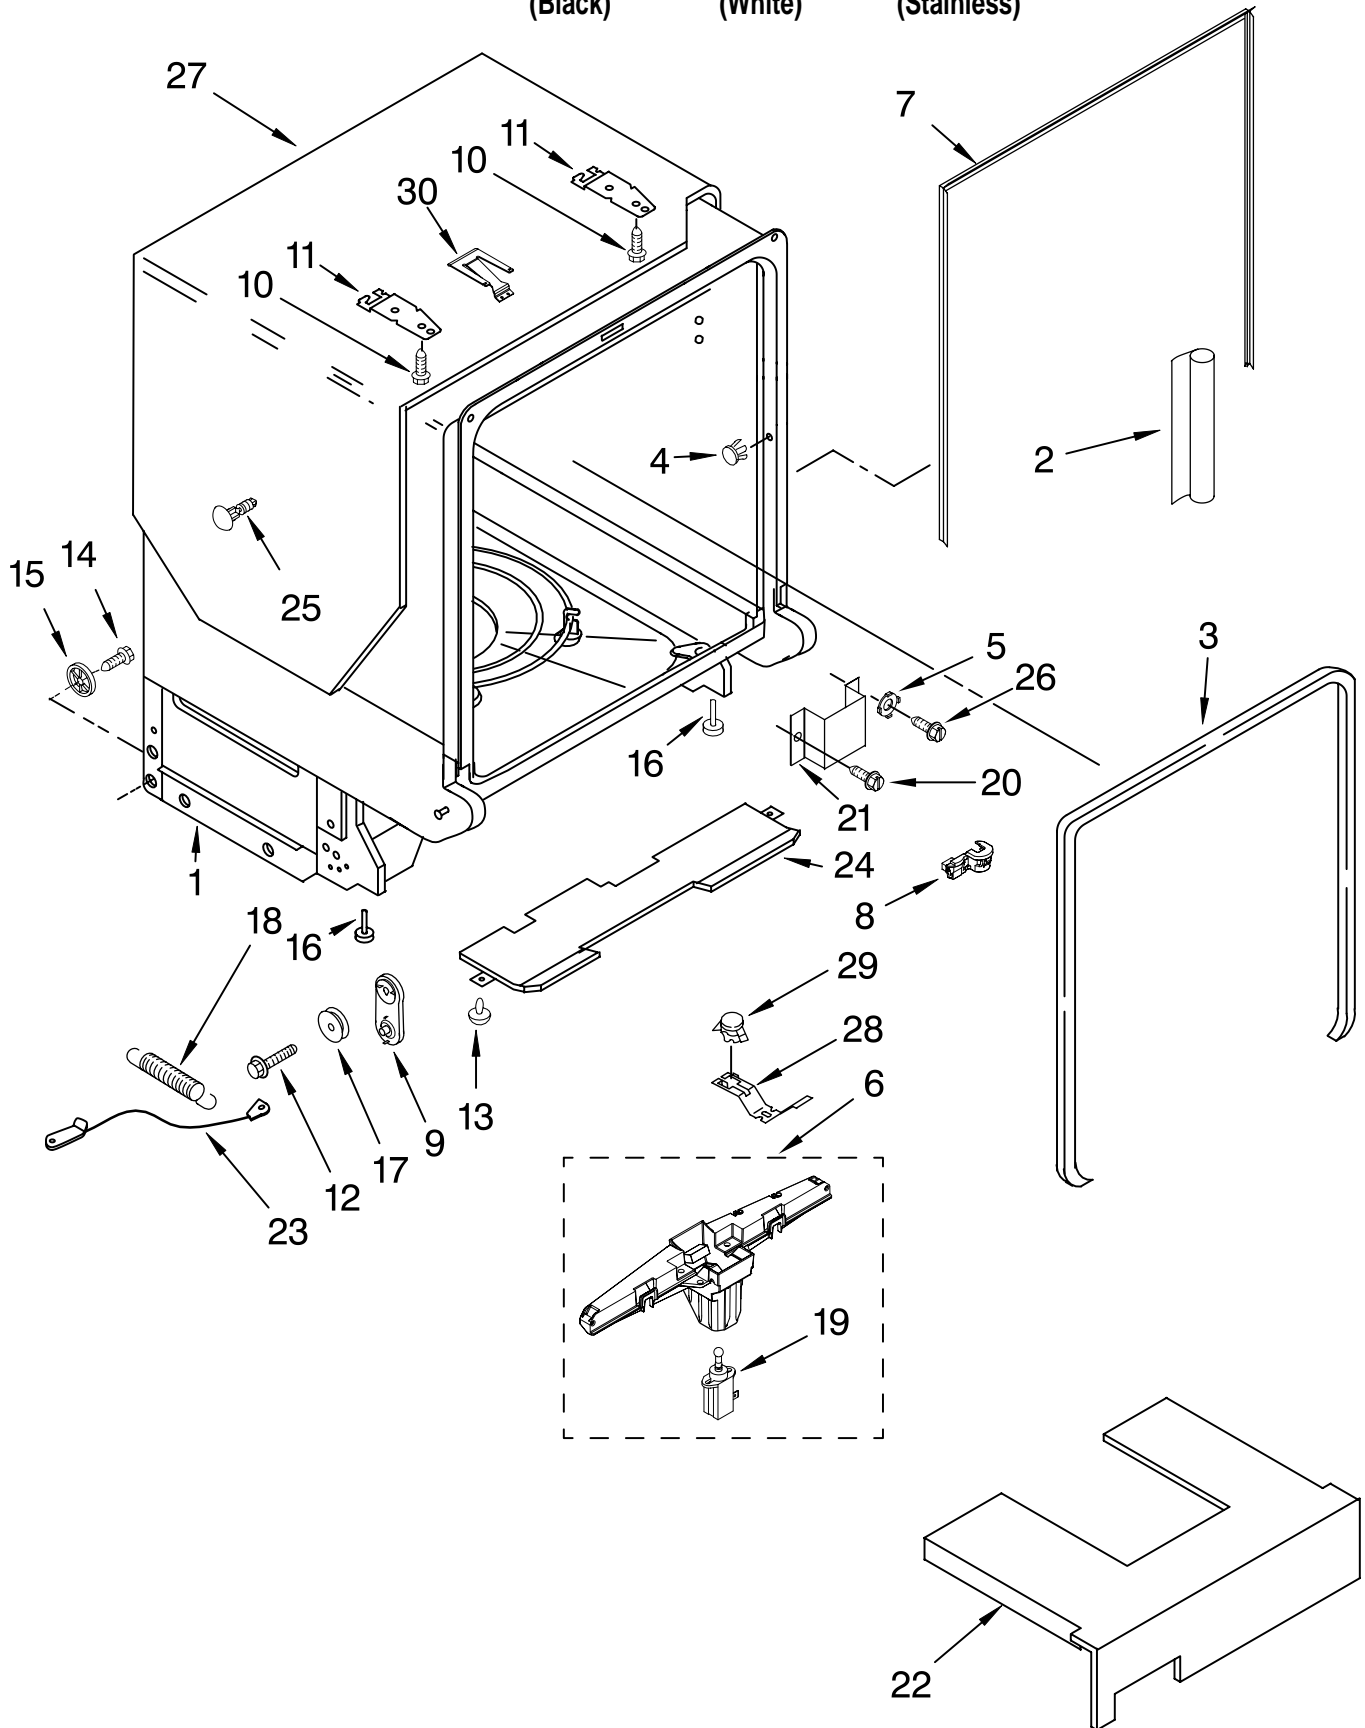

TUB AND FRAME PARTS

For Models: KUDU03STBL3, KUDU03STWH3, KUDU03STSS3

(Black)

(White)

(Stainless)

FOR ORDERING INFORMATION REFER TO PARTS PRICE LIST

TUB AND FRAME PARTS

For Models: KUDU03STBL3, KUDU03STWH3, KUDU03STSS3

(Black)

(White)

(Stainless)

Illus. No.	Part No.	DESCRIPTION
1	W10056238	Tub Assembly
2	8574123	Barrier, Moisture Undercounter
3	W10112096	Door Seal
4	W10082838	Plug Tub
5	3378128	Washer, Pronged Cup
6	8572661	Actuator, Assembly
7	8269110	Seal, Cabinet
8	8573061	Strain Relief
9	8270021	Mount, Door Balance
10	3367670	Screw
11	8269145	Bracket, Undercounter
12	3400074	Screw
13	3400924	Retainer, Push-in
14	3370389	Screw
15	8268977	Wheel Leg
16	8524584	Leveler, Leg
17	8524474	Wheel, Door Balance
18	8270020	Spring, Door Balance
19	W10082769	Motor, Wax
20	3400892	Screw
21	8268991	Cover, Terminal Box
22	8545574	Absorber, Sound
23	8535568	Link, Door Balance
24	8268582	Insulator, Sound
25	304666	Retainer, Push
26	3400014	Screw
27	8573239	Shield, Sound Tub
28	9742648	Bracket, Thermostat
29	661566	Thermostat
30	W10077370	Strike, Latch

FOR ORDERING INFORMATION REFER TO PARTS PRICE LIST