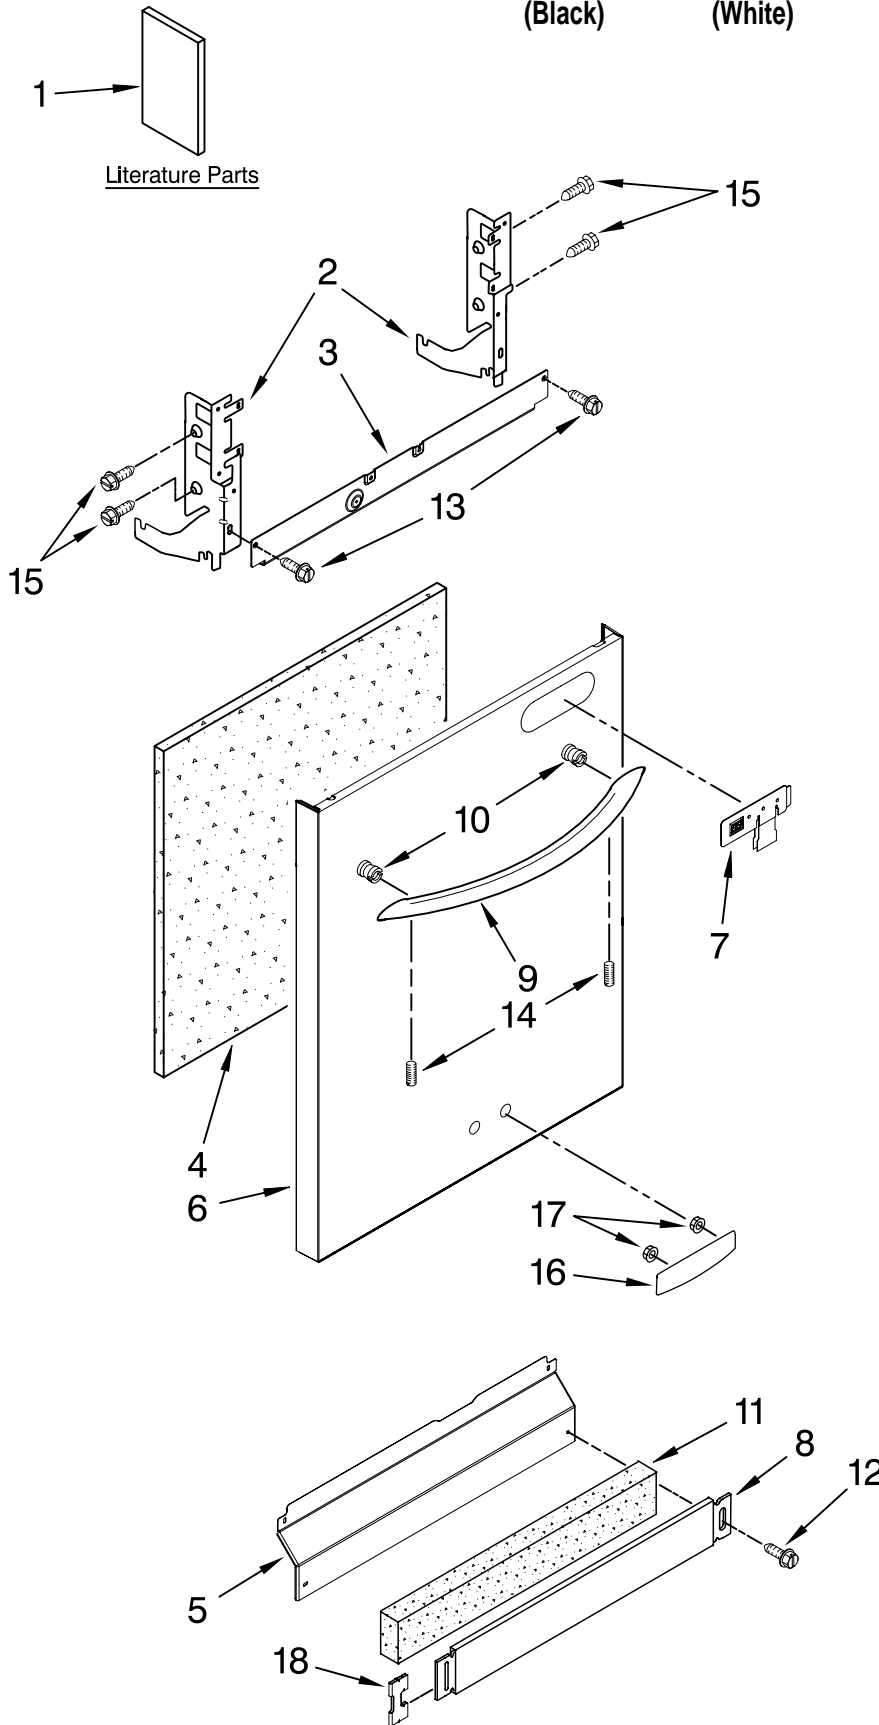

KitchenAid® DOOR AND PANEL PARTS

For Models: KUDU03STBL3, KUDU03STWH3, KUDU03STSS3

(Black)

(White)

(Stainless)

UNDERCOUNTER
DISHWASHER

Illus. No.	Part No.	DESCRIPTION
1		Literature Parts
	W10078153	Instructions, Installation
	W10084560	Energy Guide
	W10193741	Guide, Use & Care Spanish
	W10193740	Guide, Use & Care English/French
	W10130990	Tech Sheet
2		Arm, Hinge
	8534854	Left
	8534853	Right
3	8564886	Stiffener, Door
4	W10073520	Insulation, Door
5		Access Panel
	8573255	Black
	8573256	White
6		Panel, Full Front (Includes Items 4, 10, 16 & 17)
	W10078003	Black
	W10078004	White
	W10137622	Stainless
7		Overlay
	W10077798	Black
	W10077799	White
	W10077801	Stainless
8		Toe Panel (Includes Items 11 & 18)
	8558252	Black
	8558253	White
9		Handle (Includes Item 14)
	W10083936	Black
	W10083937	White
	W10083935	Stainless
10	8564951	Stud, Mounting
11	8268581	Insulation, Toe Panel
12		Screw
	302868	Black
	3400836	White
13	304392	Screw
14	8534008	Screw
15	3400071	Screw
16		Nameplate
	W10021860	Black
	W10021870	White
	W10021850	Stainless
17	2004333	Nut
18	8269016	Clip, Grounding

FOR ORDERING INFORMATION REFER TO PARTS PRICE LIST

CONTROL PANEL PARTS

For Models: KUDU03STBL3, KUDU03STWH3, KUDU03STSS3
 (Black) (White) (Stainless)

Illus. No.	Part No.	DESCRIPTION
1		Console Assembly (Includes Insert)
	W10084166	Black
	W10084167	White
	W10084168	Stainless
2	8531877	Cable, Ribbon
3	8546546	Clip, BI-Metal
4	W10134019	Switch, Door
5	8531873	Board, Interconnect
6	661663	BI-Metal
7	W10077360	Latch Assembly
8	3369051	Screw
9	W10084141	Control, Electronic

FOR ORDERING INFORMATION REFER TO PARTS PRICE LIST

DOOR AND LATCH PARTS

For Models: KUDU03STBL3, KUDU03STWH3, KUDU03STSS3
 (Black) (White) (Stainless)

Illus. No.	Part No.	DESCRIPTION
1	3369051	Screw, Door
2	8281217	Screw
3	W10056249	Inner Door Mastic Assembly (Also Order Item 6)
4	W10077883	Inlet, Air
5	8572611	Vent Assembly (Also Order Item 6)