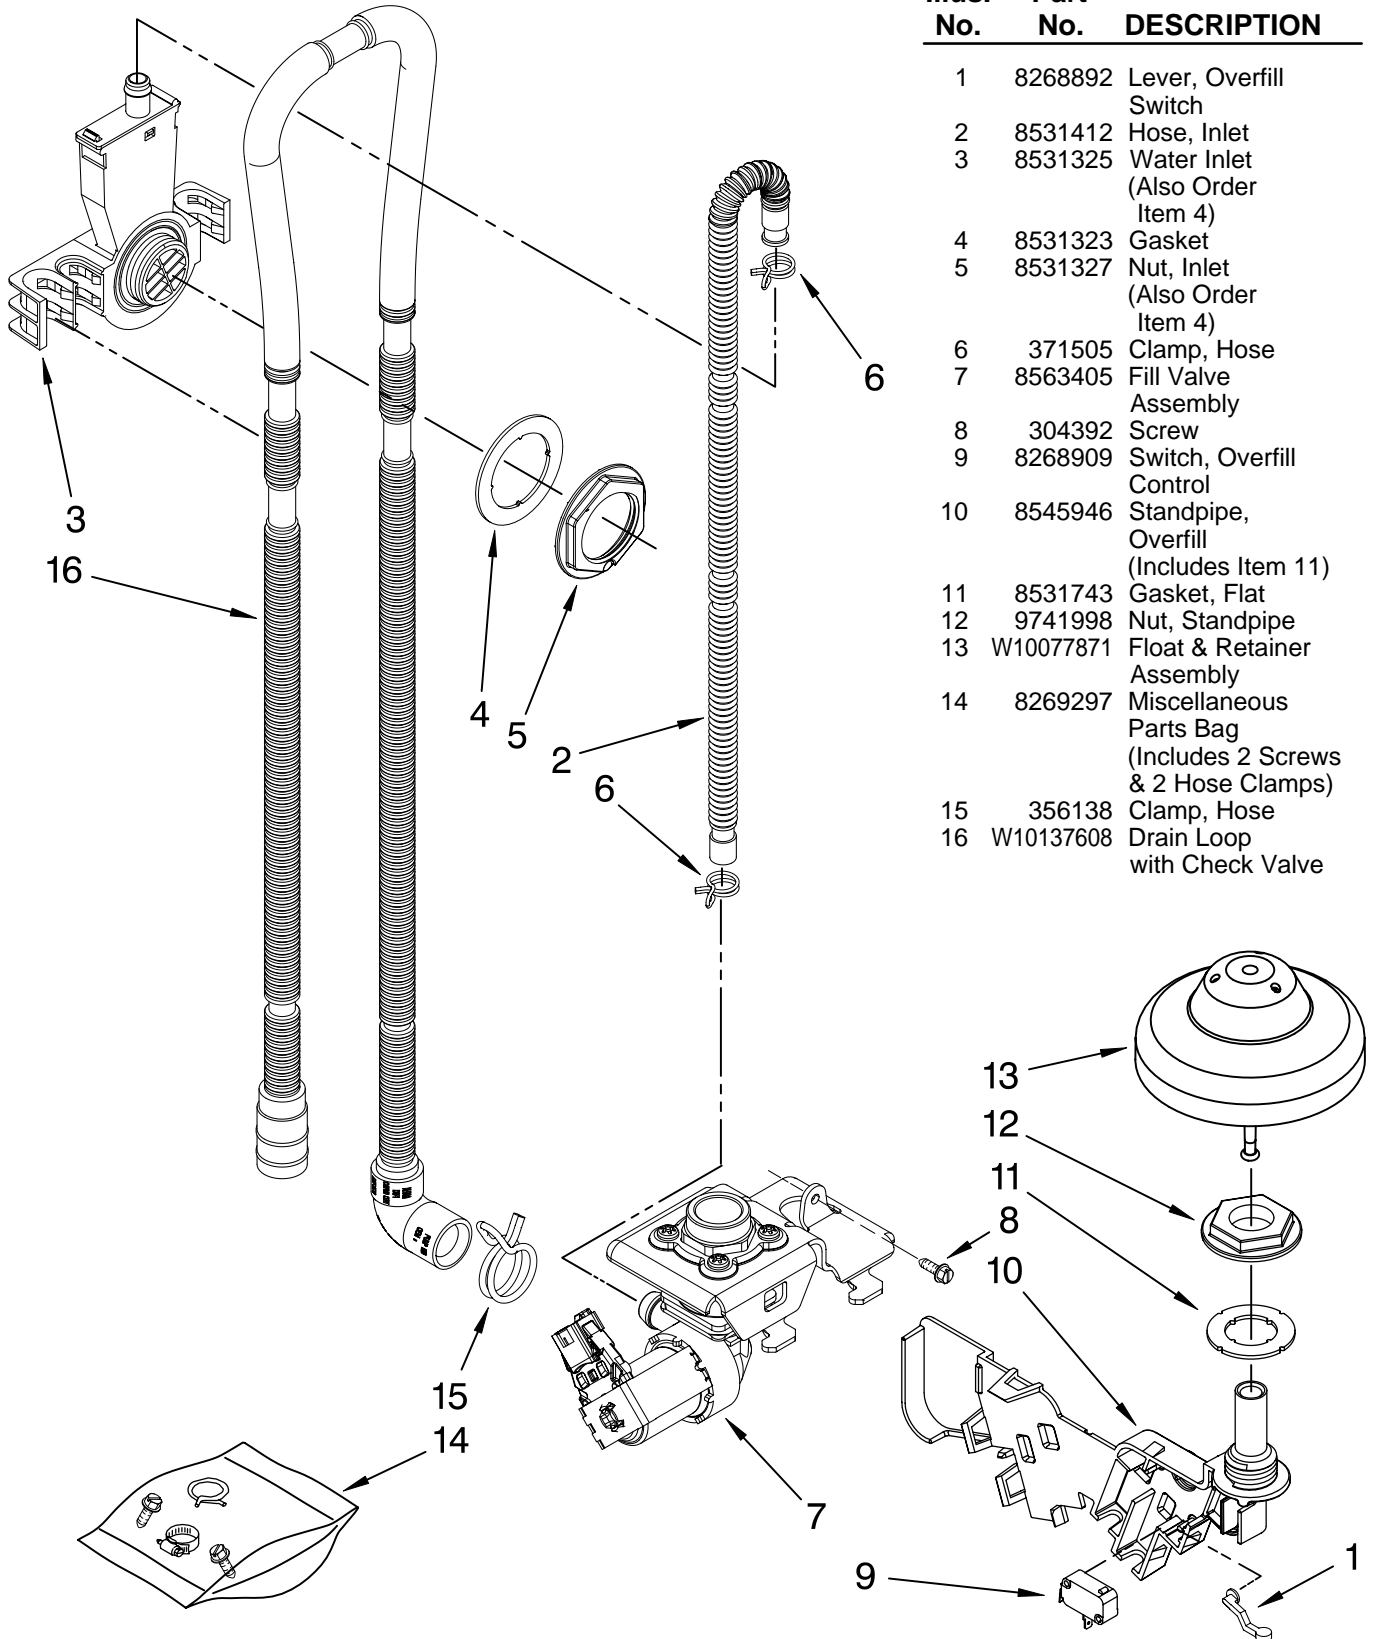

Illus. No.	Part No.	DESCRIPTION
6	8269259	Gasket, Vent
7	W10077877	Deflector, Vent (Also Order Item 6)
8	W10077882	Dispenser, Assembly
9	W10077881	Knob, Rinse Aid
10	8545608	Harness, Vent Motor

Illus. No.	Part No.	DESCRIPTION
11	W10078202	Wiring Harness
12	8281154	Screw
13	8535660	Seal, Console/door
14	8535637	Bracket, Dispenser
15	8531865	Shield, Dispenser

FOR ORDERING INFORMATION REFER TO PARTS PRICE LIST

FILL, DRAIN AND OVERFILL PARTS

For Models: KUDU03STBL3, KUDU03STWH3, KUDU03STSS3

(Black)

(White)

(Stainless)

Illus. No.	Part No.	DESCRIPTION
1	8268892	Lever, Overfill Switch
2	8531412	Hose, Inlet
3	8531325	Water Inlet (Also Order Item 4)
4	8531323	Gasket
5	8531327	Nut, Inlet (Also Order Item 4)
6	371505	Clamp, Hose
7	8563405	Fill Valve Assembly
8	304392	Screw
9	8268909	Switch, Overfill Control
10	8545946	Standpipe, Overfill (Includes Item 11)
11	8531743	Gasket, Flat
12	9741998	Nut, Standpipe
13	W10077871	Float & Retainer Assembly
14	8269297	Miscellaneous Parts Bag (Includes 2 Screws & 2 Hose Clamps)
15	356138	Clamp, Hose
16	W10137608	Drain Loop with Check Valve

For Models: KUDU03STBL3, KUDU03STWH3, KUDU03STSS3

(Black)

(White)

(Stainless)

Illus. No.	Part No.	DESCRIPTION
1	W10056238	Tub Assembly
2	8574123	Barrier, Moisture Undercounter
3	W10112096	Door Seal
4	W10082838	Plug Tub
5	3378128	Washer, Pronged Cup
6	8572661	Actuator, Assembly
7	8269110	Seal, Cabinet
8	8573061	Strain Relief
9	8270021	Mount, Door Balance
10	3367670	Screw
11	8269145	Bracket, Undercounter
12	3400074	Screw
13	3400924	Retainer, Push-in
14	3370389	Screw
15	8268977	Wheel Leg
16	8524584	Leveler, Leg
17	8524474	Wheel, Door Balance
18	8270020	Spring, Door Balance
19	W10082769	Motor, Wax
20	3400892	Screw
21	8268991	Cover, Terminal Box
22	8545574	Absorber, Sound
23	8535568	Link, Door Balance
24	8268582	Insulator, Sound
25	304666	Retainer, Push
26	3400014	Screw
27	8573239	Shield, Sound Tub
28	9742648	Bracket, Thermostat
29	661566	Thermostat
30	W10077370	Strike, Latch