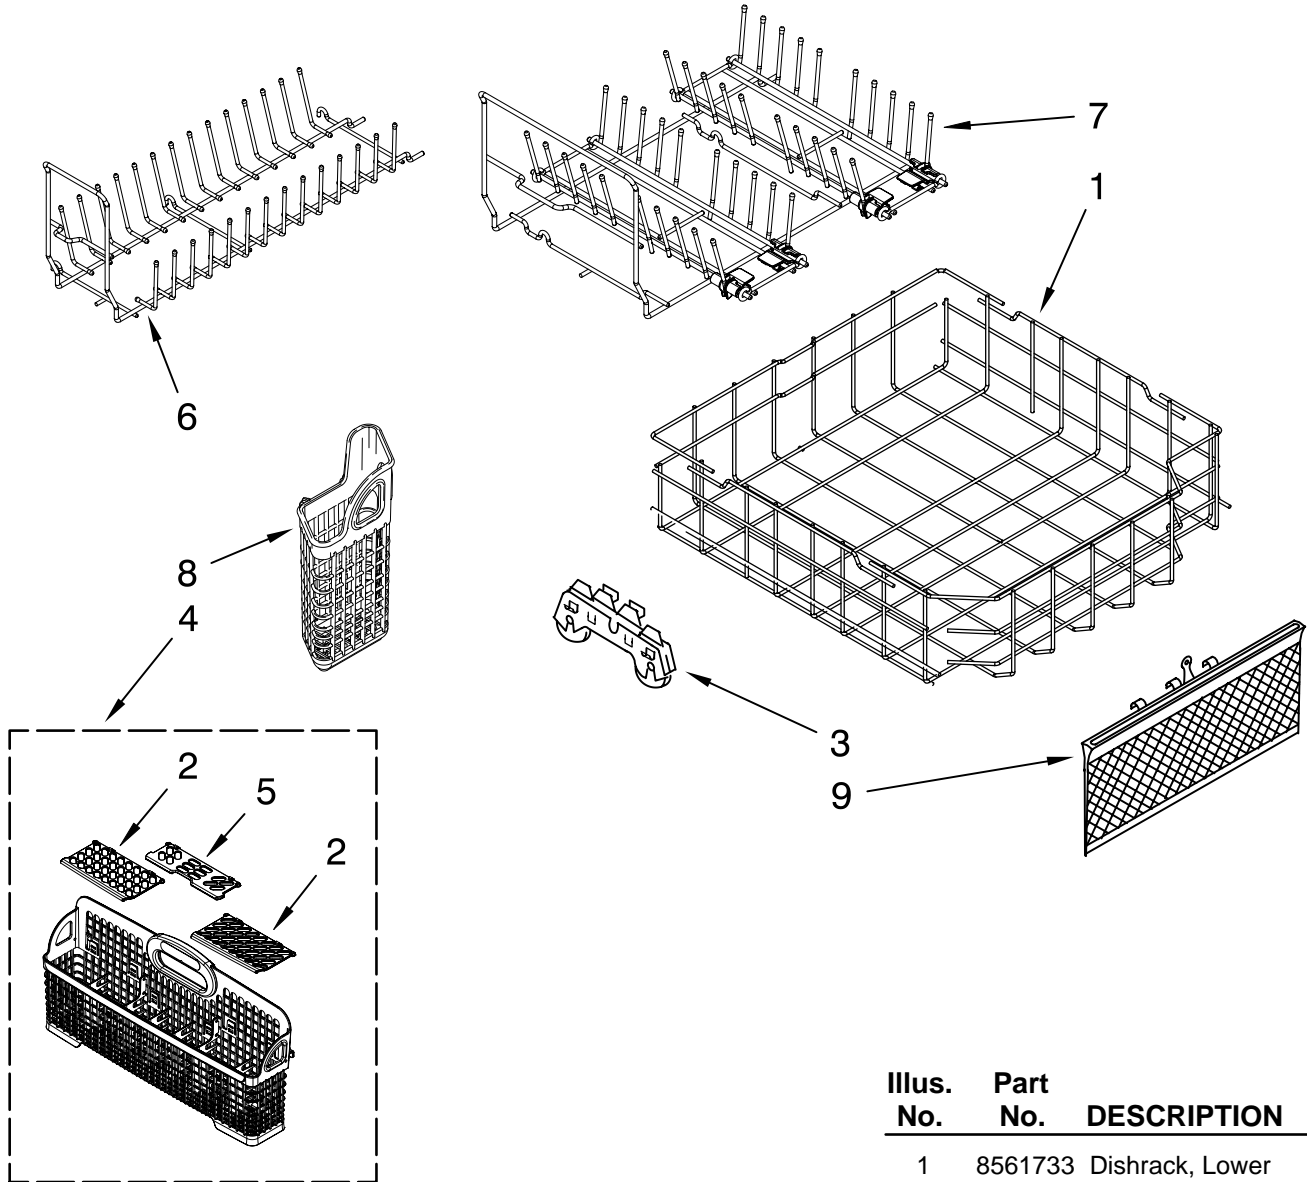

FOR ORDERING INFORMATION REFER TO PARTS PRICE LIST

UPPER RACK AND TRACK PARTS

For Models: KUDU03STBL3, KUDU03STWH3, KUDU03STSS3

(Black)

(White)

(Stainless)

Illus. No.	Part No.	DESCRIPTION
1	8561731	Dishrack, Upper
2	W10082839	Housing, Adjuster
3		Actuator, Adjuster
	W10077838	Right Hand
	W10077839	Left Hand
4	8268653	Adjuster Assembly
5	8270138	Wheel
6	8268703	Axel, Adjuster
7	8281156	Screw
8	8562030	Tine Row
9	W10082853	Clip, Pivot
10	8539103	Positioner, Multi
11	8539149	Insert, Fold Down Tines
12	8539102	Positioner, Dual
13	8539148	Clip, Insert Tines
14	W10082840	Cover, Adjuster
15	9741232	Retainer
16	W10082834	Positioner, Arm
17	W10077844	Clip, No-Flip
18		Track, Assembly
	W10077852	Right Hand
	W10077851	Left Hand (Also Order Item 21)
19	W10077876	Mount, Track (Also Order Item 21)
20		Stop, Track
	W10077848	Right
	W10077847	Left
21	9743002	Gasket, Bracket Mounting
22	3400072	Screw
23	8539110	Handle, Dishrack
24	8562029	Cupshelf Assembly
25	8562026	Clip, Cupshelf

FOR ORDERING INFORMATION REFER TO PARTS PRICE LIST

LOWER RACK PARTS

For Models: KUDU03STBL3, KUDU03STWH3, KUDU03STSS3
 (Black) (White) (Stainless)

Illus. No.	Part No.	DESCRIPTION
1	8561733	Dishrack, Lower
2		Lid, Basket Silverware
	8519695	Left Side
	8519663	Right Side
3	W10082868	Wheel & Transport Assembly
4	W10190415	Basket, Silverware
5	8519662	Lid, Basket Center
6	W10086370	Insert, Single
7	W10086340	Insert, Double
8	8519702	Basket, Utensil
9	8519716	Basket-Small Items