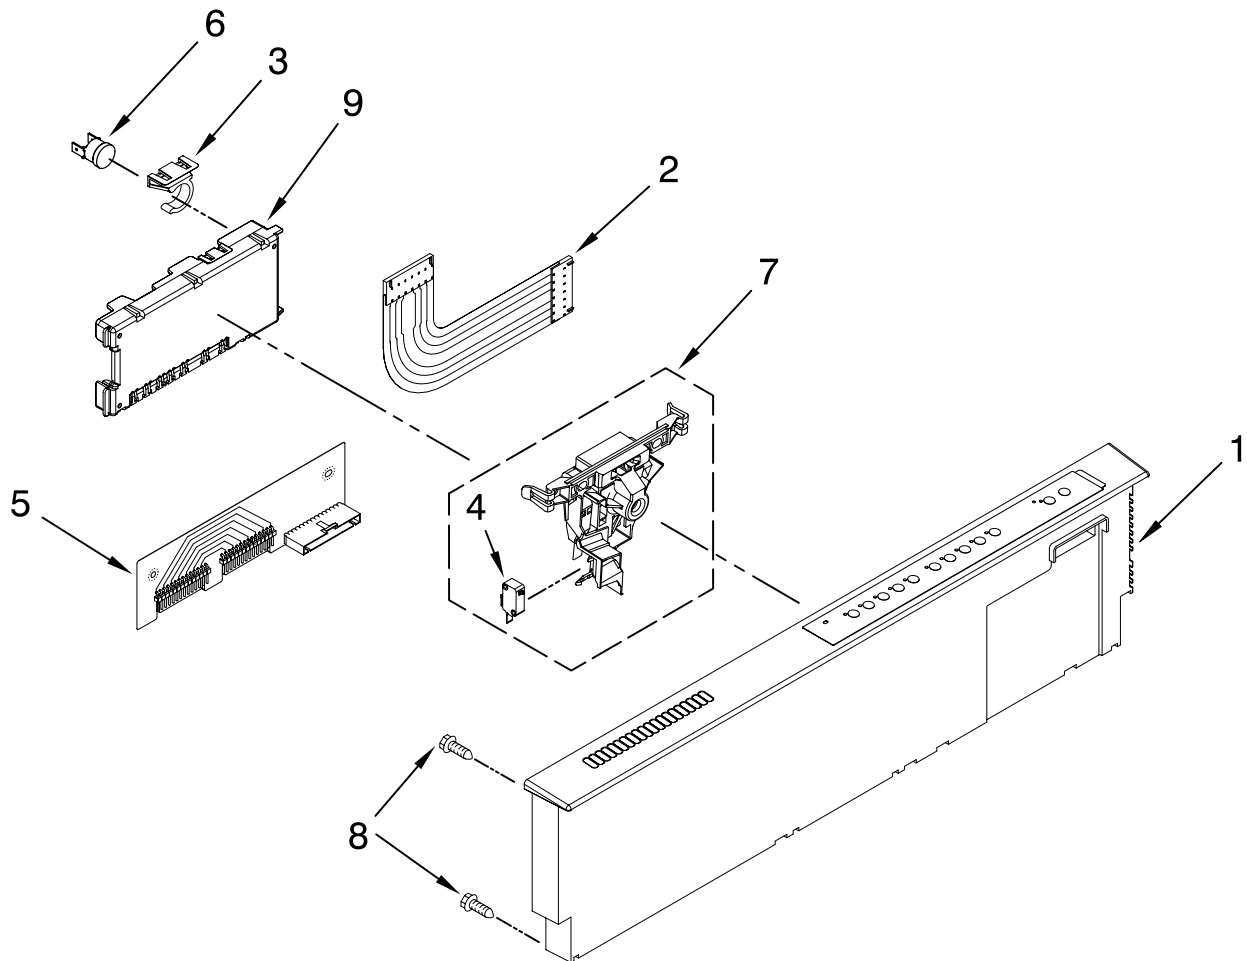

CONTROL PANEL PARTS

For Models: KUDU03STBL3, KUDU03STWH3, KUDU03STSS3
(Black) (White) (Stainless)

Illus. No.	Part No.	DESCRIPTION
1		Console Assembly (Includes Insert)
	W10084166	Black
	W10084167	White
	W10084168	Stainless
2	8531877	Cable, Ribbon
3	8546546	Clip, BI-Metal
4	W10134019	Switch, Door
5	8531873	Board, Interconnect
6	661663	BI-Metal
7	W10077360	Latch Assembly
8	3369051	Screw
9	W10084141	Control, Electronic

FOR ORDERING INFORMATION REFER TO PARTS PRICE LIST