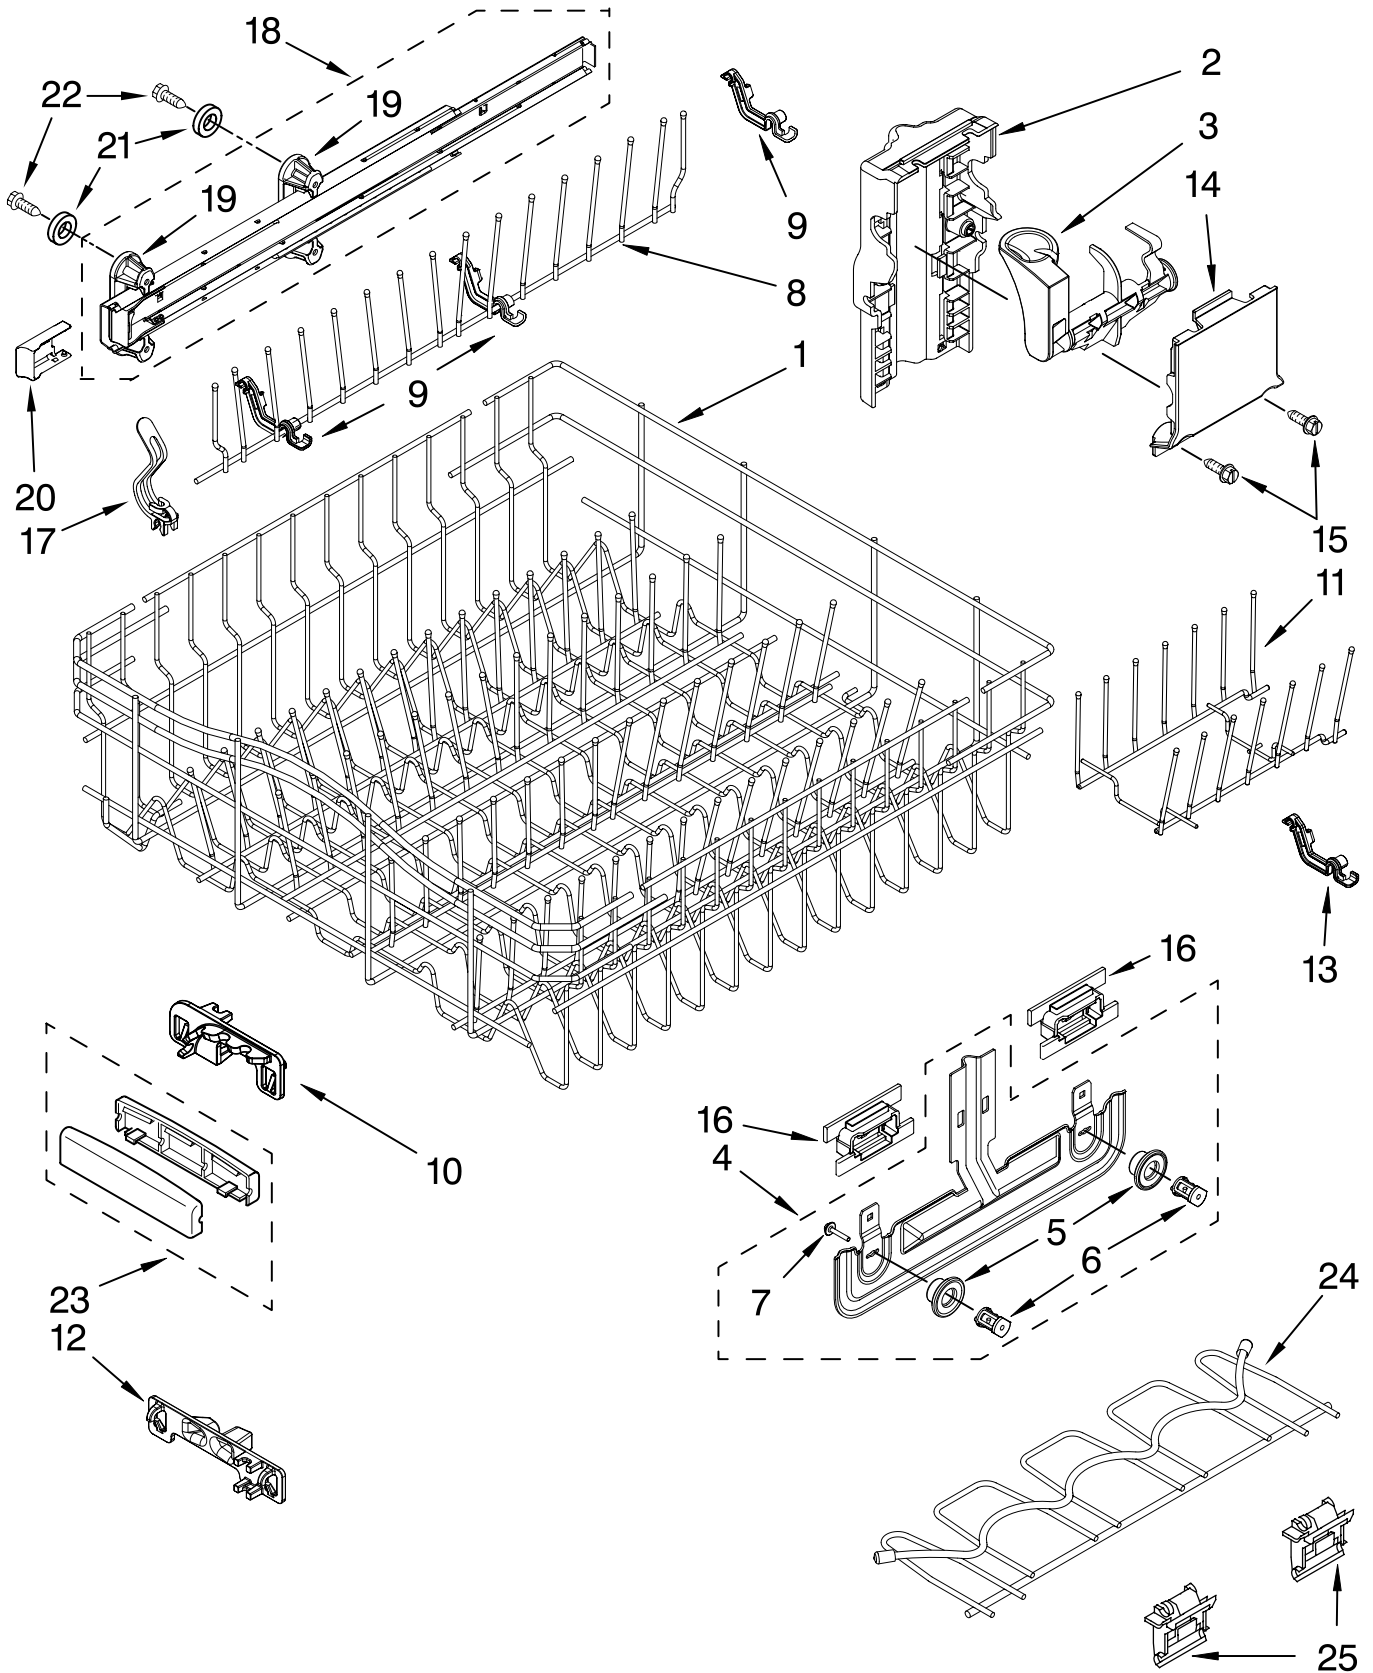

FOR ORDERING INFORMATION REFER TO PARTS PRICE LIST

UPPER RACK AND TRACK PARTS

For Models: KUDU03STBL3, KUDU03STWH3, KUDU03STSS3

(Black)

(White)

(Stainless)

Illus. No.	Part No.	DESCRIPTION
1	8561731	Dishrack, Upper
2	W10082839	Housing, Adjuster
3		Actuator, Adjuster
	W10077838	Right Hand
	W10077839	Left Hand
4	8268653	Adjuster Assembly
5	8270138	Wheel
6	8268703	Axel, Adjuster
7	8281156	Screw
8	8562030	Tine Row
9	W10082853	Clip, Pivot
10	8539103	Positioner, Multi
11	8539149	Insert, Fold Down Tines
12	8539102	Positioner, Dual
13	8539148	Clip, Insert Tines
14	W10082840	Cover, Adjuster
15	9741232	Retainer
16	W10082834	Positioner, Arm
17	W10077844	Clip, No-Flip
18		Track, Assembly
	W10077852	Right Hand
	W10077851	Left Hand (Also Order Item 21)
19	W10077876	Mount, Track (Also Order Item 21)
20		Stop, Track
	W10077848	Right
	W10077847	Left
21	9743002	Gasket, Bracket Mounting
22	3400072	Screw
23	8539110	Handle, Dishrack
24	8562029	Cupshelf Assembly
25	8562026	Clip, Cupshelf