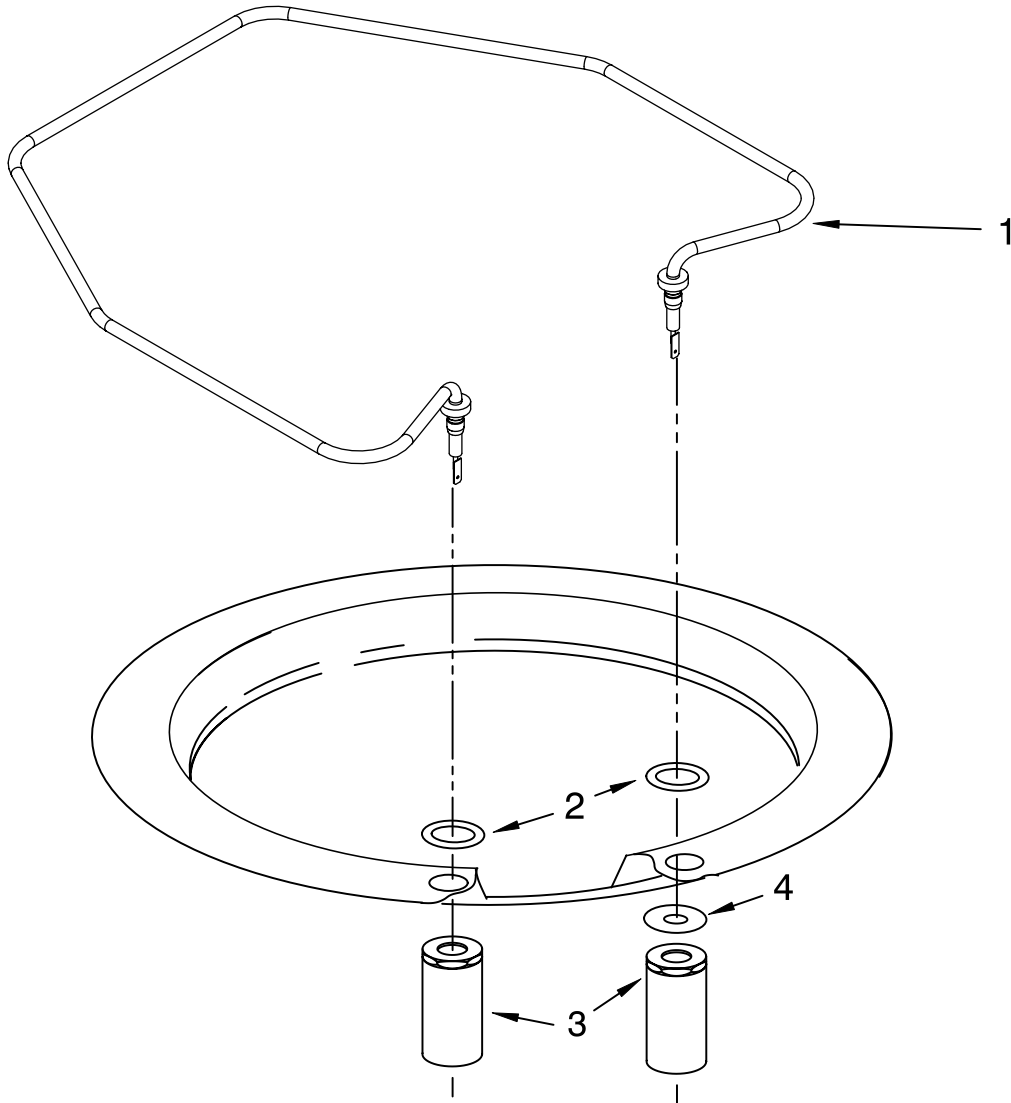

HEATER PARTS

For Models: KUDU03STBL3, KUDU03STWH3, KUDU03STSS3
(Black) (White) (Stainless)

Illus. No.	Part No.	DESCRIPTION
1	8537057	Heater Element Assembly (Also Includes Item 2)
2	717273	Washer, Heater Element
3	8268548	Nut, Heater Element
4	3400931	Retainer, Spring Grip

NOTE: If heater element is removed, it must be replaced.

FOR ORDERING INFORMATION REFER TO PARTS PRICE LIST