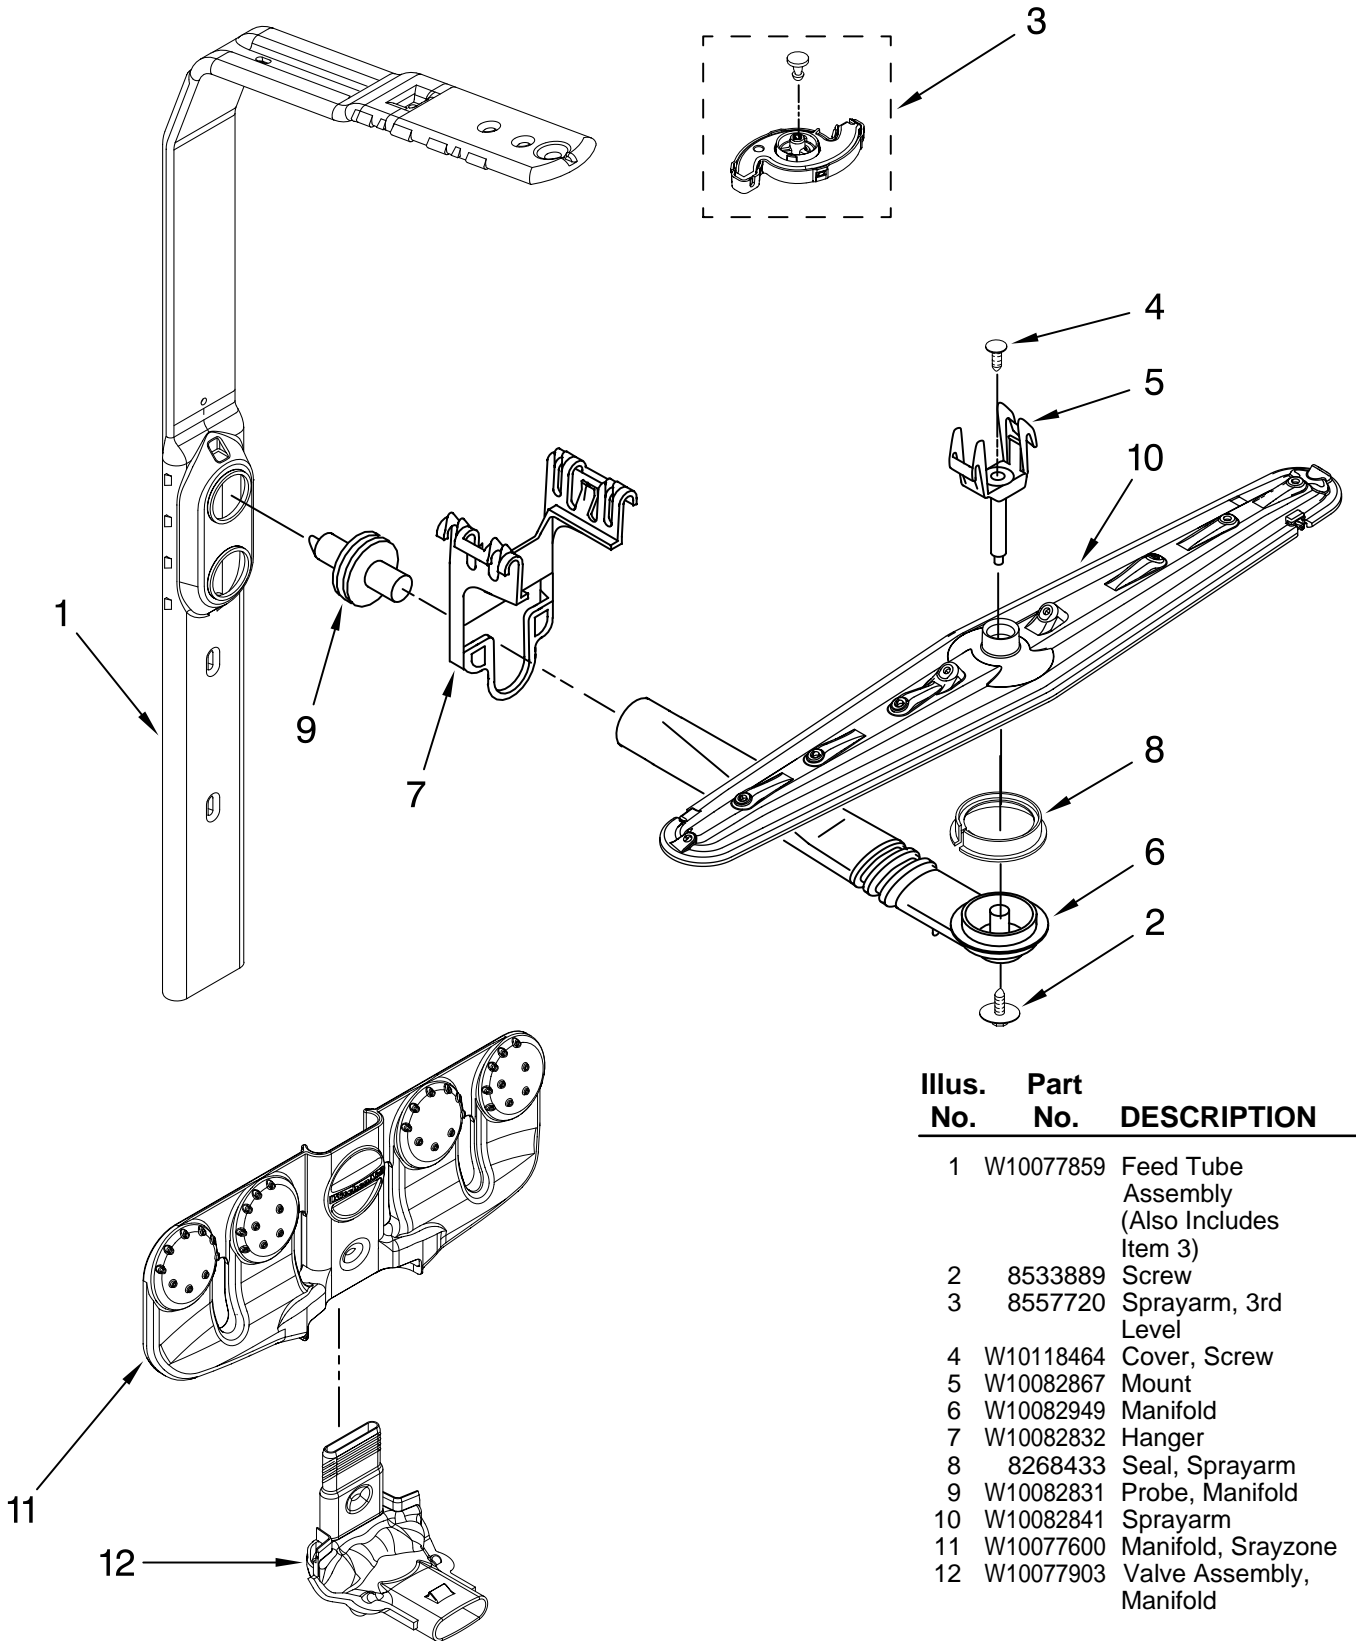

FOR ORDERING INFORMATION REFER TO PARTS PRICE LIST

UPPER WASH AND RINSE PARTS

For Models: KUDU03STBL3, KUDU03STWH3, KUDU03STSS3

(Black)

(White)

(Stainless)

Illus. No.	Part No.	DESCRIPTION
1	W10077859	Feed Tube Assembly (Also Includes Item 3)
2	8533889	Screw
3	8557720	Sprayarm, 3rd Level
4	W10118464	Cover, Screw
5	W10082867	Mount
6	W10082949	Manifold
7	W10082832	Hanger
8	8268433	Seal, Sprayarm
9	W10082831	Probe, Manifold
10	W10082841	Sprayarm
11	W10077600	Manifold, Sprayzone
12	W10077903	Valve Assembly, Manifold