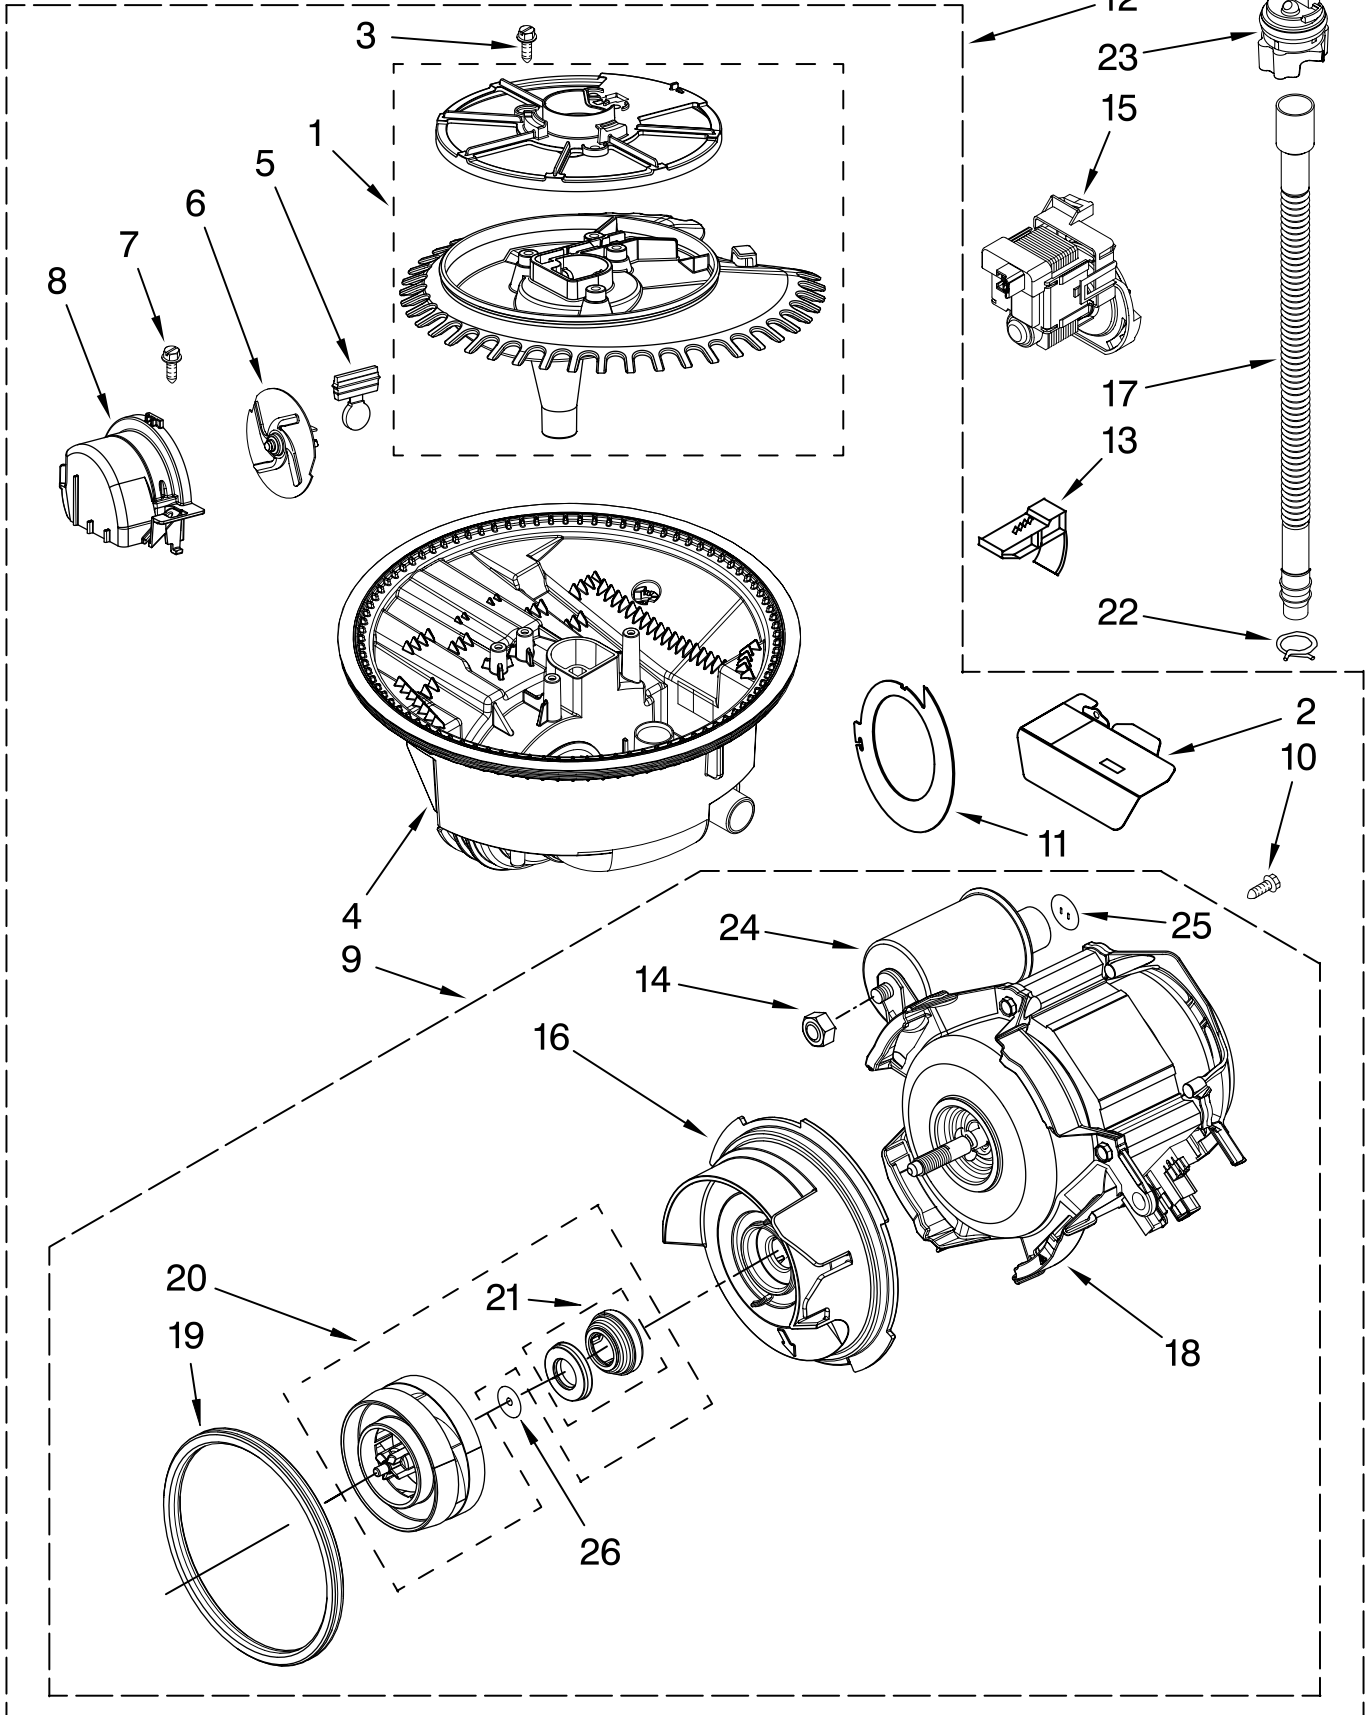

PUMP AND MOTOR PARTS

For Models: KUDU03STBL3, KUDU03STWH3, KUDU03STSS3

(Black)

(White)

(Stainless)

FOR ORDERING INFORMATION REFER TO PARTS PRICE LIST

PUMP AND MOTOR PARTS

For Models: KUDU03STBL3, KUDU03STWH3, KUDU03STSS3
(Black) (White) (Stainless)

<u>Illus. No.</u>	<u>Part No.</u>	<u>DESCRIPTION</u>
1	8534952	Accumulator Assy
2	8283527	Shield, Motor
3	3400069	Screw
4	8572618	Sump With Seal
5	8268375	Check Valve, Sump
6	W10083957	Chopper Assembly
7	9741232	Screw
8	8531857	Protector, Inlet
9	8535760	Motor Assembly
10	3400217	Screw
11	W10084567	Screen, Separation
12	W10084107	Sump & Motor Assembly (Includes Item 13)
13	8269524	Tab, Sump
14	8533949	Nut
15	661662	Pump, Drain
16	8531019	Volute, Back (Also Order Items 21 & 26)
17	8269144	Hose, Drain
18	8535759	Motor
19	8268397	Seal, Volute
20	8531017	Impeller Kit
21	8268403	Face Seal Assembly (Also Order Item 26)
22	356138	Clamp, Hose
23	W10134016	Optical Water Indicator
24	8535474	Capacitor
25	8534946	Shield, Capacitor
26	8531018	Washer

FOR ORDERING INFORMATION REFER TO PARTS PRICE LIST