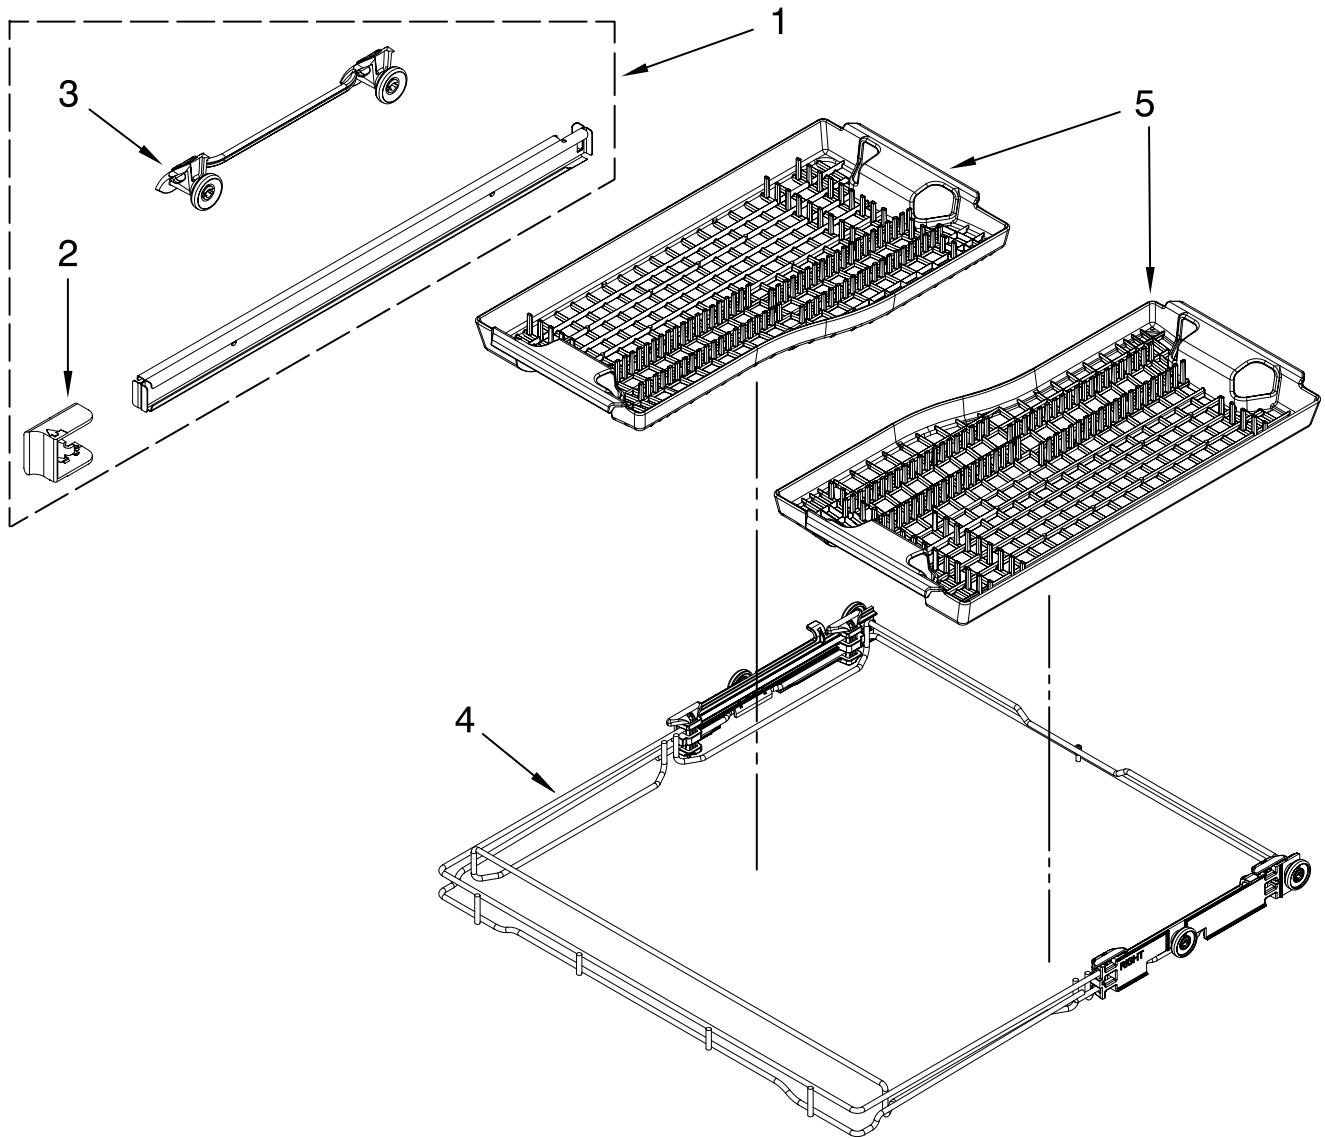

THIRD LEVEL RACK AND TRACK PARTS

For Models: KUDU03STBL3, KUDU03STWH3, KUDU03STSS3
(Black) (White) (Stainless)

Illus. No.	Part No.	DESCRIPTION
1	W10077855	Track Right
	W10077856	Track Left
2	W10077854	Stop, Track
3	8564899	Mount, Track
4	8564900	Rack Assembly (Third Level)
5	8564901	Basket- TLR

FOR ORDERING INFORMATION REFER TO PARTS PRICE LIST