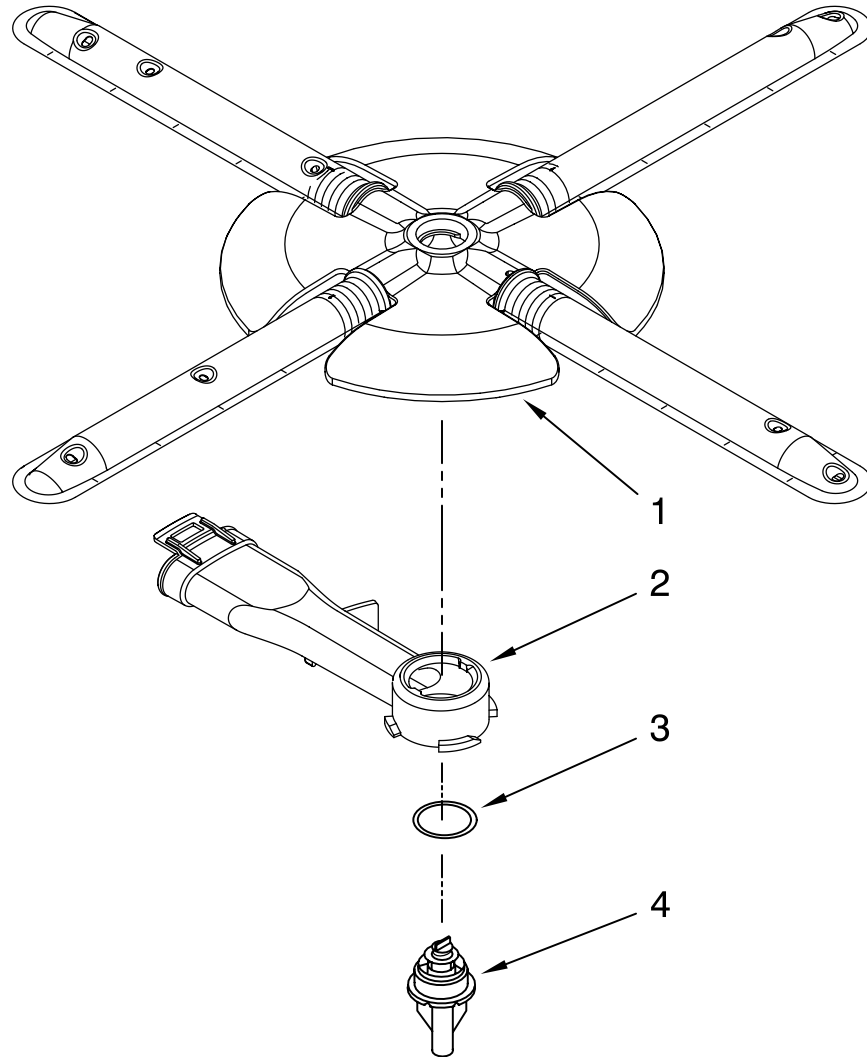

FOR ORDERING INFORMATION REFER TO PARTS PRICE LIST

THIRD LEVEL RACK AND TRACK PARTS

For Models: KUDU03STBL3, KUDU03STWH3, KUDU03STSS3
 (Black) (White) (Stainless)

Illus. No.	Part No.	DESCRIPTION
1	W10077855	Track Right
	W10077856	Track Left
2	W10077854	Stop, Track
3	8564899	Mount, Track
4	8564900	Rack Assembly (Third Level)
5	8564901	Basket- TLR

FOR ORDERING INFORMATION REFER TO PARTS PRICE LIST

LOWER WASHARM AND STRAINER PARTS

For Models: KUDU03STBL3, KUDU03STWH3, KUDU03STSS3

(Black)

(White)

(Stainless)

Illus. No.	Part No.	DESCRIPTION
1	W10077965	Wash Arm Assembly
2	W10077899	Cap, Internal Rear Feed (Also Order Item 3)
3	8268340	Seal, Sprayarm
4	W10077898	Hub, Lower Sprayarm (Also Order Item 3)