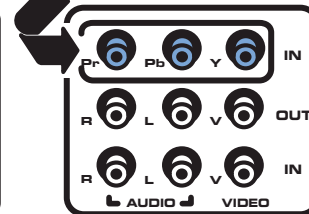

Sound Logic Audio Processing

On-Screen Clock, Sleep & Wake Timers

Electronic On-Screen Notepad and Calendar Mode

Favorite Channel List

SDTV
STANDARD DEFINITION TELEVISION

* Cable TV subscription required. Check with your cable company for availability in your area.

20V504T

20" diagonal RCA VHP SDTV Specifications

BRAND	RCA
TECHNOLOGY Category Tuner	SDTV VHP ATSC / NTSC / QAM
PICTURE Screen Size Picture Format Adjustable Color Warmth Digital Picture Formatting	20" Yes, 4x3 / 16x9 Yes Yes, 4 Modes
SOUND Sound Logic (Auto Volume Correction) Speaker Quantity Audio Power	Yes 2 2 W/CH
CONVENIENCE On-Screen Menu System Auto Channel Search Favorite Channel List ENERGY STAR® Qualified V-Chip Front Panel Lock Time Display Sleep & Wake Timers Calendar Mode On-Screen Notepad	English, Spanish, French Yes Yes Yes Yes Yes Yes Yes Yes Yes
CONNECTIONS Side A/V Jacks Video Input RF Input Rear Outputs	L + R + V L + R + V & Y Pr Pb 1 L + R + V
REMOTE CONTROL Model Number Type Batteries Included	R130C1 33 Buttons, TV Only Yes
SUPPLIED ACCESSORIES Quick Start Guide User's Guide & Warranty (E/F/S)	Yes RCA.com website
GENERAL Finish (Front & Rear) Packaging Size (HxWxD) Inches Weight (lbs) (Product/Packaging)	Silver Diamond / Slate 21.0 x 26.0 x 20.1 46.2 / 52.8

SIDE PANEL

Convenient for video games and cameras

REAR PANEL

Connect to Component (Y-Pb-Pr) for the best performance from your DVD player

SDTV INPUT

Connect your indoor or outdoor antenna or cable for SDTV reception