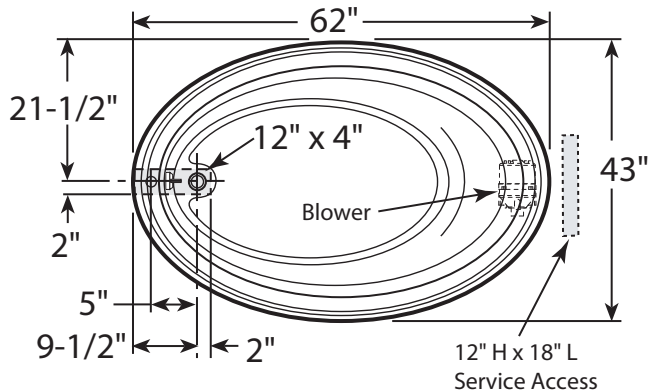

PRODUCT SPECIFICATIONS AND AVAILABILITY ARE SUBJECT TO CHANGE WITHOUT NOTICE.

Technical Specifications

Dimensions

62" L x 43" W x 19" H
(1575 mm) L x (1092 mm) W x (543 mm) H

Drain/Overflow

A: 14-3/4" (375 mm) B: 9-1/2" (241 mm)

Skirt Mounting

Not Available

Electrical Specifications

Requires a dedicated GFCI protected separate circuit.

Blower: 120 VAC, 15 AMP, 60 Hz.

Heater

No water heater is available on this unit. Blower has integral air heater.

Product Shown: Gallery™ 5 Pure Air II™ Bath Left Hand Shown Model: Y900
* Measurements inside unit represent cutout in floor to allow for drain/overflow.
Minimum Service Access dimensions given.

SIDE VIEW

END VIEW

DRAIN/OVERFLOW