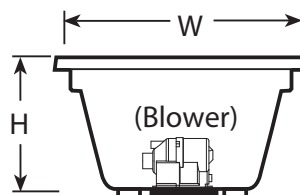

PRODUCT SPECIFICATIONS AND AVAILABILITY ARE SUBJECT TO CHANGE WITHOUT NOTICE.

Technical Specifications

Dimensions

62" L x 43" W x 19" H
(1575 mm) L x (1092 mm) W x (543 mm) H

Drain/Overflow

A: 14-3/4" (375 mm) B: 9-1/2" (241 mm)

Skirt Mounting

Not Available

Electrical Specifications

Requires a dedicated GFCI protected separate circuit.

Blower: 120 VAC, 15 AMP, 60 Hz.

Heater

No water heater is available on this unit. Blower has integral air heater.

Product Shown: Gallery™ 5 Pure Air II™ Bath Left Hand Shown Model: Y900
* Measurements inside unit represent cutout in floor to allow for drain/overflow.
Minimum Service Access dimensions given.

SIDE VIEW

END VIEW

DRAIN/OVERFLOW