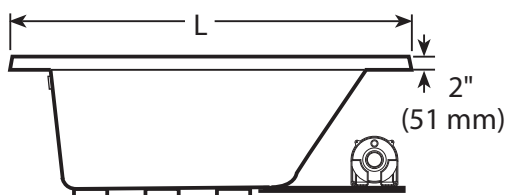

PRODUCT SPECIFICATIONS AND AVAILABILITY ARE SUBJECT TO CHANGE WITHOUT NOTICE.

Technical Specifications

Dimensions

62" L x 43" W x 19" H
(1575 mm) L x (1092 mm) W x (543 mm) H

Drain/Overflow

A: 14-3/4" (375 mm) B: 9-1/2" (241 mm)

Product Shown: Gallery™ 5 Pure Air II™ Bath Left Hand Shown Model: Y900
* Measurements inside unit represent cutout in floor to allow for drain/overflow.
Minimum Service Access dimensions given.

SIDE VIEW