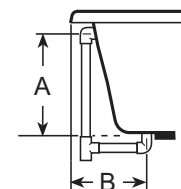

PRODUCT SPECIFICATIONS AND AVAILABILITY ARE SUBJECT TO CHANGE WITHOUT NOTICE.

Technical Specifications

Dimensions

62" L x 43" W x 19" H
(1575 mm) L x (1092 mm) W x (543 mm) H

Drain/Overflow

A: 14-3/4" (375 mm) B: 9-1/2" (241 mm)

Product Shown: Gallery™ 5 Pure Air II™ Bath Left Hand Shown Model: Y900
* Measurements inside unit represent cutout in floor to allow for drain/overflow.
Minimum Service Access dimensions given.

SIDE VIEW

END VIEW

DRAIN/OVERFLOW