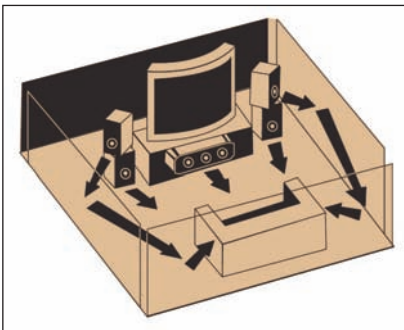

RT2770

Specifications

POWER

Total Power	1000W
Main	167W x 6

FEATURES

Tuner	FM/AM
Display	VFD
Volume	Rotary
mp3/WMA®	Yes / Yes
Dolby Digital®	Yes
Dolby® Pro Logic	Yes - DPL II
USB	USB Host 2.0

SPEAKERS

Front	Two Way, 8 Ohm
Center	Two Way, 8 Ohm
Surround	Two Way, 8 Ohm
Sub Woofer	One Way, 8 Ohm

AUDIO

Digital In	1 Optical / 1 Coaxial
Input Rear	2 Stereo
Input Front	1 Stereo
Output	1 Subwoofer-Pre
Head Phone	Yes /3.5

SPECIFICATIONS

Product WxHxD (in)	16.93 x 5.51 x 13.66
Carton WxHxD (in)	20.08 x 18.23 x 18.31
Product (lb)	25.96
Carton (lb)	31.27
UPC Code	044319651300

ACCESSORIES

Remote Control	46 Key
Batteries	3A x 2
FM Antenna	Yes
AM Loop	Yes

Dolby and Dolby Digital are registered trademarks of Dolby Laboratories Licensing Corp.
WMA - Windows Media Audio is a trademark or registered trademark of Microsoft Corporation in the United States and/or other countries.

©2007 Trademark(s) ® Registered Marca(s) Registrada(s)
Photos and features subject to change without notice. Illustration of product finish may vary from actual color.
www.rcaudiovideo.com

Revised 3/20/2007

Flexible Speaker Configuration