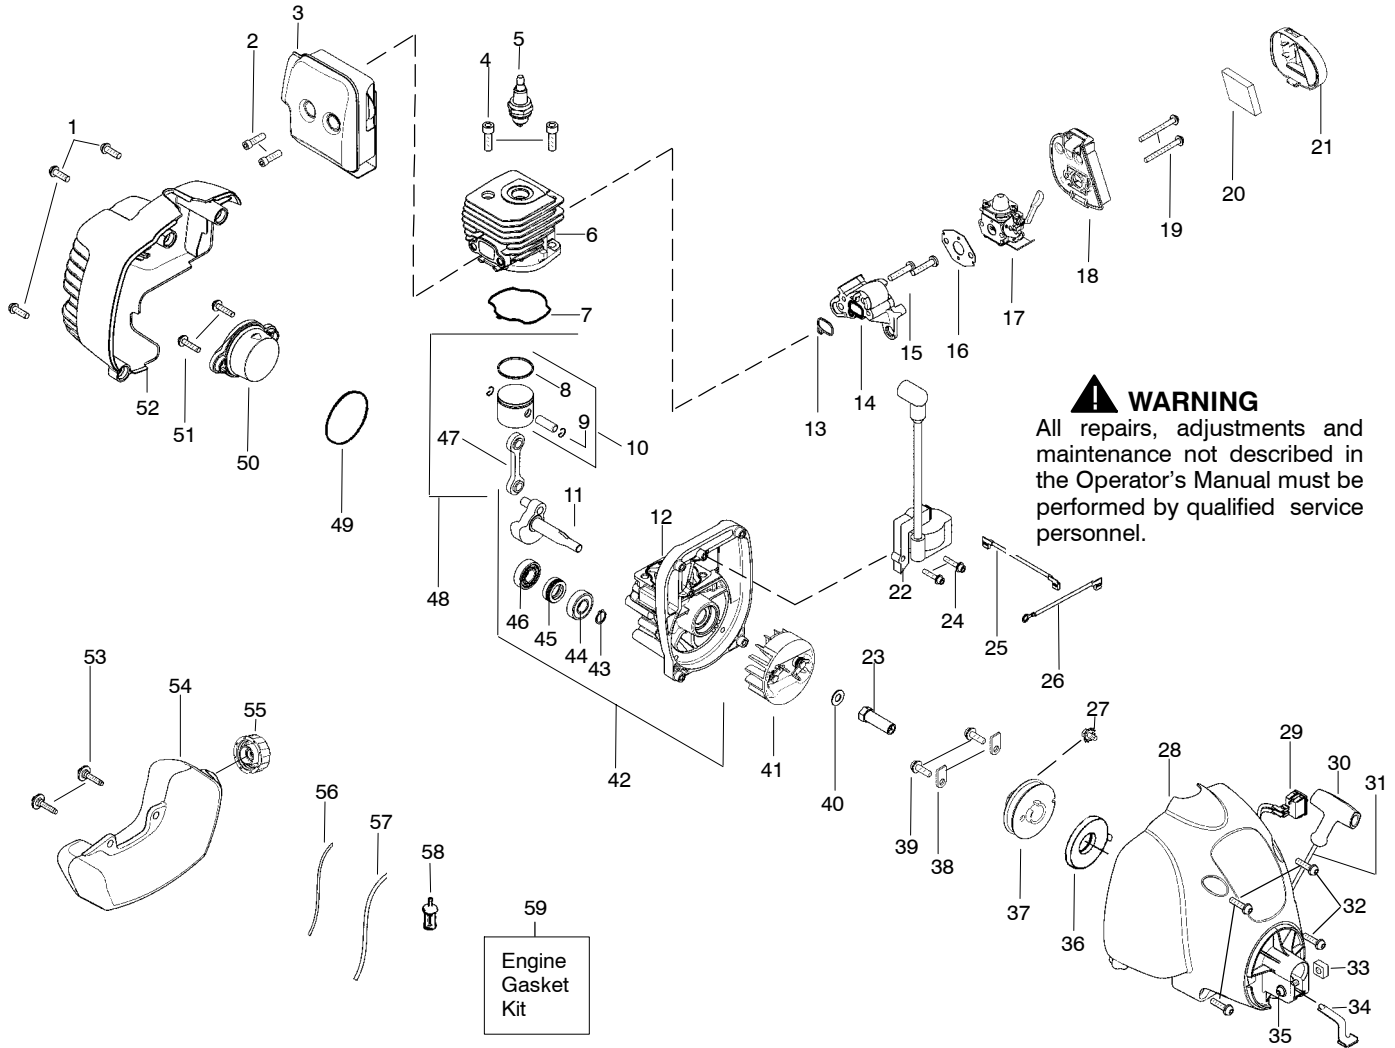

Ref.	Part No.	Description	Ref.	Part No.	Description	Ref.	Part No.	Description
1.	530015880	Screw	21.	530057584	Cover-Air Box	45.	530019264	Seal-C'case
2.	530058982	Bolt-Muffler	22.	545024901	Ignition Module	46.	530032125	Inner Bearing
3.	530057538	Assy-Muffler/Shield (Incl. 2)	23.	530038604	Coupling-Drive	47.	530069945	Assy-Connecting Rod
4.	530015953	Screw-Cylinder	24.	530016357	Screw	48.	530071785	Kit-piston/rod (Incl. 10,47)
5.	952030249	Spark Plug (RCJ 6Y)	25.	530014663	Assy-Leadwire	49.	530071750	O-Ring-C'case (kit)
6.	530012541	Cylinder	26.	530014662	Assy-Ground Wire	50.	530057954	Assy-Plug (incl.49)
7.	530071750	Seal-Cylinder (kit)	27.	530016392	Screw	51.	530016386	Screw
8.	530055120	Piston Ring	28.	530058600	Assy.-Fan Hsg	52.	545011004	Shroud-Rear
9.	530015162	Retainer-Piston Pin	29.	545081869	Kit-Switch	53.	530016445	Retainer-Tank
10.	530071833	Kit - Piston (Incl. 8, 9)	30.	530027569	Handle-Starter	54.	545104102	Assy-Fuel Tank (incl. filter, lines & fuel cap)
11.	530057829	Assy-Crankshaft	31.	530071767	Kit - Rope	55.	530014347	Assy-Fuel Cap
12.	530012582	Assy-Crankcase (Incl. 44,45,46)	32.	530016386	Screw	56.	530069247	Kit-Fuel Line (Small)
13.	530071750	Seal-Cyl/Carb.(kit)	33.	530016124	Nut	57.	530069216	Kit-Fuel Line (Large)
14.	530057547	Adapter-Carb.	34.	530057588	Clip-Spring	58.	530095646	Assy-Fuel Pickup
15.	530016441	Screw	35.	530016430	Screw	59.	530071750	Kit-Engine Gasket (Incl. 7,13,16,49)
16.	530071750	Gasket-Carb. (kit)	36.	530042085	Spring-Starter		Not Shown	
17.	----	Kit-Carb.	37.	530071786	Kit-Pulley-Starter			
	530071752	Zama (C1U-W18)	38.	530027523	Retainer-Pulley			
	545081808	Walbro (WT-669)	39.	530015775	Screw			
	(Note: Repair kits are not available for this carburetor)		40.	530015828	Washer-Flat			
18.	530057585	Air Box	41.	545005101	Assy-Flywheel		530057827	Choke Lever (Zama)
19.	530016429	Screw	42.	530071768	Assy-C'case & C'shaft (Incl. 11,12,43)		530058662	Choke Lever (Walbro)
20.	530057781	Foam-Air Filter	43.	530015941	Retain. Ring-C'shaft		530058709	Bulb-Purge (Zama)
			44.	530055728	Outer Bearing		530035497	Bulb-Purge (Walbro)

✓ = NEW PART NUMBER FOR THIS IPL   * = REFER TO THE SERVICE REFERENCE INDICATED FOR MORE INFORMATION. (LOCATED AT END OF IPL)