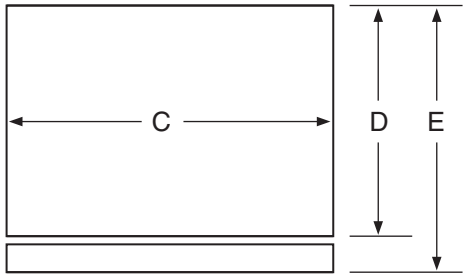

Top View

Style of product may vary from picture

PRODUCT DIMENSIONS

	INCHES	CENTIMETERS
A	34	86.4
B	34 1/4 - 35	87.0 - 88.9
C	23 7/8	60.6
D	22	55.9
E	24 1/4	61.6
F	34 1/2 - 35 1/4	87.6 - 89.5
G	24	61.0
H	24	61.0
J	25 1/2	64.8

MODEL SKUs

JUC2450ARB
 JUC2450ARS
 JUC2450ARW

NOTES:

1. If door is recessed between cabinets, cabinet cutout must be 24 1/4" wide.
2. Door must open a minimum of 135 degrees to allow wine racks to pull out.