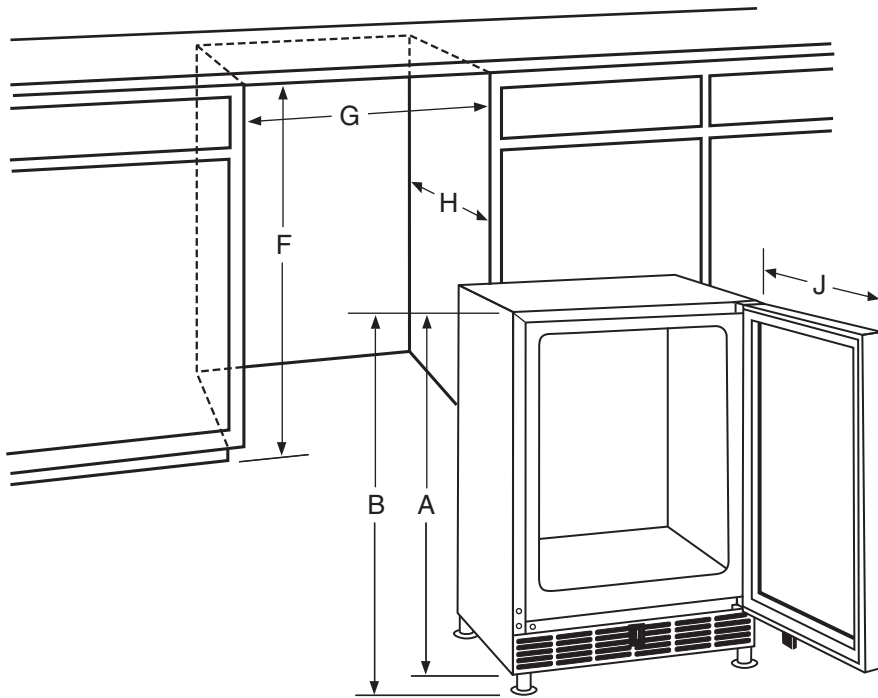

Top View

Style of product may vary from picture

PRODUCT DIMENSIONS

	INCHES	CENTIMETERS
A	34	86.4
B	34 1/4 - 35	87.0 - 88.9
C	23 7/8	60.6
D	22	55.9
E	24 1/4	61.6
F	34 1/2 - 35 1/4	87.6 - 89.5
G	24	61.0
H	24	61.0
J	25 1/2	64.8

MODEL SKUs

JUC2450ARB
 JUC2450ARS
 JUC2450ARW

NOTES:

1. If door is recessed between cabinets, cabinet cutout must be 24 1/4" wide.
2. Door must open a minimum of 135 degrees to allow wine racks to pull out.