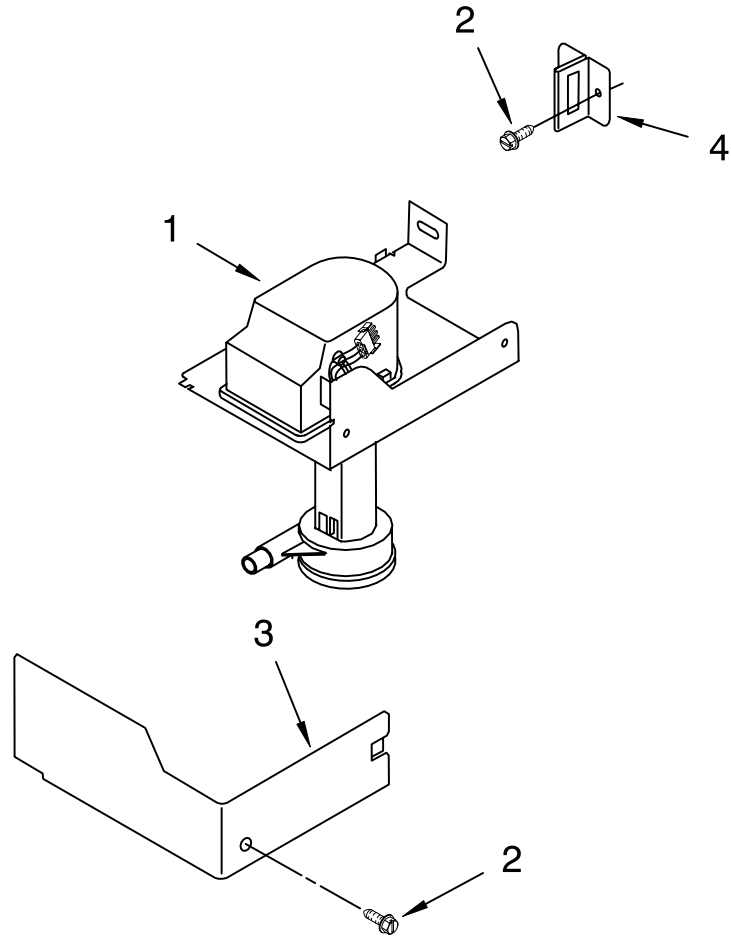

# EVAPORATOR, ICE CUTTER GRID AND WATER PARTS

For Models: KUIS155HRS4  
(STAINLESS STEEL)

<b>Illus. No.</b>	<b>Part No.</b>	<b>DESCRIPTION</b>
1	2185758	Valve, Complete Water
2	2217286	Tube, Plastic
3	488687	Screw 8-15 X 5/8
4	2185523	Dispenser, Water
5	2217269	Evaporator
6	627018	Nut, Compression
7	841707	Insert, Tube
8	2172593	Tube, Water Fill
9	488660	Nut, Speed
10	836667	Spacer
11	2208539	Fastener, Pushnut
12	489443	Screw
13	2185625	Reservoir, Water Slide
14	2185626	Tube
15	2185673	Hose, Overflow
16	2217310	Guide-Ice, Grid
17	2185615	Bracket, Front and Rear
18	2185611	Bracket, Side Left and Right
19	2185681	Harness, Grid
20	2208533	Tube
21	487627	Ball Sleeve, Comp
22	487857	Nut Ball, Sleeve
26	3400886	Screw 8-18 X 1 1/4
28	2185614	Grid Assembly (Complete)
39	2174754	Wire, Grid Cutter
41	2185570	Cover, Grid
42	8281228	Thumbscrew
43	2185624	Reservoir, Water
44	3400884	Screw 8-18 X 5/8
45	2185696	Cap, Drain
46	3400909	Nut, Push-In

# PUMP PARTS

For Models: KUIS155HRS4  
(STAINLESS STEEL)

<b>Illus. No.</b>	<b>Part No.</b>	<b>DESCRIPTION</b>
1	2217220	Pump, Water (Complete)
2	3400884	Screw 8-18 X 5/8
3	2185677	Cover, Pump
4	2185585	Bracket, Connector Assembly