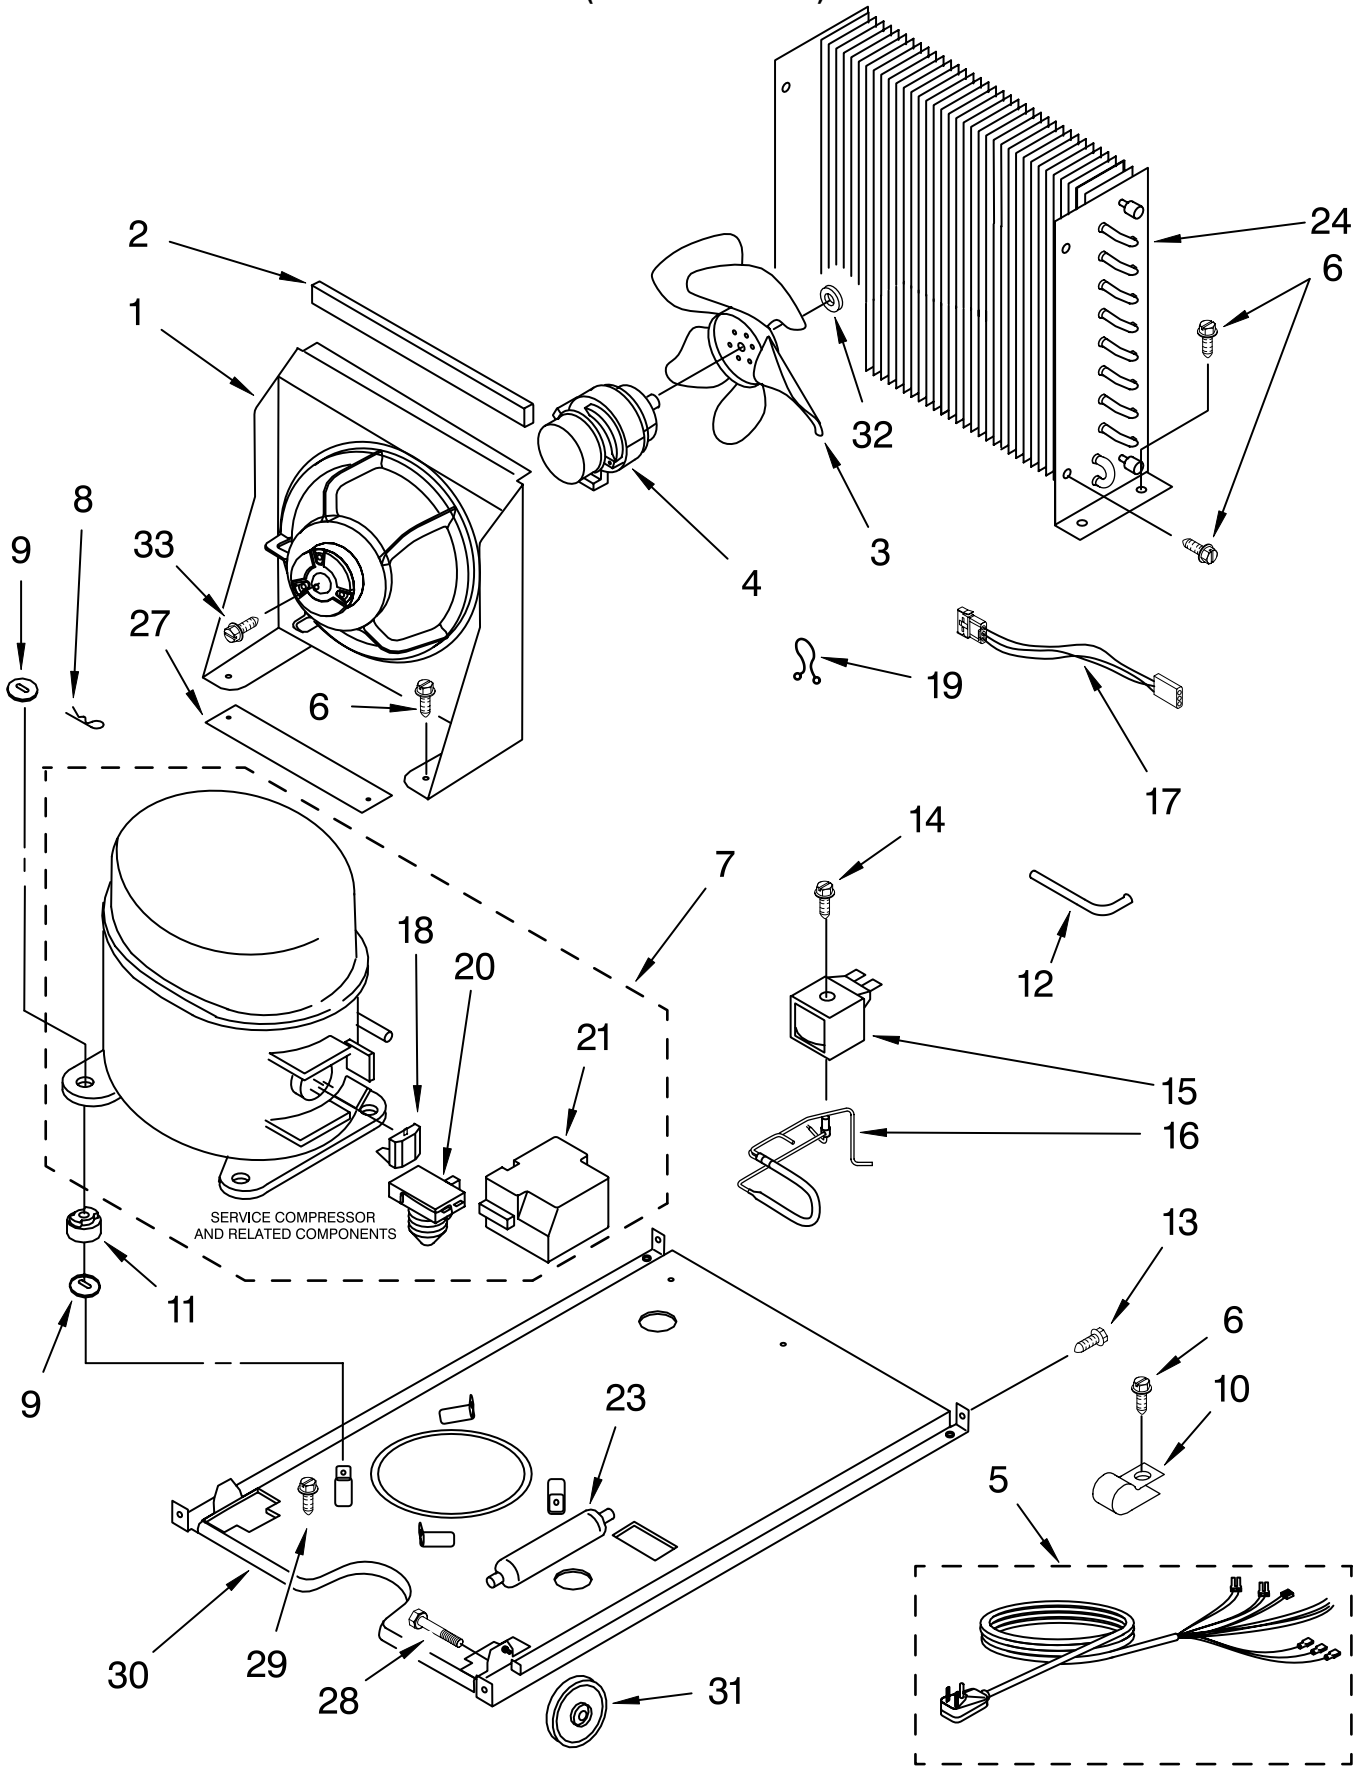

UNIT PARTS

For Models: KUIS155HRS4
(STAINLESS STEEL)

FOR ORDERING INFORMATION REFER TO PARTS PRICE LIST

UNIT PARTS

For Models: KUIS155HRS4
(STAINLESS STEEL)

Illus. No.	Part No.	DESCRIPTION
1	2185532	Bracket, Fan Mtg.
2	2185675	Pad, Foam
3	2190685	Blade, Fan
4	2188537	Motor, Fan
5		Wiring Harness, Complete Unit (See #11 On Control Panel Parts Page)
6	304392	Screw 8-18 X 1/2
7	2208370	Compressor
8	A201435	Clip, Mounting
9	A201441	Shim (4)
10	2185960	Clamp (Power Cord)
11	2217318	Grommet (4)
12	2208415	Tube, Process
13	489423	Screw
14	489472	Screw
15	759112	Coil, Solenoid
16	2208413	Valve, Body
17	2187267	Wiring Harness, Condenser Fan
18	2217223	Overload
19	2217322	Twist Loc
20	2217224	Relay, Start
21	2208371	Cover, Terminal
23	2209223	Drier
24	2185529	Condenser
27	2185858	Pad, Foam (2)
28	3370389	Screw 10-32X15/16
29	488500	Screw, Ground 8-32 X 3/8
30	2185511	Base, Unit
31	302819	Wheel
32	486692	Nut, Speed
33	489494	Screw 8-32 X 3/4

REFRIGERANT CHARGE

6.5 OZ. (R134A)

FOR ORDERING INFORMATION REFER TO PARTS PRICE LIST