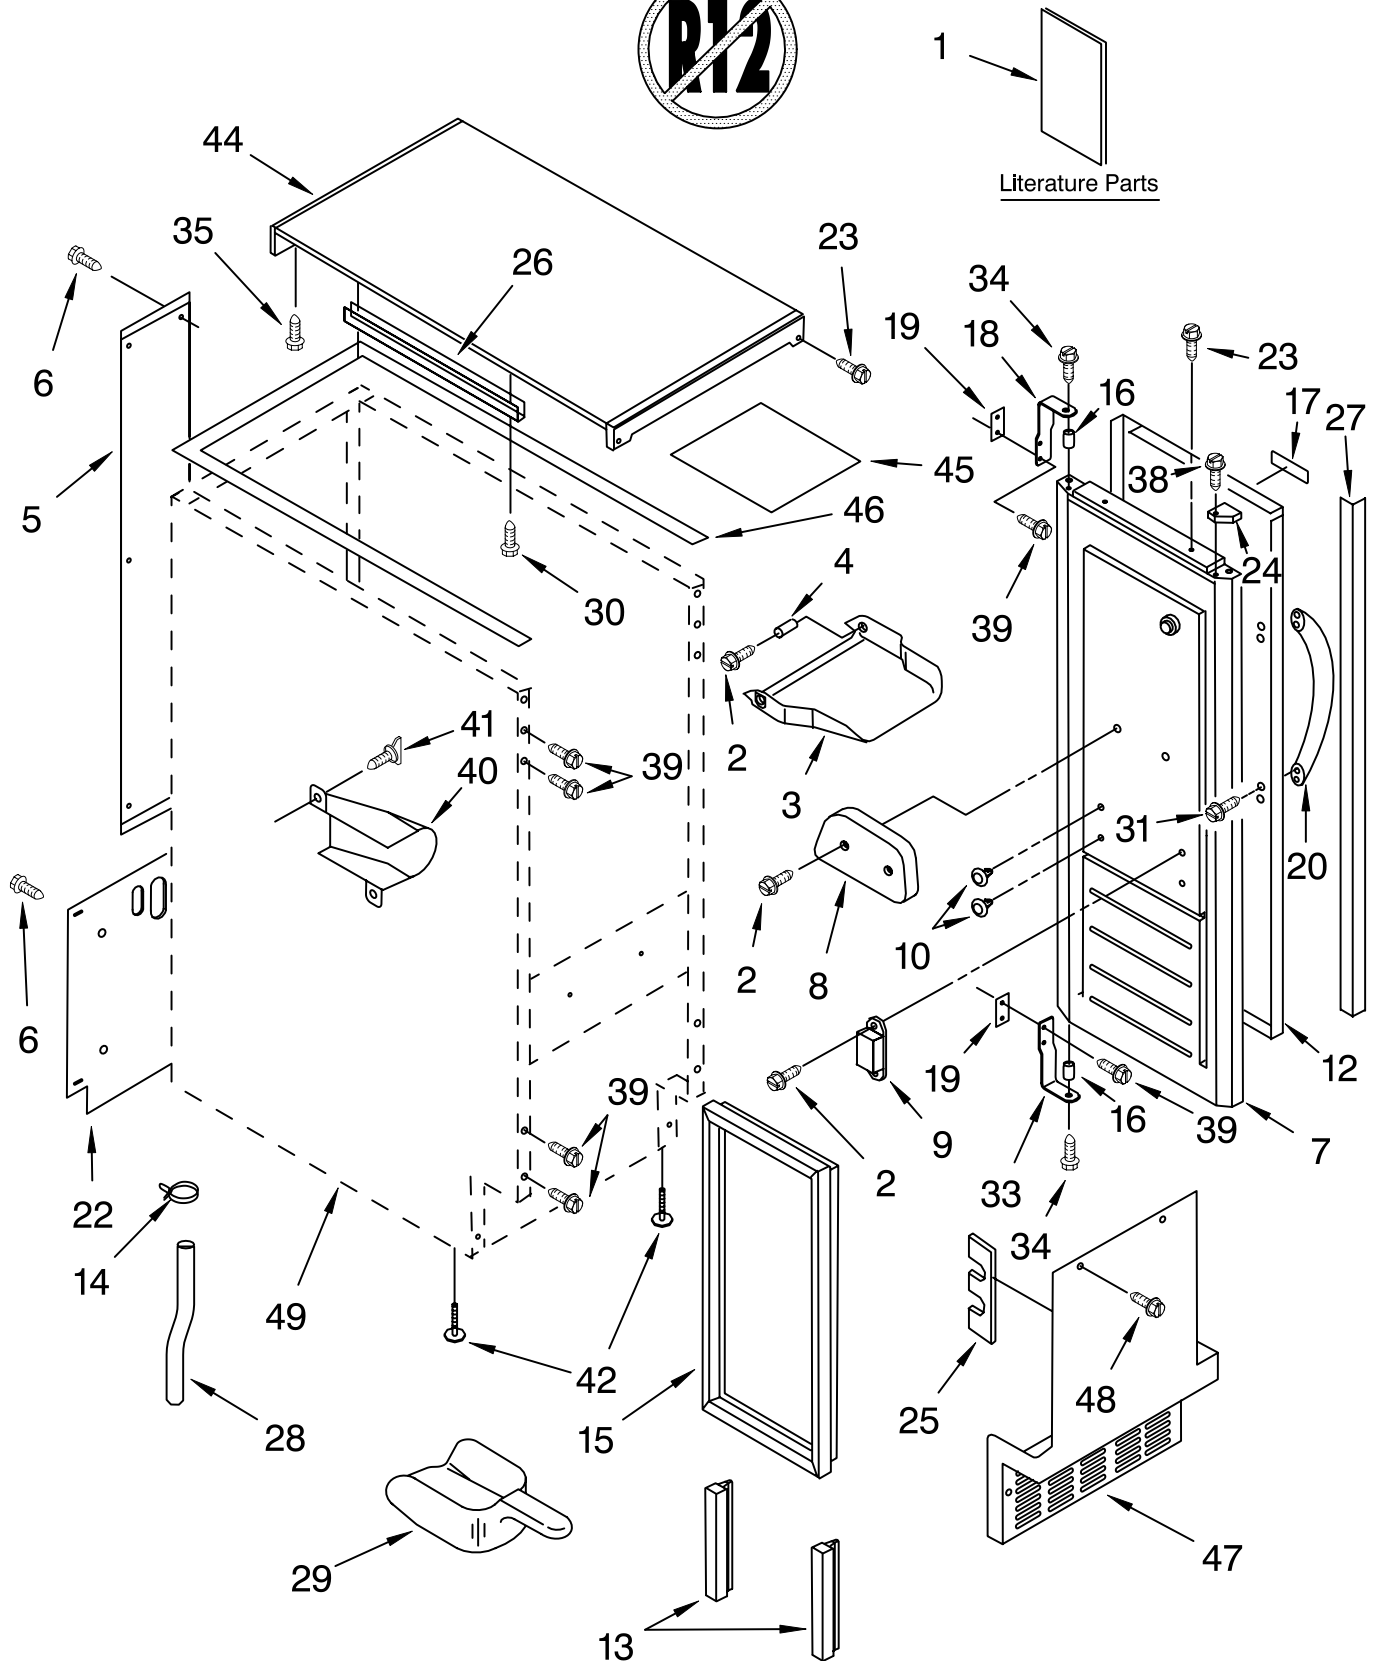

CABINET LINER AND DOOR PARTS

For Models: KUIS155HRS4
(STAINLESS STEEL)

ICE CUBE
MAKER

KitchenAid®

FOR ORDERING INFORMATION REFER TO PARTS PRICE LIST

CABINET LINER AND DOOR PARTS

For Models: KUIS155HRS4
(STAINLESS STEEL)

Illus. No.	Part No.	DESCRIPTION	Illus. No.	Part No.	DESCRIPTION	Illus. No.	Part No.	DESCRIPTION
1		Literature Parts	25	2185756	Pad, Foam	Parts Not Illustrated and Optional Parts (Not Included)		
	LIT2217246	Use & Care Guide	26	2185691	Channel, Wiring			
	LIT2217232	Service & Wiring Sheet	27	2185964	Grommet, Edge Guard (2)			
2	3400886	Screw 8-18 X 1 1/4	28	2185989	Tube, Drain			
3	2185742	Bin, Door	29	585158	Scoop			
4	2185678	Spacer	30	3400884	Screw 8-18 X 5/8			
5	2185575	Cover, Wiring	31	3400037	Screw #10-32 X 3/8			
6	489442	Screw	33	2185711	Hinge, Bottom			
7	2932800B	Door	34	2185712	Pin, Hinge			
8	2185695	Cam, Door	35	489048	Screw, Ground 8-32 X 1/2			
9	2185991	Assembly, Magnetic Catch	38	348689	Screw 8-18 X 3/4	8171307		Cleaner, Icemaker
10	2189000	Plug, Hole	39	489423	Screw 10-32X11/16	503695		Sealer, Cork (1/4 Pound)
12	2185961	Wrap, Door	40	2185927	Holder, Scoop	797403		Cement, Insulation (1 Oz.)
13	2185777	Gasket, Bottom	41	8281228	Thumbscrew	505587		Sealer, Mastic (1 Qt.)
14	2208483	Clamp	42	3376439	Leg, Leveler	212643		Sealer, Gum (22 Pcs. 3/16" x 7")
15	2217294	Gasket, Door	44	2929700B	Top	479976		Kit, Insulation (5 Pcs. 3" x 24" x 48")
16	2185640	Sleeve, Hinge	45	2185690	Shield, Electrical	2006783		Cleaner, Stainless Steel
17	2217214B	Nameplate	46	2217293	Gasket, Top Panel	978025		Valve, Access (1/4")
18	2185710	Hinge, Top	47	2185571B	Grill, Front	978026		Valve, Access (5/16")
19	2185709	Shim, Hinge	48	489474	Screw 8-18 X 1	978027		Valve, Access (3/8")
20	2208597S	Handle, Door	49		Cabinet & Liner (NOT SERVICED)	978028		Valve, Access (1/2")
22	2185730	Assembly, Unit Cover				978029		Valve, Access (5/8")
23	8281184	Screw 8-18X1/2 (8)				978030		Valve, Access (3/4")
24		Filler, Endcap						
	2185655B	Left Side						
	2185656B	Right Side						

FOR ORDERING INFORMATION REFER TO PARTS PRICE LIST