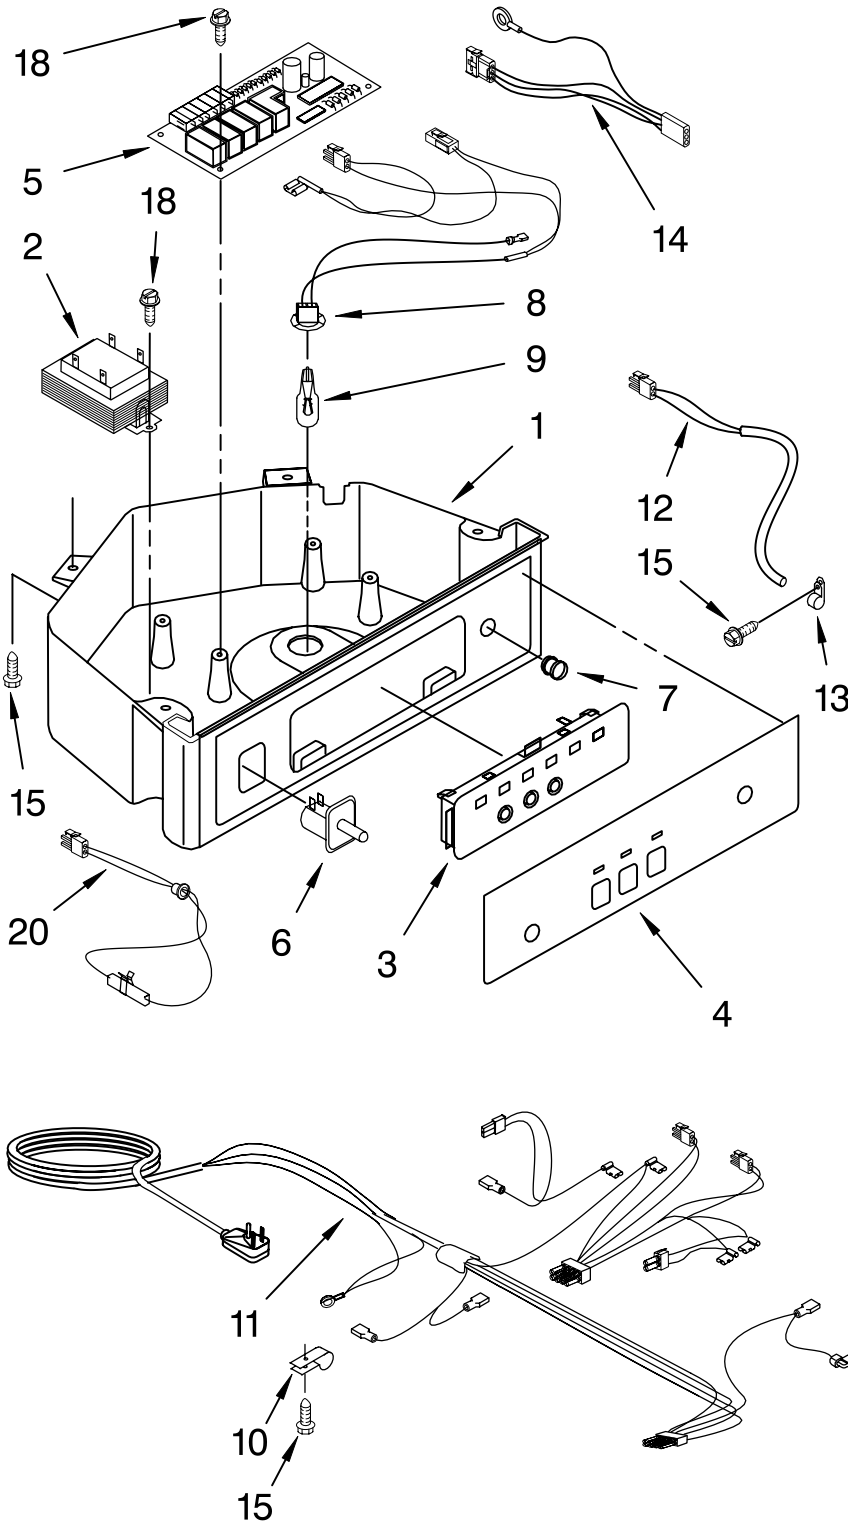

# EVAPORATOR, ICE CUTTER GRID AND WATER PARTS

For Models: KUIS155HRS4  
(STAINLESS STEEL)

<b>Illus. No.</b>	<b>Part No.</b>	<b>DESCRIPTION</b>
1	2185758	Valve, Complete Water
2	2217286	Tube, Plastic
3	488687	Screw 8-15 X 5/8
4	2185523	Dispenser, Water
5	2217269	Evaporator
6	627018	Nut, Compression
7	841707	Insert, Tube
8	2172593	Tube, Water Fill
9	488660	Nut, Speed
10	836667	Spacer
11	2208539	Fastener, Pushnut
12	489443	Screw
13	2185625	Reservoir, Water Slide
14	2185626	Tube
15	2185673	Hose, Overflow
16	2217310	Guide-Ice, Grid
17	2185615	Bracket, Front and Rear
18	2185611	Bracket, Side Left and Right
19	2185681	Harness, Grid
20	2208533	Tube
21	487627	Ball Sleeve, Comp
22	487857	Nut Ball, Sleeve
26	3400886	Screw 8-18 X 1 1/4
28	2185614	Grid Assembly (Complete)
39	2174754	Wire, Grid Cutter
41	2185570	Cover, Grid
42	8281228	Thumbscrew
43	2185624	Reservoir, Water
44	3400884	Screw 8-18 X 5/8
45	2185696	Cap, Drain
46	3400909	Nut, Push-In

# PUMP PARTS

For Models: KUIS155HRS4  
(STAINLESS STEEL)

<b>Illus. No.</b>	<b>Part No.</b>	<b>DESCRIPTION</b>
1	2217220	Pump, Water (Complete)
2	3400884	Screw 8-18 X 5/8
3	2185677	Cover, Pump
4	2185585	Bracket, Connector Assembly

# CONTROL PANEL PARTS

For Models: KUIS155HRS4  
(STAINLESS STEEL)

Illus. No.	Part No.	DESCRIPTION
1	2185738	Box, Control
2	2185657	Transformer
3	2185592	Assembly, Switch (ALSO ORDER #4)
4	2208317W	Overlay
5	6100499	P.C. Board
6	2149705	Switch, Plunger
7	2185694	Lens, LED
8	2185692	Wiring Harness Grid/ Light
9	745362	Bulb
10	2185788	Clamp
11	2187286	Wiring Harness, Complete Unit (Includes Power Cord)
12	2217288	Thermostat, Bin
13	2185825	Clamp
14	2185703	Wiring Harness, Main to Pump,
15	3400884	Screw 8-18 X 5/8
18	3400850	Screw 8-16 X 3/8
20	2217289	Thermister, Ice Control