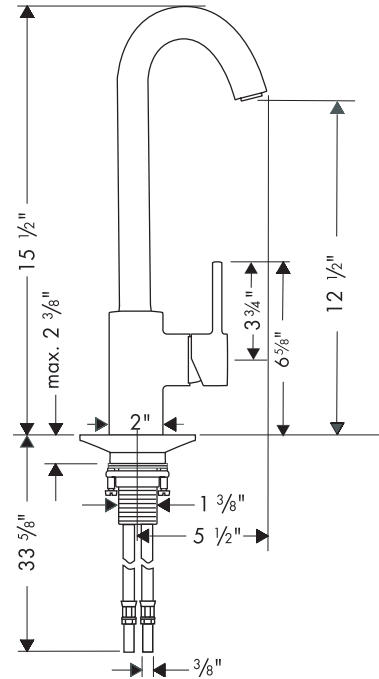

Talis HighArc Bar Faucet 06857XX0

Available in Chrome (00) and Steel Optik (86)

Product Specification

- Solid brass body
- Ceramic cartridge operation
- Spout swivels 360°
- Faucet body easily removable for cleaning
- Hole size in mounting surface 1 1/2"
- Max. depth of mounting surface 2 3/8"
- ADA compliant
- 3/8" supply hoses – requires 3/8" compression fittings