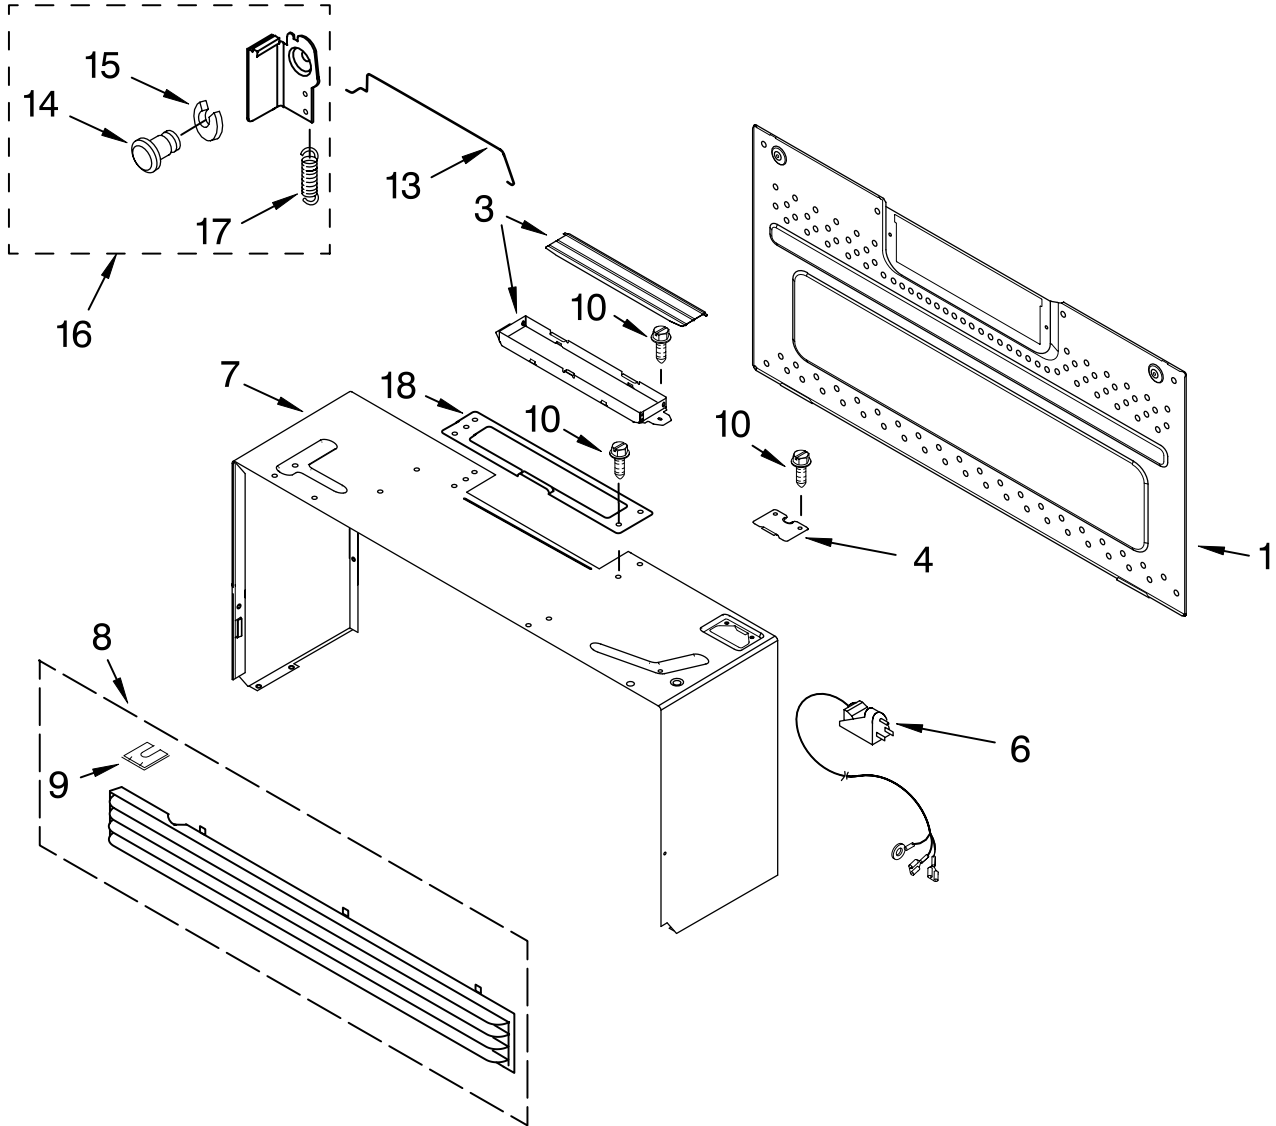

CABINET AND INSTALLATION PARTS

For Models: GH4155XPQ0, GH4155XPB0, GH4155XPT0
(White) (Black) (Biscuit)

Illus. No.	Part No.	DESCRIPTION
1	8205317	Plate, Mounting
3	8183858	Door, Damper
4	8184313	Lid, Power Cord
6	8184898	Cord, Power
7		Case, Outer
	8169660	White
	8169661	Black
	8169664	Biscuit
8		Grille, Vent
	8183948	White
	8183851	Black
	8183852	Biscuit

Illus. No.	Part No.	DESCRIPTION
9	4393795	Grille, Holder
10	4393833	Screw
13	8169318	Rod
14	8169319	Latch Pivot
15	8169320	E-Ring
16	8185033	Catch
17	8169374	Spring
18	8169697	Plate, Damper

Illus. No.	Part No.	DESCRIPTION
Miscellaneous		
	8169659	Hardware, Installation
	8169704	Screw, Top Mountng
	8184781	Upper Template
	8183743	Wall Template
	8204725	Rack

ACCESSORY PARTS

8171337	Filler Kit (Black)
8171336	Filler Kit (White)
8171338	Filler Kit(Biscuit)

FOR ORDERING INFORMATION REFER TO PARTS PRICE LIST