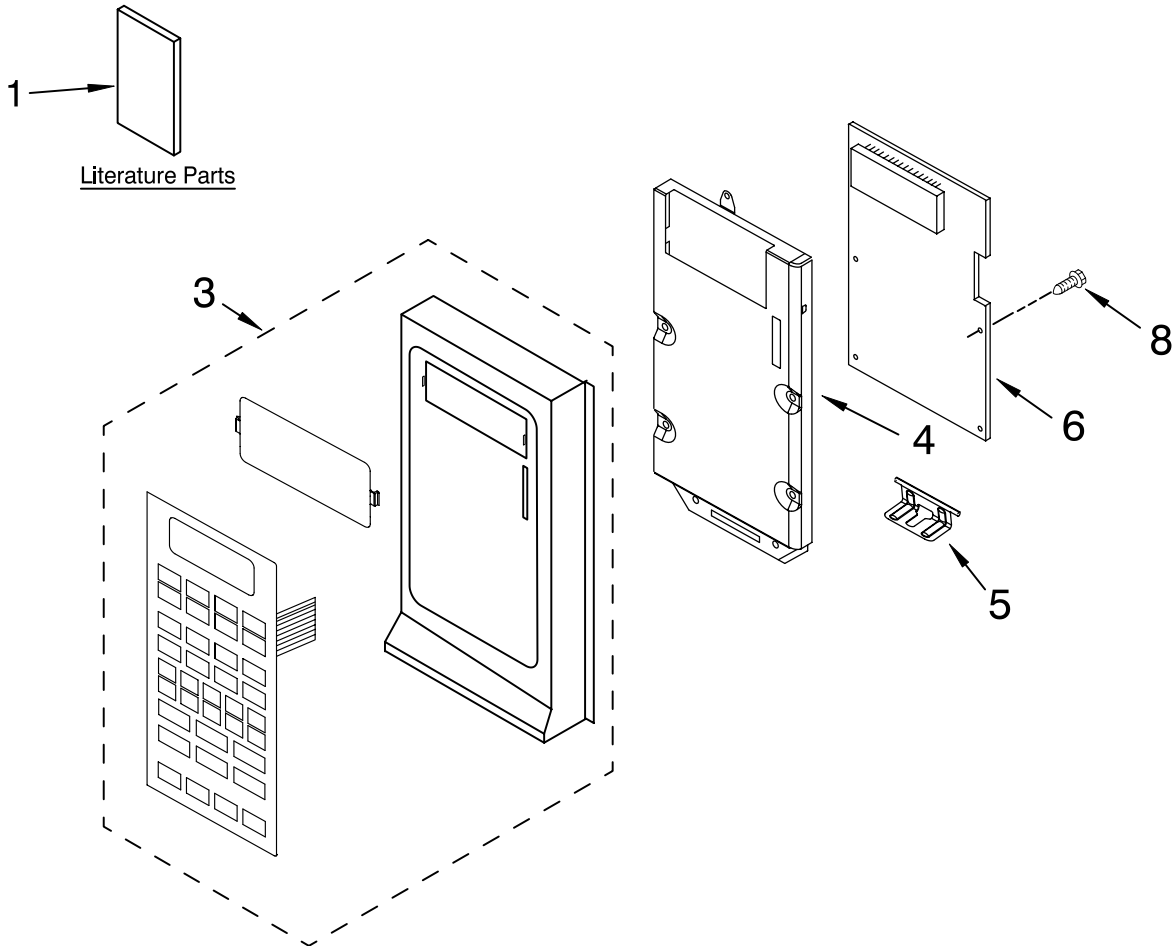

CONTROL PANEL PARTS

For Models: GH4155XPQ0, GH4155XPB0, GH4155XPT0
(White) (Black) (Biscuit)

MICROWAVE
HOOD
COMBINATION

Illus. No.	Part No.	DESCRIPTION
1	8204919 8183731 8204908 8204929	Literature Parts Use & Care Guide Installation Instructions Tech Sheet Guide, Cooking (Label)
3	8205330 8205331 8205332	Panel, Control White Black Biscuit
4	8183821	Bracket, Control
5	4393744	Plate, Hinge
6	8183726	Microcomputer
8	4393346	Screw