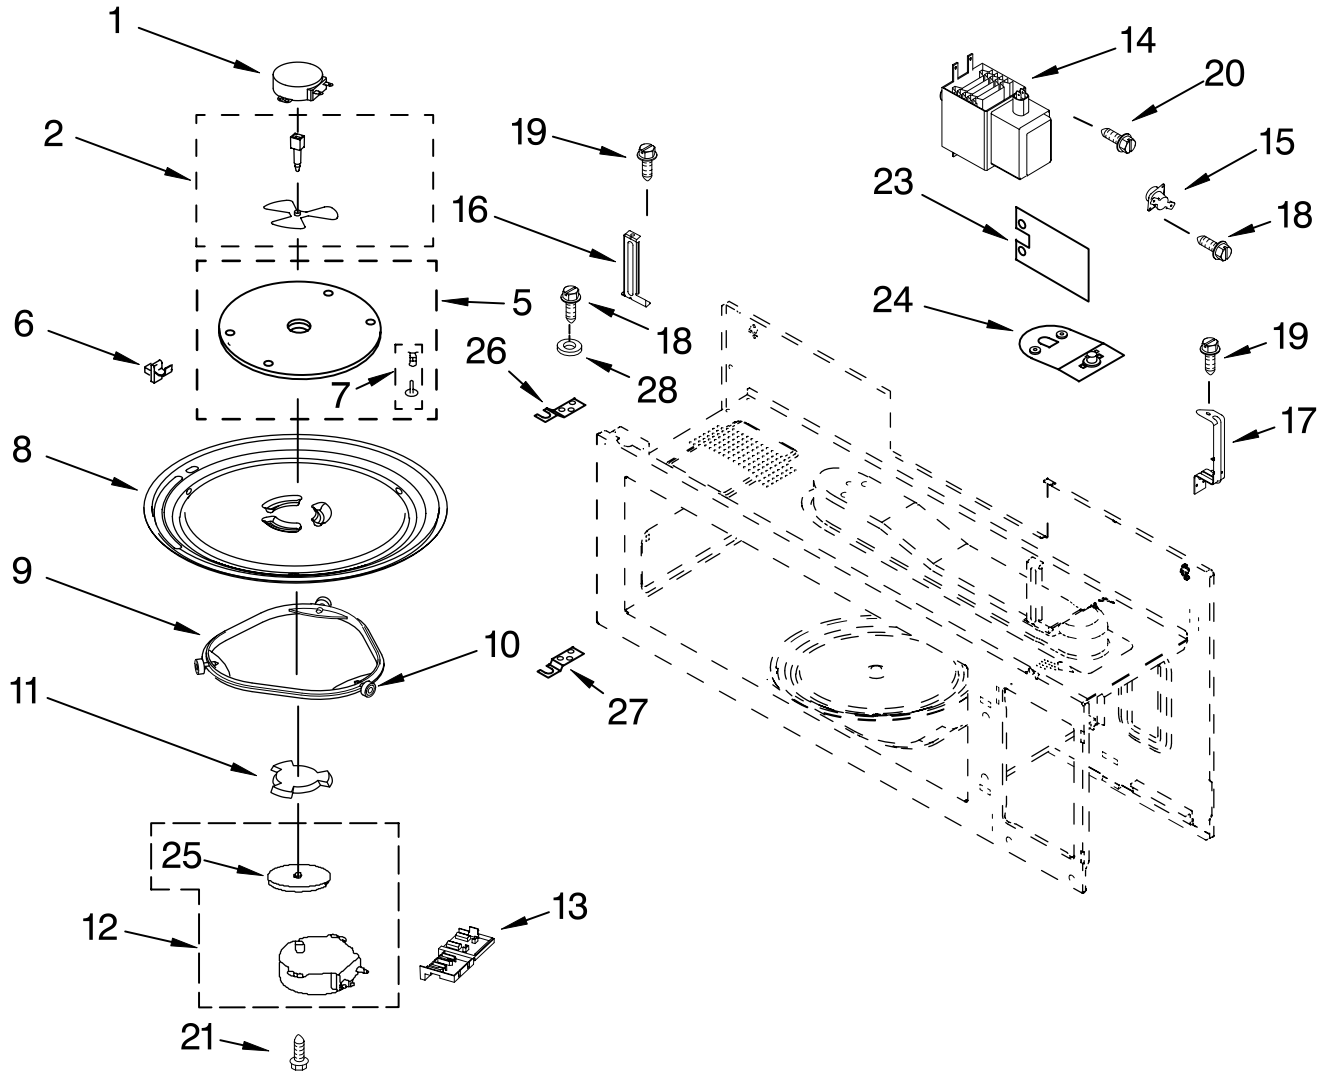

MAGNETRON AND TURNTABLE PARTS

For Models: GH4155XPQ0, GH4155XPB0, GH4155XPT0
(White) (Black) (Biscuit)

Illus. No.	Part No.	DESCRIPTION
1	8205044	Motor, Stirrer
2	8205315	Stirrer Shaft/Blade
5	8184476	Cover, Inlet
6	8204662	Hook, Rack (4)
7	8184549	Nails/Bushings (5 of Each)
8	4393799	Turntable
9	8184102	Ring, Turntable

Illus. No.	Part No.	DESCRIPTION
10	4393861	Wheel, Plastic
11	8183949	Driver, Turntable
12	8183953	Motor, Turntable
13	4393756	Cover, Terminal
14	8184306	Magnetron
15	8183698	Thermostat
16	8169540	Holder, Connector (L)
17	8169705	Holder, Connector (R)
18	4393838	Screw
19	8169474	Screw

Illus. No.	Part No.	DESCRIPTION
20	4393831	Screw
21	4393832	Screw
23	8184485	Shield
24	8184585	Thermostat And Bracket
25	8184109	Spacer
26	8183741	Hinge, Upper
27	8183742	Hinge, Lower
28	8204691	Washer

FOR ORDERING INFORMATION REFER TO PARTS PRICE LIST