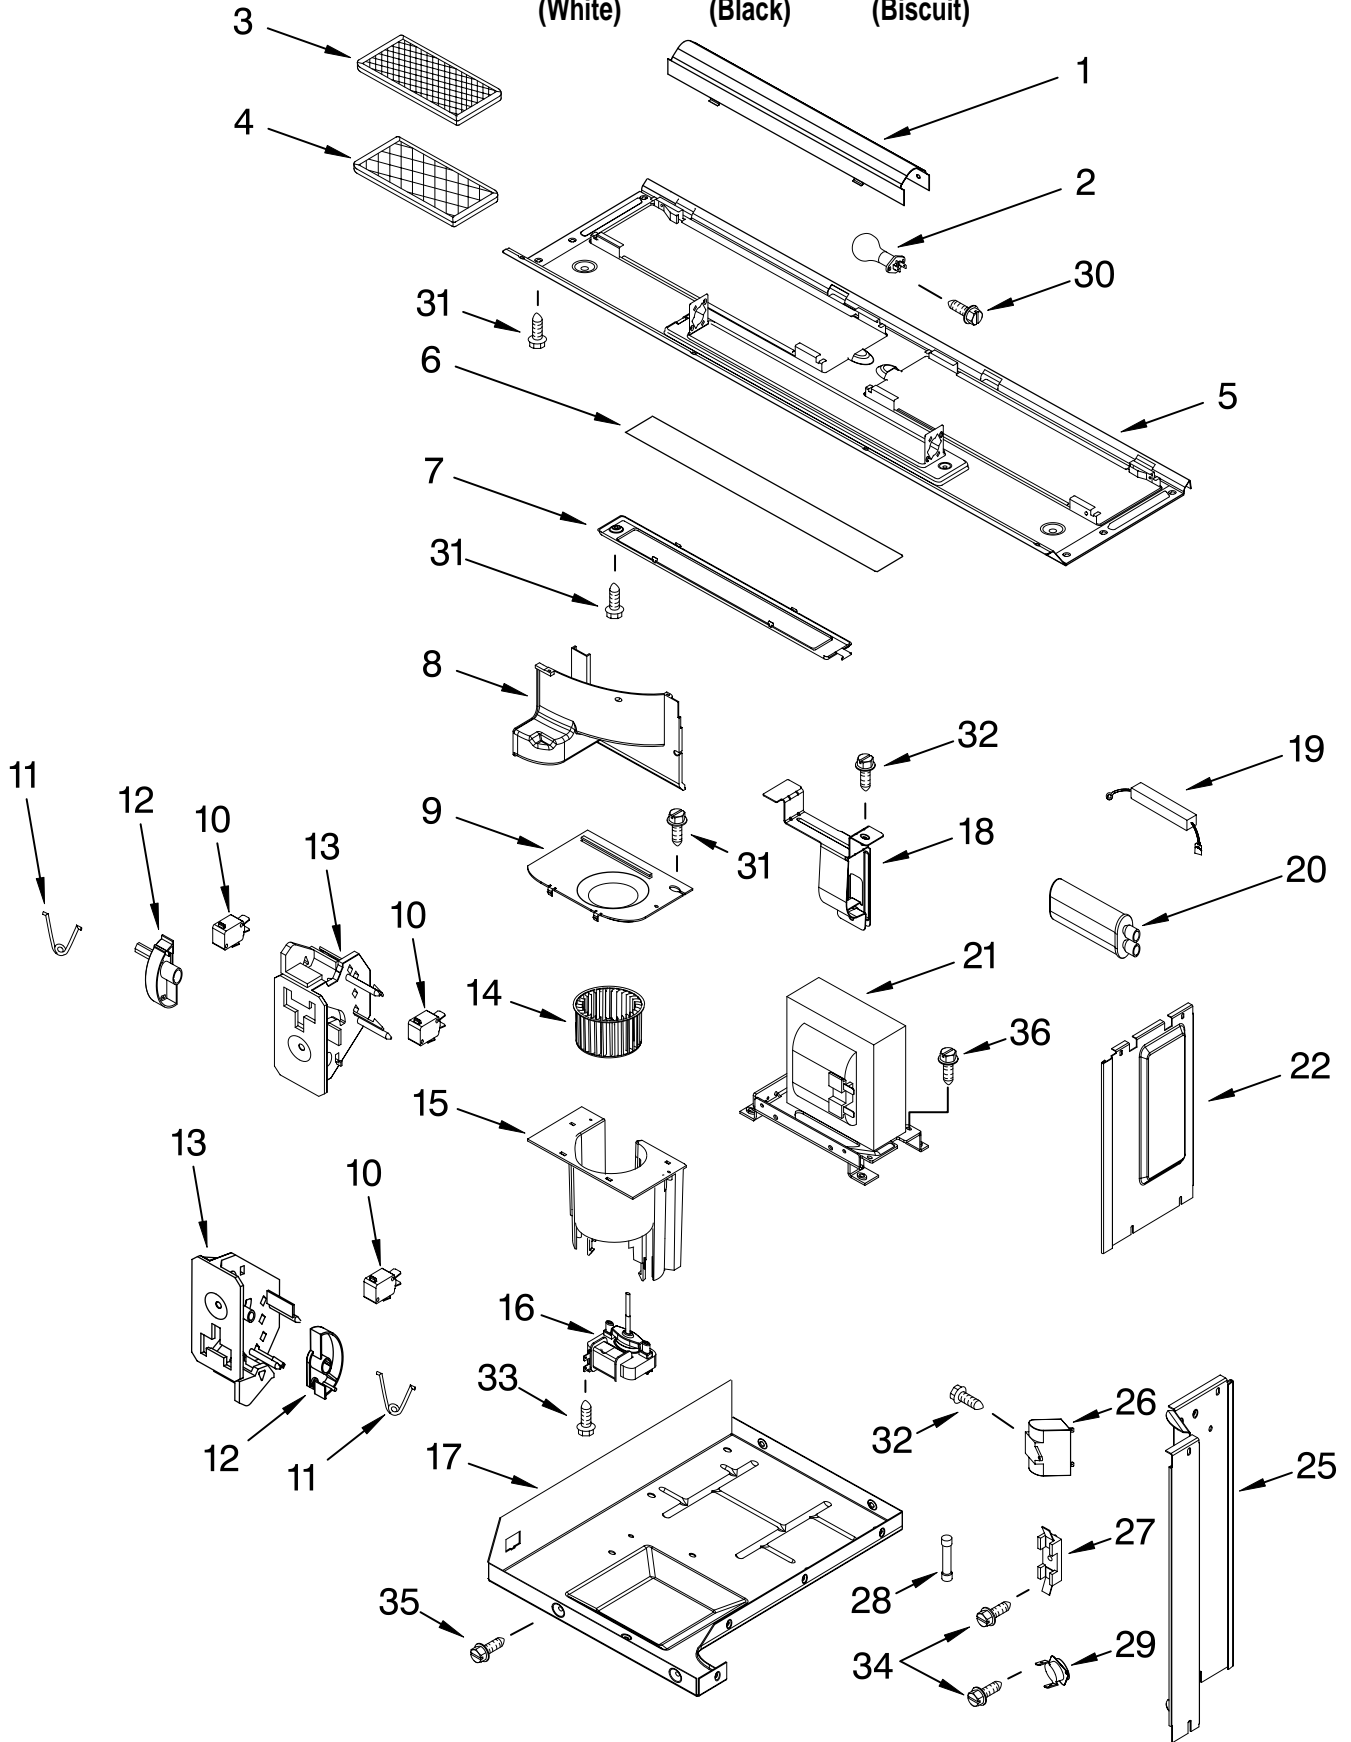

INTERIOR AND VENTILATION PARTS

For Models: GH4155XPQ0, GH4155XPB0, GH4155XPT0

(White)

(Black)

(Biscuit)

FOR ORDERING INFORMATION REFER TO PARTS PRICE LIST

INTERIOR AND VENTILATION PARTS

For Models: GH4155XPQ0, GH4155XPB0, GH4155XPT0
(White) (Black) (Biscuit)

Illus. No.	Part No.	DESCRIPTION
1	4393688	Reflector, Lamp
2	4393681	Lamp (2)
3	8169645	Filter, Charcoal
4	8169758	Filter, Grease
5	8185105	Plate, Bottom
6	8185210	Glass, Lamp
7	8184308	Holder, Glass
8	8205045	Guide, Air (Magnetron)
9	8183823	Cover, Fan
10	8204656	Switch, Micro (3)
11	8169438	Spring, Interlock (2)
12	8183824	Plate, Cam (2)
13	4393595	Support, Interlock (2)
14	8183825	Wheel, Fan
15	8184310	Housing, Fan
16	8185211	Motor, Fan
17	8185212	Chassis
18	8184311	Holder, Capacitor
19	8184664	Diode, H.V.
20	8169501	Capacitor, H.V.
21	8204844	Transformer, H.V.
22	8204657	Plate, Side (R)
25	8204658	Plate, Side (L)
26	4393709	Capacitor
27	8184312	Holder, Fuse
28	4393308	Fuse
29	8183703	Thermostat
30	8169474	Screw
31	4393835	Screw
32	4393472	Screw
33	4393833	Screw
34	8169478	Screw
35	8169479	Screw
36	4393839	Screw

FOR ORDERING INFORMATION REFER TO PARTS PRICE LIST