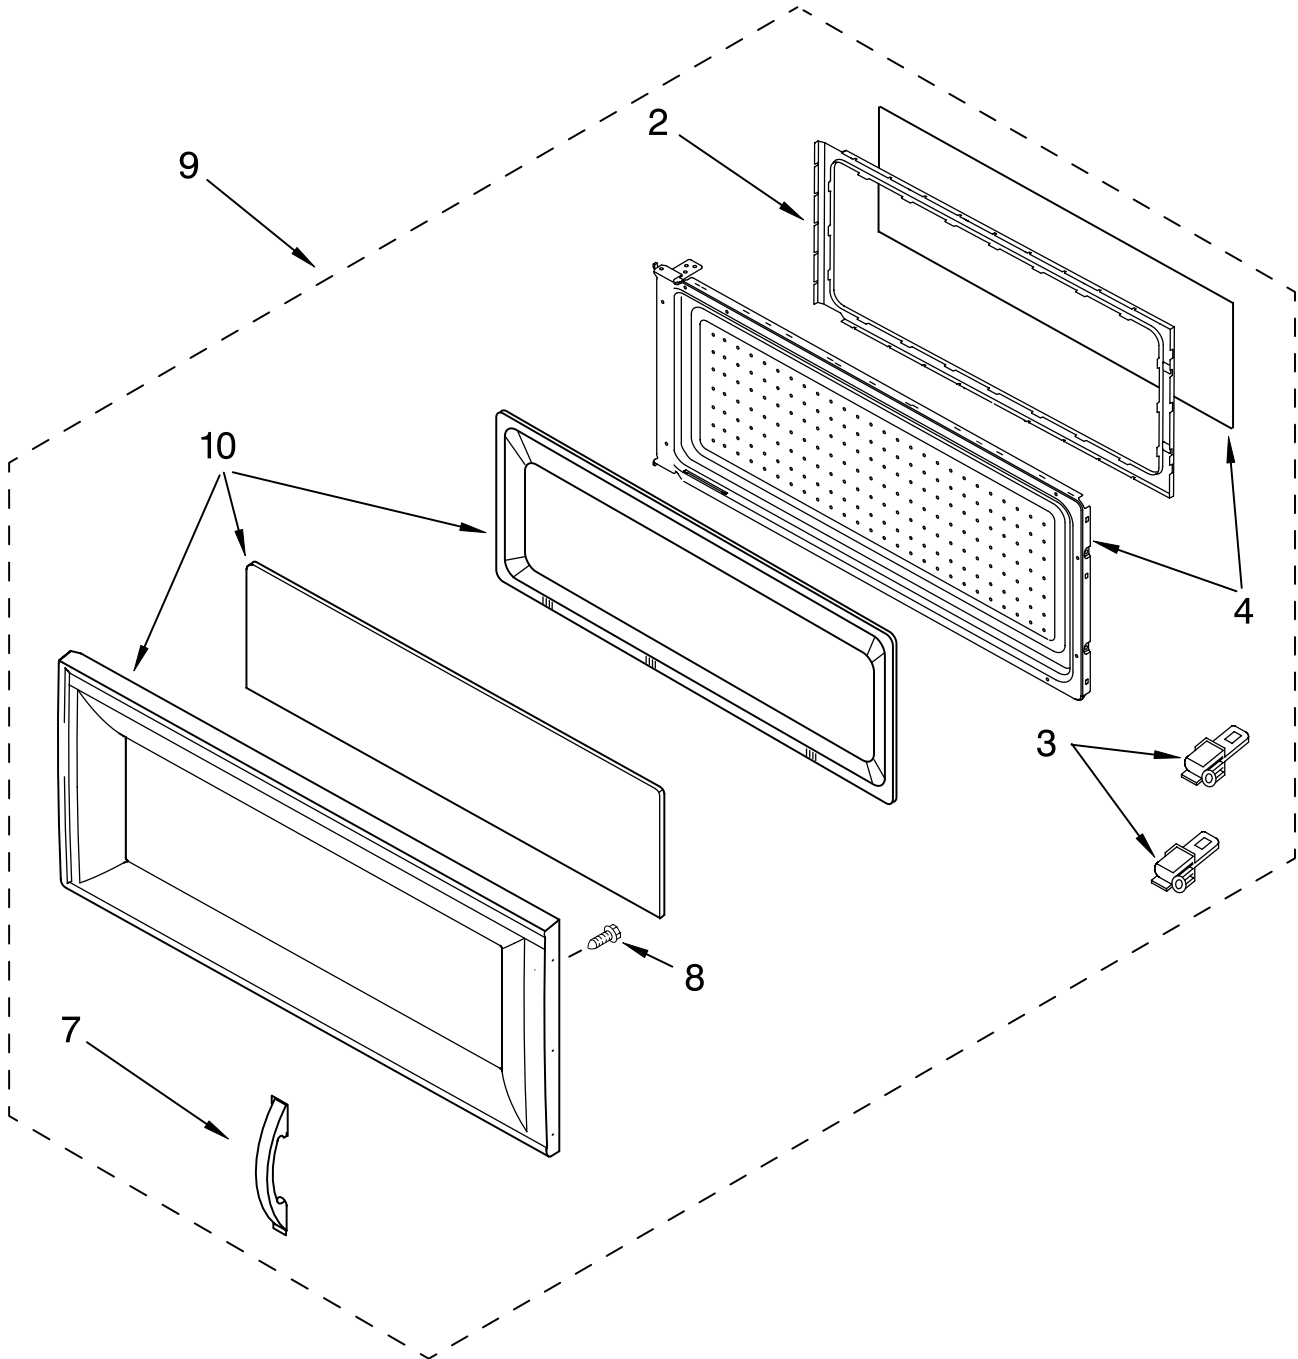

CONTROL PANEL PARTS

For Models: GH4155XPQ0, GH4155XPB0, GH4155XPT0
(White) (Black) (Biscuit)

MICROWAVE
HOOD
COMBINATION

Illus. No.	Part No.	DESCRIPTION
1	8204919 8183731 8204908 8204929	Literature Parts Use & Care Guide Installation Instructions Tech Sheet Guide, Cooking (Label)
3	8205330 8205331 8205332	Panel, Control White Black Biscuit
4	8183821	Bracket, Control
5	4393744	Plate, Hinge
6	8183726	Microcomputer
8	4393346	Screw

FOR ORDERING INFORMATION REFER TO PARTS PRICE LIST

DOOR PARTS

For Models: GH4155XPQ0, GH4155XPB0, GH4155XPT0
 (White) (Black) (Biscuit)

Illus. No.	Part No.	DESCRIPTION
2	8169545	Frame, Inner
3	4393913	Latch, Door
4	8185107	White
	8185109	Black
	8185108	Biscuit

Illus. No.	Part No.	DESCRIPTION
7	4393777	White
	4393782	Black
	8169642	Biscuit
8	4393833	Screw

Illus. No.	Part No.	DESCRIPTION
9	8205327	White
	8205328	Black
	8205329	Biscuit
10	8205324	White
	8205325	Black
	8205326	Biscuit