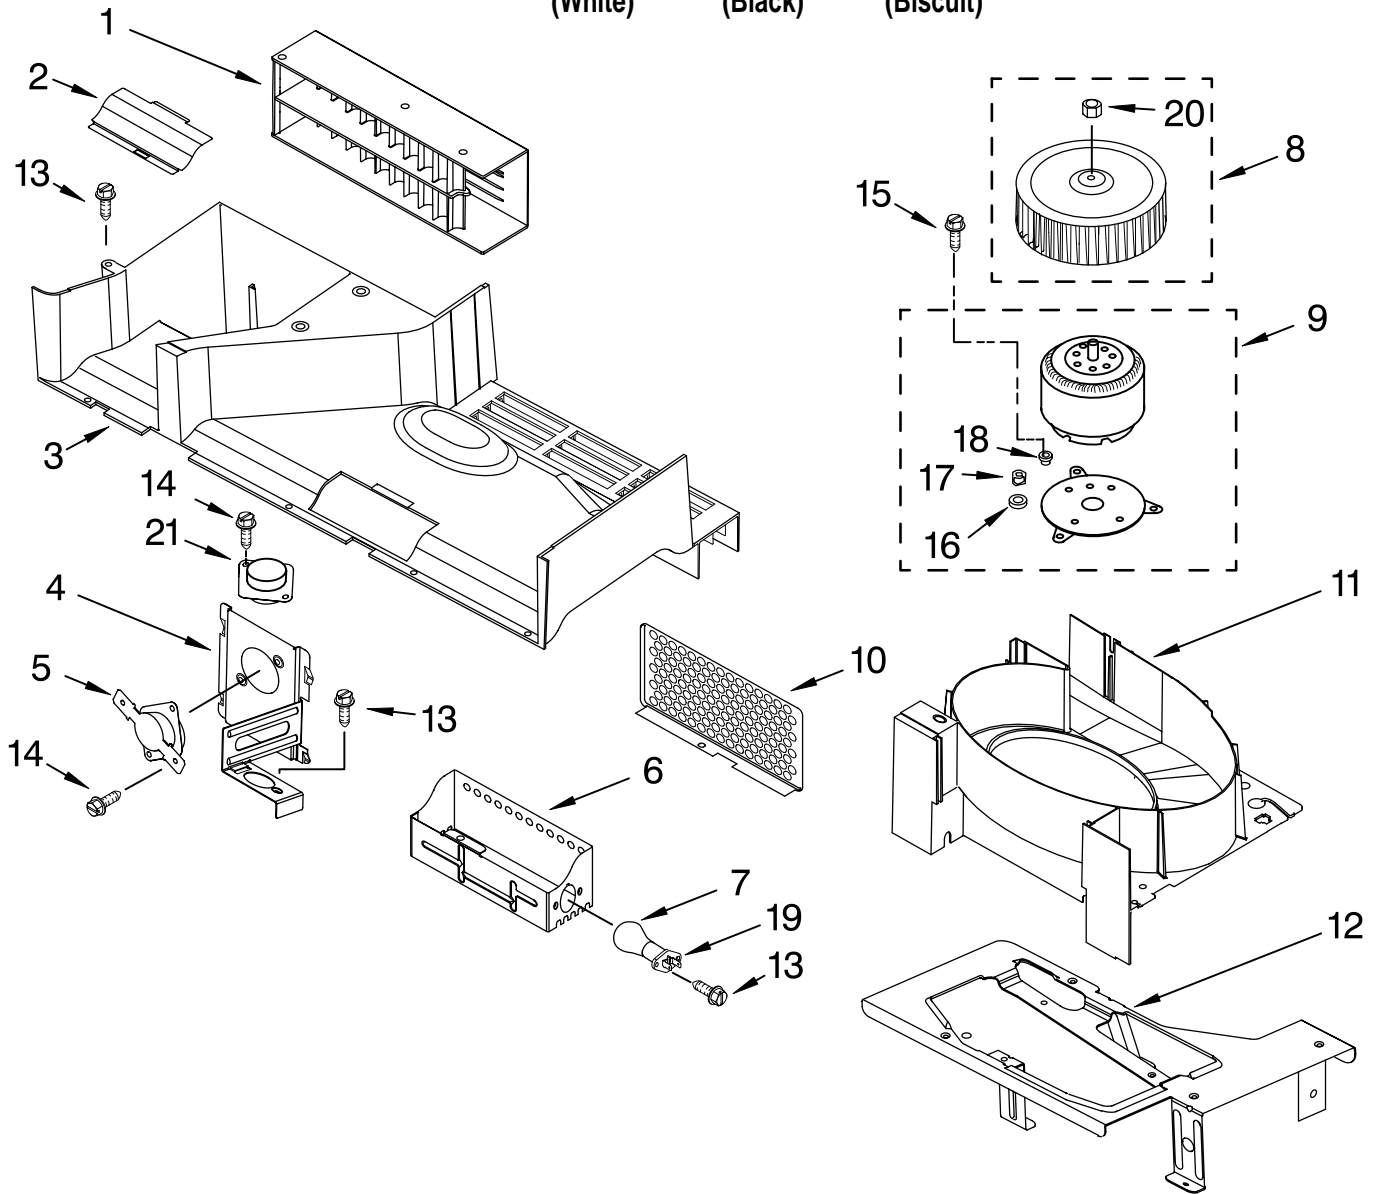

AIR FLOW PARTS

For Models: GH4155XPQ0, GH4155XPB0, GH4155XPT0

(White) (Black) (Biscuit)

Illus. No.	Part No.	DESCRIPTION
1	8184638	Deflector, Air
2	8169557	Reflector, Air
3	8185083	Duct, Air
4	8204653	Bracket, Thermostat
5	8183697	Thermostat
6	8184745	Housing, Lamp
7	4393681	Lamp
8	8204694	Wheel, Fan

Illus. No.	Part No.	DESCRIPTION
9	8204751	Motor, Fan
10	8204754	Shield
11	8184624	Housing, Fan
12		Bracket, Fan (Not Serviced)
13	8169474	Screw
14	8169478	Screw

Illus. No.	Part No.	DESCRIPTION
15	4393830	Screw
16	4393874	Plate, Damper
17	8184129	Spacer, Copper Pipe
18	8169635	Cushion, Mtr
19	8169539	Holder, Lamp
20	8184404	Nut
21	4393808	Sensor, Humidity

FOR ORDERING INFORMATION REFER TO PARTS PRICE LIST