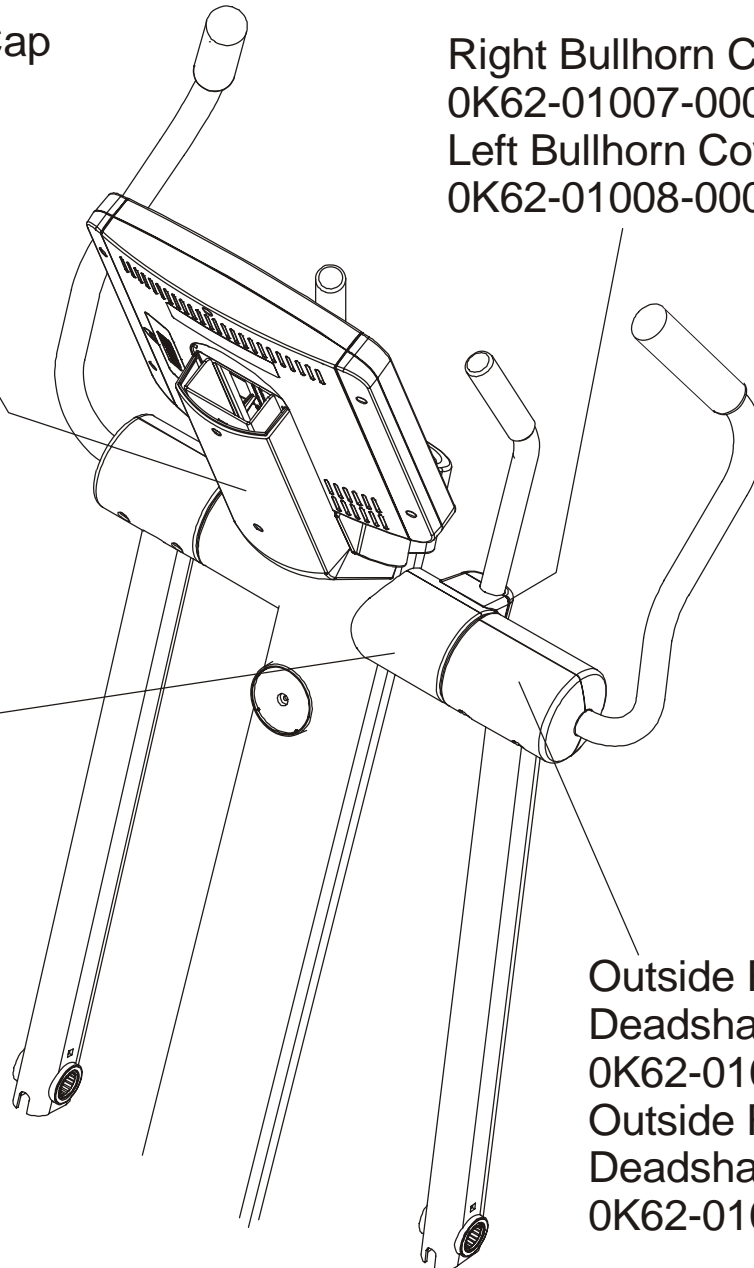

ARCTIC SILVER QUIET DRIVE 93X
Console Support & Deadshaft Covers

93X-0XXX-04
S/N XWF100000

Console Support
AK62-00123-0000
Console Support Cap
0K62-01030-0000
Console Support
Shroud
0K62-01023-0000

Right Bullhorn Cover
0K62-01007-0001
Left Bullhorn Cover
0K62-01008-0001

Right Inside
Deadshaft Cover
0K62-01010-0000
Left Inside
Deadshaft Cover
0K62-01011-0000
2-Front Inside
Deadshaft Cover
0K62-01009-0000

Outside Front
Deadshaft Cover (2)
0K62-01013-0000
Outside Rear
Deadshaft Cover (2)
0K62-01012-0000