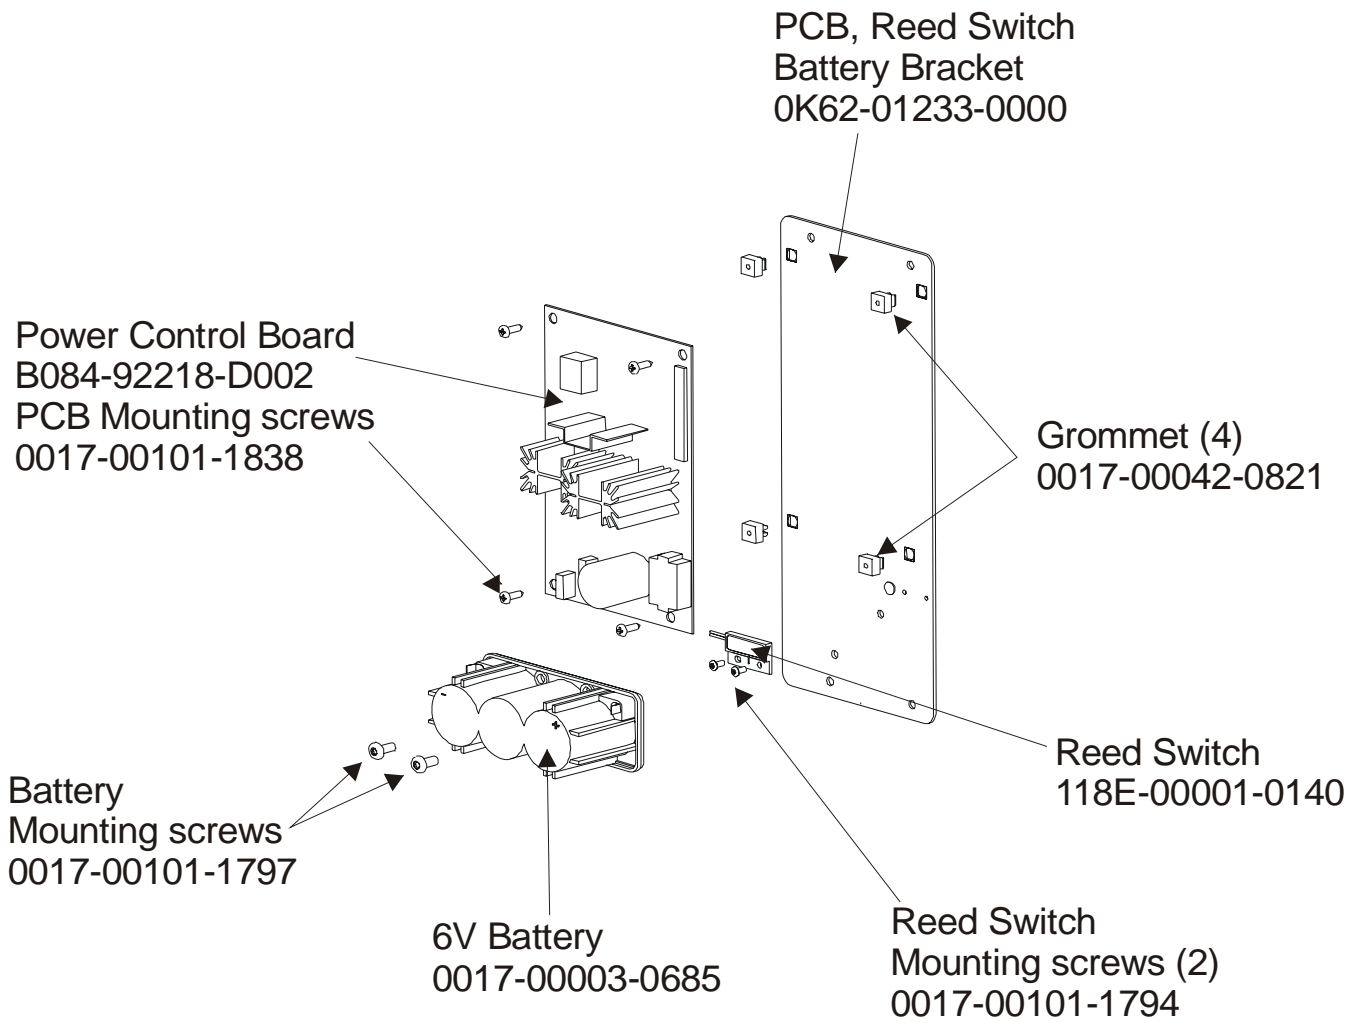

ARCTIC SILVER QUIET DRIVE 93X
PCB, Battery, Reed Switch & Bracket

93X-0XXX-04
S/N XWF100000