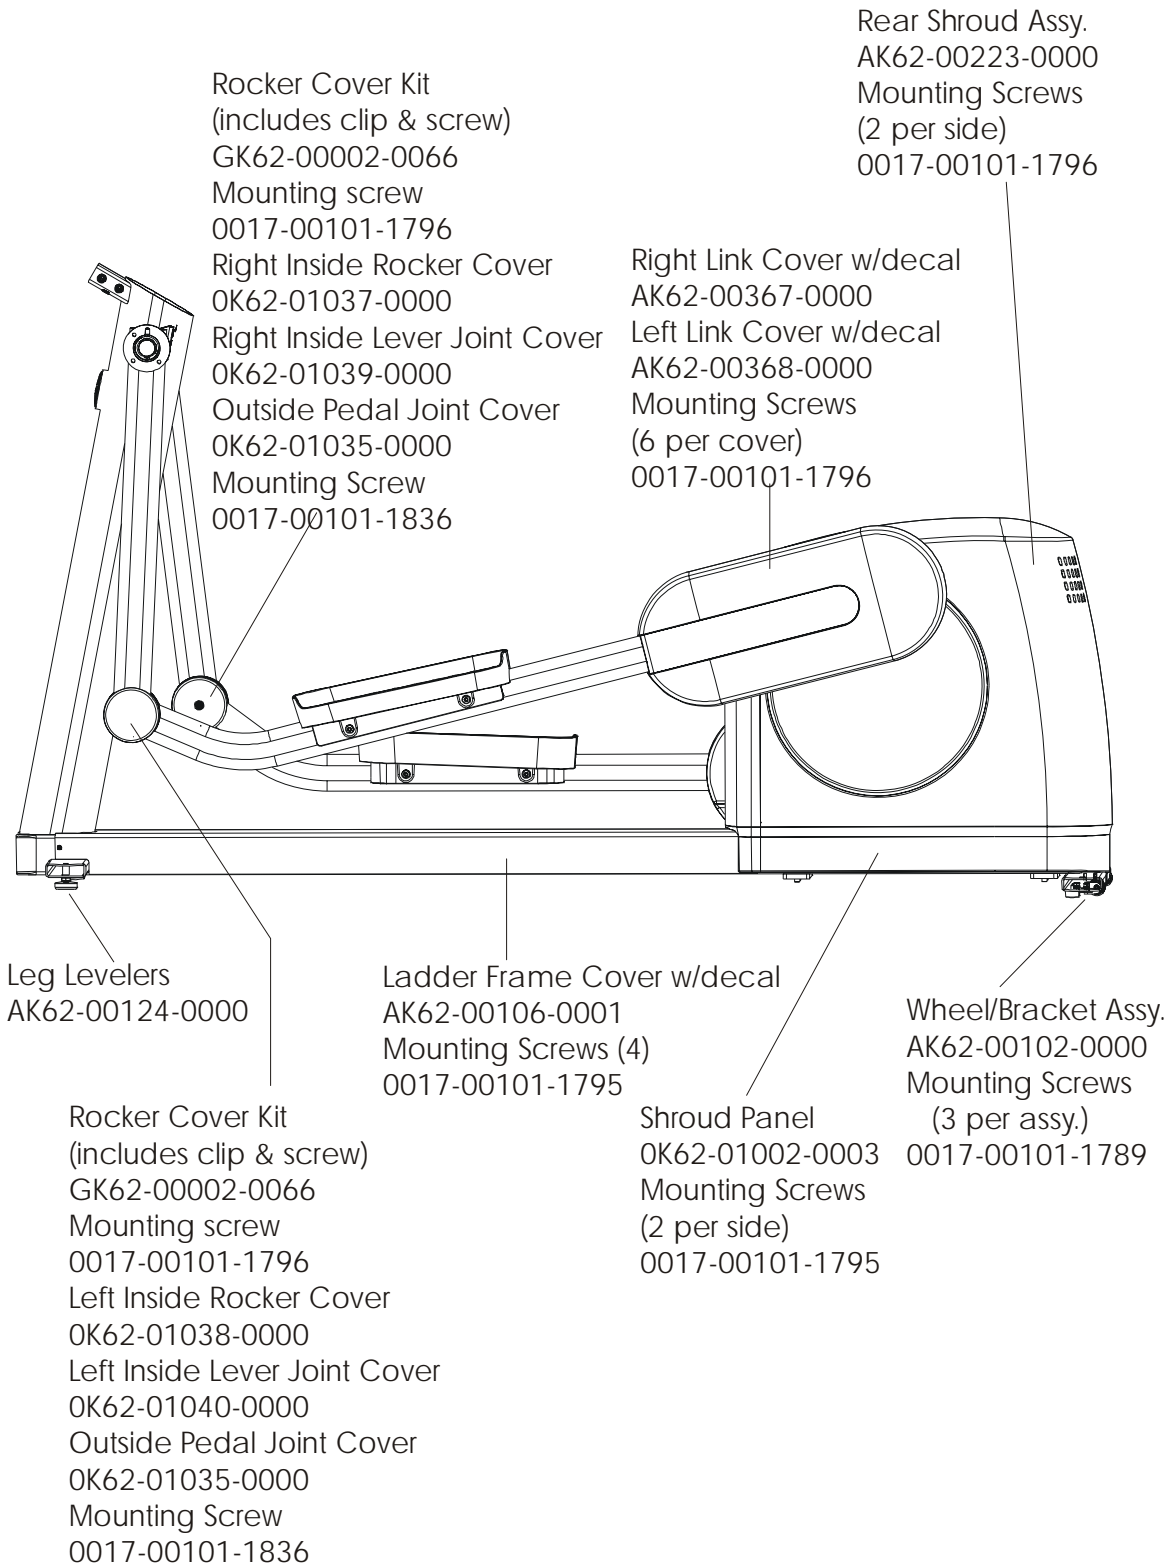

ARCTIC SILVER QUIET DRIVE 93X
Lower Frame Shrouds & Hardware

93X-0XXX-04
S/N XWF100000