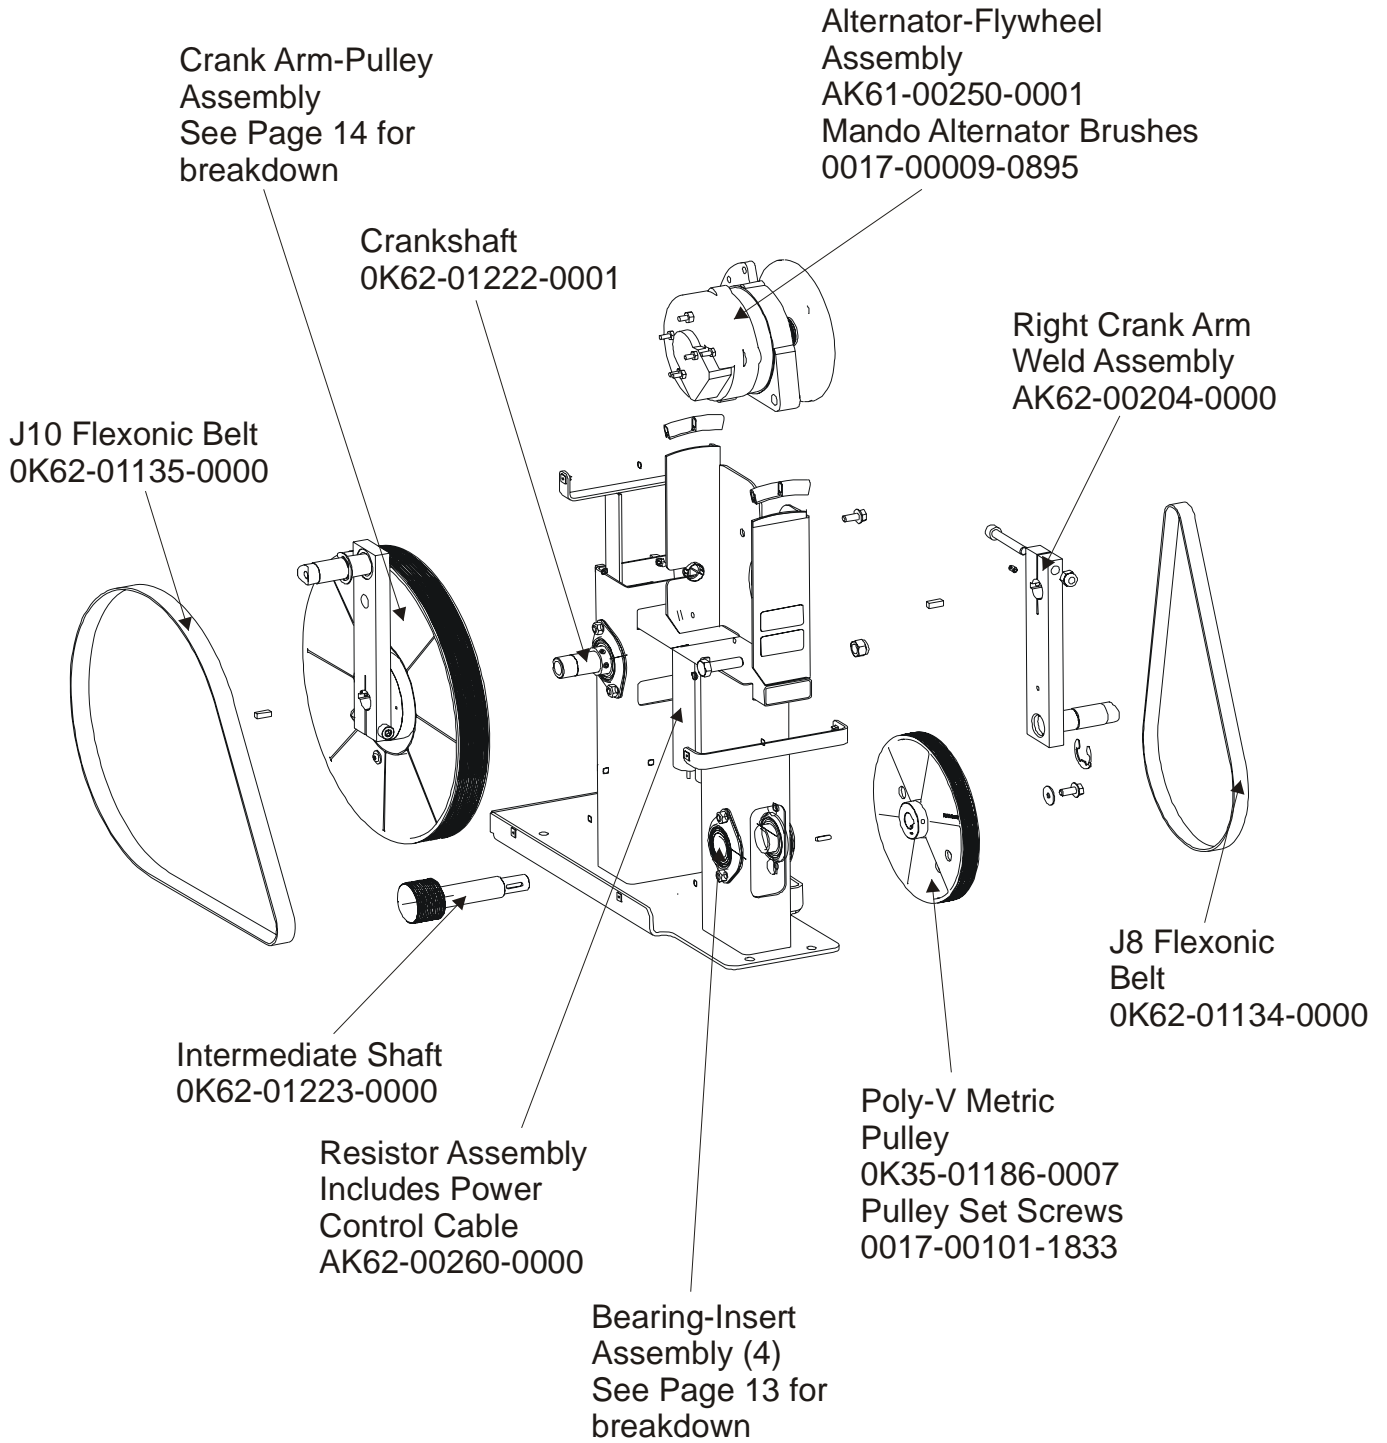

ARCTIC SILVER QUIET DRIVE 93X
Drive Module

93X-0XXX-04
S/N XWF100000 ALPHA CODE