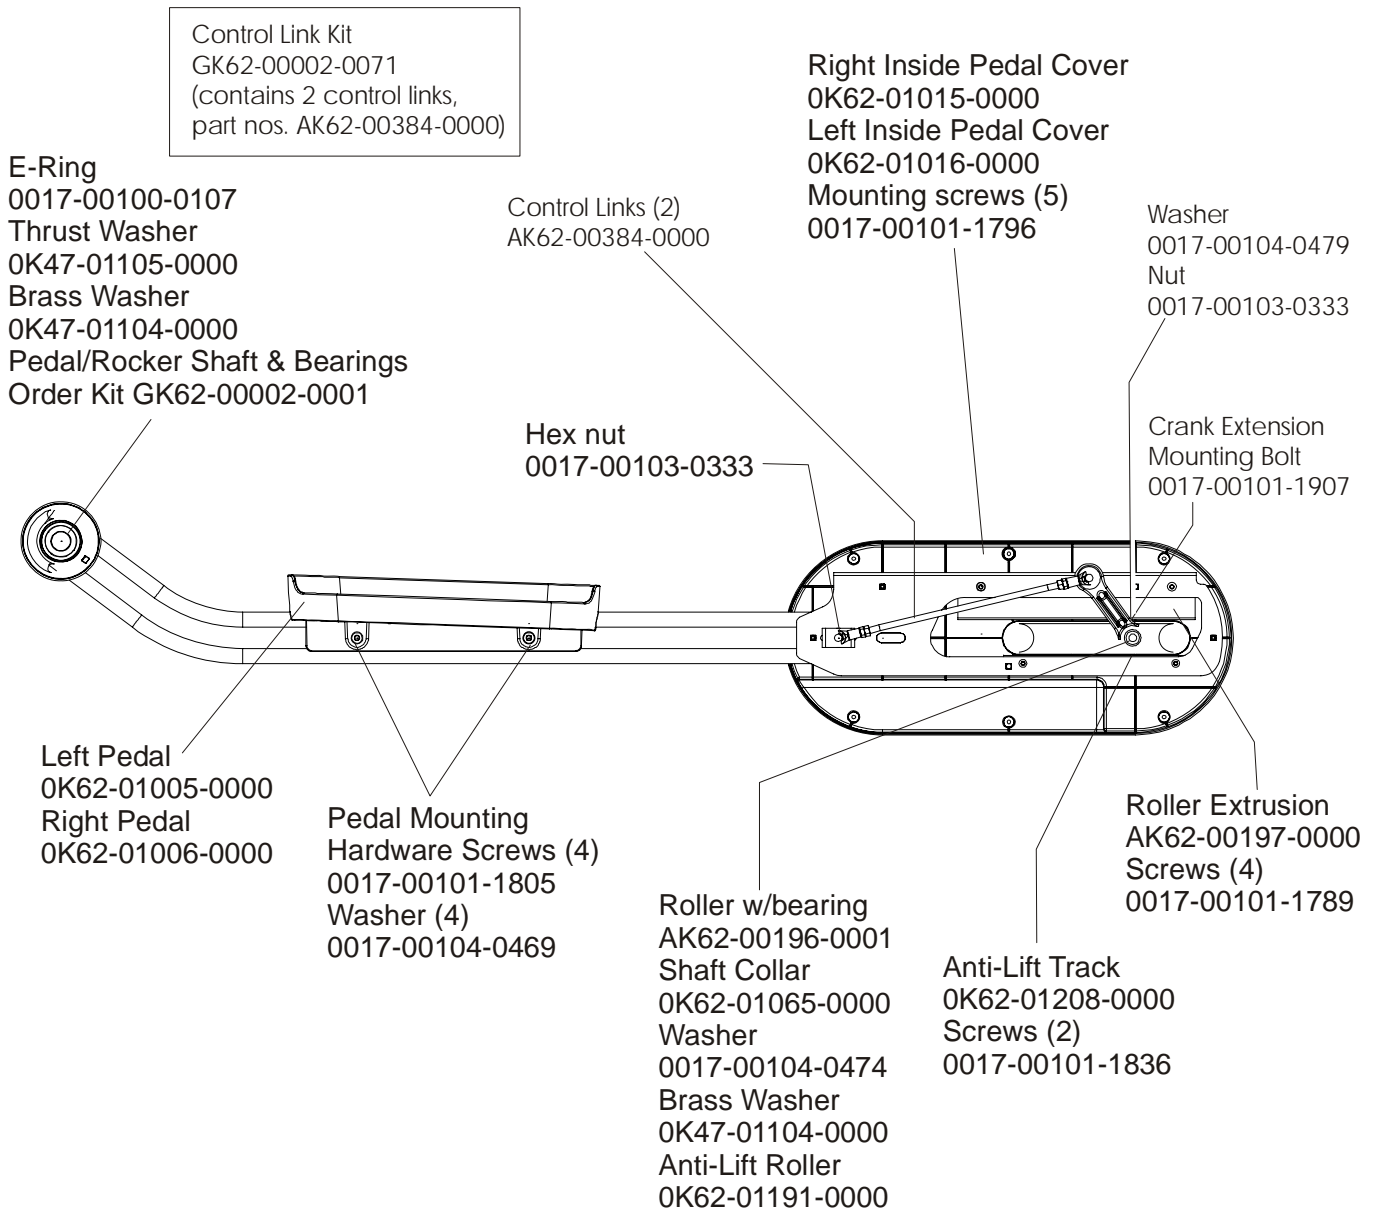

ARCTIC SILVER QUIET DRIVE 93X
Pedal Lever Assembly Components

93X-0XXX-04
S/N XWF100000