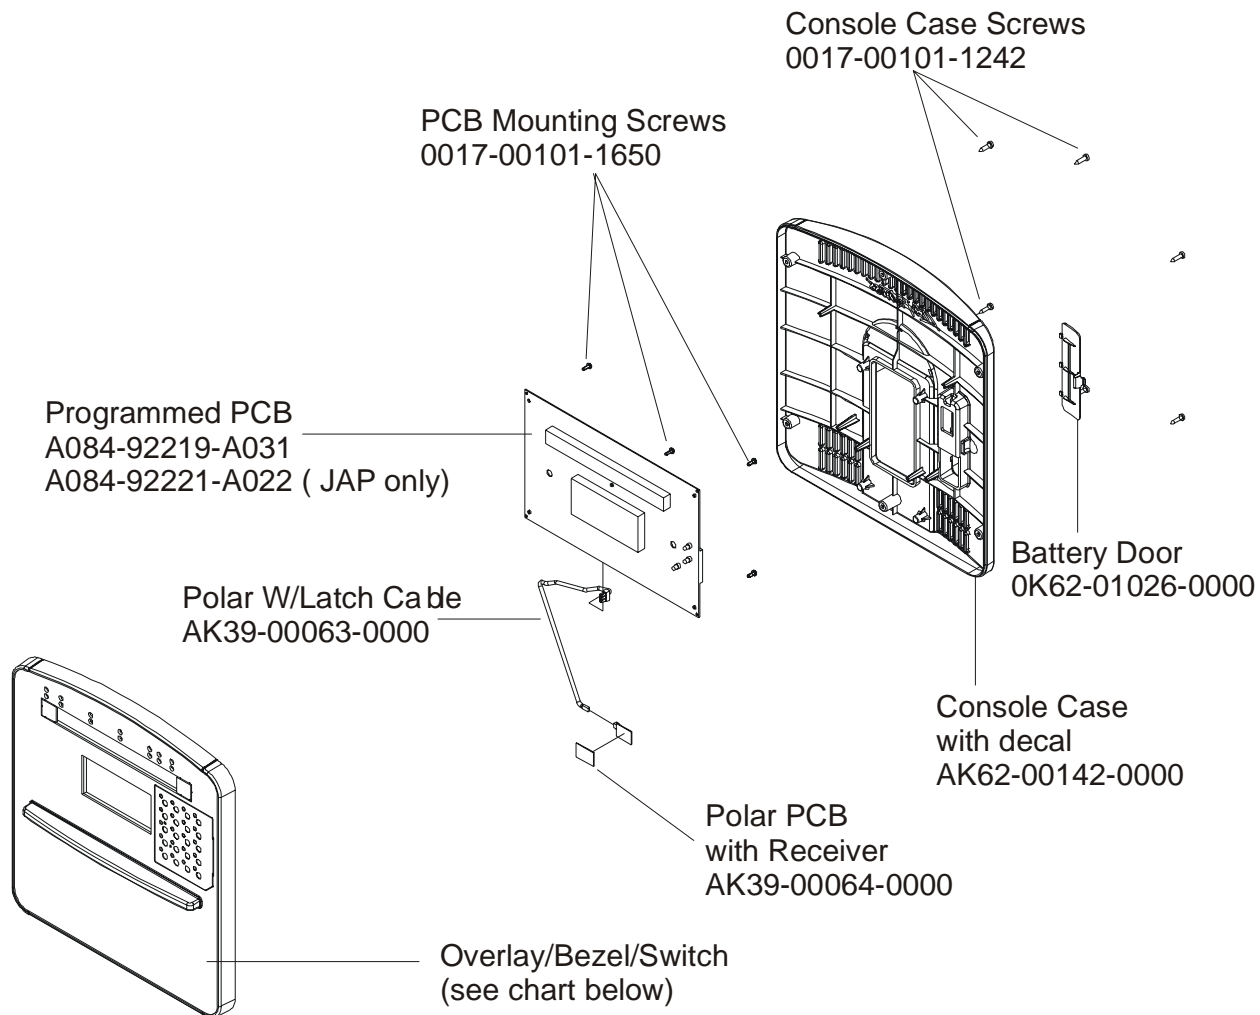

CONSOLE	OVERLAY/BEZEL/SWITCH	LANGUAGE
AK62-00365-0001	AK62-00190-0001	Eng/Eng
AK62-00365-0002	AK62-00190-0001	Eng+Met
AK62-00365-0003	AK62-00190-0003	Ger/Met
AK62-00365-0004	AK62-00190-0004	Spn/Met
AK62-00365-0006	AK62-00190-0006	Jap/Met
AK62-00365-0007	AK62-00190-0007	Frn/Met
AK62-00365-0008	AK62-00190-0008	Ital/Met
AK62-00365-0009	AK62-00190-0009	Dut/Met
AK62-00365-0010	AK62-00190-0010	Port/Met
AK62-00365-0014	AK62-00190-0001	Turk/Met