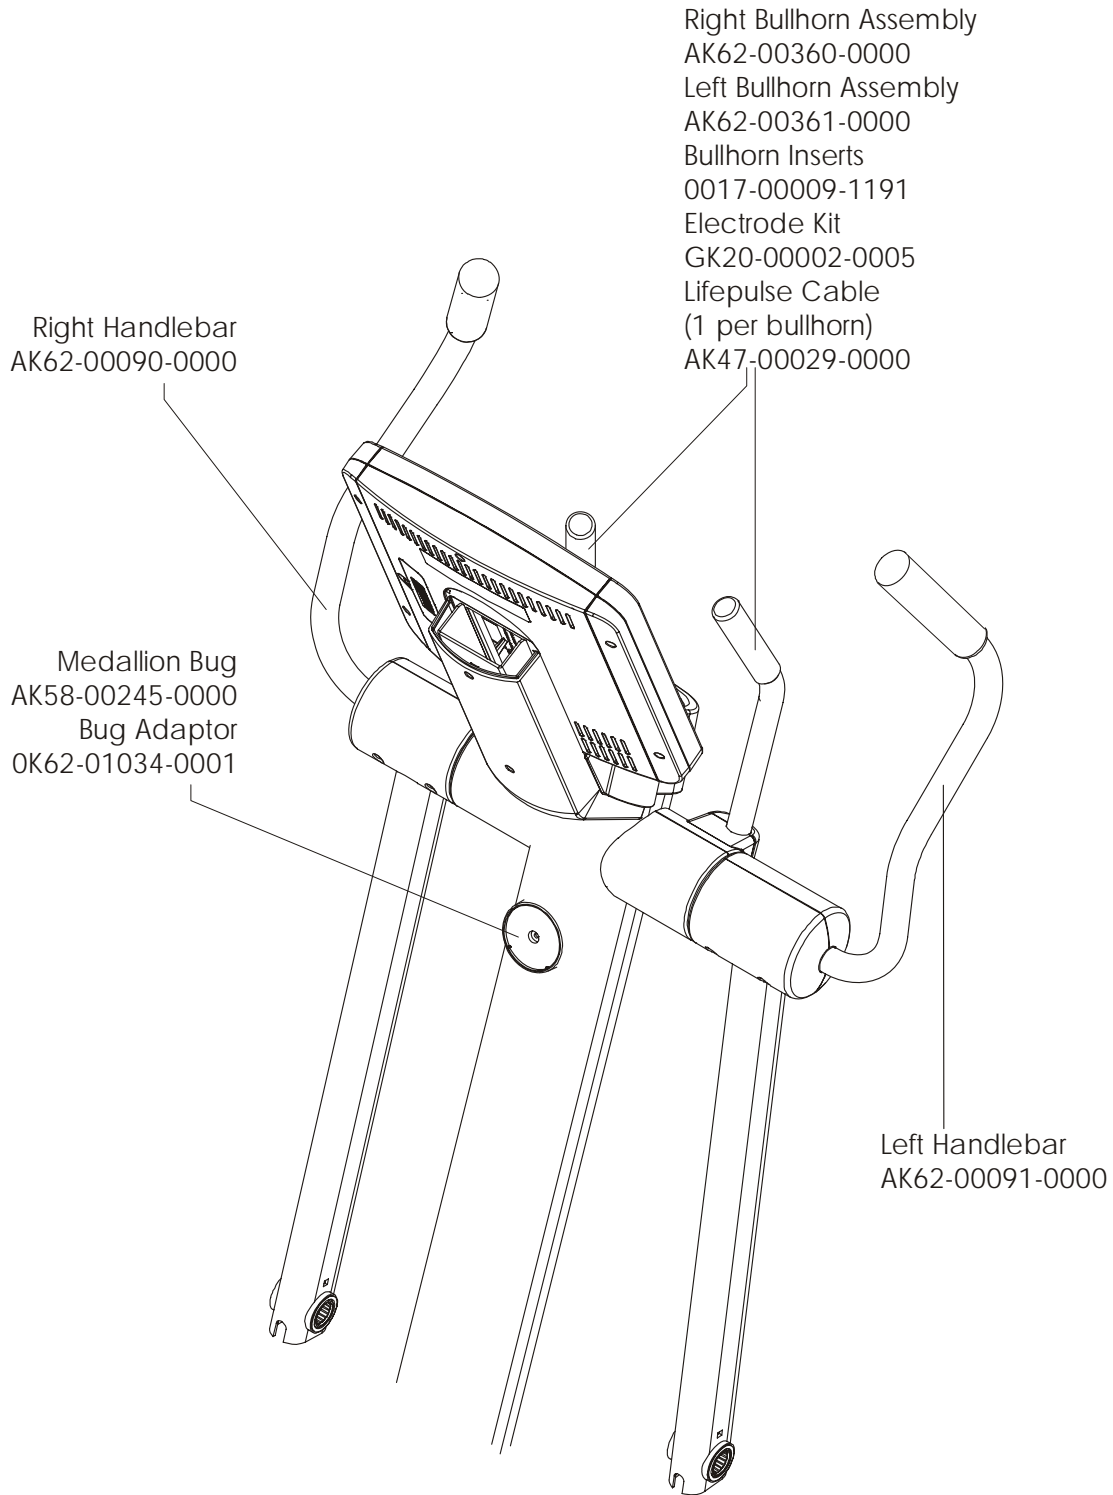

ARCTIC SILVER QUIET DRIVE 93X
Handlebars and Bullhorns

93X-0XXX-04
S/N XWF100000