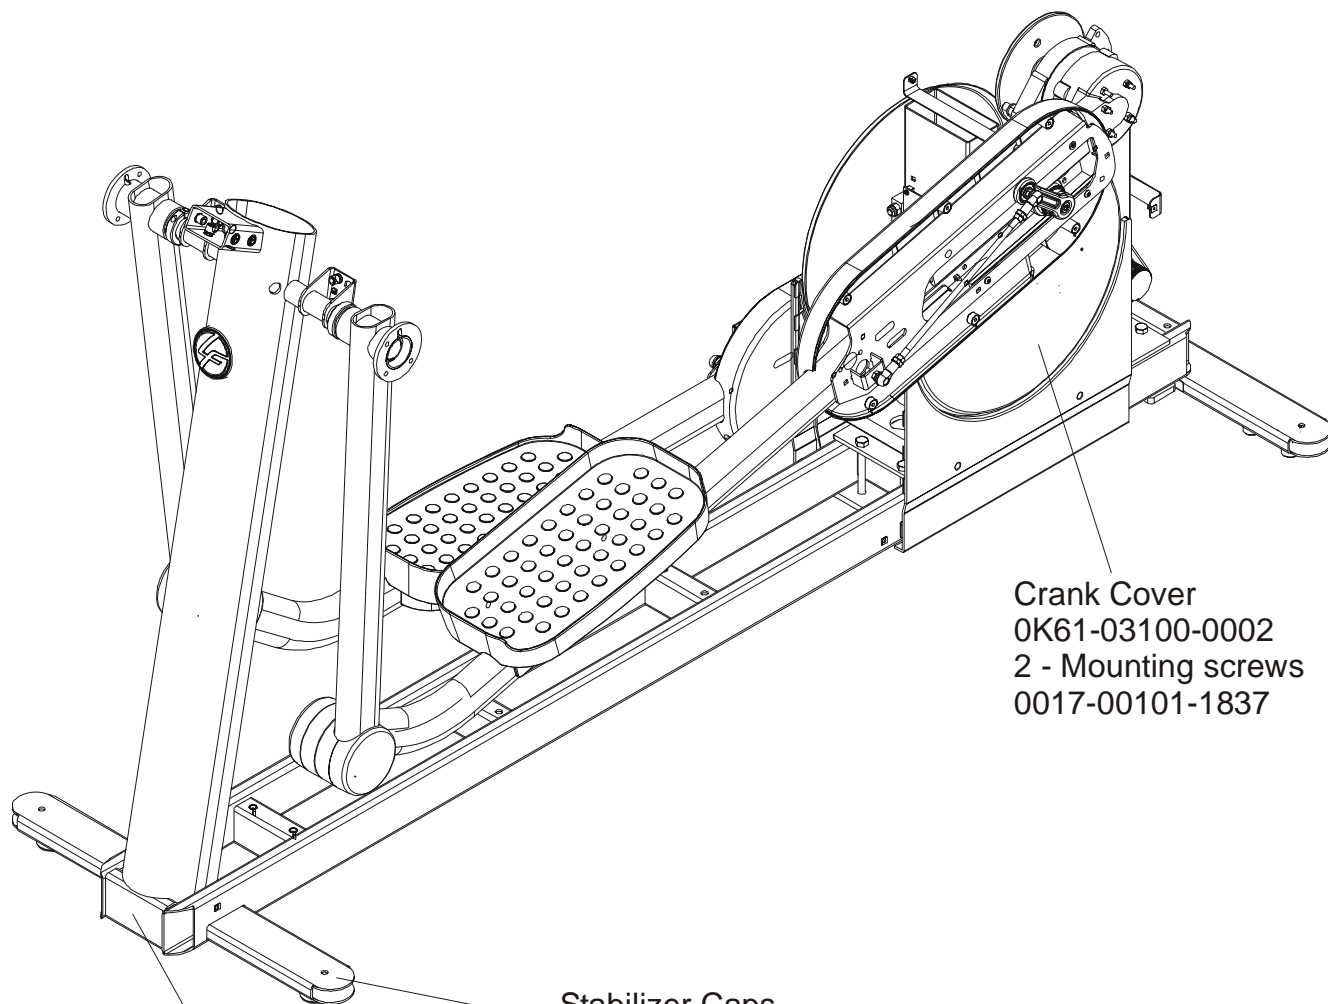

ARCTIC SILVER QUIET DRIVE 93X
Crank Cover and Lower Caps

93X-0XXX-04
S/N XWF100000

Crank Cover
OK61-03100-0002
2 - Mounting screws
0017-00101-1837

Stabilizer Caps
4 - OK62-01003-0000

Front frame Cap
OK62-01004-0000
Mounting Screws
(Located on front sides of Ladder Frame Cover)
2- 0017-00101-1795