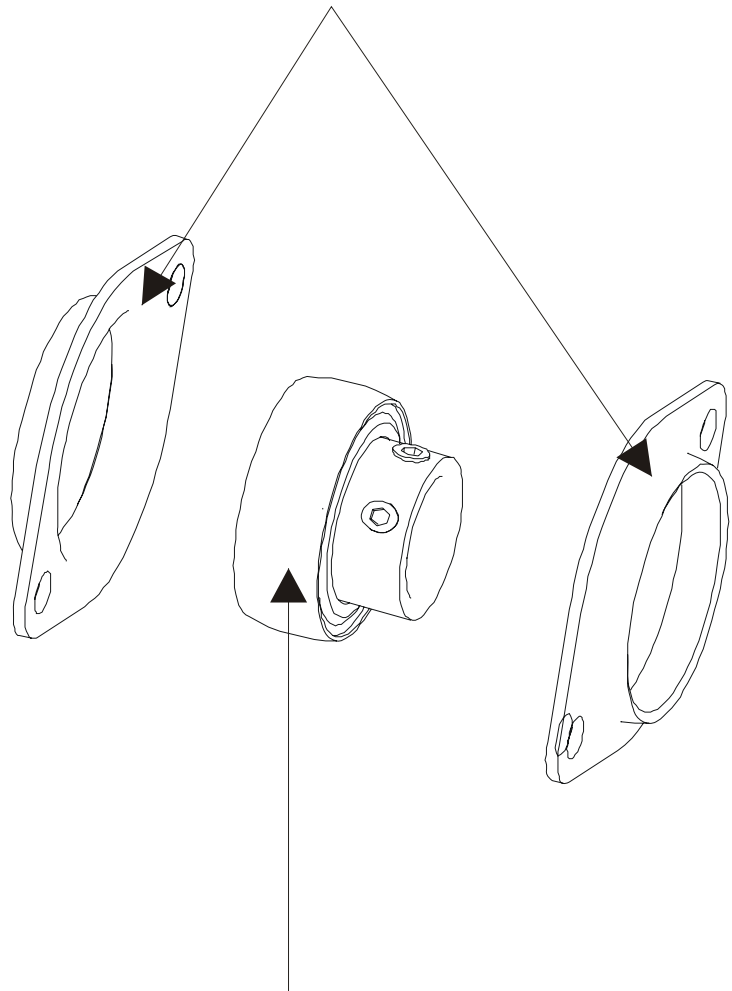

This assembly is used 4 times on the drive module assembly.

Service Kit-
GK62-00002-0044
Includes:

- 1- crankshaft
- 2- bearings
- 2- sets of bearing flanges
- 4- nuts and washers

Service Kit- GK62-00002-0045
Includes:

- 1 - intermediate shaft
- 2 - bearings
- 2- sets of bearing flanges
- 4- nuts and washers

Bearing Flanges (2)
0K62-01220-0000

1" Bearing
0K62-01221-0000