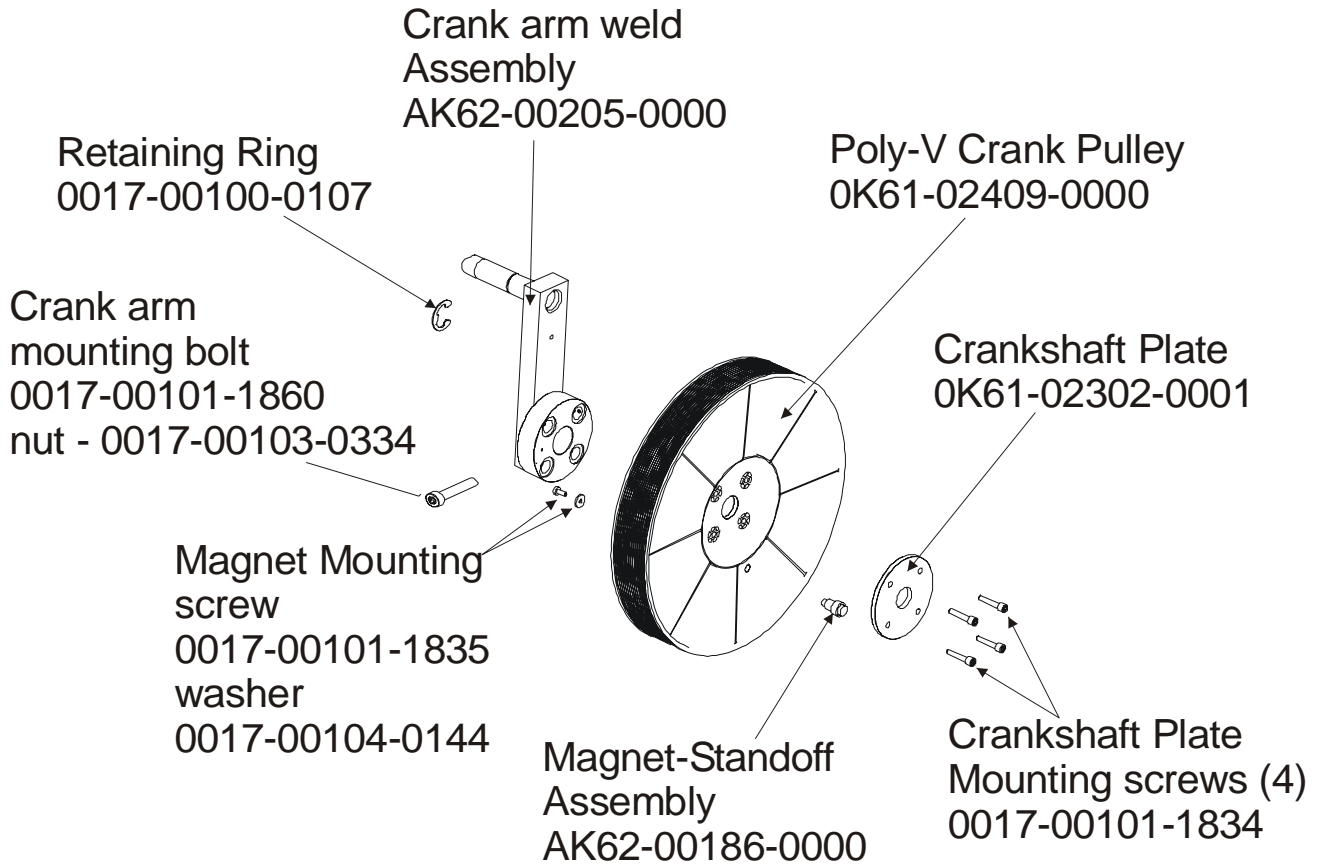

ARCTIC SILVER QUIET DRIVE 93X
Crank arm-pulley Assembly

93X-0XXX-04
S/N XWF100000