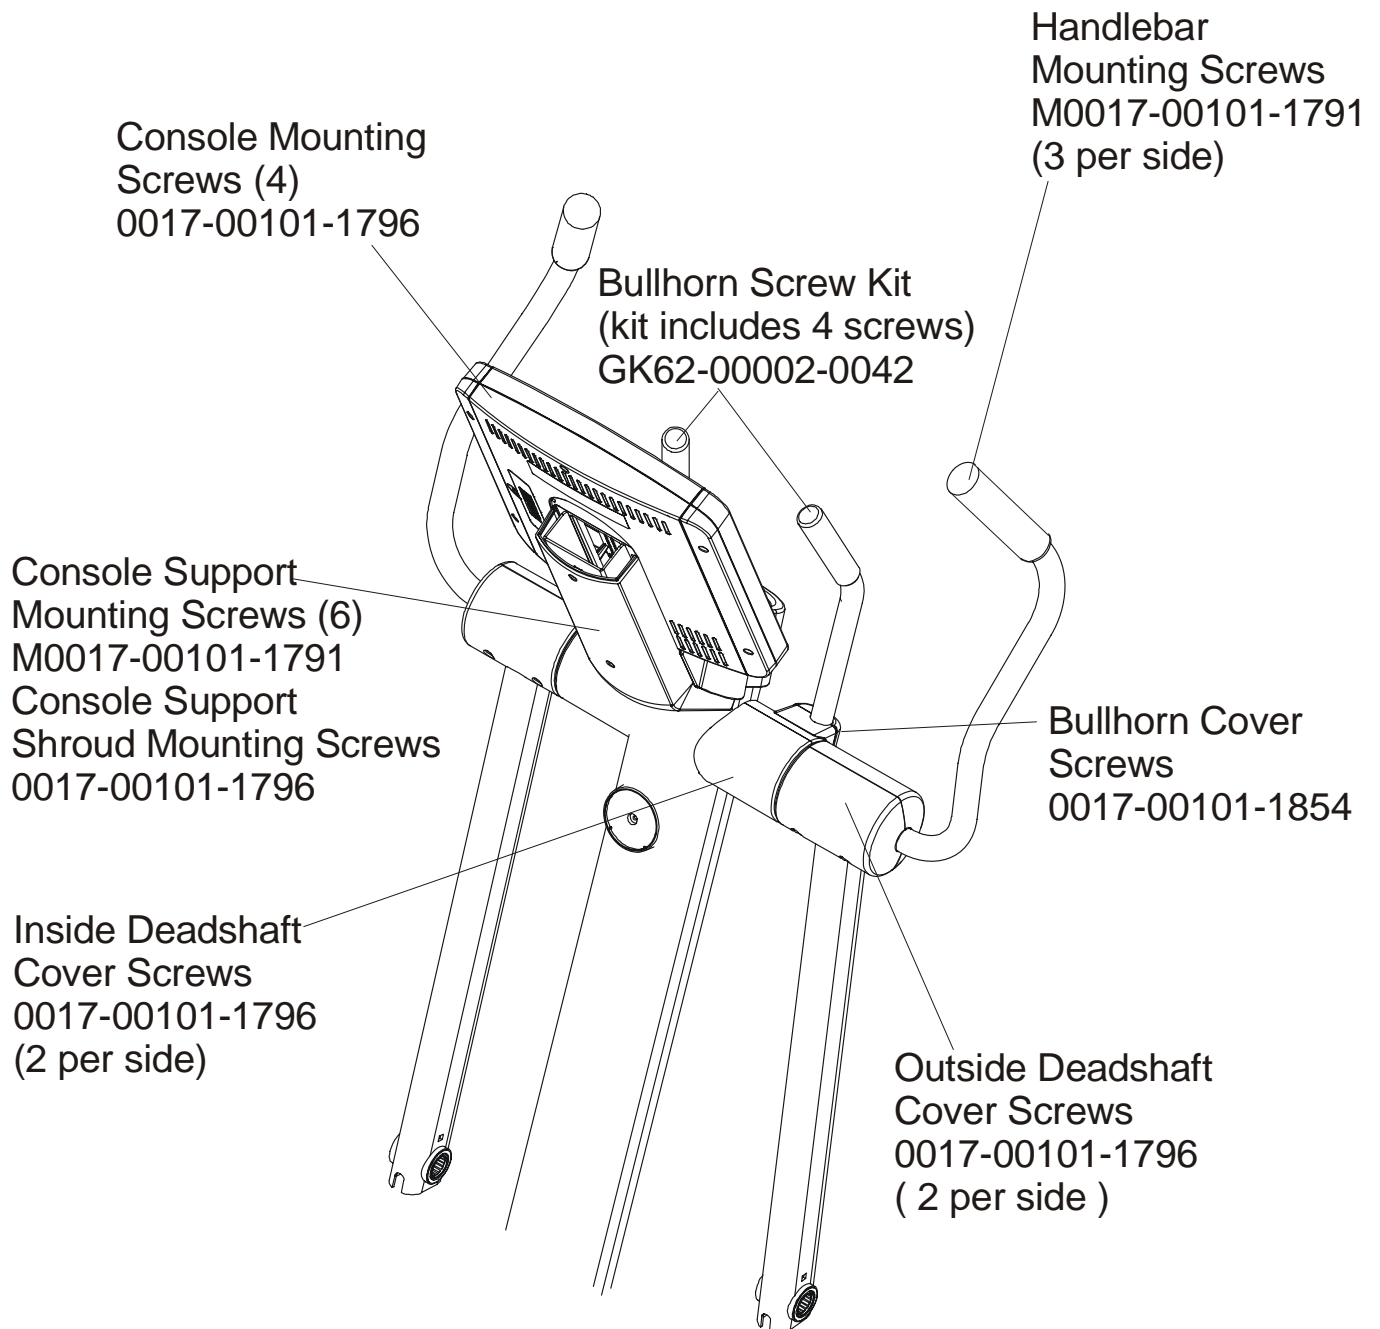

ARCTIC SILVER QUIET DRIVE 93X
Upper Frame Hardware

93X-0XXX-04
S/N XWF100000

Items Not Shown	
Accessory Tray	0K62-01022-0000
Accessory Tray Mounting Screws (2)	0017-00101-1846