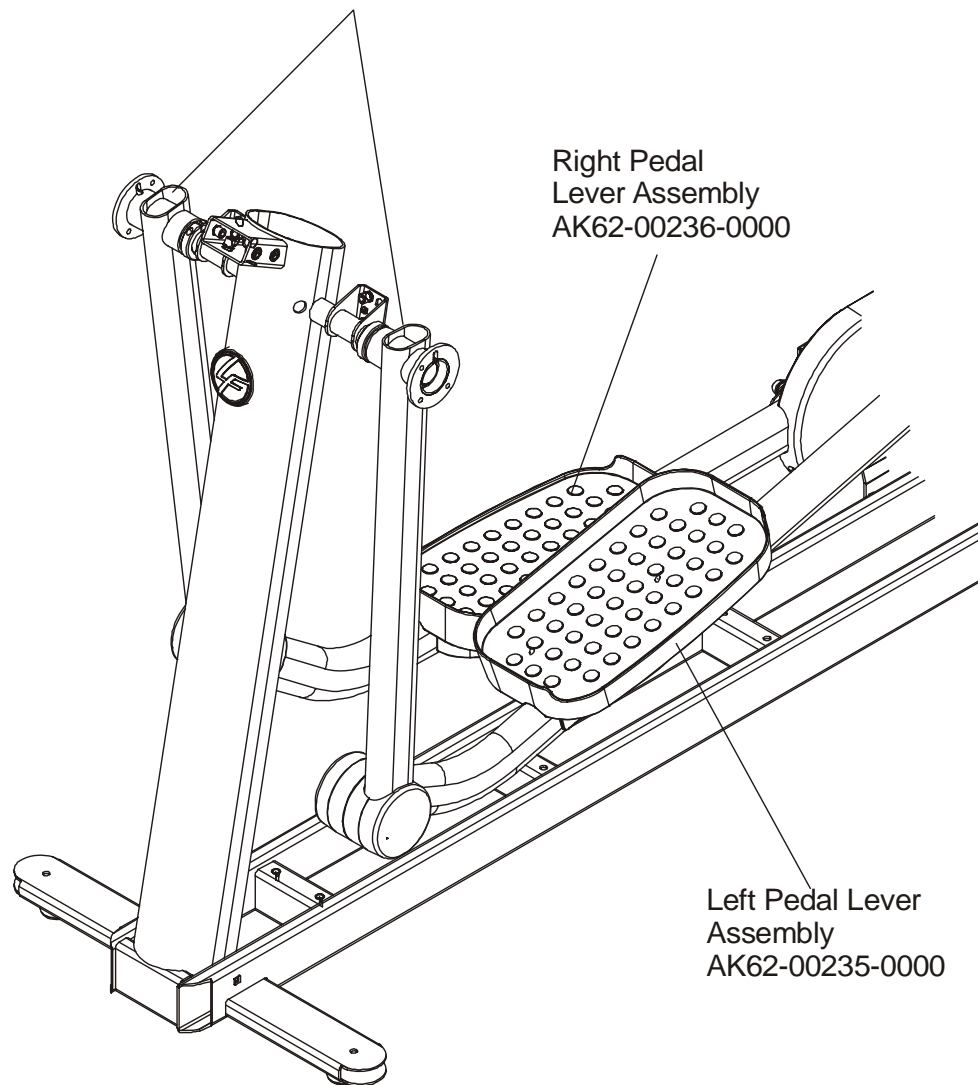

ARCTIC SILVER QUIET DRIVE 93X

Rocker Arms & Pedal Levers

93X-0XXX-04

S/N XWF100000

Rocker Arms Kit
GK62-00002-0070
contents:

Rocker Arms (2)
Hardened Spacers (2)
Oilite Washers (2)
Retaining Rings (2)
Loctite 620
Alcohol pad

Rocker Arms
AK62-00002-0070
Shaft Collar w/Screws
0K61-01259-0000