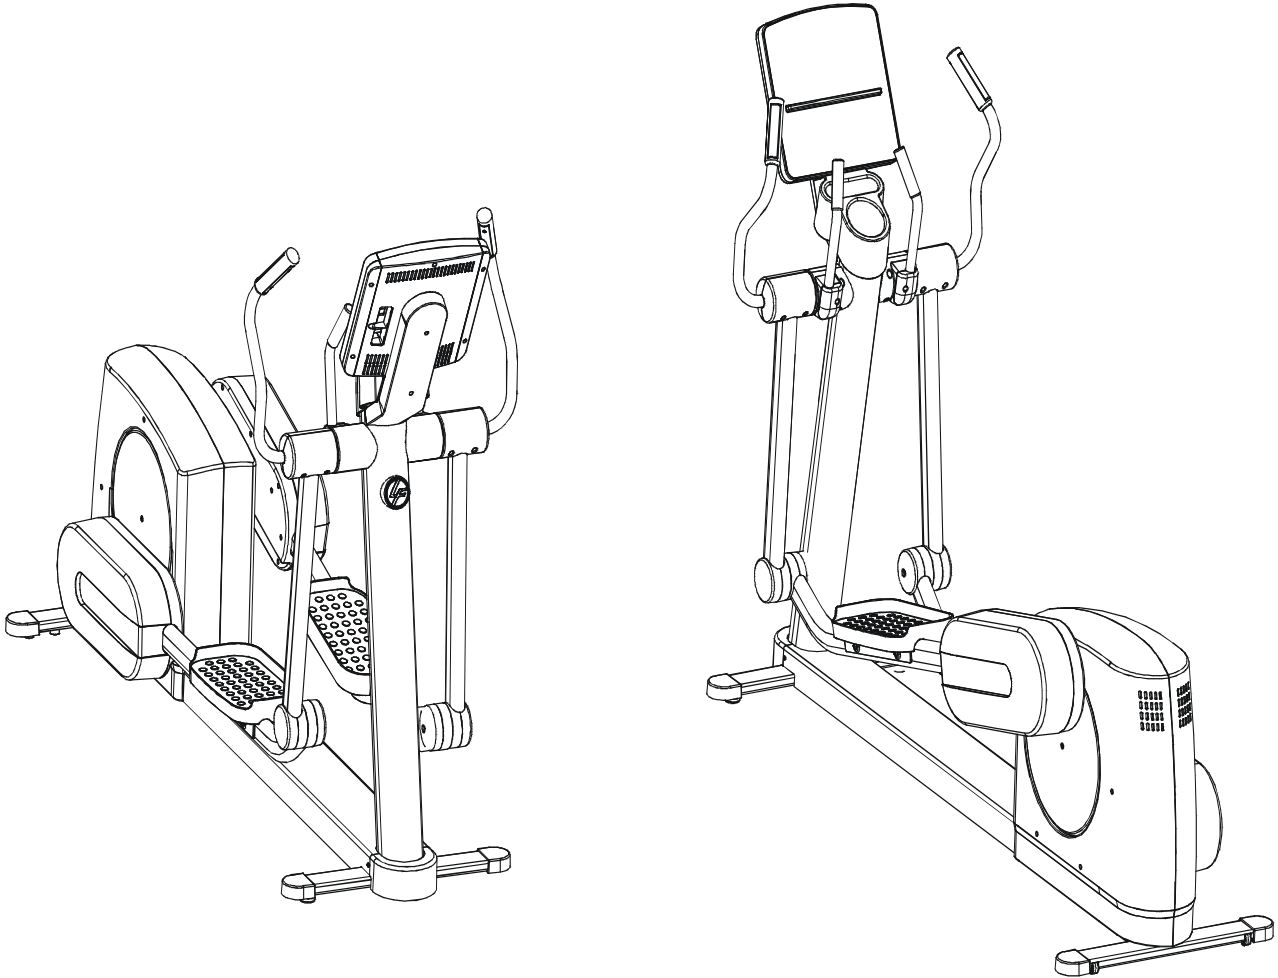

# LifeFitness

ARCTIC SILVER QUIET DRIVE CROSS  
TRAINER 93X-OXXX-04

Customer Support Services  
**PARTS MANUAL** rev 30 Jul 2008

**ARCTIC SILVER QUIET DRIVE 93X**  
**REFERENCES**

**93X-0XXX-04**  
**S/N XWF100000**

|   |  |
|---|--|
| OPERATION MANUAL – (ENG)  | M051-00K62-A181  |
| OPERATION MANUAL – (F/S/P)  | M051-00K62-A182  |
| OPERATION MANUAL – (G/D/I)  | M051-00K62-A183  |
| OPERATION MANUAL – (JAP)  | M051-00K62-A184  |
| SERVICE MANUAL  | M051-00K62-A149  |
| TOUCH UP PAINT:<br>SPRAY CAN<br>.5 OZ BOTTLE W/APPLICATOR<br>.33 OZ PEN   | 0017-00008-0204<br>0017-00008-0205<br>0017-00008-0206  |
| HARDWARE BAG  | AK62-00152-0001  |
| POWER CABLE WITH BRACKET<br>ASSEMBLY<br>CONSISTS OF:<br>120" COAX CABLE ASSY.<br>120" POWER EXTENSION CABLE<br>ACCESS PANEL BRACKET<br>F-TYPE PANEL CONNECTOR<br>#8 PLASTIC GROMMET | AK62-00210-0000<br><br>AK32-00020-0002<br>AK32-00078-0001<br>0K62-01179-0001<br>0017-00021-2846<br>0017-00042-0754 |
| PLUG IN OPTION 120/60   | GK62-00002-0018  |
| PLUG IN OPTION 240/50 UK  | GK62-00002-0019  |
| PLUG IN OPTION 240v AUS   | GK62-00002-0020  |
| PLUG IN OPTION 230/50 CONT.   | GK62-00002-0021  |
| C-SAFE KIT  | GK63-00002-0003  |

**Note: Adding the version –02 attachable LCD TV to this model makes it a 93XER-XXX-04. See the Entertainment parts list marked LCD-0XXX-02 for the part numbers and descriptions for the attachable LCD TV, remote and hardware for this product.**