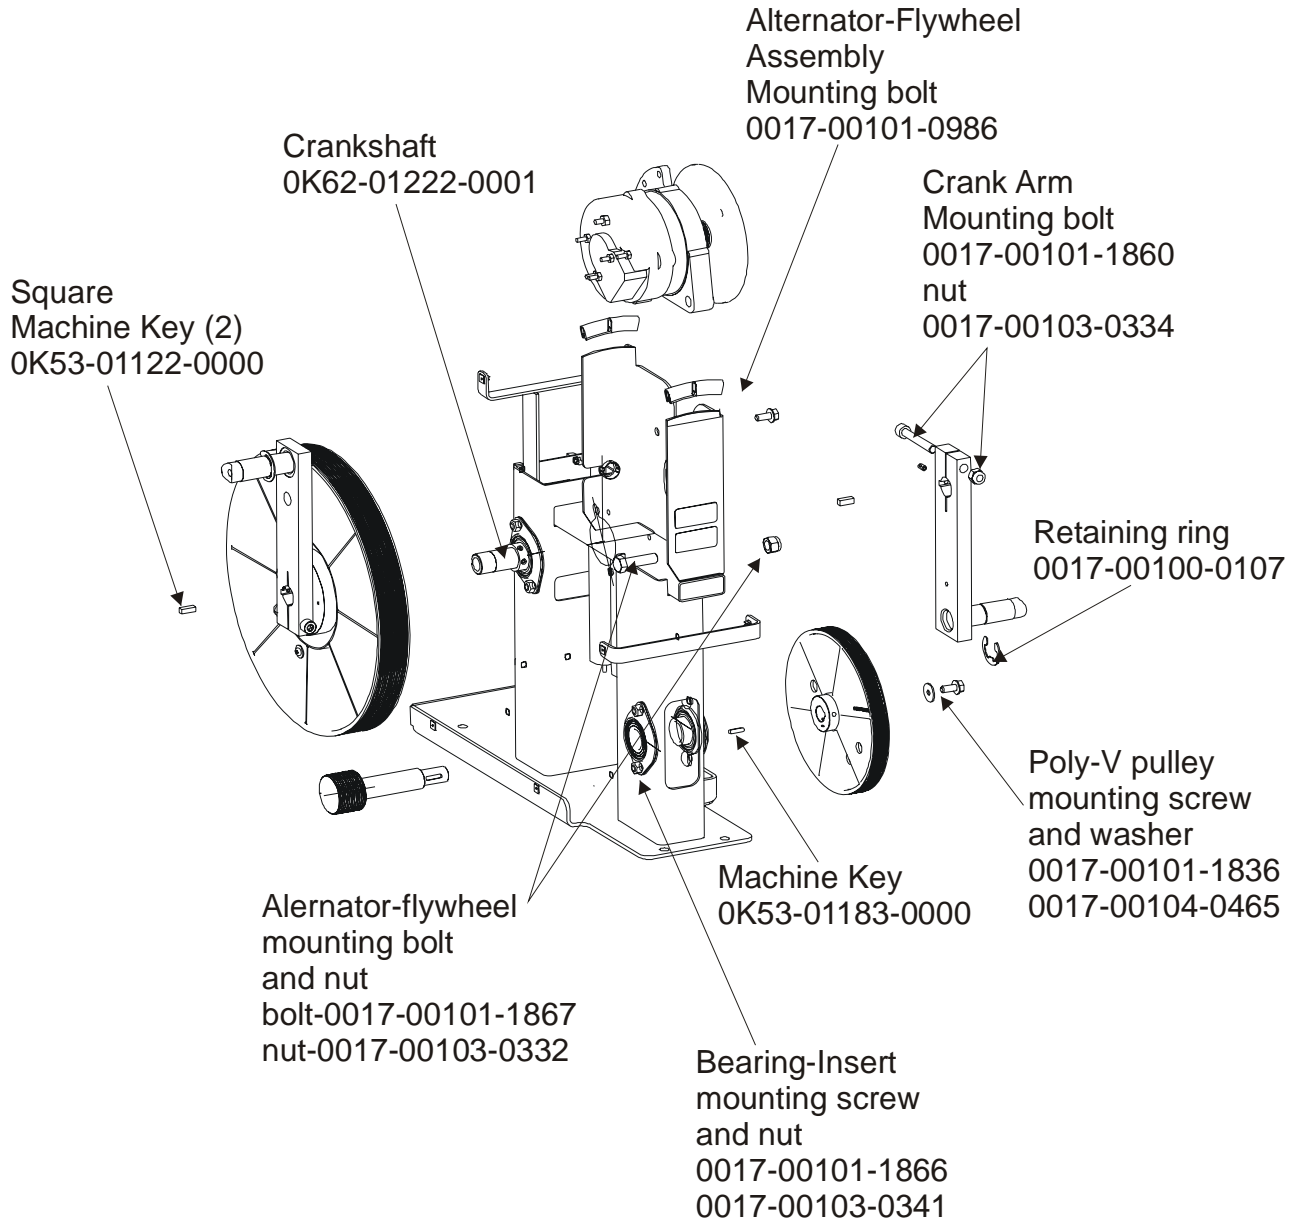

ARCTIC SILVER QUIET DRIVE 93X
Drive Module Hardware

93X-0XXX-04
S/N XWF100000