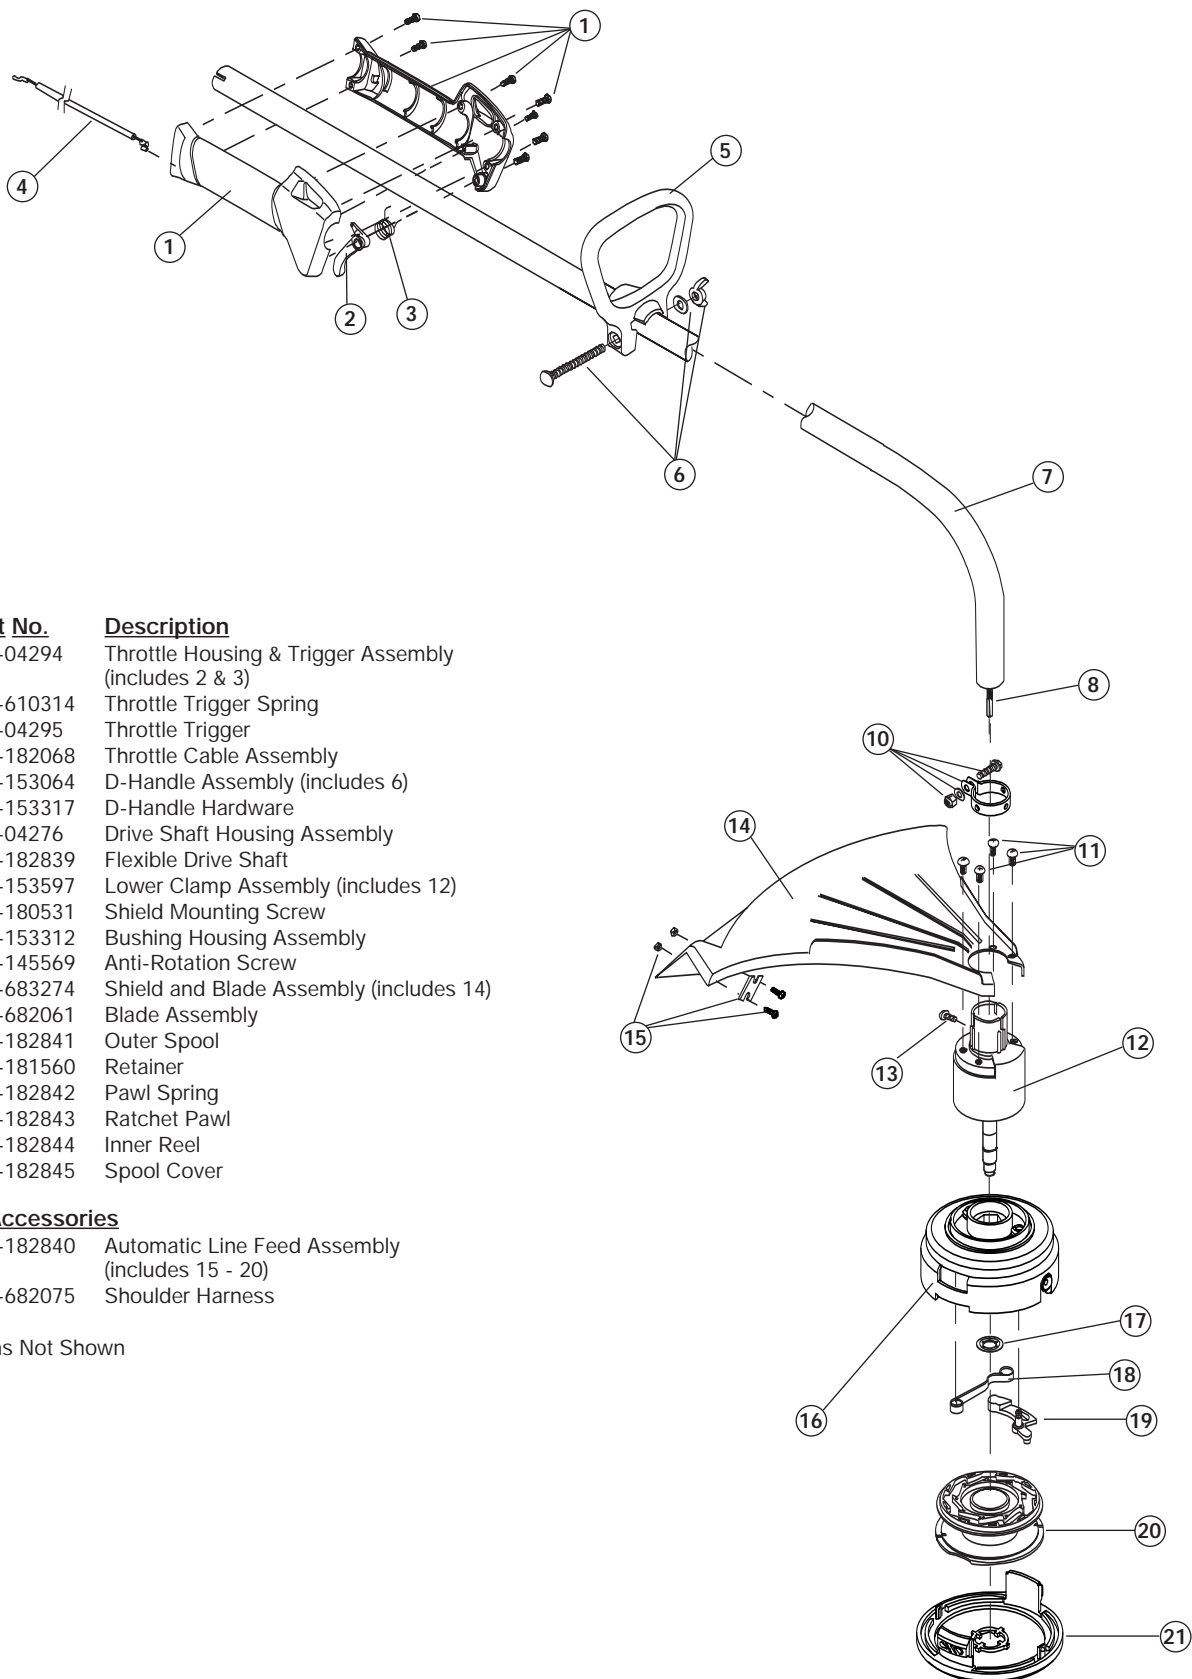

BOOM AND TRIMMER PARTS - MODEL 704-VP

2-CYCLE GAS TRIMMER

PPN 41AD7V4G734

Item	Part No.	Description
1	753-04294	Throttle Housing & Trigger Assembly (includes 2 & 3)
2	791-610314	Throttle Trigger Spring
3	753-04295	Throttle Trigger
4	791-182068	Throttle Cable Assembly
5	791-153064	D-Handle Assembly (includes 6)
6	791-153317	D-Handle Hardware
7	753-04276	Drive Shaft Housing Assembly
8	791-182839	Flexible Drive Shaft
9	791-153597	Lower Clamp Assembly (includes 12)
10	791-180531	Shield Mounting Screw
11	791-153312	Bushing Housing Assembly
12	791-145569	Anti-Rotation Screw
13	791-683274	Shield and Blade Assembly (includes 14)
14	791-682061	Blade Assembly
15	791-182841	Outer Spool
16	791-181560	Retainer
17	791-182842	Pawl Spring
18	791-182843	Ratchet Pawl
19	791-182844	Inner Reel
20	791-182845	Spool Cover