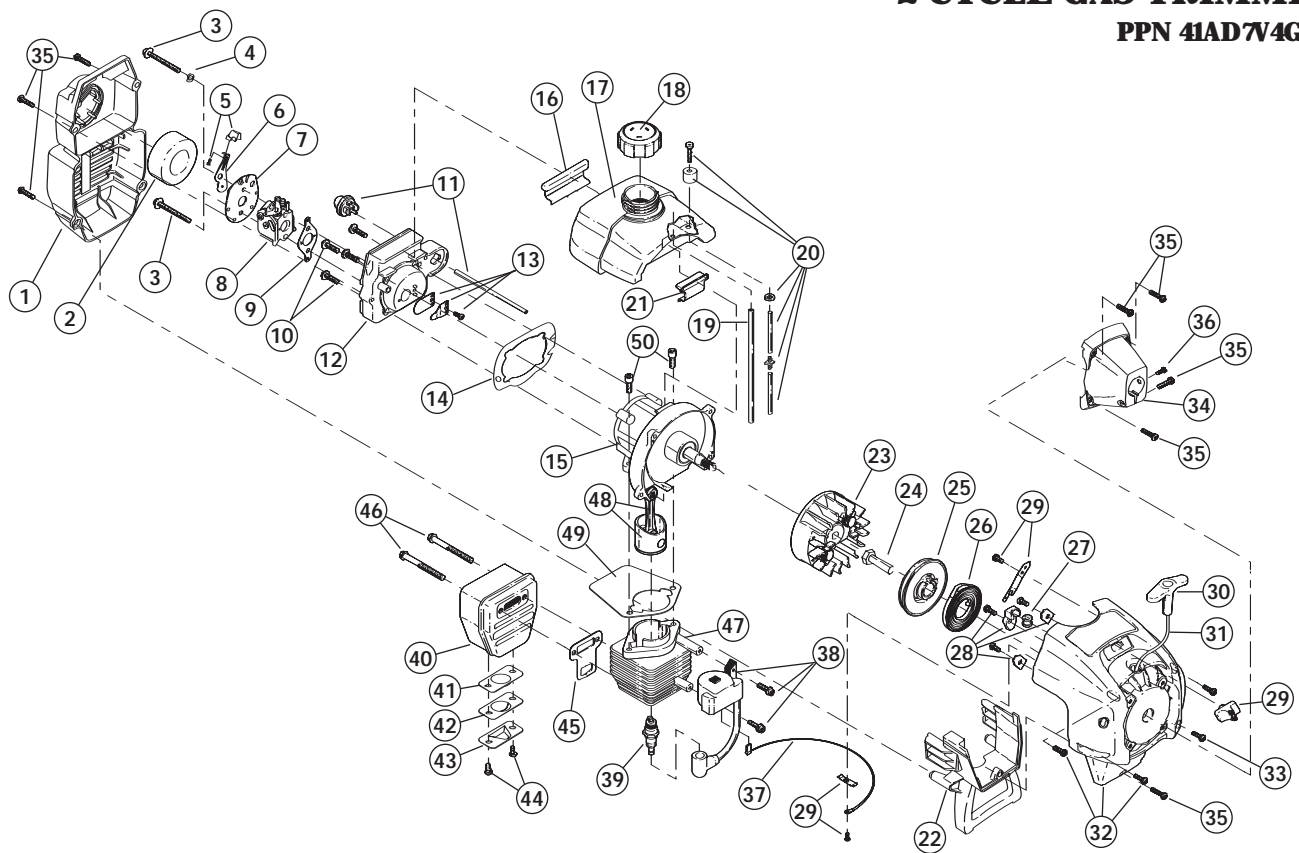

ENGINE PARTS - MODEL 704rVP 2-CYCLE GAS TRIMMER

PPN 41AD7V4G734

Item	Part No.	Description	Item	Part No.	Description
1	791-182059	Air Cleaner/Muffler Cover Assembly (includes 2 & 35)	31	791-613103	Rope
2	791-180350B	Air Cleaner Filter	32	791-181443	Starter Housing Assembly (includes 25-31, 33 and 34)
3	791-180351	Carburetor Mounting Screw Assembly	33	791-181862	Housing Screw
4	791-180226	Wavey Washer	34	791-182797	Clutch Cover Assembly (includes 35 & 36)
5	791-182070	Choke Knob and Screw	35	791-181345	Cover Screw
6	753-04418	Choke Lever Assembly (includes 5)	36	791-182519	Anti-Rotation Screw
7	753-04419	Choke Lever and Plate (includes 6)	37	791-180036	Wire Lead
8	753-04408	Carburetor Assembly (includes 9 & 20)	38	753-04324	Module Assembly
9	791-610675	Carburetor Gasket	39	791-610311	Spark Plug
10	791-181860	Carb Mount Screw	40	753-04618	Muffler Assembly (includes 41-46)
11	791-683974B	Primer and Hose Assembly	41	753-04620	Spark Arrestor Screen
12	753-1196	Carb Mount Assembly (includes 10, 13 & 14)	42	753-04690	Spark Arrestor Plate
13	791-684451	Reed Assembly	43	753-04691	Spark Arrestor Hood
14	753-1208	Carburetor Mount Gasket	44	753-04315	Spark Arrestor Screws
15	753-04321	Crank Case Service Assembly (includes 10)	45	753-04619	Exhaust Gasket
16	791-612134	Rear Mounting Pad	46	753-04620	Muffler Mounting Bolt
17	753-04311	Fuel Tank Assembly (includes 18-20)	47	753-04323	Cylinder Assembly (includes 48 & 49)
18	791-182438	Fuel Cap Assembly	48	753-04367	Piston and Rod Assembly
19	791-181086	Fuel Return Line	49	753-1197	Cylinder Gasket
20	791-682039	Fuel Line Assembly	50	791-182723	Cylinder Bolt
21	791-145308	Front Mounting Pad	*	753-1209	Piston Ring
22	753-04702	Shroud Extension and Stand (includes 35)	*	753-04322	Short Block Assembly (includes 10, 15, 39, 47-50)
23	791-182736	Flywheel Assembly			
24	791-610303	Spacer			
25	753-1199	Recoil Pulley Assembly			
26	791-613102	Recoil Spring			
27	791-611061	Rope Guide			
28	791-181441	Pulley Retainer Assembly			
29	791-181442	Switch Assembly (includes 37)			
30	791-181079	Pull Handle			
			*	Items Not Shown