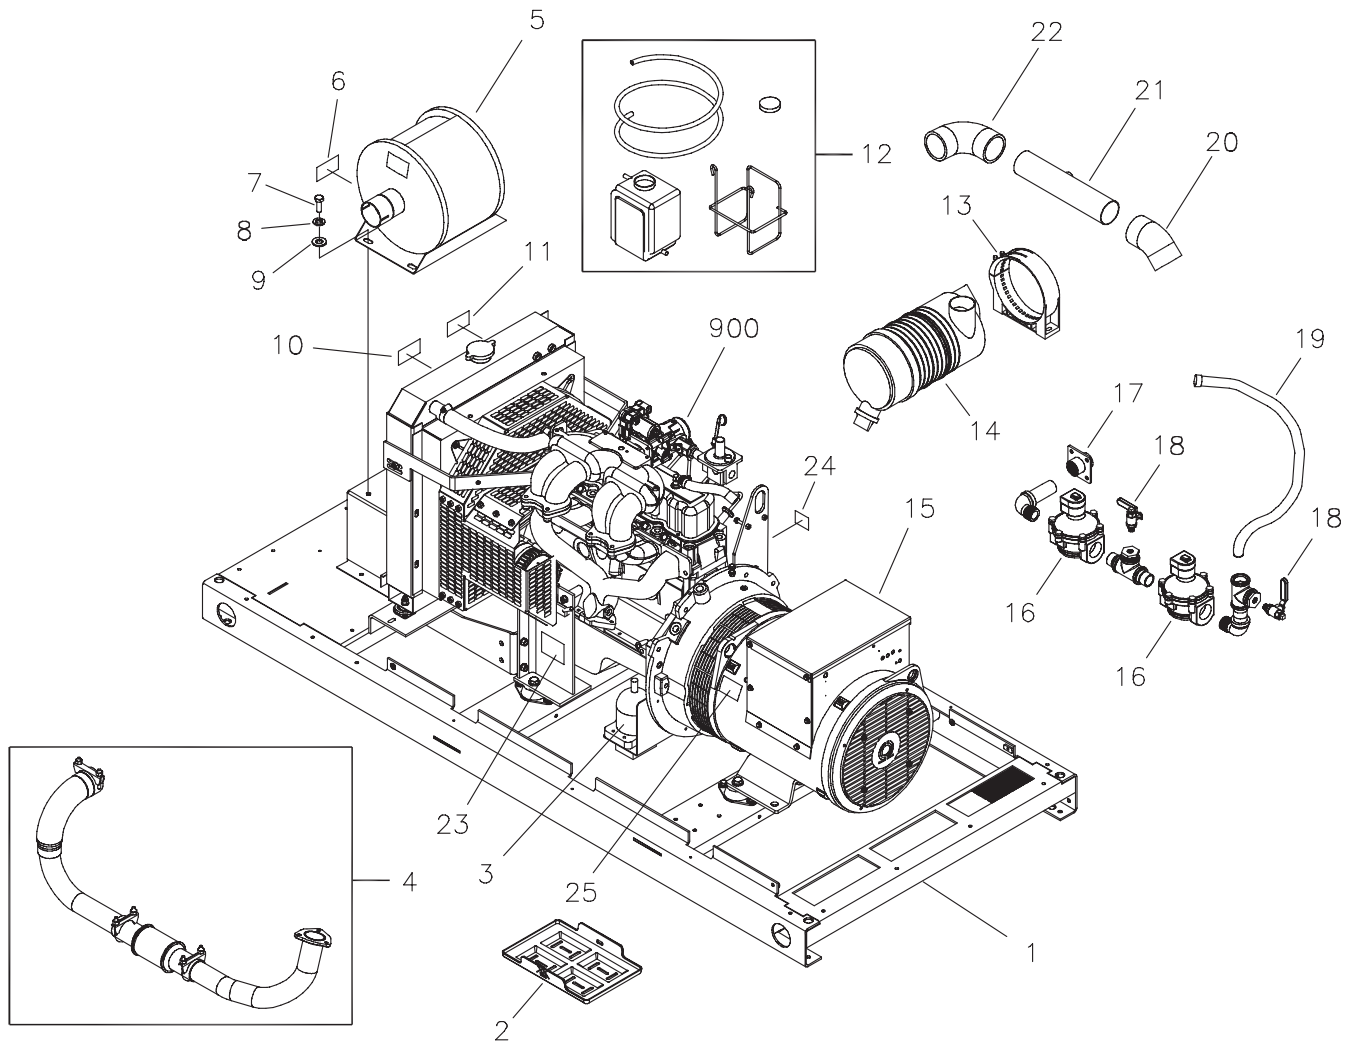

UNIT EXPLODED VIEW

Copyright © 2008 Briggs & Stratton Power Products Group, LLC. All rights reserved. No part of this material may be reproduced or transmitted in any form by any means without the express written permission of Briggs & Stratton Power Products Group, LLC.

UNIT PARTS LIST

Item	Part #	Description	Parts Not Illustrated	
1	AA204477GS	BASE	204347GS	KIT, Manual
2	205623GS	TRAY, Battery	205051GS	MANUAL, Operator's
3	206119GS	ASSY, Heater, Tank	205052GS	MANUAL, Install
4	204892GS	KIT, Exhaust	206992GS	MANUAL, Engine, PSI
5	204654GS	SILENCER, Muffler	841281	SWITCH, Oil Pressure
6	205398GS	DECAL, Burn Hazard	204751GS	SWITCH, Temperature
7	*	HHCS, 5/16 - 18 x 1	198866GS	ASSY, Wall Plate
8	*	WASHER, 5/16 - M8, Lock	205206GS	HOSE, Flex
9	*	WASHER, 5/16 - M8, Flat	206943GS	ASSY, Oil Drain Hose
10	205396GS	DECAL, Warning Hot Coolant	198573GS	FUSE, ATO Type 15amp
11	205399GS	DECAL, Warning Moving Parts	203374GS	PAINT, Touch-Up 1/2oz, Continuum Charcoal
12	205226GS	KIT, Bottle Overflow		
13	204868GS	CLAMP, Air Cleaner	198811GS	PAINT, Touch-Up 1/2oz, Metallic Silver
14	204274GS	ASSY, Air Cleaner		
	207026GS	Cartridge, Air Filter	205622GS	KIT, Hold Down Battery
15	204343GS	ASSY, Alternator	207025GS	KIT, Decals, Service
	207019GS	Assy, Rectifier		
	207020GS	Regulator, Voltage		
16	206120GS	ASSY, Fuel Valve	Optional Accessories	
17	AA204802GS	COUPLER, Fuel System	199475GS	PAINT, Touchup, 12oz Spray, Silver
18	206626GS	VALVE, Ball 1/4"	203417GS	PAINT, Touchup, 12oz Spray, Continuum Charcoal
19	206455GS	ASSY, Hose, Fuel	203374GS	PAINT, Touch-Up, Continuum Charcoal
20	205012GS	ELBOW, Rubber		
21	204841GS	TUBE, Inlet, Air	198811GS	PAINT, Touch-Up, Metallic Silver
22	204869GS	ELBOW, Rubber		
23	200409GS	DECAL, Warning, Hot		
24	186649GS	DECAL, Oil Drain		
25	205401GS	DECAL, Explosion Hazard		
900	§	ENGINE		

* - Items without part numbers are common fasteners and are available at your local hardware store.

§ - Contact Engine Manufacturer