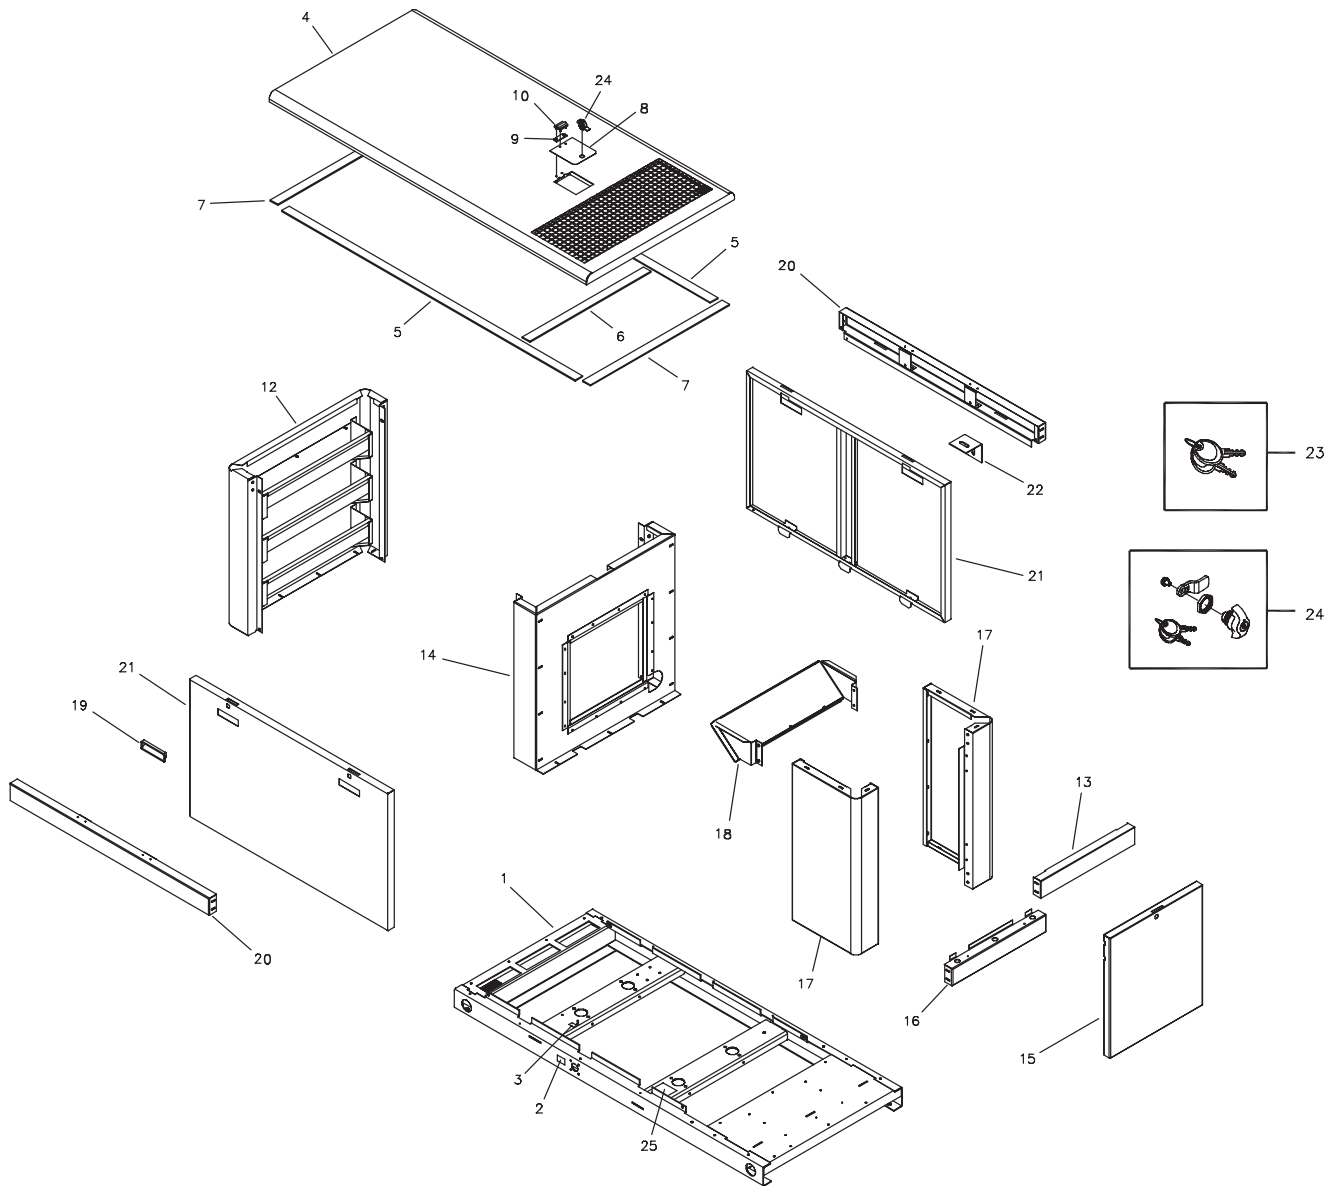

Home Generator Systems

Illustrated Parts List
Les Parties Illustrées Enumèrent
Las Partes Ilustradas Listan

Liquid-Cooled
Home Generator System
Model / Modelo / Modèle
076000

UNIT EXPLODED VIEW

Copyright © 2008 Briggs & Stratton Power Products Group, LLC. All rights reserved. No part of this material may be reproduced or transmitted in any form by any means without the express written permission of Briggs & Stratton Power Products Group, LLC.

* - Items without part numbers are common fasteners and are available at your local hardware store.

§ - Contact Engine Manufacturer

ENCLOSURE EXPLODED VIEW & PARTS LIST

Item	Part #	Description
1	AA204477GS	BASE
2	186643GS	DECAL, Fuel Inlet
3	B4986GS	DECAL, Ground
4	205849GS	ASSY, Roof
5	205368BGS	SEAL TAPE, Vinyl
6	205368CGS	SEAL TAPE, Vinyl
7	205368AGS	SEAL TAPE, Vinyl
8	T204451GS	COVER, Radiator
9	T204443GS	HINGE, Plate
10	T204443GS	HINGE, Plate Cover
12	205855GS	ASSY, Bulkhead, Alt.
13	205853GS	ASSY, Support Rail, Top
14	205850GS	ASSY, Bulkhead, Engine
15	205854GS	ASSY, Door

Parts Not Illustrated

205358GS	SEAL, Hollow, 200 Ft Roll (Cut to Fit)
205357GS	SEAL, Tape, Vinyl, 50 Ft Roll (Cut to Fit)

CONTROL PANEL EXPLODED VIEW & PARTS LIST

Item	Part #	Description
1	204008GS	PANEL, Control
2	198516GS	CONNECTOR, Terminal, 10-Pin
3	21217GS	MOUNT, Vibration
4	201307GS	PLUG, Relay
5	205028GS	BLOCK, Terminal
6	205026GS	RELAY
7	198549GS	DECAL, Terminal Block
8	205029GS	BLOCK, Terminal
9	190841GS	TERMINAL, Neutral
10	204519GS	INSULATOR
11	204178GS	CIRCUIT BREAKER
12	186173GS	BUSHING, Snap
13	192151GS	FUSE HOLDER
14	205110GS	FUSE
15	198550GS	DECAL, Ground Neutral
16	204530GS	KIT, Load Lug Conversion
17	B4986GS	DECAL, Ground