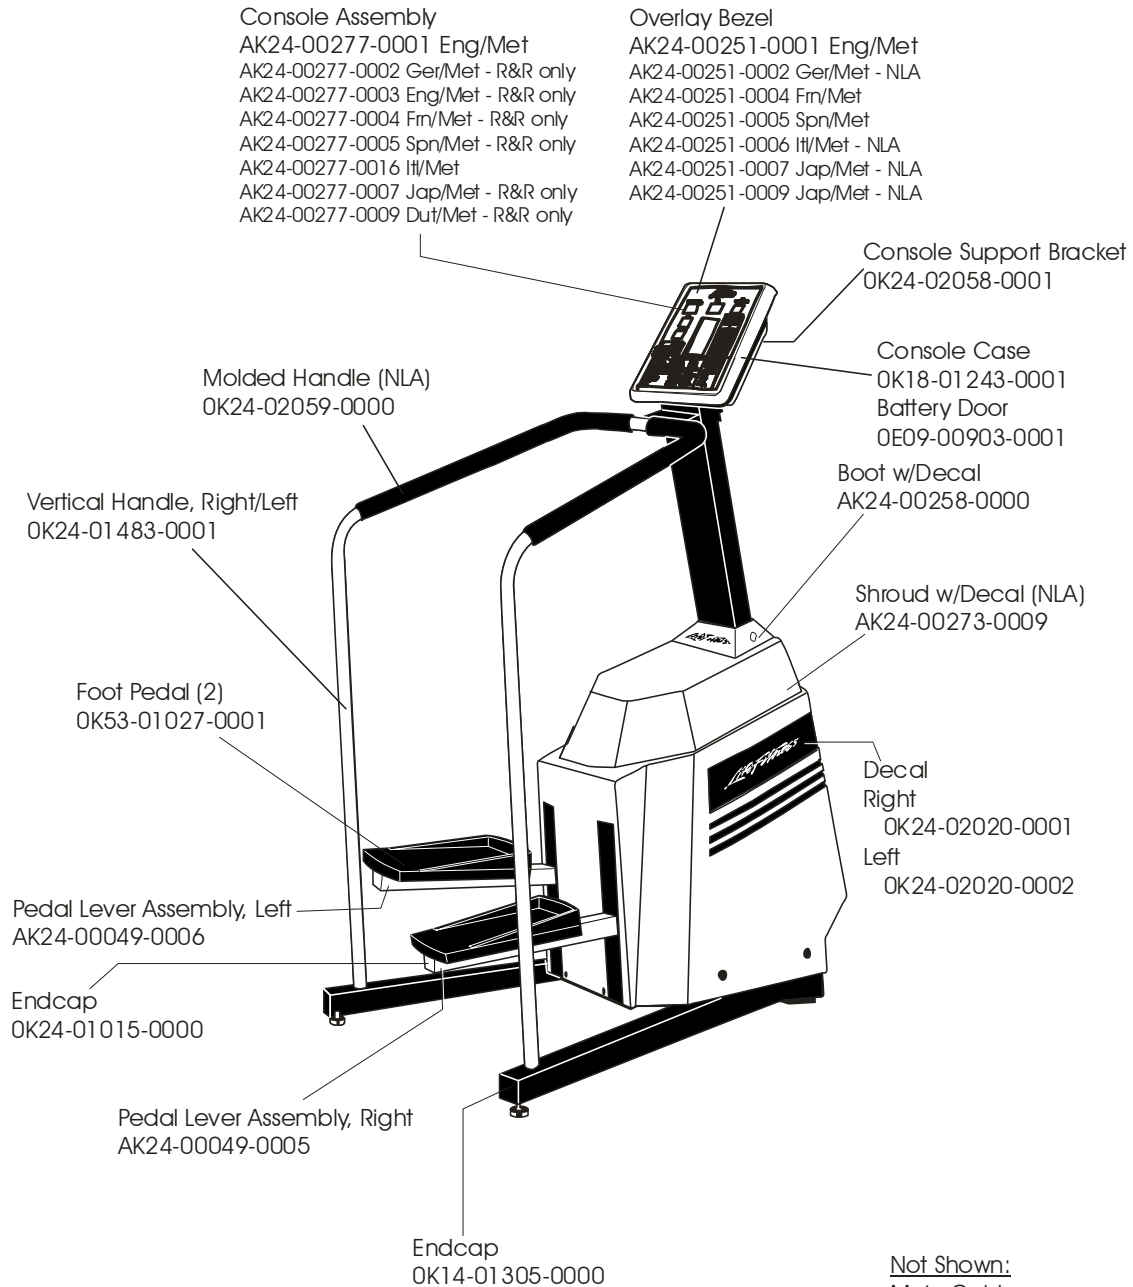

# LS-9100B STAIRCLIMBER

GK24-00021-XXXX  
SN: 216142 & up

# LS-9100B STAIRCLIMBER

GK24-00021-XXXX  
SN: 216142 & up

LS-9100B  
STAIRCLIMBER

GK24-00021-XXXX  
SN: 216142 & up