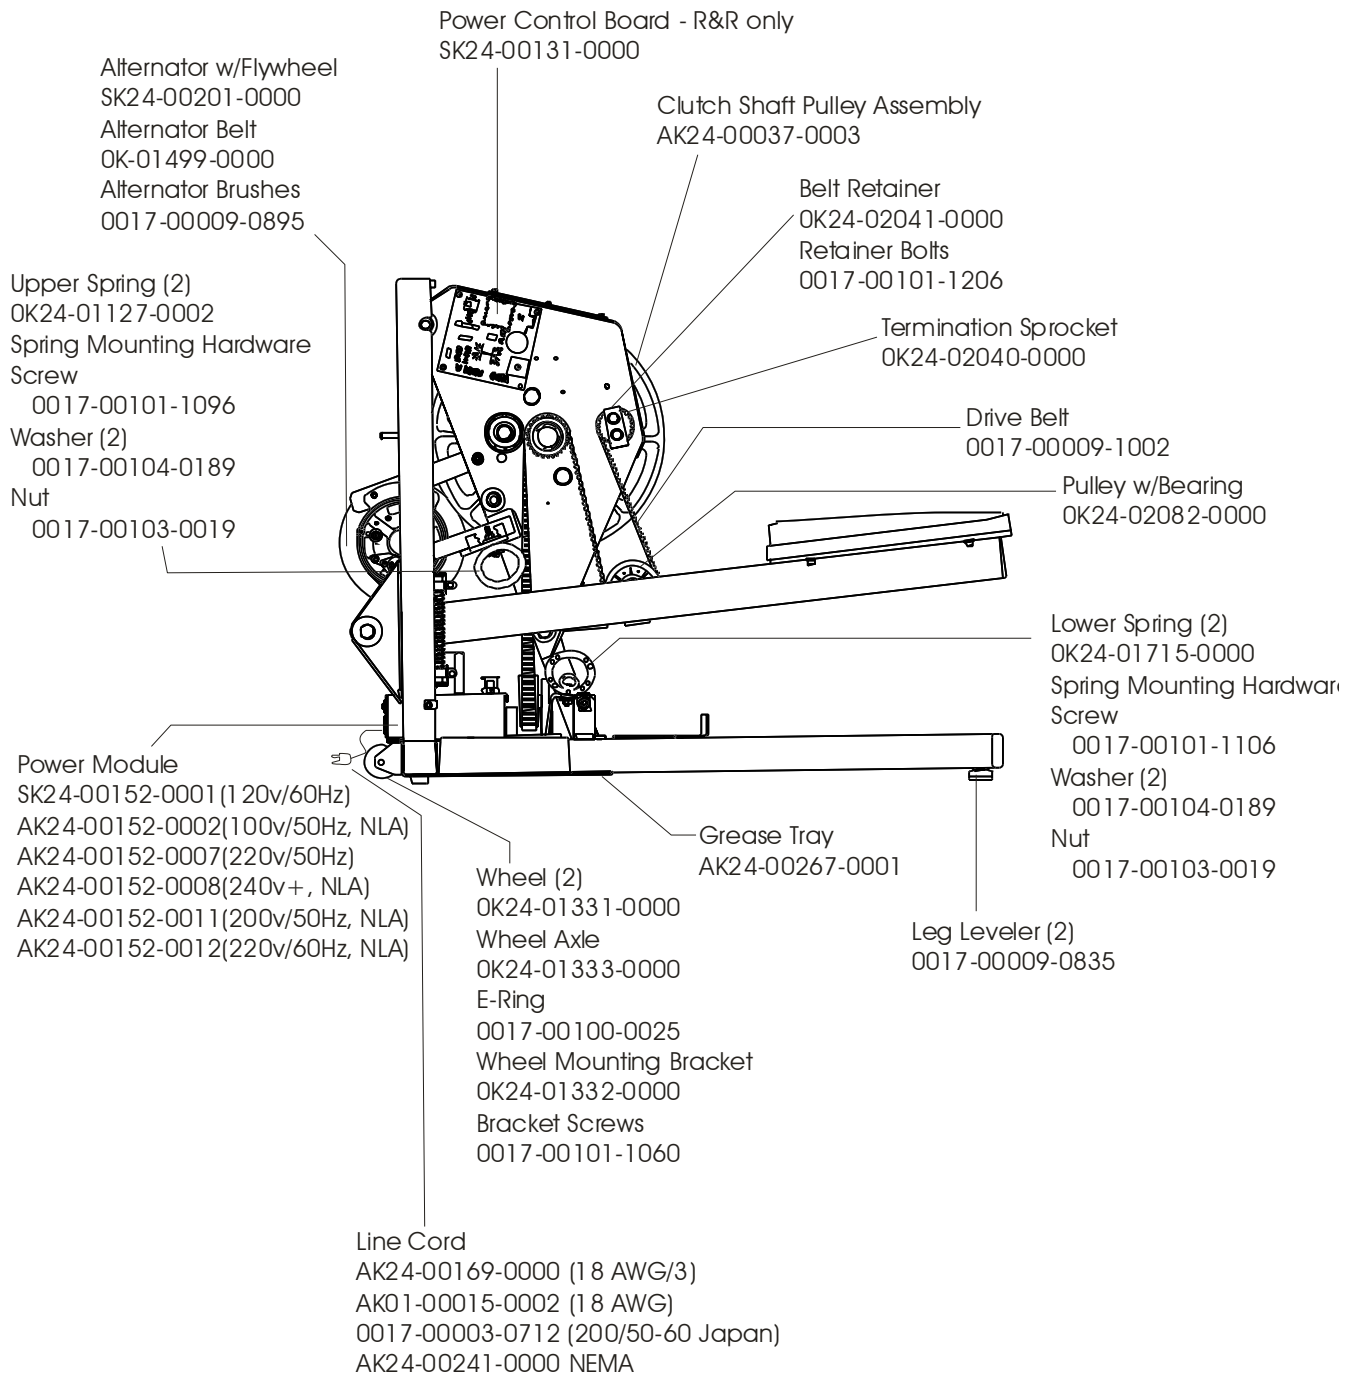

# LS-9100B STAIRCLIMBER

GK24-00021-XXXX  
SN: 216142 & up

# LS-9100B STAIRCLIMBER

GK24-00021-XXXX  
SN: 216142 & up

LS-9100B  
STAIRCLIMBER

GK24-00021-XXXX  
SN: 216142 & up