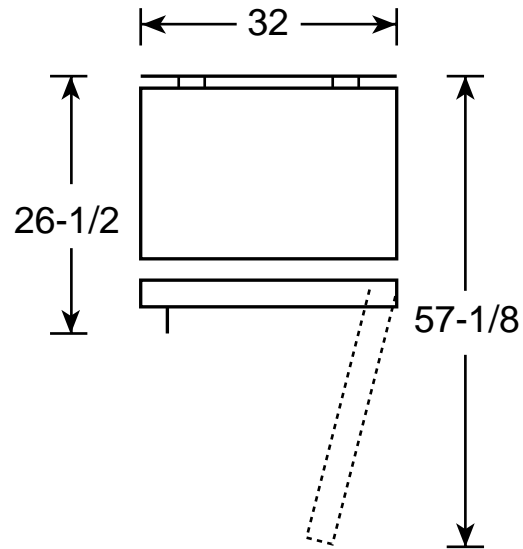

GE Appliances

FUM17SM—GE Manual Defrost Upright Freezer

Dimensions (in inches)

Front View

Top View

Air Clearances	
Each side (in.)	3
Top (in.)	3
Back (in.)	3

Specification Created 3/01

For answers to your Monogram® GE Profile™ or GE appliance questions, visit our website at WWW.GEAppliances.com or call GE Answer Center® service, 800.626.2000.

GE Appliances

FUM17SM—GE Manual Defrost Upright Freezer

Features and Benefits

- 17.1 cu. ft. Capacity
- Manual Defrost
- 3 Cabinet Shelves
- 5 Door Shelves
- Adjustable Temperature Control
- Defrost Water Drain
- Limited Food Loss Warranty
- Model FUM17SMRWH—White