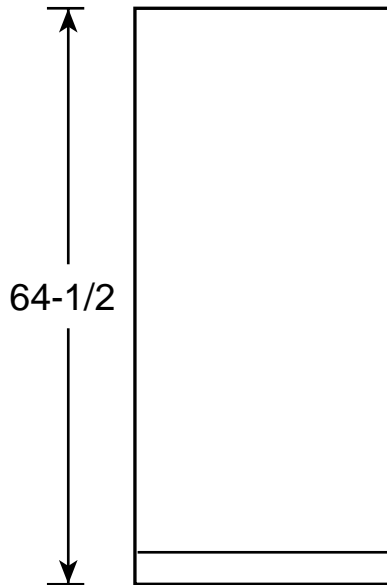

GE Appliances

FUM17SM—GE Manual Defrost Upright Freezer

Dimensions (in inches)

Front View

Top View

Air Clearances	
Each side (in.)	3
Top (in.)	3
Back (in.)	3

Specification Created 3/01

For answers to your Monogram® GE Profile™ or GE appliance questions, visit our website at WWW.GEAppliances.com or call GE Answer Center® service, 800.626.2000.

GE Appliances

FUM17SM—GE Manual Defrost Upright Freezer

Features and Benefits

- 17.1 cu. ft. Capacity
- Manual Defrost
- 3 Cabinet Shelves
- 5 Door Shelves
- Adjustable Temperature Control
- Defrost Water Drain
- Limited Food Loss Warranty
- Model FUM17SMRWH—White