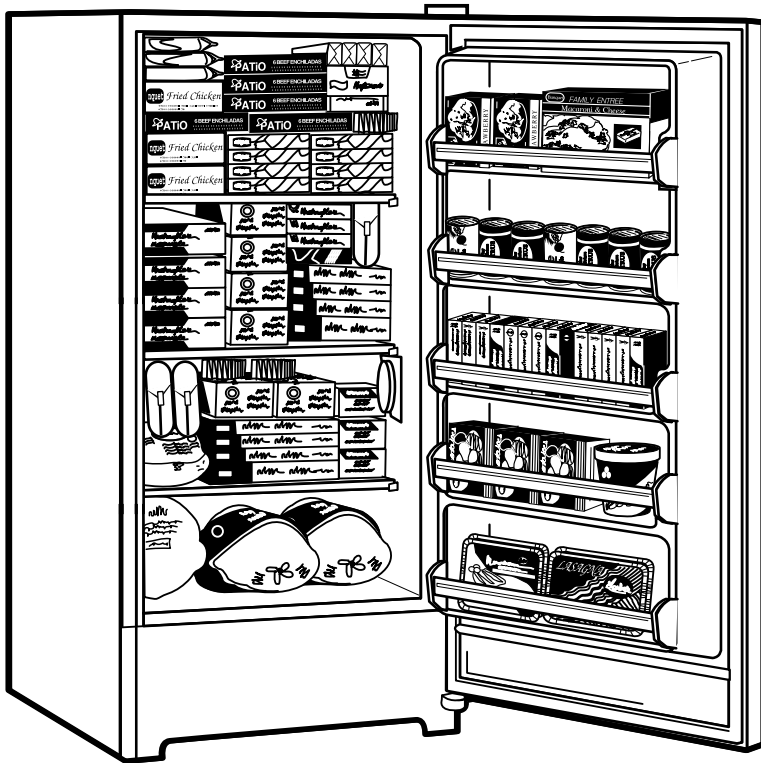

GE Appliances

FUM17SM—GE Manual Defrost Upright Freezer

Dimensions (in inches)

Front View

Top View

Air Clearances	
Each side (in.)	3
Top (in.)	3
Back (in.)	3

Specification Created 3/01

For answers to your Monogram® GE Profile™ or GE appliance questions, visit our website at WWW.GEAppliances.com or call GE Answer Center® service, 800.626.2000.

GE Appliances

FUM17SM—GE Manual Defrost Upright Freezer

Features and Benefits

- 17.1 cu. ft. Capacity
- Manual Defrost
- 3 Cabinet Shelves
- 5 Door Shelves
- Adjustable Temperature Control
- Defrost Water Drain
- Limited Food Loss Warranty
- Model FUM17SMRWH—White