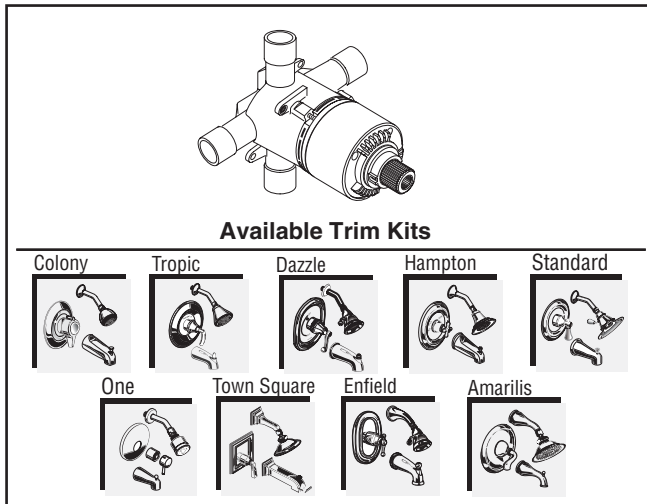

R110 Valve Body Shown

GENERAL DESCRIPTION:

Cast brass body, washerless ceramic disc valve cartridge with back-to-back capability and hot limit safety stop. Cycles from "off" to "cold" to "hot". Pressure balancing cartridge maintains constant output temperature in response to changes in relative hot and cold supply pressure. One-half inch inlets and outlets (choice of direct sweat, threaded, or PEX). Available with screwdriver stops. Rough-in plaster guard designed for use as thin-wall mounting adaptor. Valve body will accept a variety of decorative Bath/Shower trims.

PRODUCT FEATURES:

Cast Brass Valve Body: Durable - Quality that will last a lifetime. Ideal material for prolonged contact with water.

Ceramic Disc Valve Cartridge: Assures a lifetime of drip-free performance. Allows easy fine tuning of temperature (125° handle rotation from off to hot).

Pressure Balancing Valve Cartridge: Maintains constant output temperature in response to changes in hot and cold supply pressure. Diaphragm system engineered to eliminate cross flow. Avoids failure due to mineral deposits - ideal for use in hard water

Back-to-Back Capability: Hot and cold can be reversed quickly and easily.

Adjustable Hot Limit Safety Stop: Limits the amount of hot water allowed to mix with cold. Reduces the risk of accidental scalding.

Exclusive Plaster Guard: Plaster guard is designed to protect valve during installation and serve as a mounting plate for thin-wall installations. 2 piece design allows valve to be tested prior to trim installation.

Wide Rough-in Range: From 1-5/8" to 3-1/4".

MODEL NUMBER:

- ☐ **R110 Pressure Balance Rough Valve Body only**
  Direct sweat inlets/outlets. LESS trim.
- ☐ **R110SS Pressure Balance Rough Valve Body only with Screwdriver stops**
  Direct sweat inlets/outlets. Screwdriver stops. LESS trim.
- ☐ **R115 Pressure Balance Rough Valve Body only**
  Female thread inlets/outlets. LESS trim.
- ☐ **R115SS Pressure Balance Rough Valve Body only with Screwdriver stops**
  Female thread inlets/outlets. Screwdriver stops. LESS trim.
- ☐ **R117 Pressure Balance Rough Valve Body only**
  PEX inlets/Direct sweat outlets. LESS trim.
- ☐ **R117SS Pressure Balance Rough Valve Body only with Screwdriver stops**
  PEX inlets/Direct sweat outlets. Screwdriver stops. LESS trim.

See reverse for available trim kits.