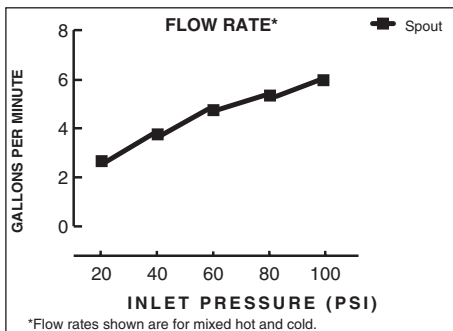

Valve + Trim: Trim Kit & Valve Body Packaged Separately

To order: Specify valve body **and** trim kit desired

Example: R110 - Direct Sweat Valve Body

T215.710 - Hampton Bath/Shower Trim Kit (Porcelain Lever Handle)

CODES AND STANDARDS

These products meet or exceed the following codes and standards:

- ASSE 1016
- ASME A112.18.1
- CSA B 125

• Showerhead with 2.5gpm/9.5L.min. flow restrictor.

VALVES						
	R110	R110SS	R115	R115SS	R117	R117SS
	Direct Sweat Inlets/Outlets	Direct Sweat Inlets/Outlets w/ Screwdriver Stops	Female Thread Inlets/Outlets	Female Thread Inlets/Outlets w/ Screwdriver Stops	PEX Inlets/Direct Sweat Outlets	PEX Inlets/Direct Sweat Outlets w/ Screwdriver Stops

TRIM KITS		Colony*	Tropic	Dazzle	Hampton**	Standard	Town Square	One	Enfield***	Amarilis****	
	B/S	T375.XXX	T038.502	T028.502	T215.7XX	T6181	T555.502	T064.502	T373.5X2	T345.000	
	Shower	T372.XXX	T038.501	T028.501	T212.7XX	T6180	T555.501	T064.501	T373.5X1	T342.000	
	Valve	T371.XXX	T038.500	T028.500	T211.7XX	T6179	T555.500	T064.500	T373.5X0	T341.000	

NOTES:

* COLONY with 2.5 showerhead   with FloWise® showerhead

** HAMPTON

available with choice of three handles.

to order: specify the three digit handle number

ex) T211.710 (valve only trim kit w/ porcelain lever handle)

*** ENFIELD available with lever or cross handle

**** AMARILIS

trim kits are less handles--must be ordered separately.

the following handle kits are available: