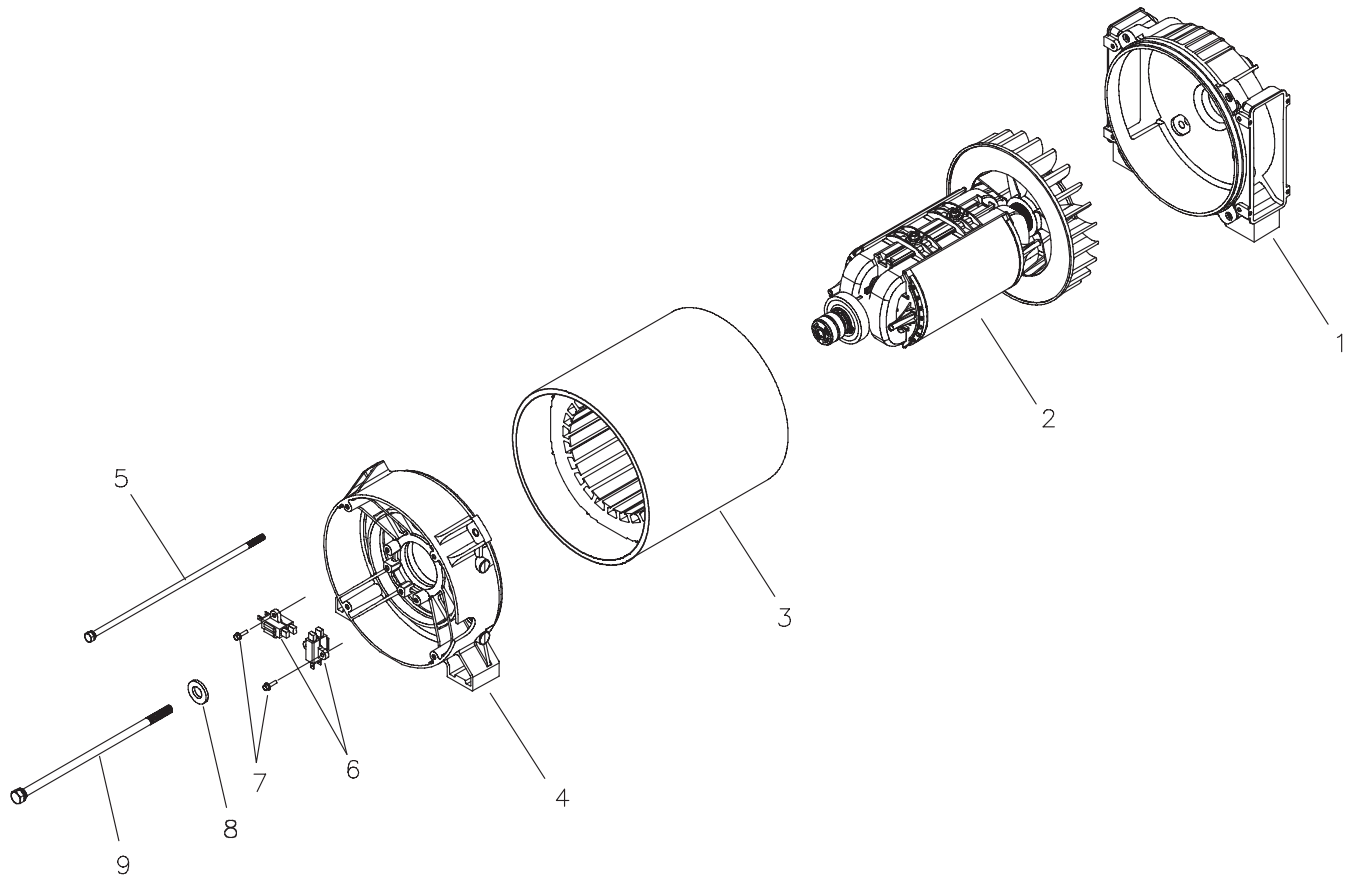

* - Items without part numbers are common fasteners and are available at local hardware stores.

Exploded View & Illustrated Parts List - Control Panel

Item	Part #	Description
1	198911GS	ASSY., Cover, Circuit Breaker w/ Decals
2	*	SCREW, 10 x 0.62, Plastite
3	202593GS	BREAKER, Circuit 100A, 2P
4	192770GS	BRACKET, Mounting Breaker
5	199011GS	LUG, Ground Connect
6	191991GS	BOLT, 1/4-10 x 1, Plastite
7	198573GS	FUSE, Auto Type 15 Amp
8	196655GS	ASSY., Control Panel
9	197492GS	SCREW, PT, M4 - 1.79 x 16.0
10	198910GS	ASSY., Duct, Engine Air w/ Decals
12	198549GS	DECAL, Terminal Block
13	198550GS	DECAL, Ground, Neutral
14	205393GS	DECAL, Warning, Outdoor Install
15	193297GS	DECAL, Caution, Standby
16	205392GS	DECAL, Warning, Auto Start

Exploded View & Illustrated Parts List - Alternator

Item	Part #	Description
1	195235GS	ADAPTER, Mounting, Alternator
2	199252GS	ASSY, Rotor
3	199254GS	STATOR
4	195234GS	RBC
5	197177GS	HEX HEAD, SEM Screw
6	66386GS	ASSY, Holder, Brush
7	66849GS	TAPTITE, M5 - 0.8 x 16
8	203200GS	WASHER, 3/8" SAE
9	200442GS	BOLT, 3/8 - 24 x 15.20"