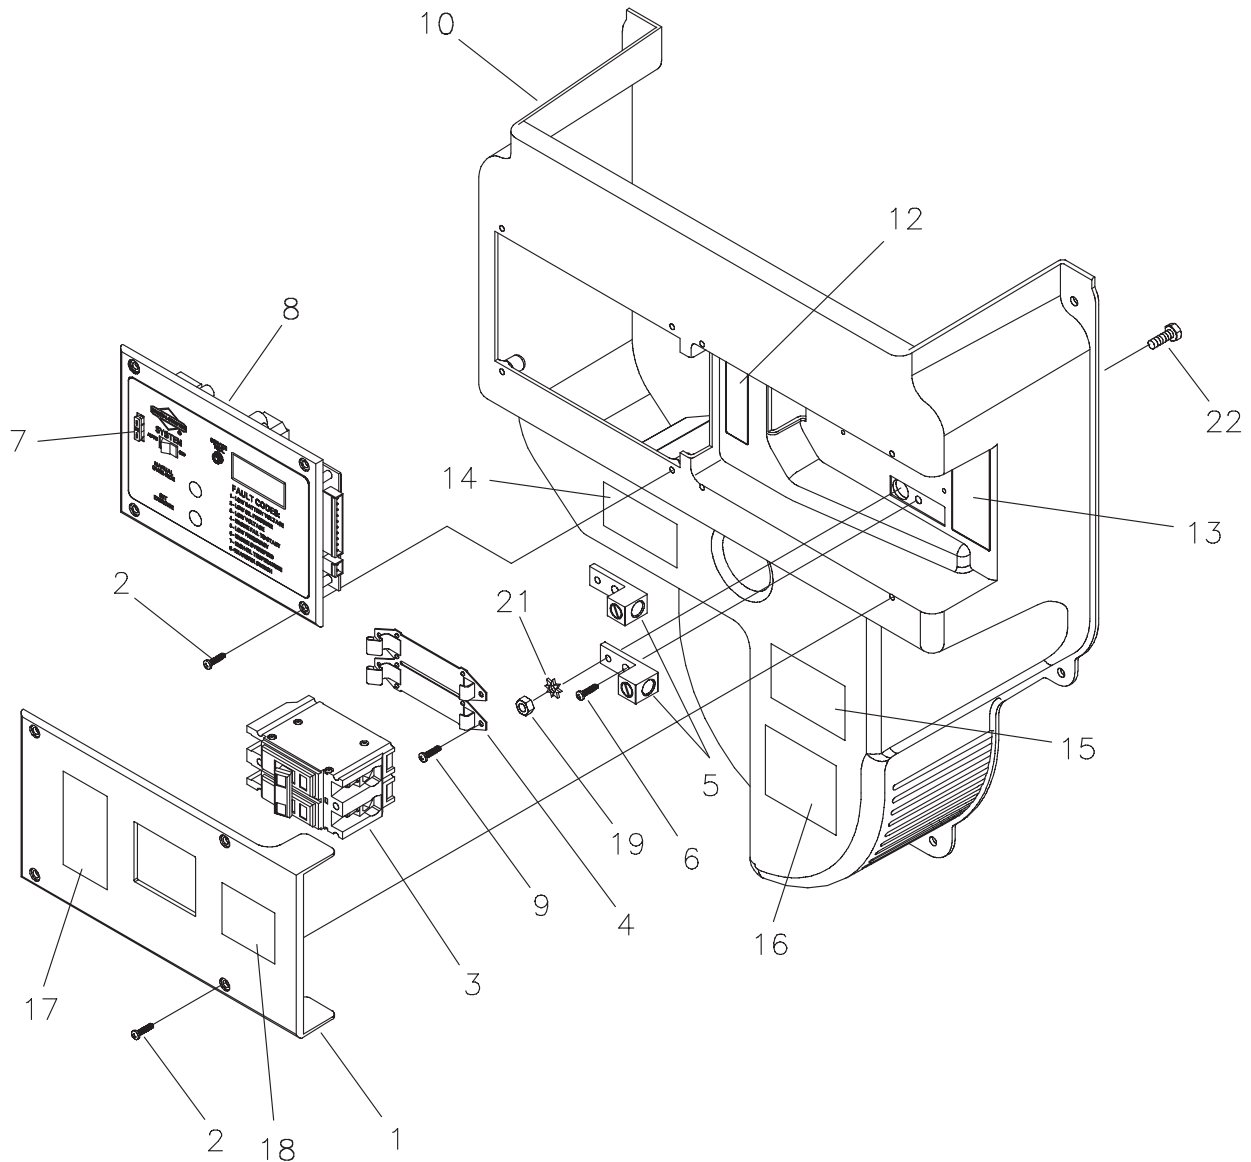

* - Items without part numbers are common fasteners and are available at local hardware stores.

Exploded View & Illustrated Parts List - Control Panel

Item	Part #	Description
1	198911GS	ASSY., Cover, Circuit Breaker w/ Decals
2	*	SCREW, 10 x 0.62, Plastite
3	202593GS	BREAKER, Circuit 100A, 2P
4	192770GS	BRACKET, Mounting Breaker
5	199011GS	LUG, Ground Connect
6	191991GS	BOLT, 1/4-10 x 1, Plastite
7	198573GS	FUSE, Auto Type 15 Amp
8	196655GS	ASSY., Control Panel
9	197492GS	SCREW, PT, M4 - 1.79 x 16.0
10	198910GS	ASSY., Duct, Engine Air w/ Decals
12	198549GS	DECAL, Terminal Block
13	198550GS	DECAL, Ground, Neutral
14	205393GS	DECAL, Warning, Outdoor Install
15	193297GS	DECAL, Caution, Standby
16	205392GS	DECAL, Warning, Auto Start