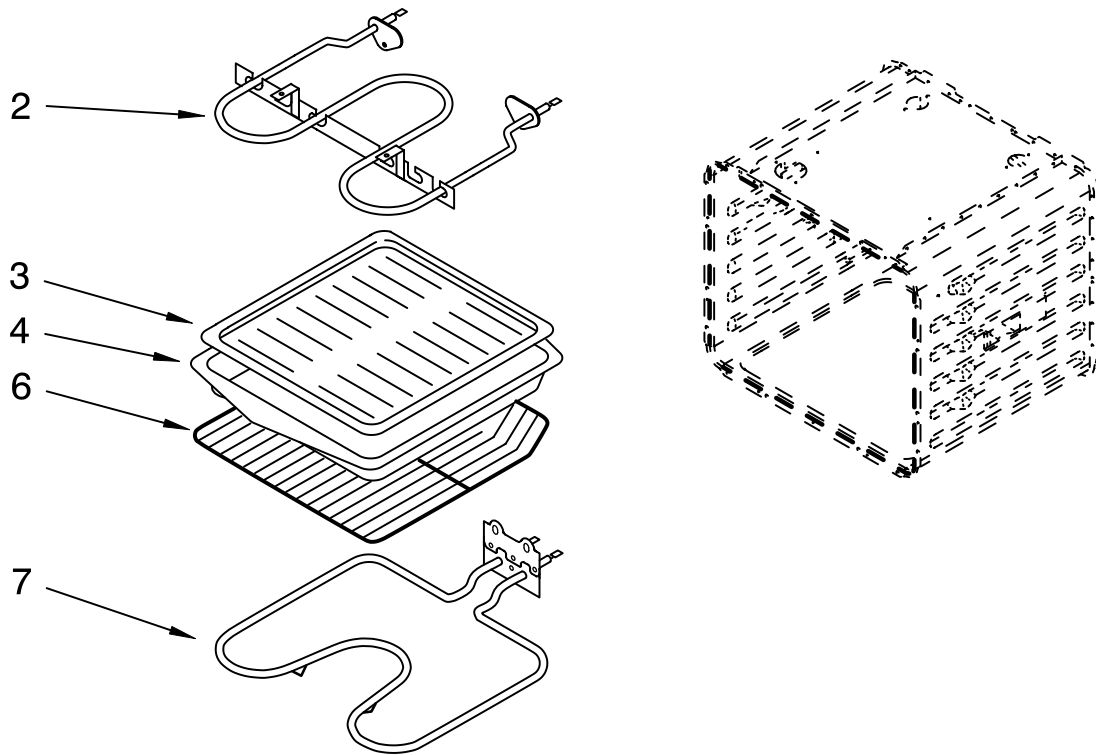

1	4451719	Door Liner
2	4449259	Glass, Inner
3	4454946	Hinge, Door
	4449743	Screw (4)
4	4451671	Retainer, Glass
	4449809	Screw (4)
5	4450813	Bracket, Handle
	4451040	Screw (4)
	4449743	Screw (2)
6	4451674	Seal, Top
8	4452065	Assy, Door Glass
9	4448854	Handle, Door
10	4450863	Retainer, Glass
	4449743	Screw (2)

FOR ORDERING INFORMATION REFER TO PARTS PRICE LIST

INTERNAL OVEN PARTS

For Models: RS610PXGW1, RS610PXGN1

(White)

(Almond)

Illus. No.	Part No.	DESCRIPTION
------------	----------	-------------

2	4452154	Element, Broil
	4449154	Screw
3	3147563	Grill, Broiler
4	3147845	Pan, Broiler
6	4448717	Rack, Oven
7	4452153	Element, Bake
	4449154	Screw