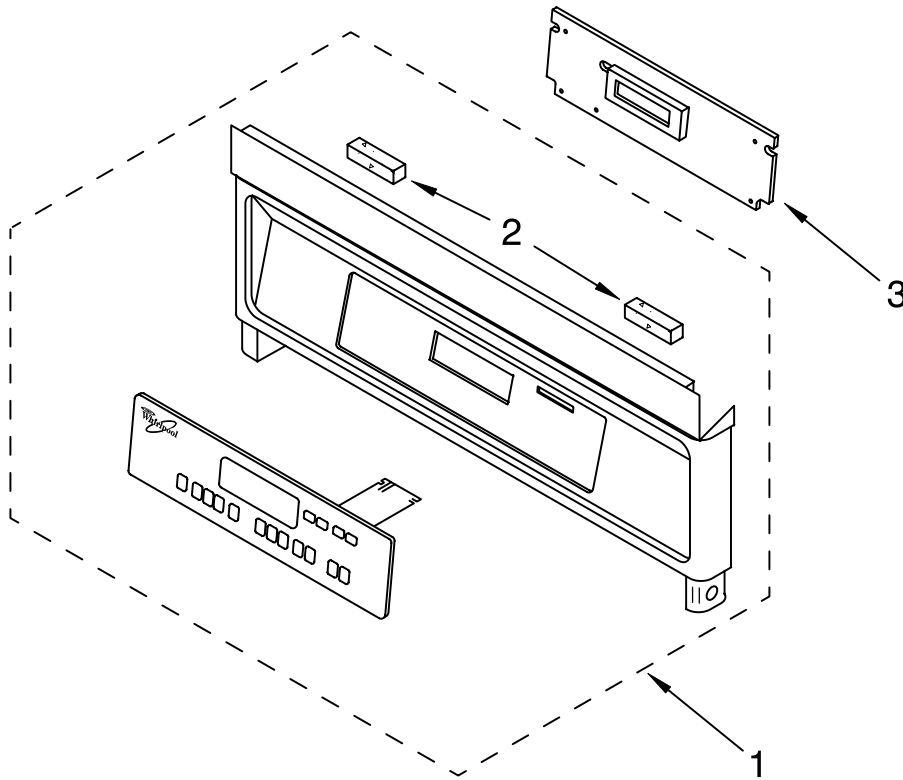

CONTROL PANEL PARTS

For Models: RS610PXGW1, RS610PXGN1

(White)

(Almond)

<u>Illus. No.</u>	<u>Part No.</u>	<u>DESCRIPTION</u>

NOTE: The screws and nuts required to attach a part are listed immediately following that part.

1	4452843	Control Panel Assy. W/Membrane Switch
	4449745	Screw
	3400832	Screw
2	4451034	Gasket, Control Panel
3	4453193	Microcomputer
	4449745	Screw

FOR ORDERING INFORMATION REFER TO PARTS PRICE LIST