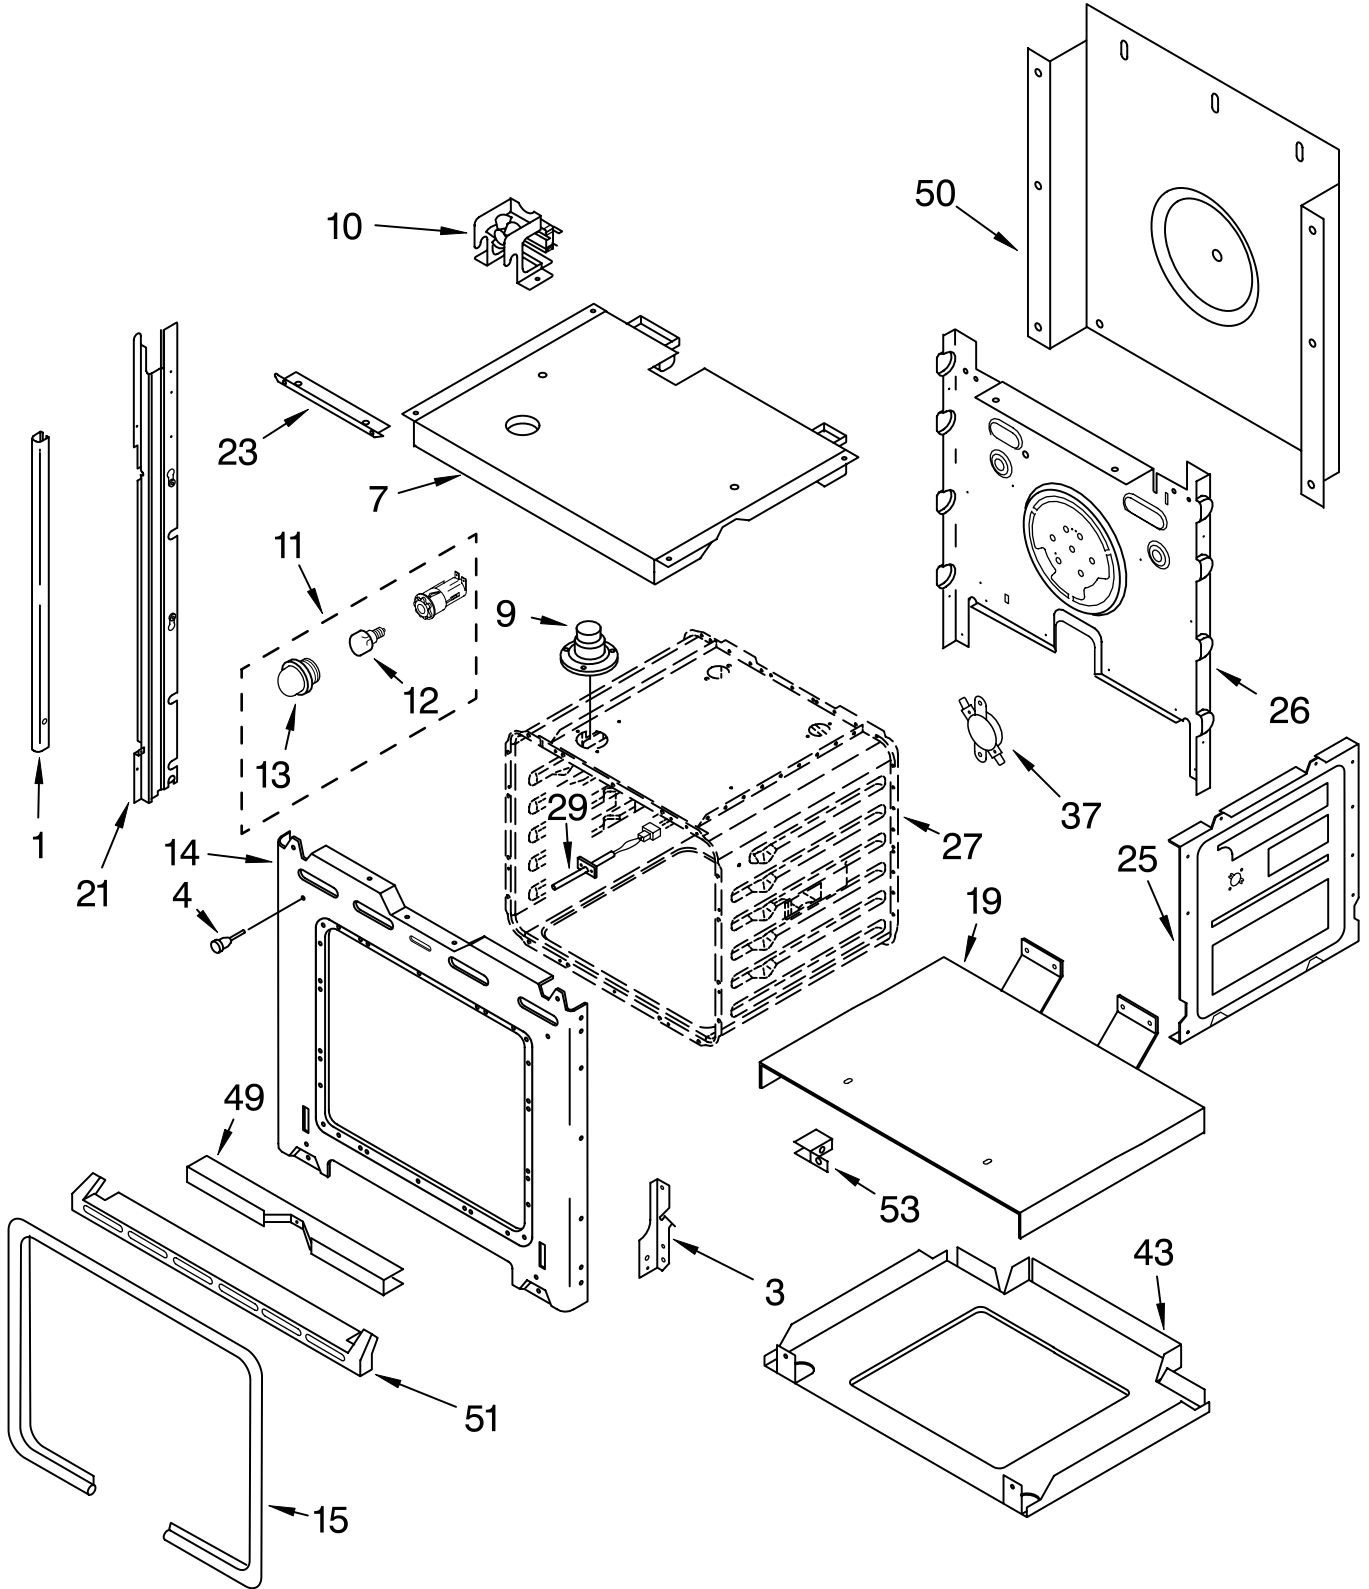

OVEN PARTS

For Models: RS610PXGW1, RS610PXGN1
(White) (Almond)

FOR ORDERING INFORMATION REFER TO PARTS PRICE LIST