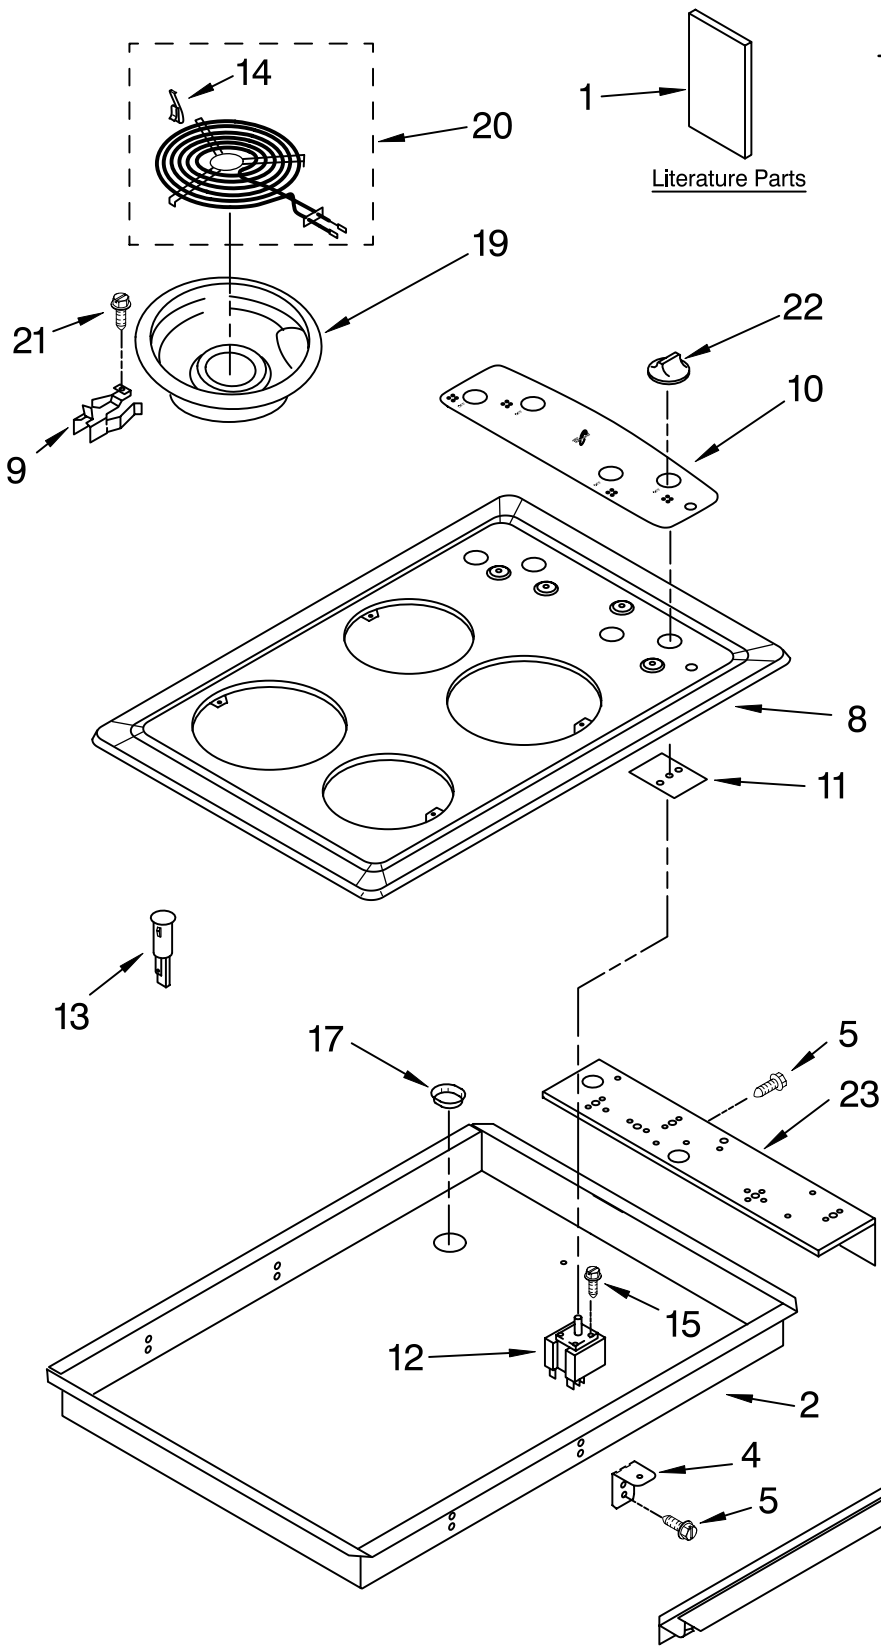

COOKTOP PARTS

For Models: RS610PXGW1, RS610PXGN1
(White) (Almond)

30" DROP-IN
ELECTRIC
STANDARD CLEAN
OVEN

Illus. No.	Part No.	DESCRIPTION
1	LIT3191799	Literature Parts Installation Instructions
	LIT3191537	Use & Care Guide
	LIT3192846	Tech Sheet
	LIT3191638	Safe Cooking Tips
2	3192459	Burner Box
4	3192575	Bracket, Mounting
5	3196537	Screw, 8-18 x 3/8
7	3192102	Trim, Extension
8	3191168	Cooktop White
	3191169	Almond
9	3195210	Clip, Receptacle
10	3191228	Panel, Control
11	3183956	Seal, Switch (4)
12	3191471	Switch, Infinite Use W/ 6" Surface (Blue Shaft)
	3191472	Use W/ 8" Surface (Silver Shaft)
13	3191491	Light, Indicator
14	3195917	Clip, Element
15	3400855	Screw, 8-32 x 1/4
17	4448444	Grommet
19	3195208	Drip Bowl 6" (2)
	3195209	8" (2)
20	8053265	Element, Coil 6" LF-RR
	8053267	8" RF-LR
21	3400843	Screw, 8-18 x 3/8
22	3196231	Knob, Control (4)
23	3192330	Bracket, Switch Mounting

FOR ORDERING INFORMATION REFER TO PARTS PRICE LIST

CONTROL PANEL PARTS

For Models: RS610PXGW1, RS610PXGN1

(White)

(Almond)

<u>Illus. No.</u>	<u>Part No.</u>	<u>DESCRIPTION</u>
-------------------	-----------------	--------------------

NOTE: The screws and nuts required to attach a part are listed immediately following that part.

1	4452843	Control Panel Assy. W/Membrane Switch
	4449745	Screw
	3400832	Screw
2	4451034	Gasket, Control Panel
3	4453193	Microcomputer
	4449745	Screw