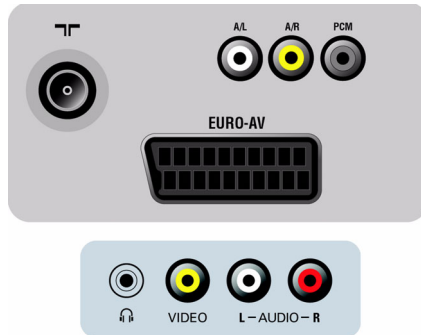

Real Flat picture tube

The flatter tube provides a wider viewing angle while minimizing reflections for the best picture possible.

Crystal Clear

Combining picture enhancements like Contrast plus and color improvement, Crystal Clear improves picture depth.

NICAM Digital Stereo

In certain countries, for example the UK and Belgium, TV programs are broadcast with NICAM digital stereo sound. It offers CD-quality sound with a high immunity to noise and signal degradation. It can be used with mono, stereo and Dolby Pro Logic broadcasts. The integrated tuner of this product is fully equipped to decode the NICAM signal.

Plays DVD/CD/MP3

Picture CD Playback (jpeg)

A Picture CD contains digital still pictures in JPEG format. Most Philips DVD players and recorders support playback of Picture CDs – both home created discs as well as ones from photo shops.

10 page Smart Text

The teletext is a common system transmitted by most broadcasters. The 10 page smart text feature gives you fast access to information when changing pages.

Side Stereo AV & headphone

Side stereo AV & headphone makes it more convenient to connect external devices like audio equipment, games and video cameras. It's the easy way to enjoy an extra audio sensation or a totally immersive gaming experience.

Stereo system					Transmission system					
2CS DK	NICAM DK	2CS BG	NICAM I	NICAM LL'	PAL BG	PAL D/K	PAL I	SECAM BG	SECAM DK	SECAM LL'
•	•	•	•	•	•	•	•	•	•	•

Issue date 2008-06-16

Version: 7.0.8

12 NC: 8670 000 22713
EAN: 87 10895 89560 6

© 2008 Koninklijke Philips Electronics N.V.
All Rights reserved.

Specifications are subject to change without notice.
Trademarks are the property of Koninklijke Philips Electronics N.V. or their respective owners.

www.philips.com