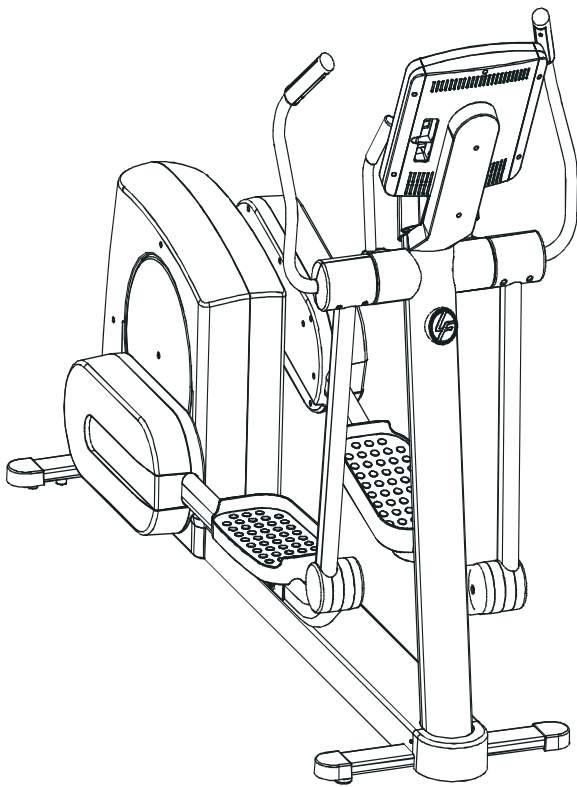

LifeFitness

ARCTIC SILVER QUIET DRIVE CROSS-TRAINER 93X-0XXX-05
(Hungary-built Cross-trainer for Domestic Sales)

Customer Support Services
PARTS MANUAL rev 14 Jun 2010

OPERATION MANUAL – (ENG)	M051-00K62-A181
OPERATION MANUAL – (F/S/P)	M051-00K62-A182
OPERATION MANUAL – (G/D/I)	M051-00K62-A183
OPERATION MANUAL – (JAP)	M051-00K62-A184
SERVICE MANUAL	M051-00K62-A149
TOUCH UP PAINT: SPRAY CAN .5 OZ BOTTLE W/APPLICATOR .33 OZ PEN	0017-00008-0204 0017-00008-0205 0017-00008-0206
HARDWARE BAG	AK62-00152-0001
POWER CABLE WITH BRACKET ASSEMBLY CONSISTS OF: 120" COAX CABLE ASSY. 120" POWER EXTENSION CABLE ACCESS PANEL BRACKET F-TYPE PANEL CONNECTOR #8 PLASTIC GROMMET	AK62-00210-0000 AK32-00020-0002 AK32-00078-0001 0K62-01179-0001 0017-00021-2846 0017-00042-0754
PLUG IN OPTION 120/60	GK62-00002-0018
PLUG IN OPTION 240/50 UK	GK62-00002-0019
PLUG IN OPTION 240v AUS	GK62-00002-0020
PLUG IN OPTION 230/50 CONT.	GK62-00002-0021
C-SAFE KIT	GK63-00002-0003

	Page
CONSOLE SUPPORT & DEADSHAFT COVERS	4
HANDLEBARS AND BULLHORNS	5
CONSOLE AND RELATED COMPONENTS.....	6
UPPER FRAME HARDWARE	7
ROCKER ARMS AND PEDAL LEVERS	8
CRANK COVER AND LOWER CAPS	9
LOWER FRAME SHROUDS AND HARDWARE	10
PEDAL LEVER COMPONENTS	11
PCB, BATTERY, REED SWITCH & BRACKET	12
BEARING-INSERT ASSEMBLY	13
CRANK ARM PULLEY ASSEMBLY.....	14
DRIVE MODULE	15
DRIVE MODULE HARDWARE	16
CABLES.....	17

Note: The 93X has both Life Pulse sensors and Telemetry for reading Heart Rate and is pre-wired for attachable LCD TV's.

Console Support
MAK62-00123-0000
Console Support Cap
0K62-01030-0000
Console Support
Shroud
0K62-01023-0000