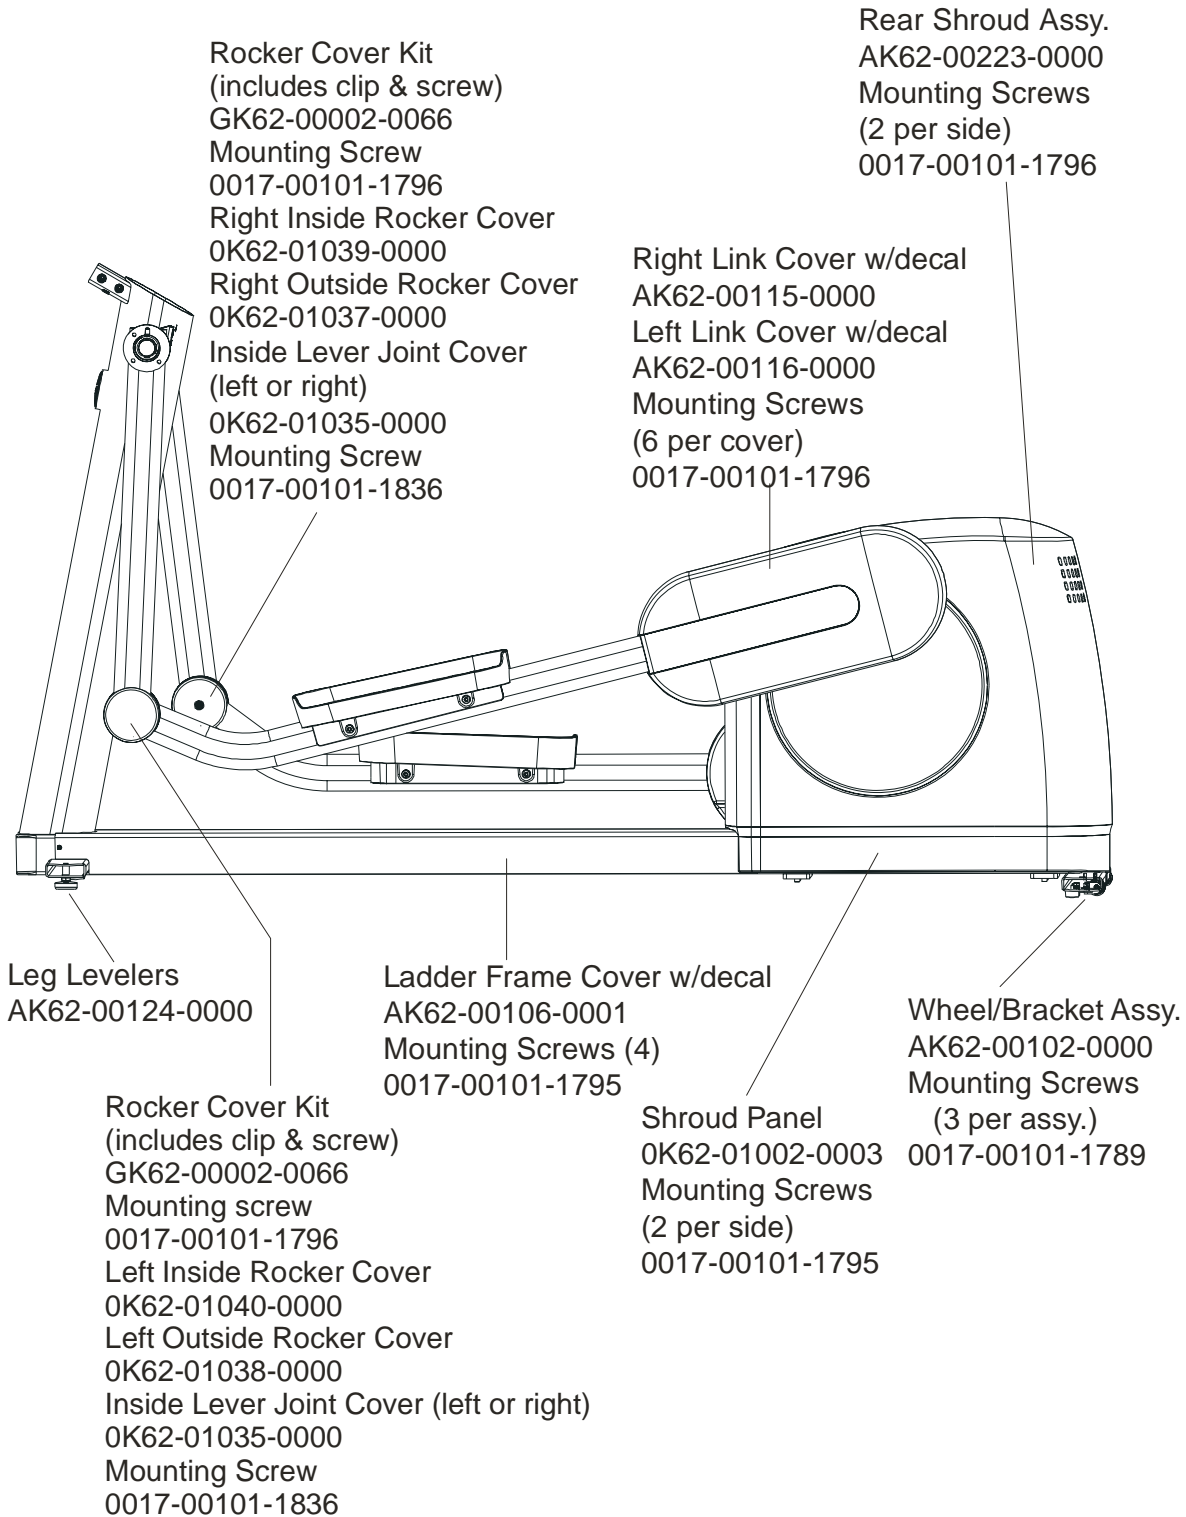

ARCTIC SILVER QUIET DRIVE 93X
Lower Frame Shrouds & Hardware

93X-0XXX-05
S/N XHF074003991 – XHF074204255