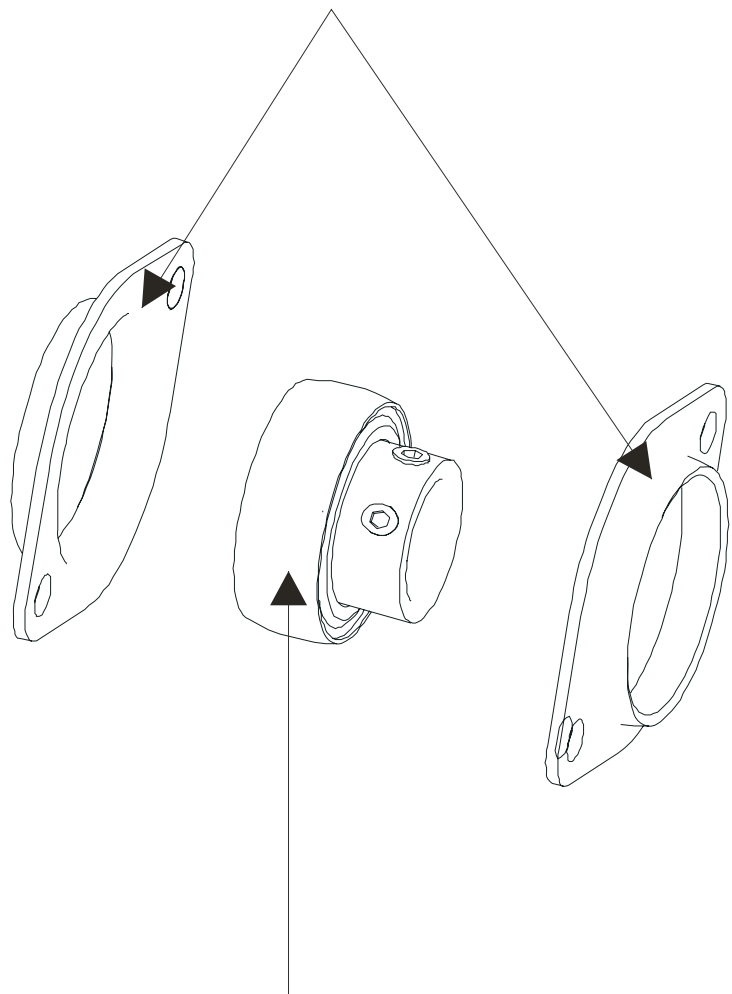

ARCTIC SILVER QUIET DRIVE 93X
Bearing-Insert Assembly –
AK62-00299-0000

93X-0XXX-05
S/N XHF074003991 –
XHF074204255

This assembly is used 4 times on the drive module assembly.

Service Kit-
MGK62-00002-0044
Includes:

- 1 - crankshaft
- 2 - bearings
- 2 - sets of bearing flanges
- 4 - weldnuts and flat washers
- 4 - bolts

Service Kit- GK62-00002-0045
Includes:

- 1 - intermediate shaft
- 2 - bearings
- 2 - sets of bearing flanges
- 4 - nuts and washers
- 4 - bolts

Bearing Flanges (2)
OK62-01220-0000

1" Bearing
OK62-01221-0000