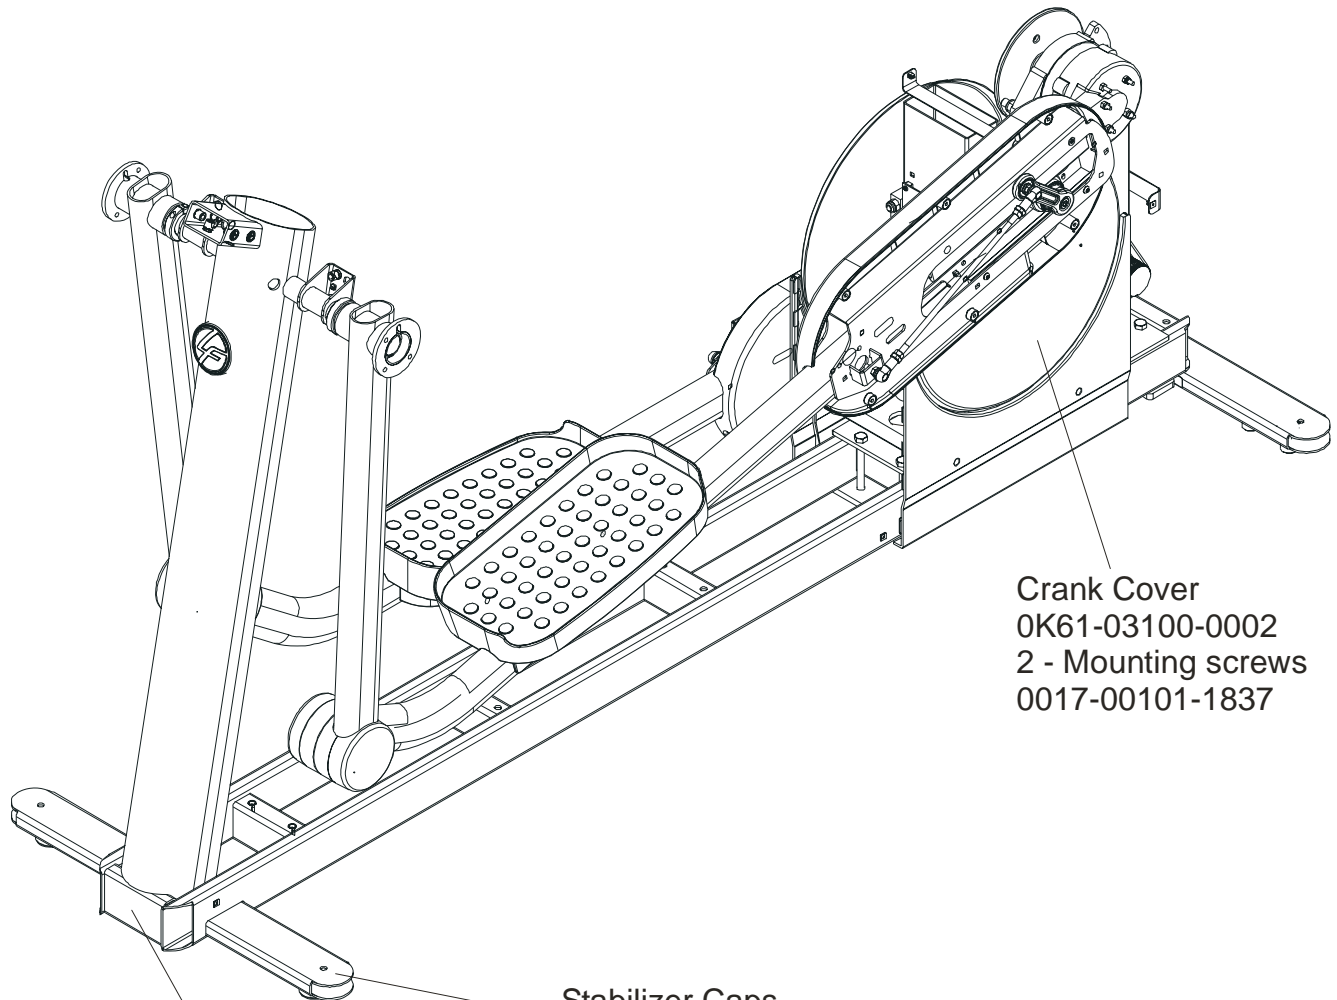

ARCTIC SILVER QUIET DRIVE 93X
Crank Cover and Lower Caps

93X-0XXX-05
S/N XHF074003991 – XHF074204255

Crank Cover
OK61-03100-0002
2 - Mounting screws
0017-00101-1837

Stabilizer Caps
4 - OK62-01003-0000

Front frame Cap
OK62-01004-0000
Mounting Screws
(Located on front sides of Ladder Frame Cover)
2- 0017-00101-1795