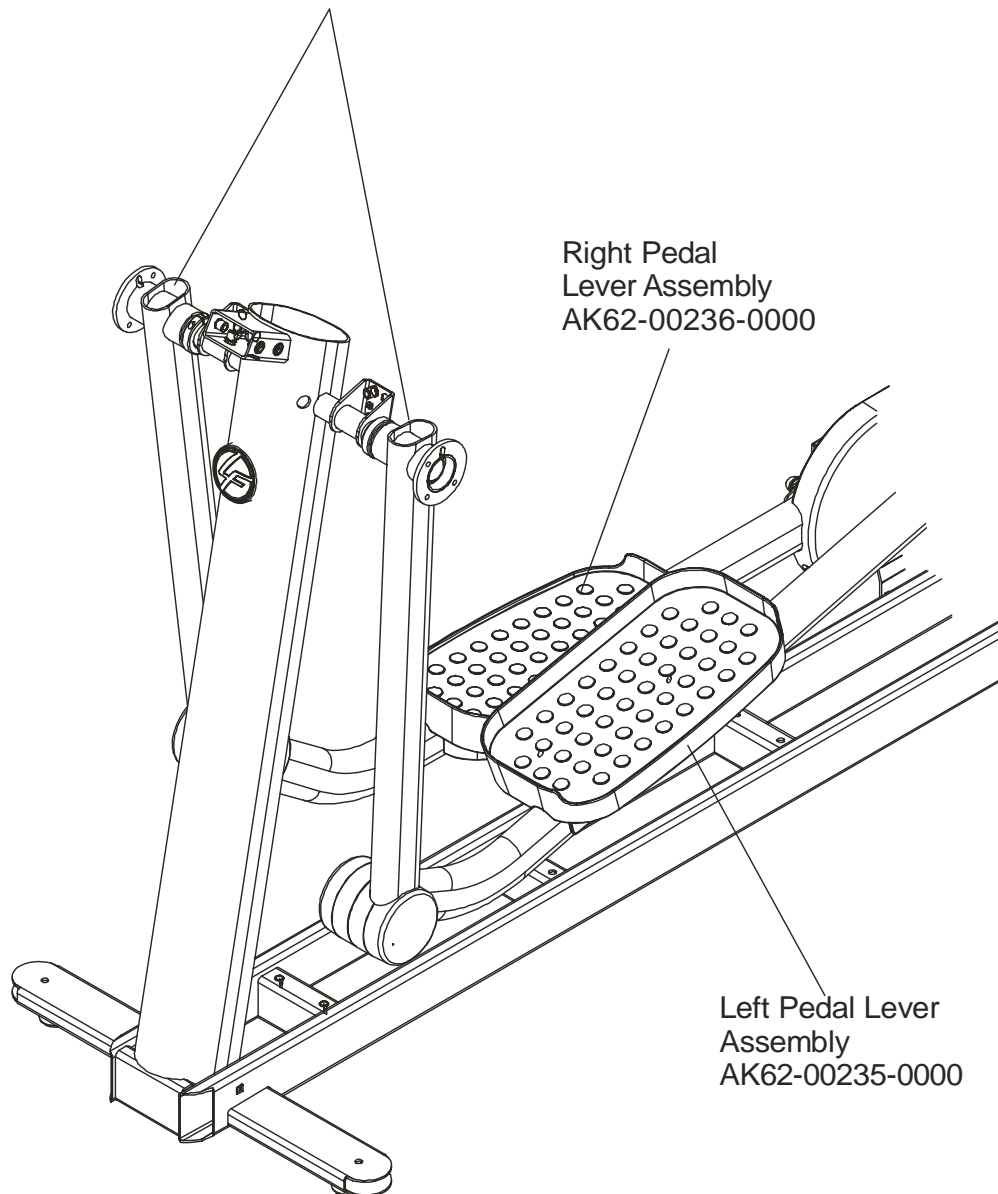

Rocker Arms Kit
GK62-00002-0070
contents:

- Rocker Arms (2)
- Hardened Spacers (2)
- Oilite Washers (2)
- Retaining Rings (2)
- Loctite 620
- Alcohol pad

Rocker Arms
AK62-00002-0070
Shaft Collar w/Screws
0K61-01259-0000