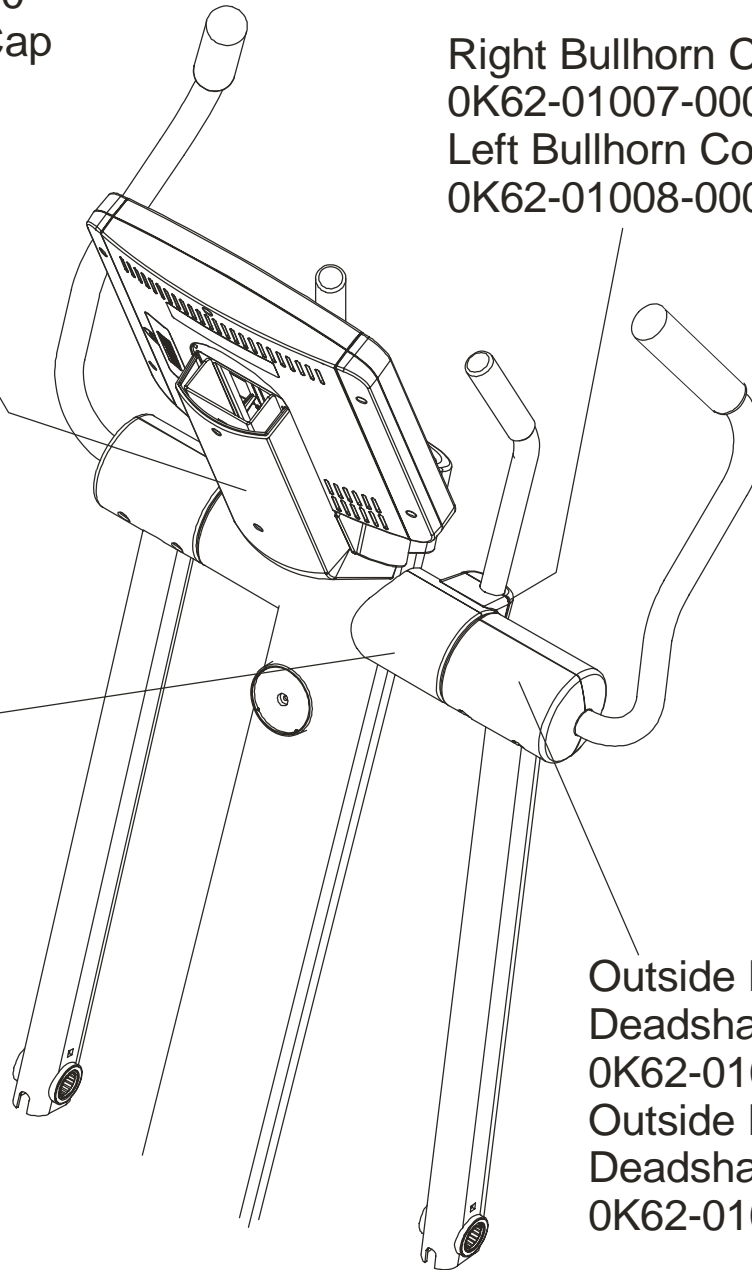

Console Support
MAK62-00123-0000
Console Support Cap
0K62-01030-0000
Console Support
Shroud
0K62-01023-0000

Right Bullhorn Cover
0K62-01007-0001
Left Bullhorn Cover
0K62-01008-0001

Right Inside
Deadshaft Cover
0K62-01010-0000
Left Inside
Deadshaft Cover
0K62-01011-0000
2-Front Inside
Deadshaft Cover
0K62-01009-0000

Outside Front
Deadshaft Cover (2)
0K62-01013-0000
Outside Rear
Deadshaft Cover (2)
0K62-01012-0000