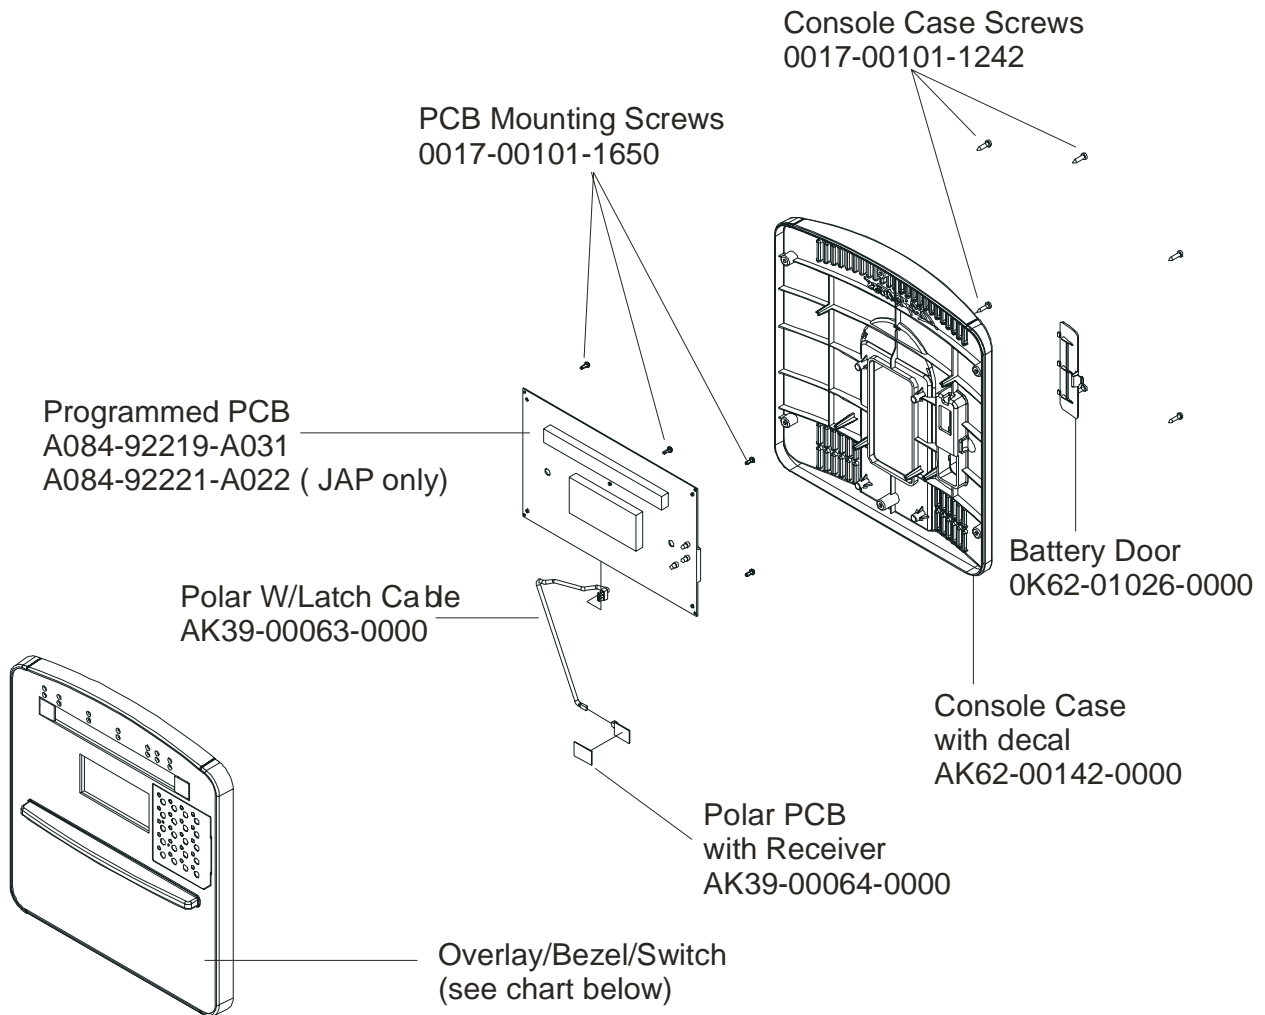

CONSOLE	OVERLAY/BEZEL/SWITCH	LANGUAGE
AK62-00365-0001	AK62-00190-0001	Eng/Eng
AK62-00365-0002	AK62-00190-0001	Eng+Met
AK62-00365-0003	AK62-00190-0003	Ger/Met
AK62-00365-0004	AK62-00190-0004	Spn/Met
AK62-00365-0006	AK62-00190-0006	Jap/Met
AK62-00365-0007	AK62-00190-0007	Frn/Met
AK62-00365-0008	AK62-00190-0008	Ital/Met
AK62-00365-0009	AK62-00190-0009	Dut/Met
AK62-00365-0010	AK62-00190-0010	Port/Met
AK62-00365-0014	AK62-00190-0001	Turk/Met