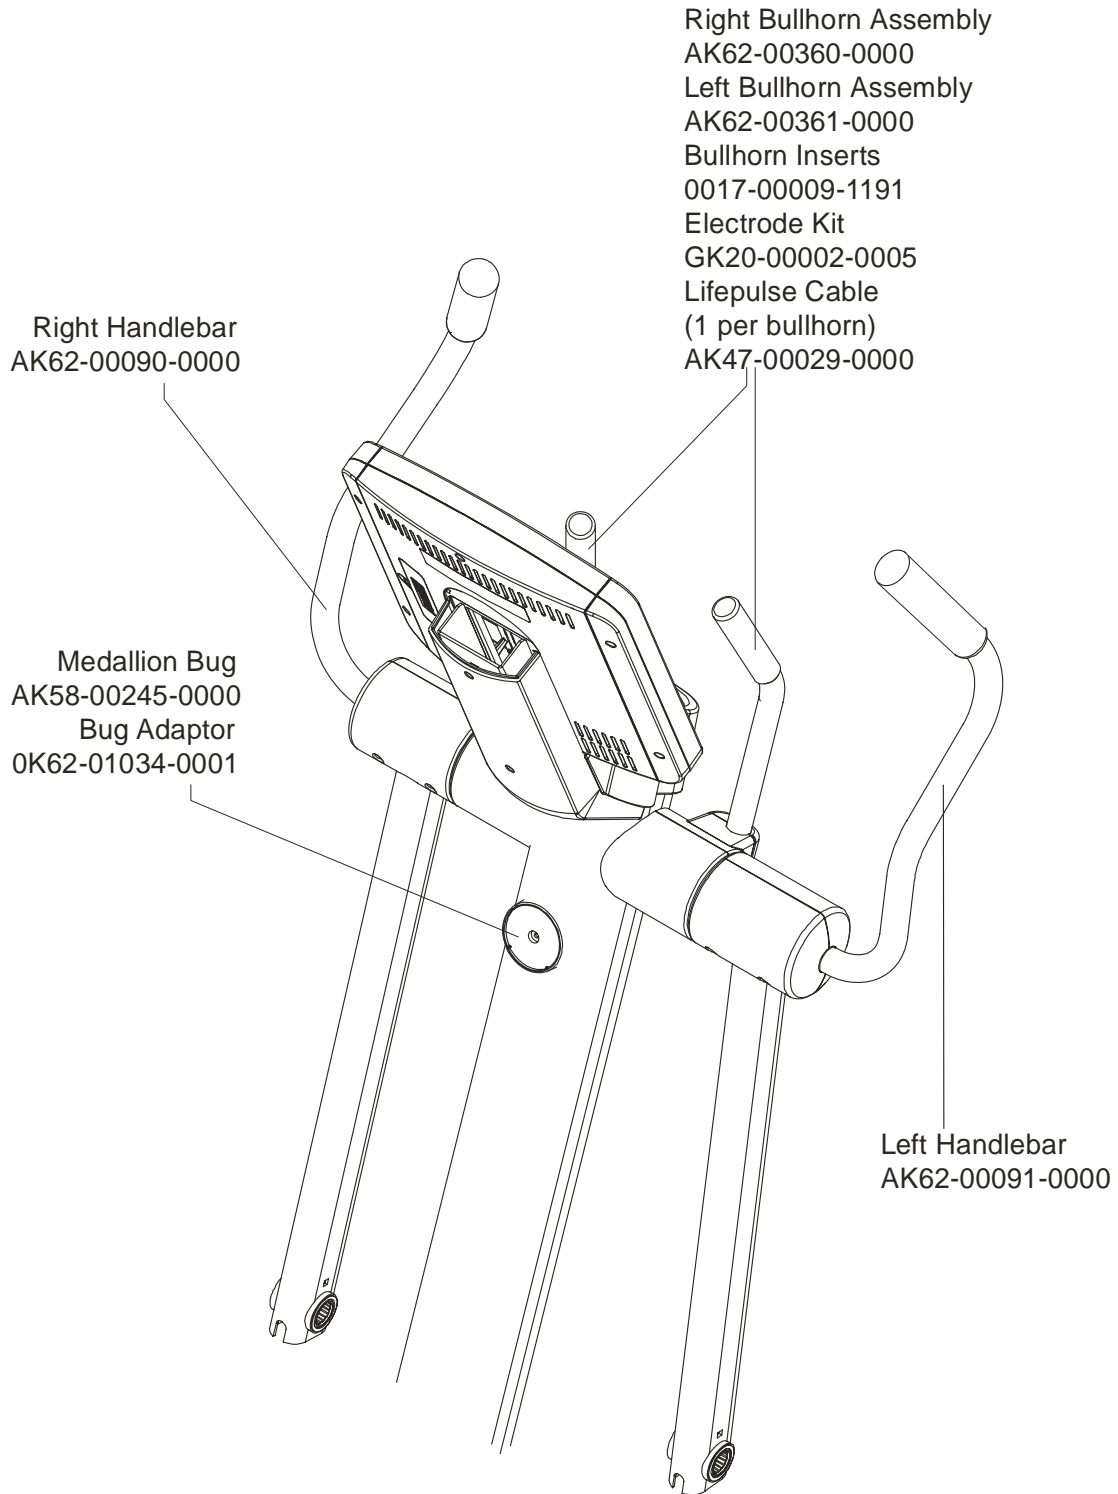

	Page
CONSOLE SUPPORT & DEADSHAFT COVERS	4
HANDLEBARS AND BULLHORNS	5
CONSOLE AND RELATED COMPONENTS.....	6
UPPER FRAME HARDWARE	7
ROCKER ARMS AND PEDAL LEVERS	8
CRANK COVER AND LOWER CAPS	9
LOWER FRAME SHROUDS AND HARDWARE	10
PEDAL LEVER COMPONENTS	11
PCB, BATTERY, REED SWITCH & BRACKET	12
BEARING-INSERT ASSEMBLY	13
CRANK ARM PULLEY ASSEMBLY.....	14
DRIVE MODULE	15
DRIVE MODULE HARDWARE	16
CABLES.....	17

Note: The 93X has both Life Pulse sensors and Telemetry for reading Heart Rate and is pre-wired for attachable LCD TV's.

Console Support
MAK62-00123-0000
Console Support Cap
0K62-01030-0000
Console Support
Shroud
0K62-01023-0000

Right Bullhorn Cover
0K62-01007-0001
Left Bullhorn Cover
0K62-01008-0001

Right Inside
Deadshaft Cover
0K62-01010-0000
Left Inside
Deadshaft Cover
0K62-01011-0000
2-Front Inside
Deadshaft Cover
0K62-01009-0000

Outside Front
Deadshaft Cover (2)
0K62-01013-0000
Outside Rear
Deadshaft Cover (2)
0K62-01012-0000

CONSOLE	OVERLAY/BEZEL/SWITCH	LANGUAGE
AK62-00365-0001	AK62-00190-0001	Eng/Eng
AK62-00365-0002	AK62-00190-0001	Eng+Met
AK62-00365-0003	AK62-00190-0003	Ger/Met
AK62-00365-0004	AK62-00190-0004	Spn/Met
AK62-00365-0006	AK62-00190-0006	Jap/Met
AK62-00365-0007	AK62-00190-0007	Frn/Met
AK62-00365-0008	AK62-00190-0008	Ital/Met
AK62-00365-0009	AK62-00190-0009	Dut/Met
AK62-00365-0010	AK62-00190-0010	Port/Met
AK62-00365-0014	AK62-00190-0001	Turk/Met