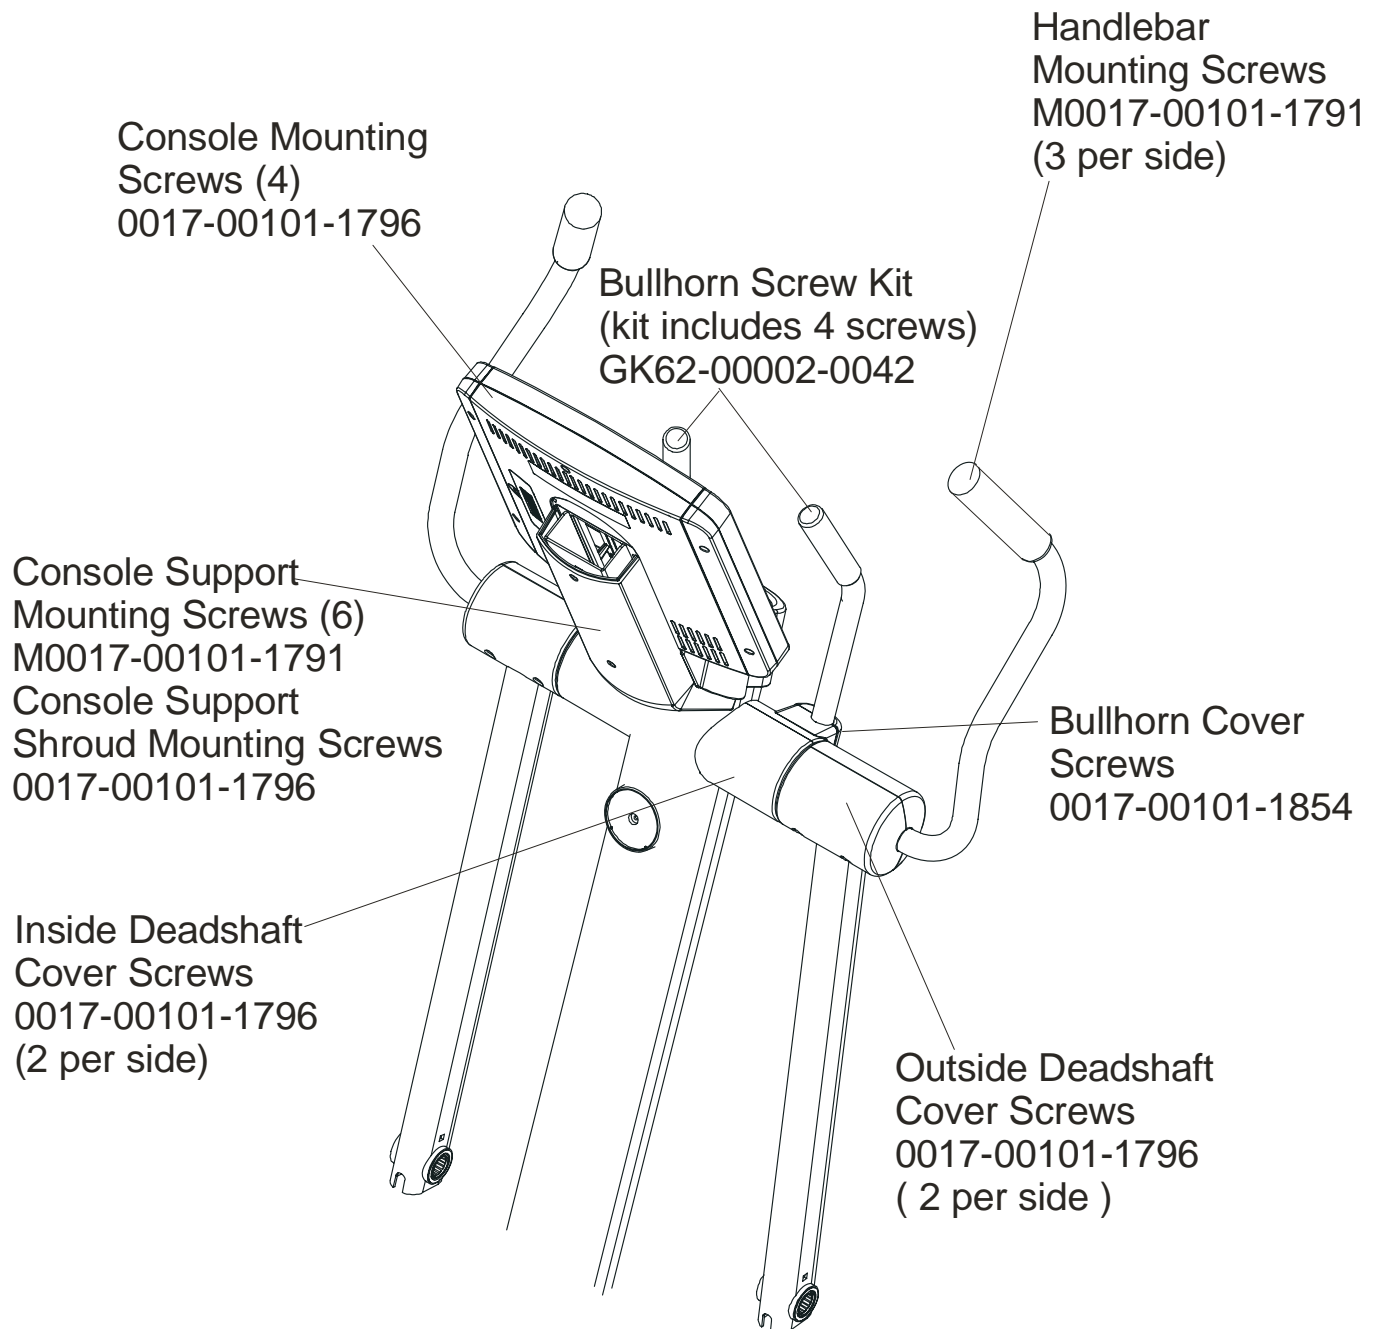

Outside Front
Deadshaft Cover (2)
0K62-01013-0000
Outside Rear
Deadshaft Cover (2)
0K62-01012-0000

CONSOLE	OVERLAY/BEZEL/SWITCH	LANGUAGE
AK62-00365-0001	AK62-00190-0001	Eng/Eng
AK62-00365-0002	AK62-00190-0001	Eng+Met
AK62-00365-0003	AK62-00190-0003	Ger/Met
AK62-00365-0004	AK62-00190-0004	Spn/Met
AK62-00365-0006	AK62-00190-0006	Jap/Met
AK62-00365-0007	AK62-00190-0007	Frn/Met
AK62-00365-0008	AK62-00190-0008	Ital/Met
AK62-00365-0009	AK62-00190-0009	Dut/Met
AK62-00365-0010	AK62-00190-0010	Port/Met
AK62-00365-0014	AK62-00190-0001	Turk/Met

Items Not Shown	
Accessory Tray	0K62-01022-0000
Accessory Tray Mounting Screws (2)	0017-00101-1846

Rocker Arms Kit
GK62-00002-0070
contents:

- Rocker Arms (2)
- Hardened Spacers (2)
- Oilite Washers (2)
- Retaining Rings (2)
- Loctite 620
- Alcohol pad