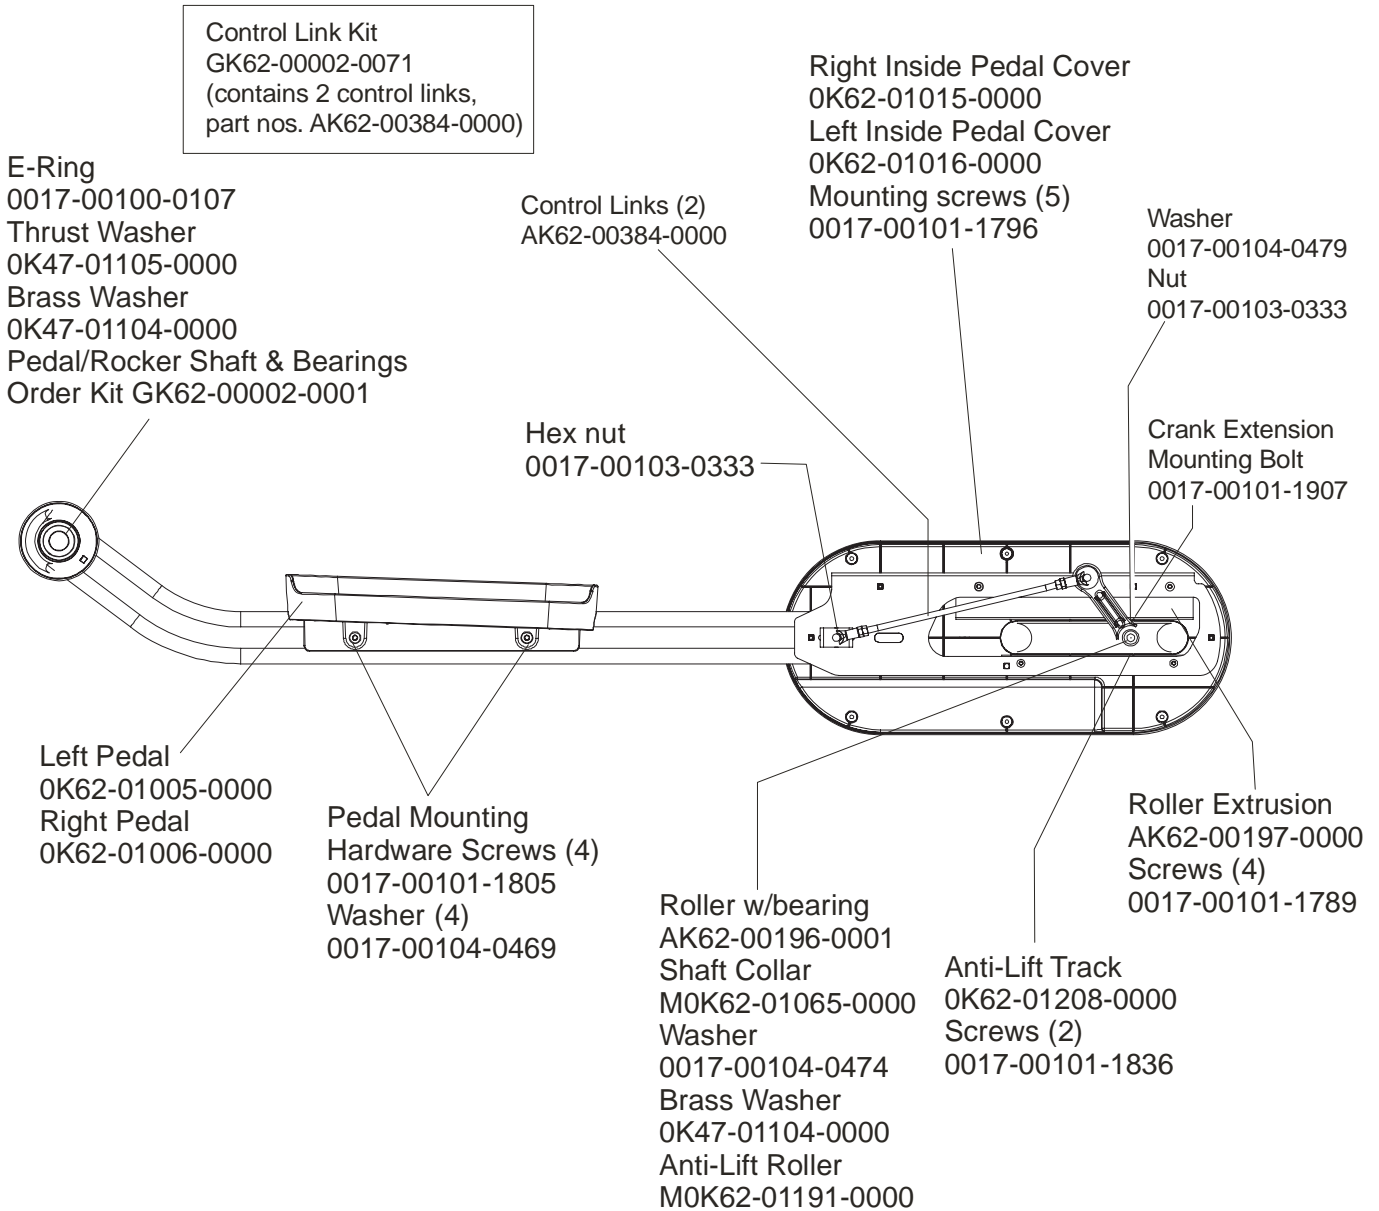

ARCTIC SILVER QUIET DRIVE 93X
Pedal Lever Assembly Components

93X-0XXX-05
S/N XHF074003991 – XHF074204255