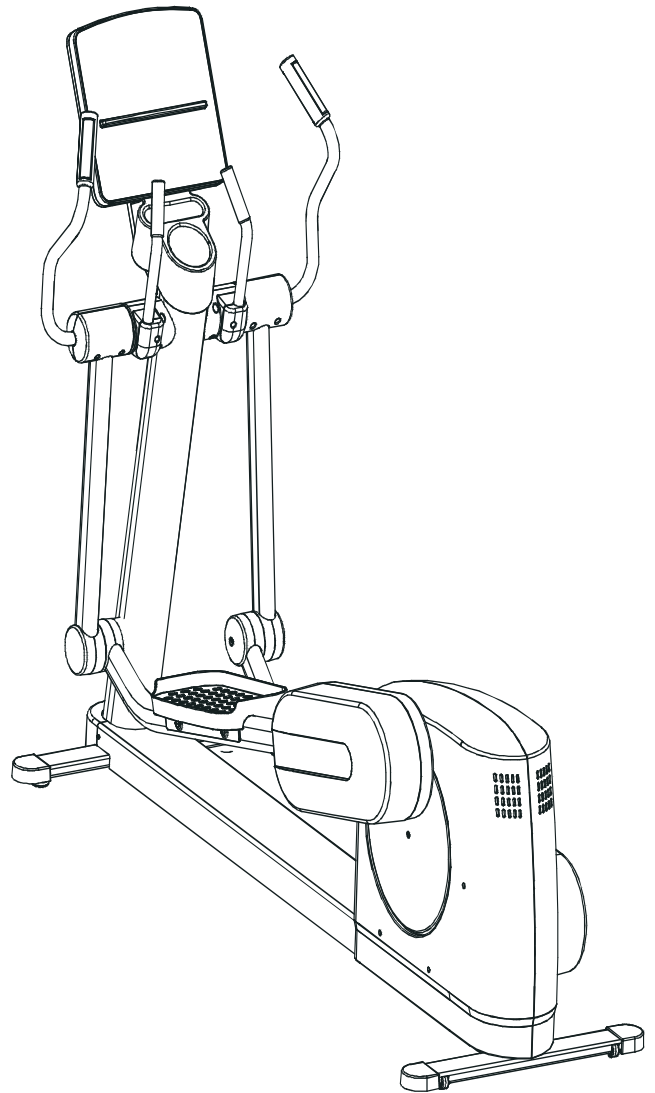

LifeFitness

ARCTIC SILVER QUIET DRIVE CROSS-TRAINER 93X-0XXX-05
(Hungary-built Cross-trainer for Domestic Sales)

Customer Support Services
PARTS MANUAL rev 14 Jun 2010

OPERATION MANUAL – (ENG)	M051-00K62-A181
OPERATION MANUAL – (F/S/P)	M051-00K62-A182
OPERATION MANUAL – (G/D/I)	M051-00K62-A183
OPERATION MANUAL – (JAP)	M051-00K62-A184
SERVICE MANUAL	M051-00K62-A149
TOUCH UP PAINT: SPRAY CAN .5 OZ BOTTLE W/APPLICATOR .33 OZ PEN	0017-00008-0204 0017-00008-0205 0017-00008-0206
HARDWARE BAG	AK62-00152-0001
POWER CABLE WITH BRACKET ASSEMBLY CONSISTS OF: 120" COAX CABLE ASSY. 120" POWER EXTENSION CABLE ACCESS PANEL BRACKET F-TYPE PANEL CONNECTOR #8 PLASTIC GROMMET	AK62-00210-0000 AK32-00020-0002 AK32-00078-0001 0K62-01179-0001 0017-00021-2846 0017-00042-0754
PLUG IN OPTION 120/60	GK62-00002-0018
PLUG IN OPTION 240/50 UK	GK62-00002-0019
PLUG IN OPTION 240v AUS	GK62-00002-0020
PLUG IN OPTION 230/50 CONT.	GK62-00002-0021
C-SAFE KIT	GK63-00002-0003

	Page
CONSOLE SUPPORT & DEADSHAFT COVERS	4
HANDLEBARS AND BULLHORNS	5
CONSOLE AND RELATED COMPONENTS.....	6
UPPER FRAME HARDWARE	7
ROCKER ARMS AND PEDAL LEVERS	8
CRANK COVER AND LOWER CAPS	9
LOWER FRAME SHROUDS AND HARDWARE	10
PEDAL LEVER COMPONENTS	11
PCB, BATTERY, REED SWITCH & BRACKET	12
BEARING-INSERT ASSEMBLY	13
CRANK ARM PULLEY ASSEMBLY.....	14
DRIVE MODULE	15
DRIVE MODULE HARDWARE	16
CABLES.....	17

Note: The 93X has both Life Pulse sensors and Telemetry for reading Heart Rate and is pre-wired for attachable LCD TV's.

Console Support
MAK62-00123-0000
Console Support Cap
0K62-01030-0000
Console Support
Shroud
0K62-01023-0000