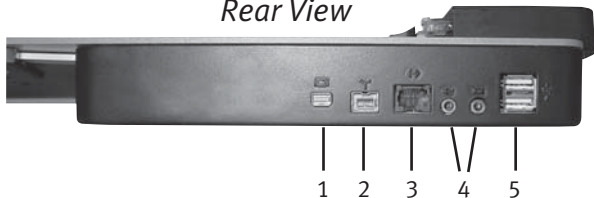

BookEndz® DOCK FEATURES & PORTS

Plug all of your peripherals into the ports shown below on the rear of your **BookEndz** Dock. Be sure all peripherals are turned off prior to connecting them to your **BookEndz** Dock.

Front View

1. Headphone Out
2. USB 2.0

Rear View

1. Mini Display Port
2. Firewire 800
3. Gigabit Ethernet
4. Audio Out/Microphone In
5. Stacked USB 2.0

DOCKING AND UNDOCKING YOUR BookEndz® DOCK

Docking your **BookEndz** Dock into the MacBook Pro is simple, quick, and easy. With your MacBook Pro shutdown (not asleep), position the dock on the flat surface you intend to use it on. Align the connectors on the **BookEndz** Dock, with the ports on the MacBook Pro, and gently push the **BookEndz** Dock until docking is complete.