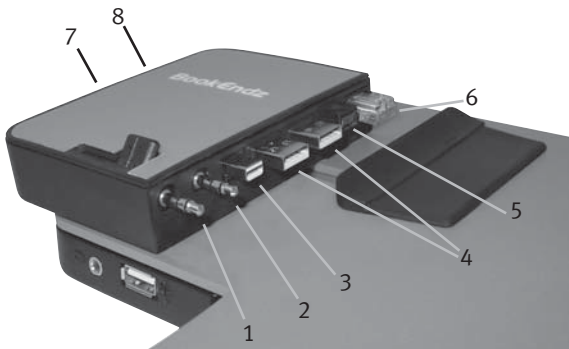

THE 15" MacBook Pro FEATURES & PORTS

Your 15" MacBook Pro has eight side panel ports and features as shown:

1. MagSafe Power
2. Gigabit Ethernet
3. Firewire 800
4. USB 2.0
5. Mini Display Port
6. Audio In and out

THE 15" MacBook Pro w/SD Slot FEATURES & PORTS

Your 15" MacBook Pro has eight side panel ports and features as shown:

1. MagSafe Power
2. Gigabit Ethernet
3. Firewire 800
4. Mini Display Port
5. USB 2.0
6. SD Slot
7. Audio In and out

BookEndz® DOCK FEATURES & CONNECTORS

Top View

The connectors shown below mate with those on your MacBook Pro and allow you to easily dock and undock with your external devices.

- | | |
|----------------------|---------------------|
| 1. Headphone Out | 4. USB 2.0 |
| 2. Audio In | 5. Firewire 800 |
| 3. Mini Display Port | 6. Gigabit Ethernet |

Side View

- | |
|--------------------|
| 7. Stacked USB 2.0 |
| 8. USB Power |

BookEndz®

DOCK FEATURES & CONNECTORS w/SD Slot

Top View

The connectors shown below mate with those on your MacBook Pro and allow you to easily dock and undock with your external devices.