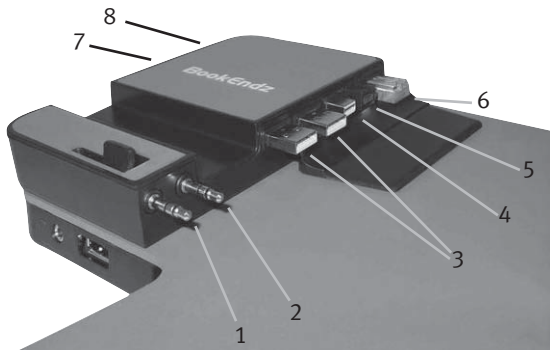

THE 15" MacBook Pro w/SD Slot FEATURES & PORTS

Your 15" MacBook Pro has eight side panel ports and features as shown:

1. MagSafe Power
2. Gigabit Ethernet
3. Firewire 800
4. Mini Display Port
5. USB 2.0
6. SD Slot
7. Audio In and out

BookEndz® DOCK FEATURES & CONNECTORS

Top View

The connectors shown below mate with those on your MacBook Pro and allow you to easily dock and undock with your external devices.

- | | |
|----------------------|---------------------|
| 1. Headphone Out | 4. USB 2.0 |
| 2. Audio In | 5. Firewire 800 |
| 3. Mini Display Port | 6. Gigabit Ethernet |

Side View

- | |
|--------------------|
| 7. Stacked USB 2.0 |
| 8. USB Power |

BookEndz®

DOCK FEATURES & CONNECTORS w/SD Slot

Top View

The connectors shown below mate with those on your MacBook Pro and allow you to easily dock and undock with your external devices.

- | | |
|------------------|----------------------|
| 1. Headphone Out | 4. Mini Display Port |
| 2. Audio In | 5. Firewire 800 |
| 3. USB 2.0 | 6. Gigabit Ethernet |

Side View

- | | |
|--------------------|--------------|
| 7. Stacked USB 2.0 | 8. USB Power |
|--------------------|--------------|