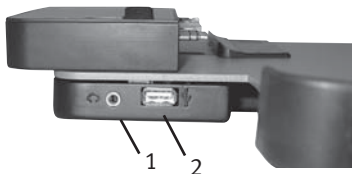

BookEndz® DOCK FEATURES & PORTS

Plug all of your peripherals into the ports shown below on the rear of your **BookEndz** Dock. Be sure all peripherals are turned off prior to connecting them to your **BookEndz** Dock.

Front View

1. Headphone Out
2. USB 2.0