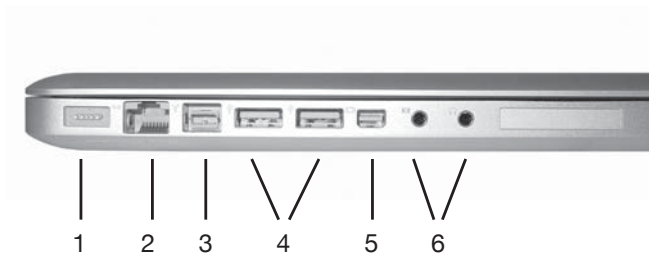

Prior to using your new **BookEndz**[®] Dock, take a few minutes to read through this manual. It contains important information regarding the use of your new **BookEndz**[®] Dock.

TABLE OF CONTENTS

Installing Your New BookEndz [®] Dock	5
15” MacBook Pro [®] - Features & Ports	6
15” MacBook Pro [®] - w/SD Slot- Features & Ports	7
BookEndz [®] Dock - Features & Connectors <i>Top View</i>	8
BookEndz [®] Dock - w/SD Slot Features & Connectors – <i>Top View</i>	9
BookEndz [®] Dock - Features & Ports <i>Front View /Rear View</i>	10
Docking and Undocking Your BookEndz [®] Dock	11
Limited Warranty	12
Product Registration	13

THE 15" MacBook Pro FEATURES & PORTS

Your 15" MacBook Pro has eight side panel ports and features as shown:

1. MagSafe Power
2. Gigabit Ethernet
3. Firewire 800
4. USB 2.0
5. Mini Display Port
6. Audio In and out

THE 15" MacBook Pro w/SD Slot FEATURES & PORTS

Your 15" MacBook Pro has eight side panel ports and features as shown:

1. MagSafe Power
2. Gigabit Ethernet
3. Firewire 800
4. Mini Display Port
5. USB 2.0
6. SD Slot
7. Audio In and out