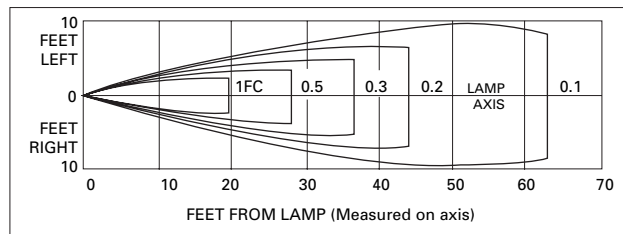

### ENERGY DATA

Power Consumption is equal to lamp wattage.

PHOTOMETRICS

Horizontal Distribution

Diagram No. 12 Lamp No. 029-121 @ 75 Initial Lumens

Diagram No. 3 Lamp No. 029-03 @ 108 Initial Lumens

Diagram No. 6 Lamp No. 029-16 @ 155 Initial Lumens