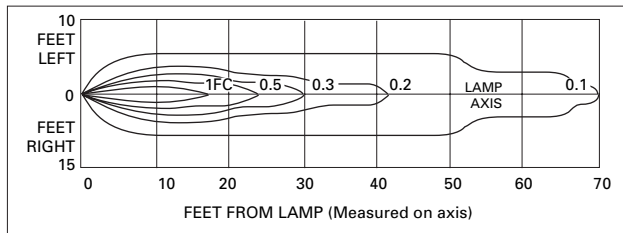

### ENERGY DATA

Power Consumption is equal to lamp wattage.

PHOTOMETRICS

Horizontal Distribution

Diagram No. 12 Lamp No. 029-121 @ 75 Initial Lumens

Diagram No. 3 Lamp No. 029-03 @ 108 Initial Lumens

Diagram No. 6 Lamp No. 029-16 @ 155 Initial Lumens