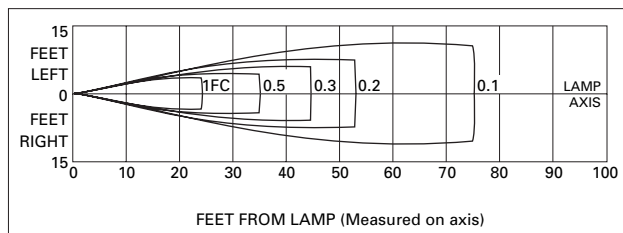

### ENERGY DATA

Power Consumption is equal to lamp wattage.

PHOTOMETRICS

Horizontal Distribution

Diagram No. 12 Lamp No. 029-121 @ 75 Initial Lumens

Diagram No. 3 Lamp No. 029-03 @ 108 Initial Lumens

Diagram No. 6 Lamp No. 029-16 @ 155 Initial Lumens