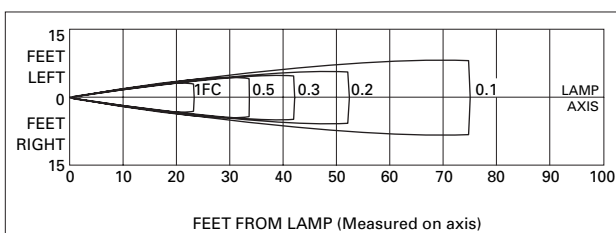

Diagram No. 6 Lamp No. 029-16