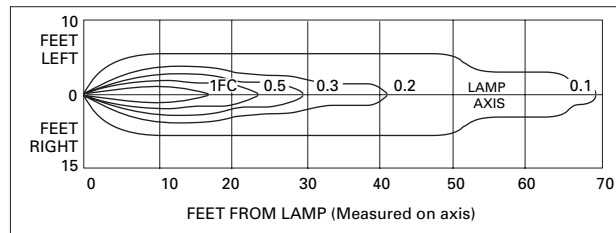

### ENERGY DATA

Power Consumption is equal to lamp wattage.

PHOTOMETRICS

Horizontal Distribution

Diagram No. 12 Lamp No. 029-121 @ 75 Initial Lumens

Diagram No. 3 Lamp No. 029-03 @ 108 Initial Lumens

Diagram No. 6 Lamp No. 029-16 @ 155 Initial Lumens

Vertical Distribution

Diagram No. 12 Lamp No. 029-121

Diagram No. 3 Lamp No. 029-03

Diagram No. 6 Lamp No. 029-16