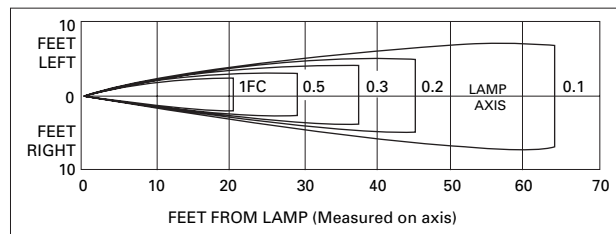

Diagram No. 3 Lamp No. 029-03