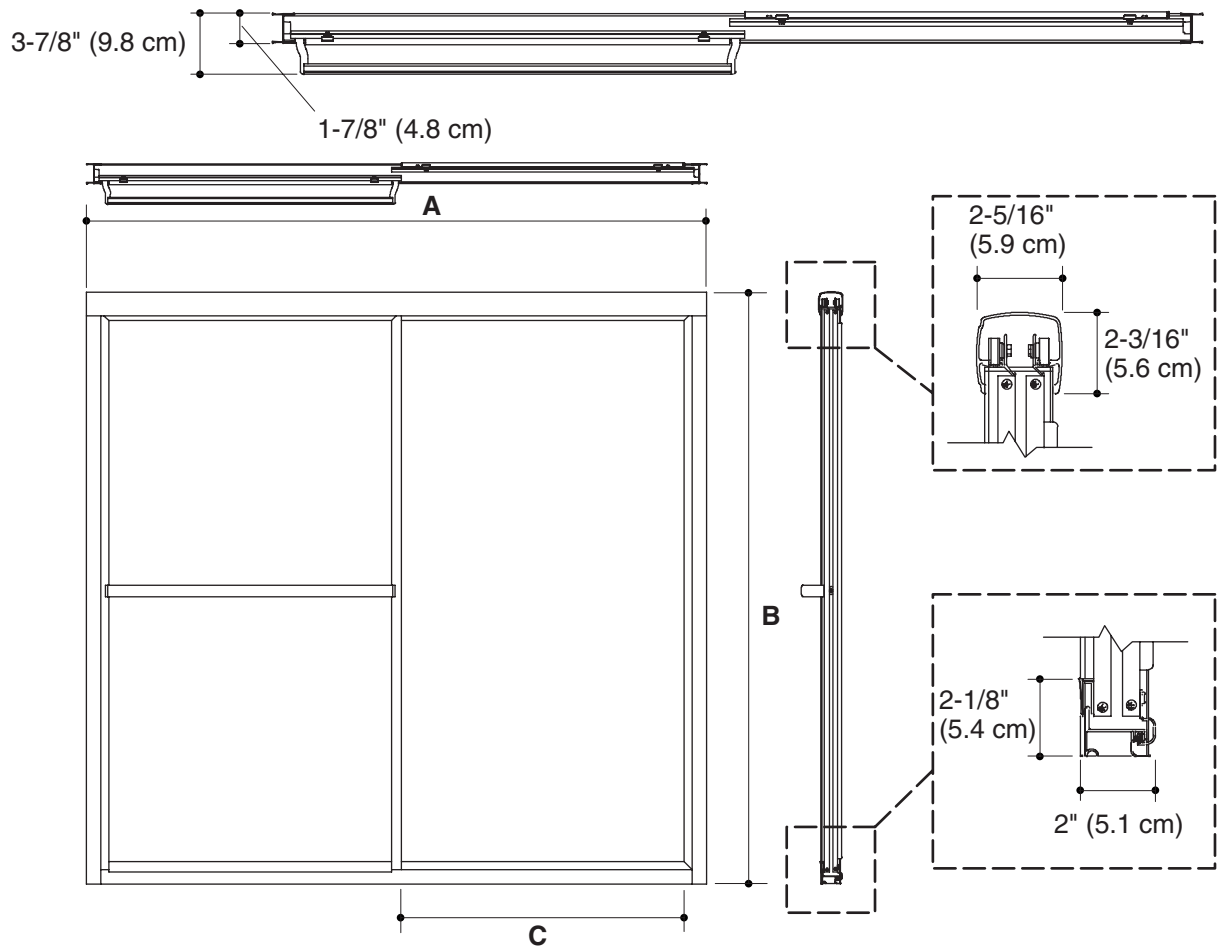

BATH CLASSICS™

Model	A (Max Width)	B (Height)	C (Walk Through Max)
5970-45*	44-1/2" (113 cm)	70" (177.8 cm)	20-5/16" (51.6 cm)
5970-46*	46-1/2" (118.1 cm)	70" (177.8 cm)	21-5/16" (54.1 cm)
5970-48*	48-7/8" (124.1 cm)	70" (177.8 cm)	22-1/2" (57.2 cm)
5970-59*	59-3/8" (150.8 cm)	70" (177.8 cm)	27-3/4" (70.5 cm)
5974-48*	48-7/8" (124.1 cm)	70" (177.8 cm)	22-1/2" (57.2 cm)