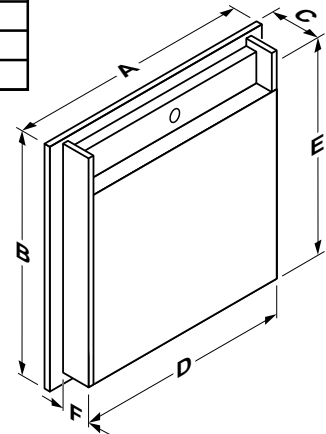

PRESTIQUE SERIES BATHROOM CABINETS WITH BUILT-IN TOPLIGHT

Tri-view surface or recessed mount cabinets with built-in toplight.

FEATURES

- Wood construction
- Three-way viewing
- Three storage areas
- Adjustable wood shelves
- 5/32" premium float glass mirrors
- Pin hinges
- Wood frame
- Oak or white finish

Cabinet shall be equipped with three (3) mirrored doors and two (2) adjustable wood shelves.

Cabinet shall have built-in light fixture and shall accommodate standard household bulbs of 60W. (Bulbs not included). Unit to be U.L. listed.

MODEL NO.	OVERALL SIZE			BODY SIZE			WALL OPENING			FINISH	BULBS (G25/G40)
	A	B	C	D	E	F	W	H	D		
947224	23 ⁹ / ₁₆	28 ¹ / ₈	4 ¹ / ₄	22 ³ / ₁₆	26 ³ / ₄	3 ¹ / ₂	22 ⁵ / ₈	27 ¹ / ₂	3 ¹ / ₂	Oak	3 60W
947230	29 ⁹ / ₁₆	28 ¹ / ₈	4 ¹ / ₄	28 ³ / ₁₆	26 ³ / ₄	3 ¹ / ₂	22 ⁵ / ₈	27 ¹ / ₄	3 ¹ / ₂	Oak	4 60W
947236	35 ⁹ / ₁₆	28 ¹ / ₈	4 ¹ / ₄	34 ³ / ₁₆	26 ³ / ₄	3 ¹ / ₂	34 ⁵ / ₈	27 ¹ / ₄	3 ¹ / ₂	Oak	5 60W
942224	23 ⁹ / ₁₆	28 ¹ / ₈	4 ¹ / ₄	22 ³ / ₁₆	26 ³ / ₄	3 ¹ / ₂	22 ⁵ / ₈	27 ¹ / ₂	3 ¹ / ₂	White	3 60W
942230	29 ⁹ / ₁₆	28 ¹ / ₈	4 ¹ / ₄	28 ³ / ₁₆	26 ³ / ₄	3 ¹ / ₂	22 ⁵ / ₈	27 ¹ / ₄	3 ¹ / ₂	White	4 60W
942236	35 ⁹ / ₁₆	28 ¹ / ₈	4 ¹ / ₄	34 ³ / ₁₆	26 ³ / ₄	3 ¹ / ₂	34 ⁵ / ₈	27 ¹ / ₄	3 ¹ / ₂	White	5 60W