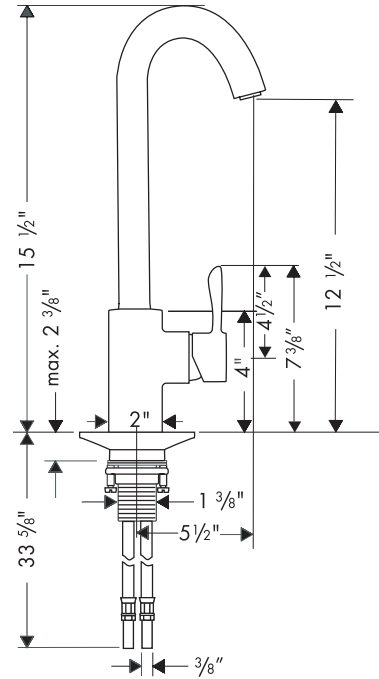

# Solaris HighArc Bar Faucet 06688XX0

Available in Chrome (00) and Steel Optik (86)

## Product Specification

- Solid brass body
- Ceramic cartridge operation
- Spout swivels 360°
- Faucet body easily removable for cleaning
- Supply hoses require 3/8" compression fittings (not included)
- ADA compliant