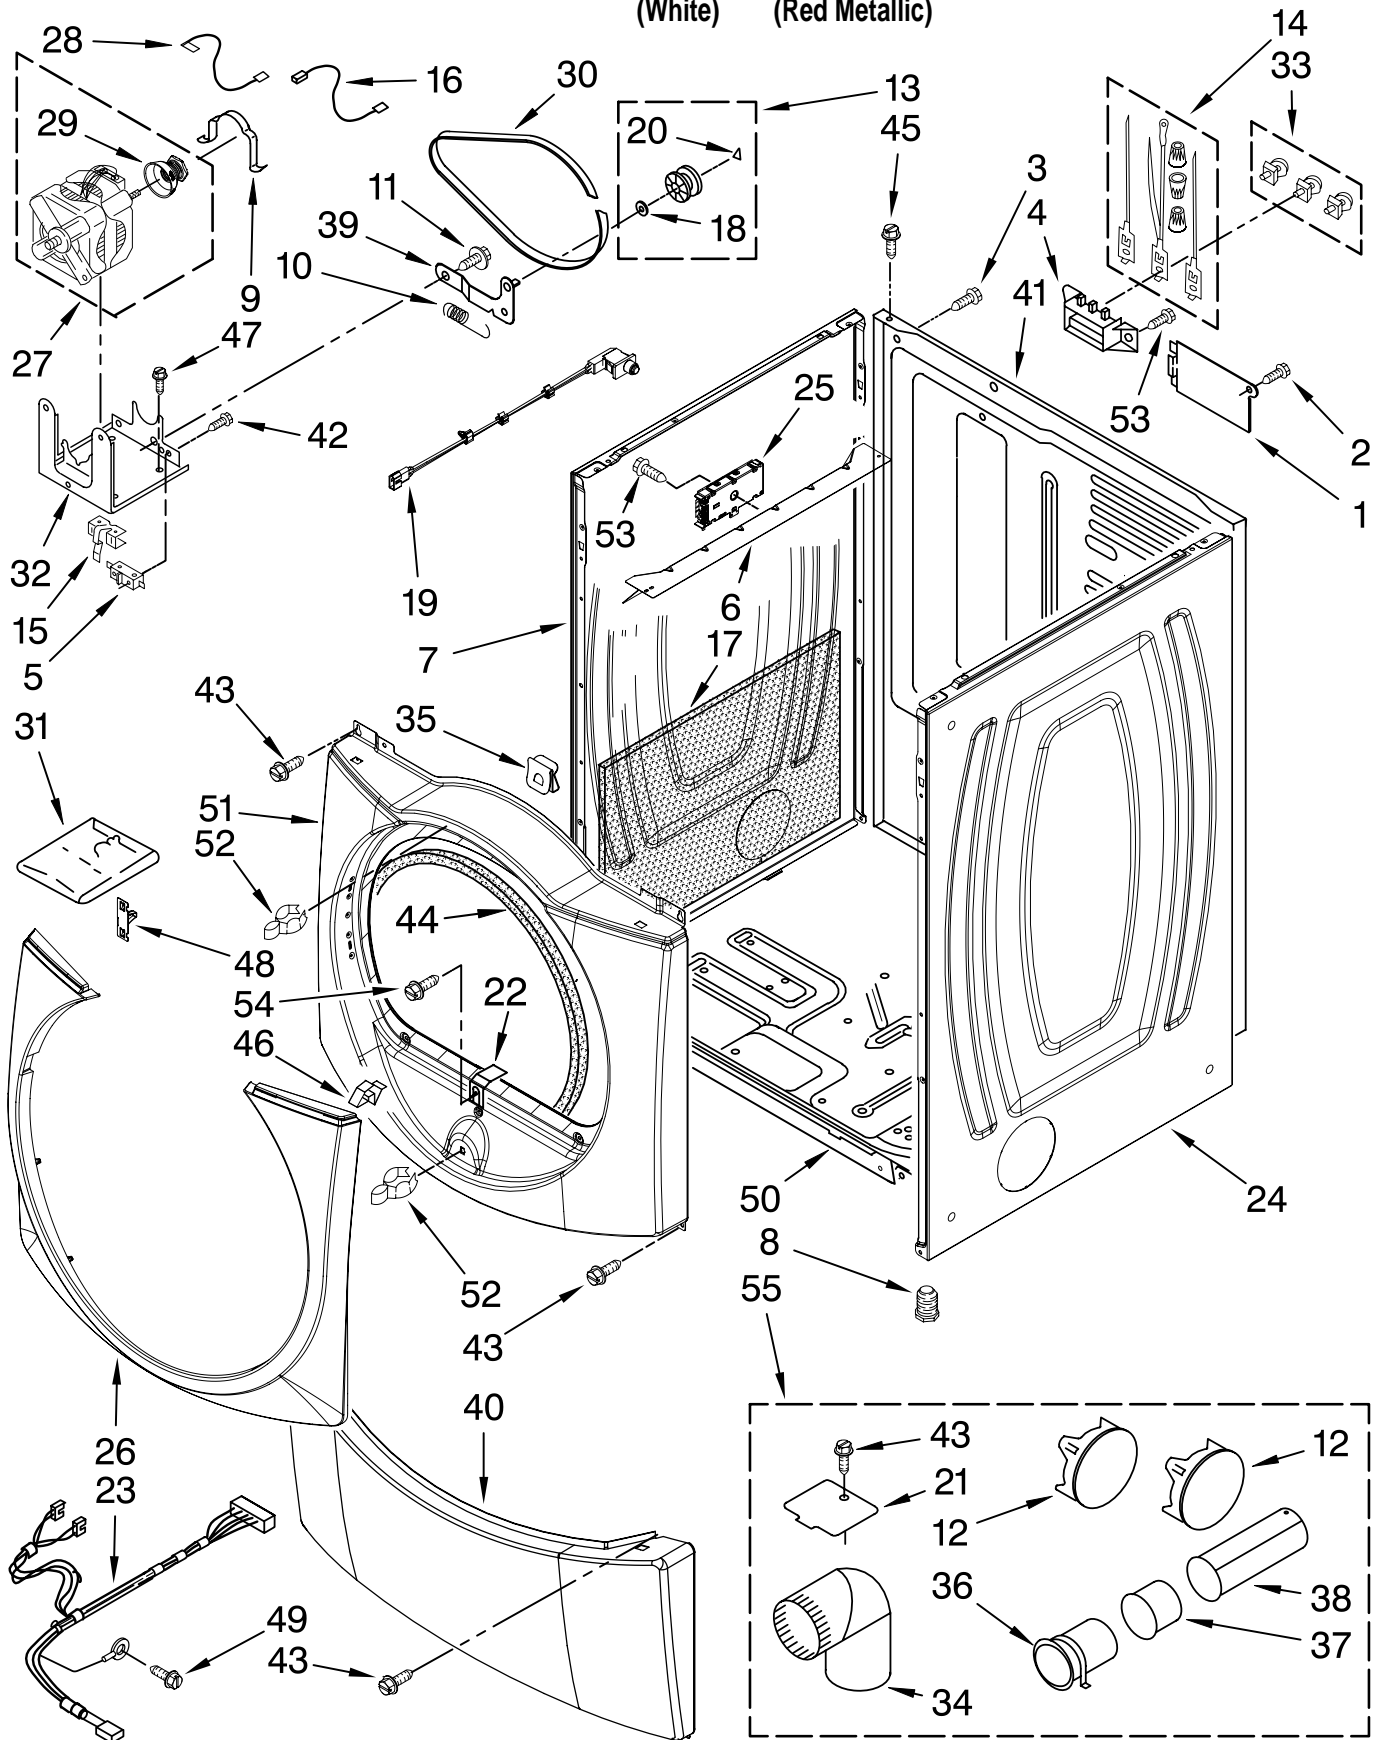

CABINET PARTS

For Models: MEDE300VW0, MEDE300VF0
(White) (Red Metallic)

CABINET PARTS

For Models: MEDE300VW0, MEDE300VF0

(White) (Red Metallic)

Illus. No.	Part No.	DESCRIPTION	Illus. No.	Part No.	DESCRIPTION	Illus. No.	Part No.	DESCRIPTION
1	8576583	Cover, Terminal Block	20	690997	Tri Ring	38	8563749	Exhaust Pipe (Long)
2	3390814	Screw, 8-18 x 3/8	21	8066115	Cover-Plate	39	3388674	Idler Bracket
3	8533974	Screw, 10-32 x 5/8 (Ground)	22	8529053	Ramp, Door	40		Panel, Toe
4	3397659	Block, Terminal	23	W10181463	Harness, Digital Interface		W10116271	White
5	W10167612	Switch, Broken Belt	24		Panel, Side (R.H.)		W10193962	Red Metallic
6	8563727	Bracket, Control Panel, Side (L.H.)		W10192446	White	41	W10180481	Panel, Rear
7				W10193957	Red Metallic	42	98129	Screw, 6-20 x 1 1/16
	W10192435	White	25	W10182366	Control Board	43	3390647	Screw, 8-18 x 1/2
	W10193954	Red Metallic	26		Trim-Ring Assembly	44	3387242	Seal, Front Panel
8	3392100	Foot, Dryer		W10164746	White	45	3393008	Screw, 10-16 x 1/2
	279810	Foot - Optional (Extended Length Package Of 2) (Not Included)		W10190563	Red Metallic (Includes Item. 48)	46	8519459	Clip, Toe Panel
9	660658	Clamp, Motor (2)	27	8538263	Motor, Assembly 60 HZ.	47	343641	Screw, 10-16 x 1/2
10	3387374	Spring, Idler	28	3398948	Wire, Jumper (Broken Belt Switch)	48	W10129065	Trim-Clip Metal
11	3389420	Retainer, Idler	29	8578220	Pulley 60 HZ.	49	359625	Screw-Ground
12		Plug, Multivalent	30	W10112954	Belt, Drive	50	8519207	Base, Cabinet
	697750	White	31	8541503	Kit, Stack Assembly	51		Front Panel
	W10151499	Midnight Grey					W10153275	White
13	3388672	Pulley Assembly	32	3387118	Bracket, Motor		W10193967	Red Metallic (Includes Illus. 44)
14	279318	Terminal, Brass & Tinned (3) (Includes Illus. 33)	33	279393	Terminal Block Screw Kit (For Terminal Block)	52	696144	Strike, Door (2)
15	8066120	Lever, Snap Switch	34	49026	4" - 90° Elbow	53	90767	Screw, 8-18 x 3/8
16	3394081	Wire, Belt Switch	35	62825	Clip, S-Type (3)	54	3357011	Screw, 10-16 x 1/2
17	W10128772	Sound Panel	36	8563747	Exhaust Pipe & Bracket	Optional Parts Not Included		
18	W10121334	Washer	37	8563750	Exhaust Pipe (Short)	Dryer Exhaust Kit (For Side & Bottom Venting)		
19	W10128087	Assembly, Door Switch				55	279818	White
							W10186596	Midnight Grey