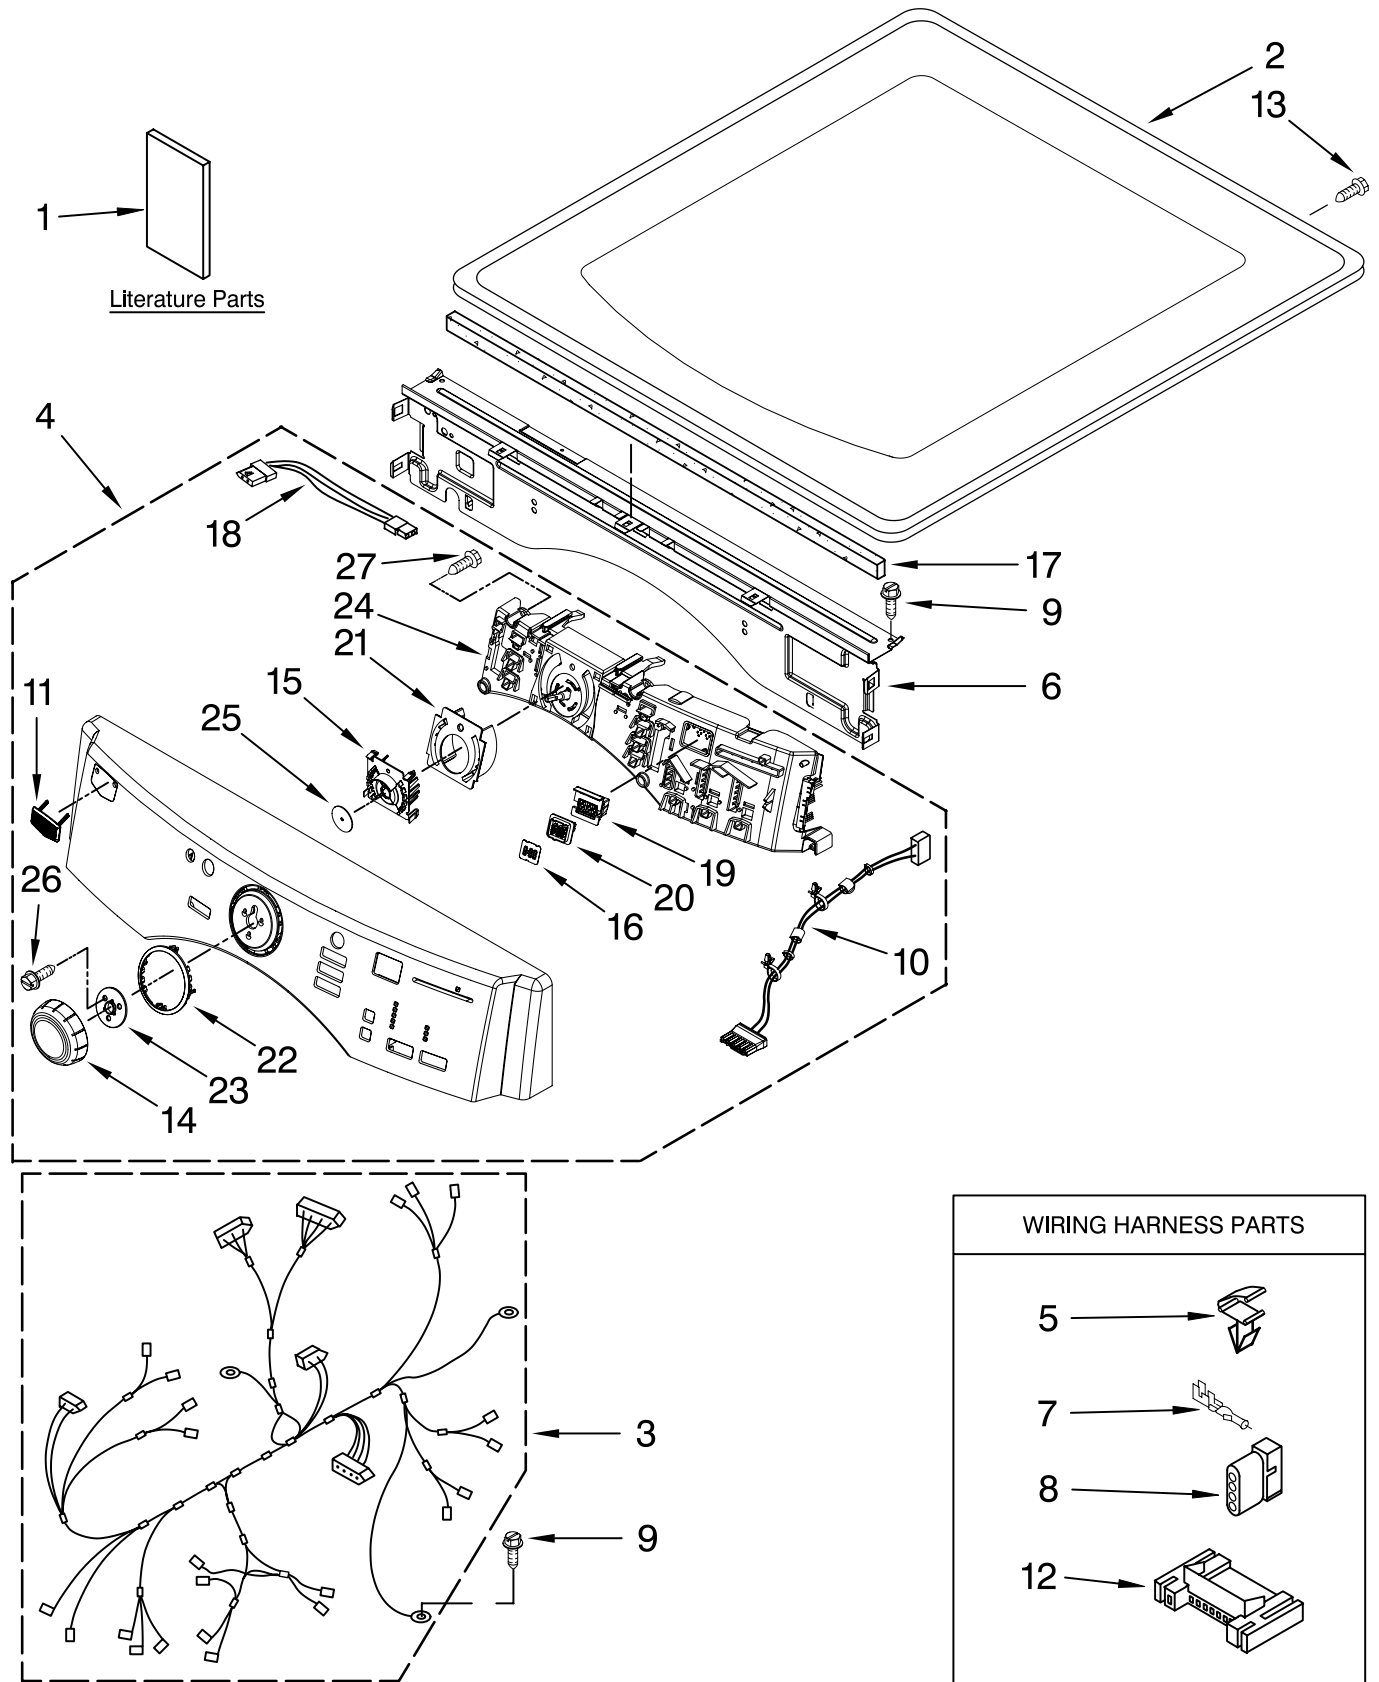

# TOP AND CONSOLE PARTS

For Models: MEDE300VW0, MEDE300VF0

(White) (Red Metallic)

<b>Illus. No.</b>	<b>Part No.</b>	<b>DESCRIPTION</b>
1		Literature Parts
	W10057349	Use & Care Guide
	W10057358	Tech Sheet
	W10134980	Installation, Diagnostic Guide
	W10057355	Guide, Quick Start
2		Top
	3980634	White
	W10193964	Red Metallic
3	W10111012	Harness, Main
4		Panel, Console
	W10164450	White
	W10164451	Red Metallic (Includes Buttons & Control Board Item. 13)
5	3394427	Clip, Harness
6	W10006840	Bracket, Console (Includes Items: 21.)
7	94614	Terminal
8	3936144	Plug, Terminal
9	3390647	Screw, 8-18 x 1/2
10	W10185550	Power Cable User Interface
11	W10177245	Medallion
12	3395683	Connector, (Motor)
13	98139	Screw, 8-32 x 1/32
14	W10164576	Knob, Assembly
15	W10170293	Guide, Light Cycle Internal
16	W10171504	Foil-Display
17	W10112267	Foam-Seal
18	W10185548	Harness, User-Interface
19	W10171502	Fram-Light (Guide Display)
20	W10164578	Guide, Light (3-Way Digital)
21	W10170295	Frame-Light Guide
22	W10164567	Cycle, Light Guide
23	W10172298	Bushing, Knob
24	W10164609	User-Interface
25	8572039	Seal, User Interface
26	8540513	Screw
27	8540282	Screw