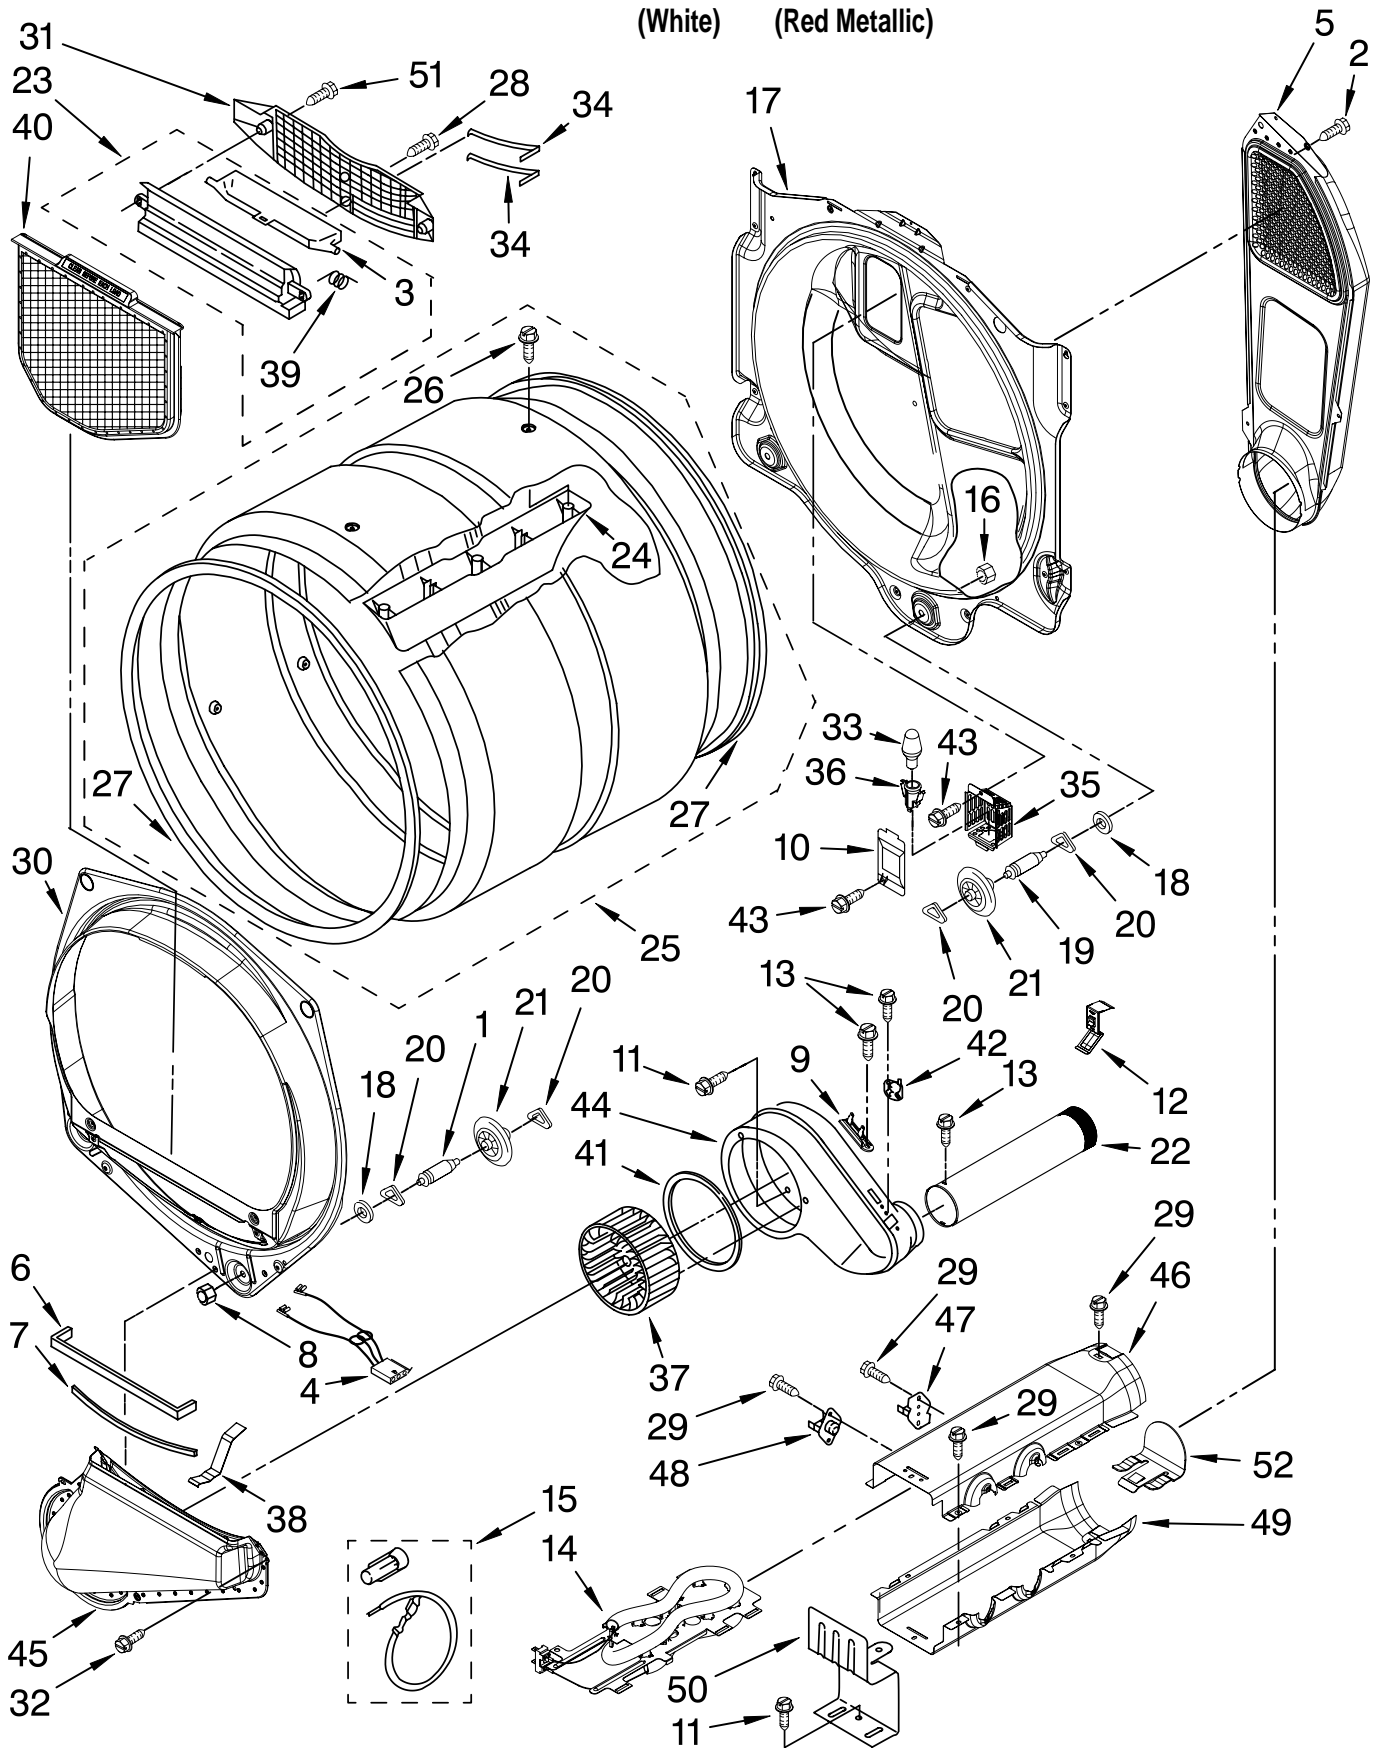

BULKHEAD PARTS

For Models: MEDE300VW0, MEDE300VF0

(White) (Red Metallic)

BULKHEAD PARTS

For Models: MEDE300VW0, MEDE300VF0

(White) (Red Metallic)

Illus. No.	Part No.	DESCRIPTION	Illus. No.	Part No.	DESCRIPTION	Illus. No.	Part No.	DESCRIPTION
1	8575324	Shaft, R.H. Thread	16	W10001120	Nut, 3/8-16 (L.H.)	36	W10136369	Socket Assembly
2	3390647	Screw, 8-18 x 1/2	17	W10080170	Bulkhead, Rear	37	697772	Wheel, Blower
3	3394984	Door, Lint Screen	18	3387459	Washer, Support	38	8066208	Clip, Spring
4	3406653	Harness, Sensor	19	8575325	Shaft, L.H. Thread	39	3394986	Spring, Lint Screen Door
5	697354	Air Duct Assembly	20	690997	Ring, Tri	40	W10049370	Lint Screen
6	697813	Seal, Outlet Housing	21	8536973	Roller, Support	41	697770	Seal, Cover Plate
7	697814	Seal, Drum Front	22	8563745	Exhaust Pipe	42	8577274	Thermistor
8	3934666	Nut, 3/8 x 16(R.H.)	23	3394985	Housing, Outlet	43	487909	Screw, 8-15 x 1/2
9	3392519	Thermal - Fuse (91°C)	24	697693	Baffle, Drum	44	8544362	Housing, Blower
10	3402841	Lens, Drum Light	25	W10181466	Complete Drum Assembly	45	8066168	Lint Duct Assembly
11	489463	Screw, 8-18 x 5/8	26	W10109200	Screw, 11-16 x 3/4	46	8544769	Housing-Slot Heater Box
12	8572105	Clip, Exhaust Pipe	27	W10166807	Seal, Drum	47	280148	Thermal Cut-Off (Includes Illus. No. 48)
13	8533971	Screw, 8-18 x 5/16	28	695240	Screw, 8-18 x 1/2	48	8557403	Thermostat 295°F (146°C)
14	8544771	Heater Element	29	90767	Screw, 8-18 x 3/8	49	8544770	Housing-Tab Heater Box
15	279457	Terminal Wire Kit (For Heater Element Wiring Harness Repair)	30	8519245	Bulkhead, Front	50	8066099	Bracket, Heater Box
			31	8299979	Grille, Outlet	51	3387230	Screw, 10-16 x 1
			32	359625	Screw, 8-18 x 1/2	52	8544776	Flange, Heater Box
			33	3406124	Bulb, Light			
			34	3387223	Electrode, Sensor			
			35	8578825	Bracket, Drum Light