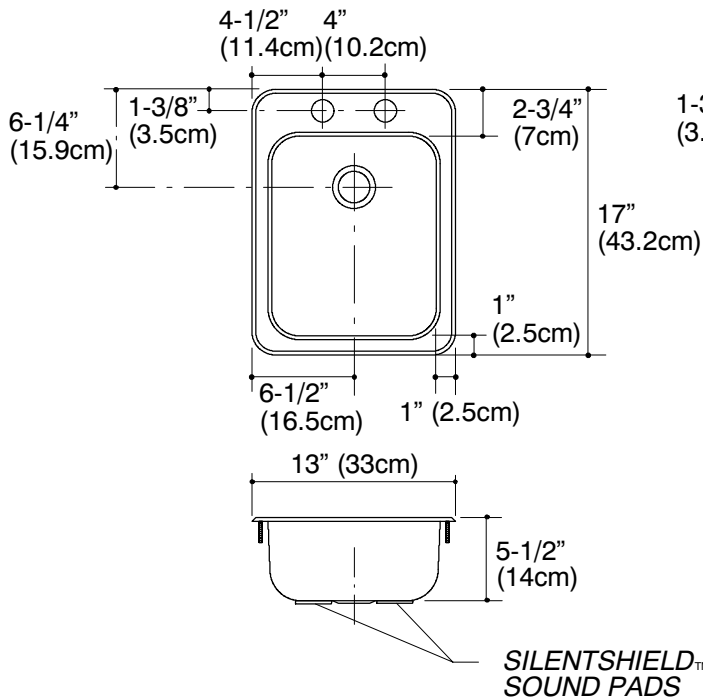

A KOHLER COMPANY

SINGLE BASIN ENTERTAINMENT SINK

B173

Features

- 13" (33cm) x 17" (43.2cm) x 5-1/2" (14cm)
- SilentShield™ sound deadening
- Satin sanded deck and buffed basin finish
- Drawn from 22 gauge stainless steel
- Stud mounting provides easy installation
- Designer styling with rounded corners
- Ledge back entertainment sink

Model	Description	Holes	Quantity	Basin Depth	Colors/Finishes
B173-1	Stainless steel, single basin sink	1	1	5-1/2" (14cm)	<input type="checkbox"/> NA
B173-2	Stainless steel, single basin sink	2	1	5-1/2" (14cm)	<input type="checkbox"/> NA

STUD MOUNTING PROVIDES EASY INSTALLATION

Product Information

Fixture*:	cutout size	basin area
Sink	12-1/4" (31.1cm) x 16-1/4" (41.3cm)	11" (27.9cm) x 13-1/4" (33.7cm)
Outlet	2" D. (5cm)	
Faucet holes	1-7/16" D. (3.7cm)	
* Approximate measurements for comparison only.		