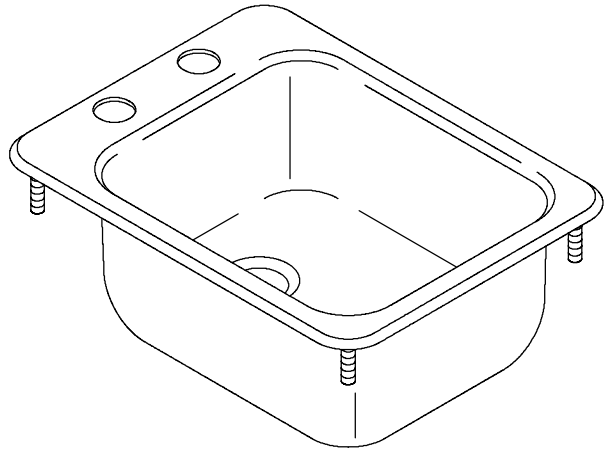

A KOHLER COMPANY

SINGLE BASIN ENTERTAINMENT SINK

B173

Features

- 13" (33cm) x 17" (43.2cm) x 5-1/2" (14cm)
- SilentShield™ sound deadening
- Satin sanded deck and buffed basin finish
- Drawn from 22 gauge stainless steel
- Stud mounting provides easy installation
- Designer styling with rounded corners
- Ledge back entertainment sink

Model	Description	Holes	Quantity	Basin Depth	Colors/Finishes
B173-1	Stainless steel, single basin sink	1	1	5-1/2" (14cm)	<input type="checkbox"/> NA
B173-2	Stainless steel, single basin sink	2	1	5-1/2" (14cm)	<input type="checkbox"/> NA

STUD MOUNTING PROVIDES EASY INSTALLATION

Product Information

Fixture*:	cutout size	basin area
Sink	12-1/4" (31.1cm) x 16-1/4" (41.3cm)	11" (27.9cm) x 13-1/4" (33.7cm)
Outlet	2" D. (5cm)	
Faucet holes	1-7/16" D. (3.7cm)	
* Approximate measurements for comparison only.		