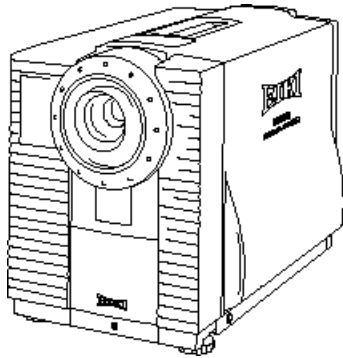

LC-6200: Bright, Big Screen Multimedia.

KEY FEATURES:

- 1000 ANSI LUMENS light output at 70% uniformity for brilliant images--even in normal light!
- High-performance lens with power zoom and focus projects up to a 450" diagonal picture from distances up to 86.7'.
- 640 x 480 pixel resolution for VGA & MAC. Also, handles 800 x 600 VGA in compressed mode.
- Variable Optical Keystone Correction can reduce or eliminate off axis image distortion.
- Bonus! IR50 wireless remote mouse control and real-time Presentation F/X software.

LC-6200 SPECIFICATIONS:

Screen Brightness	1000 ANSI Lumens
Illumination Uniformity	70%
Size of Color Palette	16.7 Million
Contrast Ratio	100 :1
Horizontal Resolution	550 TV Lines
Projection Lamp	400-Watt, Long-Life Metal-Halide
Light - RGB Distribution	Dichroic Mirror System
Imaging System	3.1" Amorphous TFT Panels x 3
Screen Pixels	640 x 480 = 307,200
Total Pixels	307,200 x 3 = 921,600
Lens Type	Power Zoom and Focus
Image Min. - Max. (Diag.)	20" - 450" diagonal
Image Min. - Max. (Wide)	1.3' - 30' (0.41m - 9.14m)
Throw - Min. - Max.	3.8' - 86.7' (1.17m - 26.42m)
Width-to-Throw Factor	Approx. 1.8-2.9
Elevation: Front/Rear	Variable up to 5 Degrees Up
Keystone Elimination	Variable Up or Down, max. degrees 3.13, max ratio (B:T) 2.3:1/1:2.3
Scanning	Auto: H Sync. 15-37.9 Hz; V Sync. 49:1 - 74.4 Hz.
Image Orientation	Normal, Reversed
Remote Control	IR Projector & Mouse Control
Computer Standards	VGA, EGA, CGA, MAC13