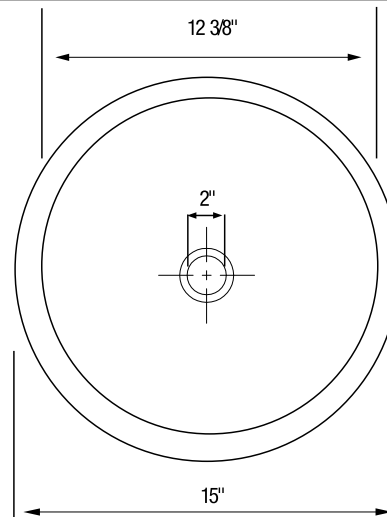

PRODUCT SPECIFICATION

Drop-in sink to be bar sink design, 15" in diameter. Sink to be made from 18 gauge, 304 series stainless steel, with 18/10 chrome/nickel content. Sink to be Blanco (choose one)

- Model 500-312-BR
- Model 500-312-SF
- Model 500-312-PS

with bowl depth of 6".

- P.V.D. Brass 500-312-BR
- Stainless Steel • Satin Finish 500-312-SF
- Stainless Steel • Polished Finish 500-312-PS

MODEL 500-312

NOMINAL DIMENSIONS

MODEL	OVERALL	CUTOUT SIZE	BOWL DEPTH	DRAIN DIAMETER
500-312	15 diameter circle	13-1/2 diameter circle	6	2