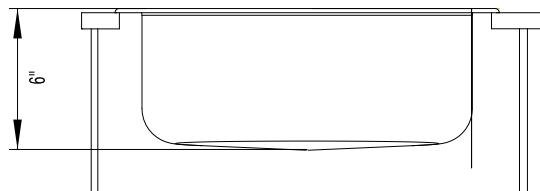

PRODUCT SPECIFICATION

Drop-in sink to be bar sink design, 15" in diameter. Sink to be made from 18 gauge, 304 series stainless steel, with 18/10 chrome/nickel content. Sink to be Blanco (choose one)

- Model 500-312-BR
- Model 500-312-SF
- Model 500-312-PS

with bowl depth of 6".

- P.V.D. Brass 500-312-BR
- Stainless Steel • Satin Finish 500-312-SF
- Stainless Steel • Polished Finish 500-312-PS

MODEL 500-312

NOMINAL DIMENSIONS

MODEL	OVERALL	CUTOUT SIZE	BOWL DEPTH	DRAIN DIAMETER
500-312	15 diameter circle	13-1/2 diameter circle	6	2