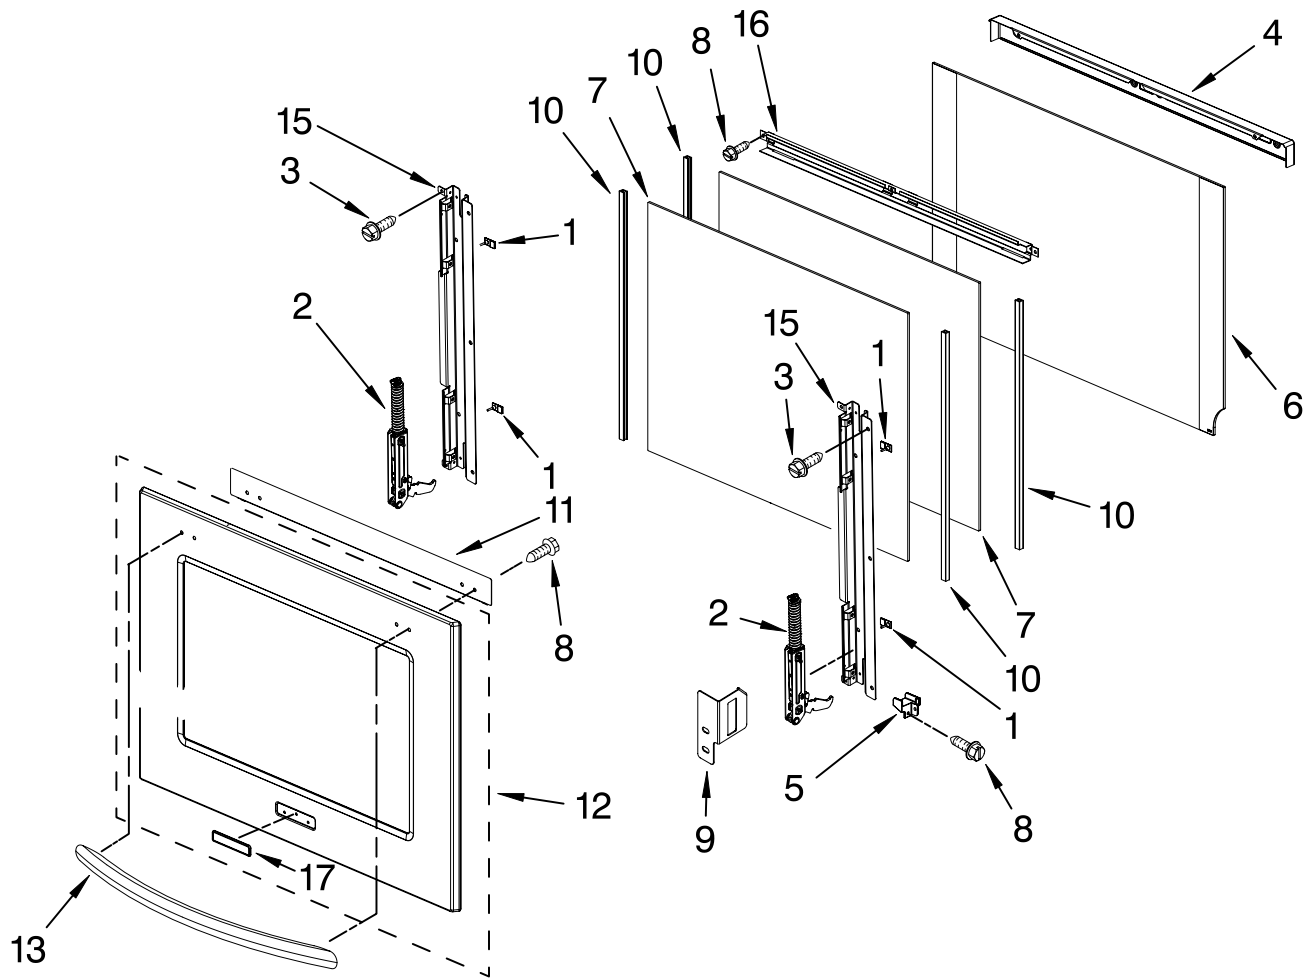

**FOLLOWING PARTS
NOT ILLUSTRATED**

INSULATION

8303966 Insulation, Wrap
8303968 Insulation, Back

CONTROL PANEL PARTS

For Models: KEBS277SBL04, KEBS277SWH04, KEBS277SSS04
(Black) (White) (Stainless)

| Illus. No. | Part No. | DESCRIPTION |
|------------|-------------------------------------|-----------------------------------------------|
| 1 | 8303717BL 8303717WH W10165446 | Panel, Control Black White Stainless |
| 2 | 8303687 | Support, Appliance Manager |
| 4 | 8304332 | Keyboard, Glass Touch |
| 5 | W10172472 | User Interface |
| 6 | 8303720 | Backer, Control |
| 7 | 8303887 | Bracket, Enclosure (2) |
| 8 | 4449154 | Screw |
| 9 | 3400832 | Screw |
| 10 | W10119142 | Appliance Manager |
| 11 | 8304441 | Resistor, Drop |

FOR ORDERING INFORMATION REFER TO PARTS PRICE LIST

OVEN DOOR PARTS

For Models: KEBS277SBL04, KEBS277SWH04, KEBS277SSS04
(Black) (White) (Stainless)

| Illus. No. | Part No. | DESCRIPTION |
|------------|-----------|-----------------|
| 1 | 8304522 | Bumper, Door |
| 2 | W10174288 | Hinge, Door (2) |
| 3 | 3196183 | Screw |
| 4 | 8304580BL | Vent, Door Top |
| 5 | | Bracket, Door |
| | 8304377 | Right |
| | 8304378 | Left |
| 6 | 8303738BL | Door Liner |
| 7 | 8303732 | Glass, Inner |
| 8 | 4449743 | Screw |
| 9 | | Cover, Hinge |
| | W10137044 | Right |
| | W10137043 | Left |