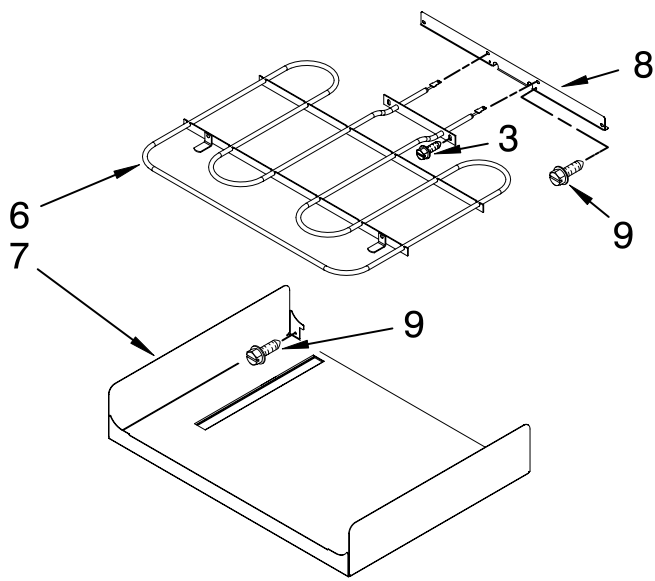

INTERNAL OVEN PARTS

For Models: KEBS277SBL04, KEBS277SWH04, KEBS277SSS04
(Black) (White) (Stainless)

Illus. No.	Part No.	DESCRIPTION

1	8304602	Element, Broil Shield
2	9760774	Element, Broil
3	4449154	Screw
4	8303842	Rack, Oven
6	9760768	Element, Bake
7	4455036	Tray, Bake
8	4450039	Cover, Bake Tray
9	4449809	Screw
10	8304422BU	Cover, Fan
11	9760769	Element Convection
12	W10116351	Blade, Fan
13	W10116349	Nut
14	W10116228	Fan, Convection
15	9755543	Jack, Meat Probe
16	9755542	Probe, Meat
17	9755547	Washer, Lock
18	9755546	Nut, Hidden

FOR ORDERING INFORMATION REFER TO PARTS PRICE LIST