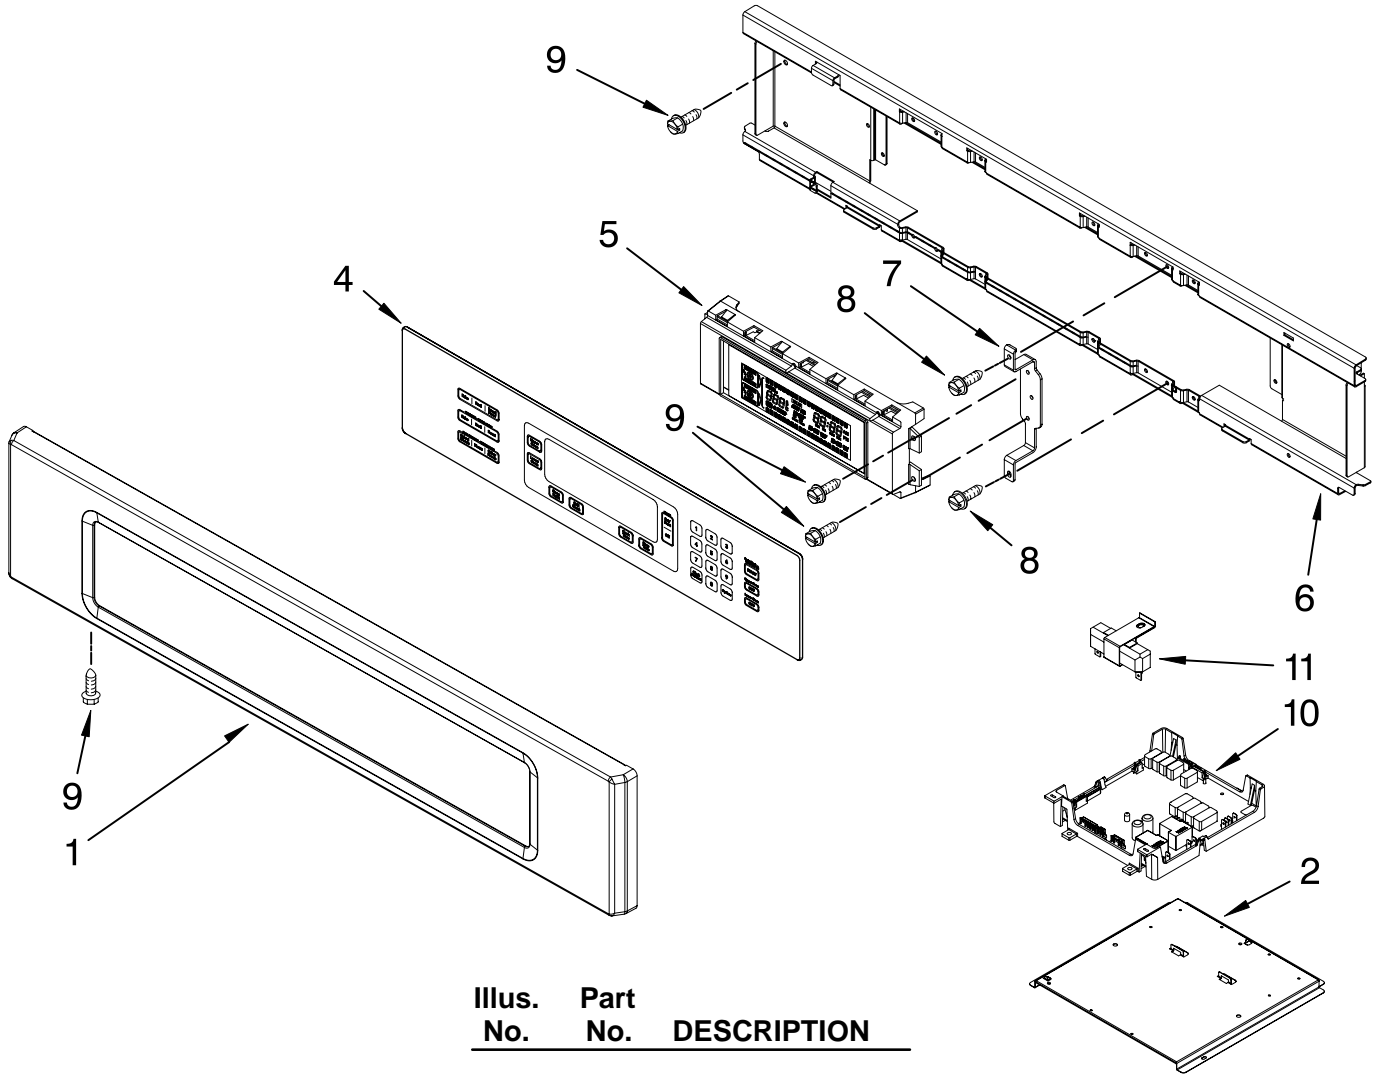

CONTROL PANEL PARTS

For Models: KEBS277SBL04, KEBS277SWH04, KEBS277SSS04
(Black) (White) (Stainless)

Illus. No.	Part No.	DESCRIPTION
1	8303717BL 8303717WH W10165446	Panel, Control Black White Stainless
2	8303687	Support, Appliance Manager
4	8304332	Keyboard, Glass Touch
5	W10172472	User Interface
6	8303720	Backer, Control
7	8303887	Bracket, Enclosure (2)
8	4449154	Screw
9	3400832	Screw
10	W10119142	Appliance Manager
11	8304441	Resistor, Drop

FOR ORDERING INFORMATION REFER TO PARTS PRICE LIST