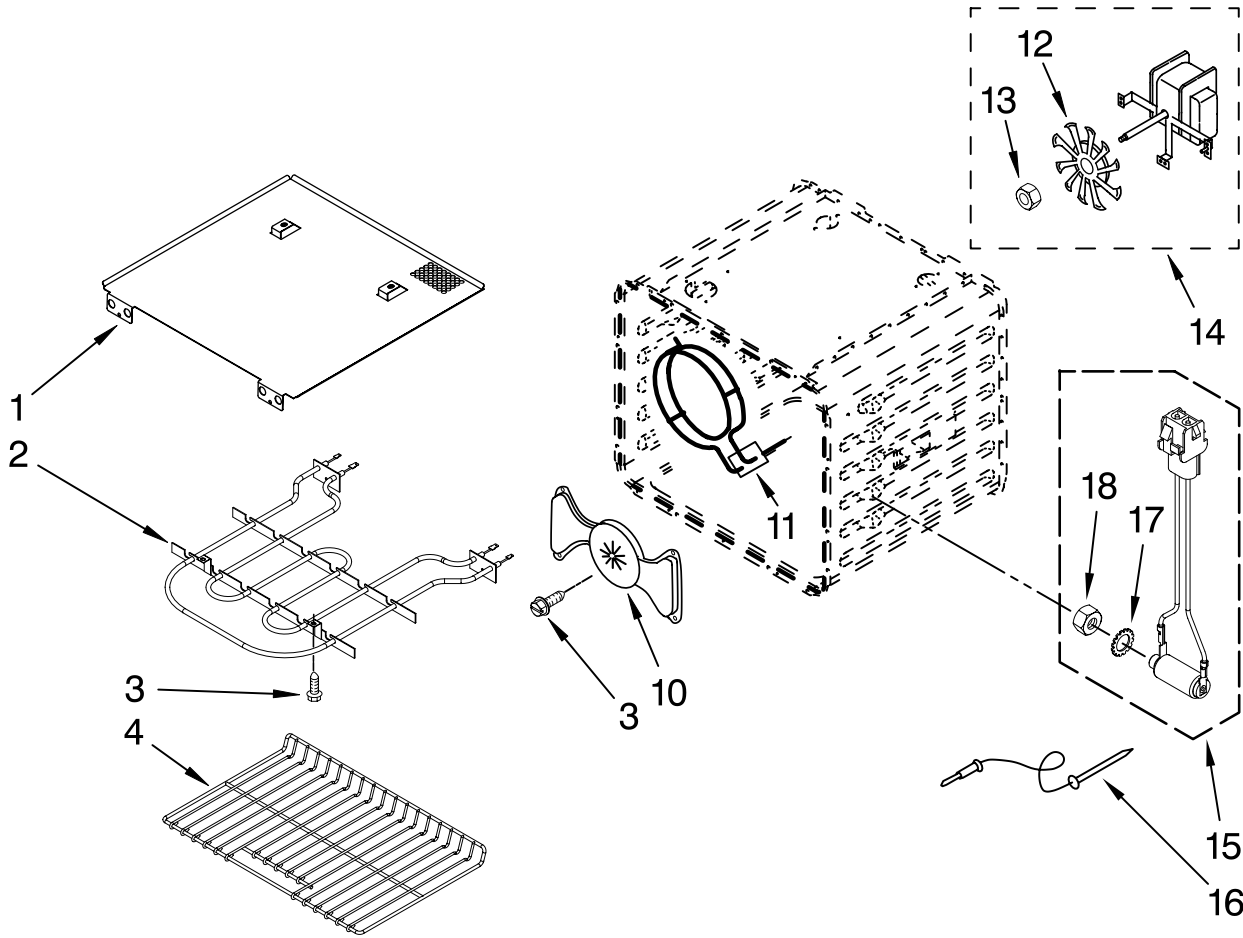

INTERNAL OVEN PARTS

For Models: KEBS277SBL04, KEBS277SWH04, KEBS277SSS04
(Black) (White) (Stainless)

Illus. No.	Part No.	DESCRIPTION

1	8304602	Element, Broil Shield
2	9760774	Element, Broil
3	4449154	Screw
4	8303842	Rack, Oven
6	9760768	Element, Bake
7	4455036	Tray, Bake
8	4450039	Cover, Bake Tray
9	4449809	Screw
10	8304422BU	Cover, Fan
11	9760769	Element Convection
12	W10116351	Blade, Fan
13	W10116349	Nut
14	W10116228	Fan, Convection
15	9755543	Jack, Meat Probe
16	9755542	Probe, Meat
17	9755547	Washer, Lock
18	9755546	Nut, Hidden

FOR ORDERING INFORMATION REFER TO PARTS PRICE LIST