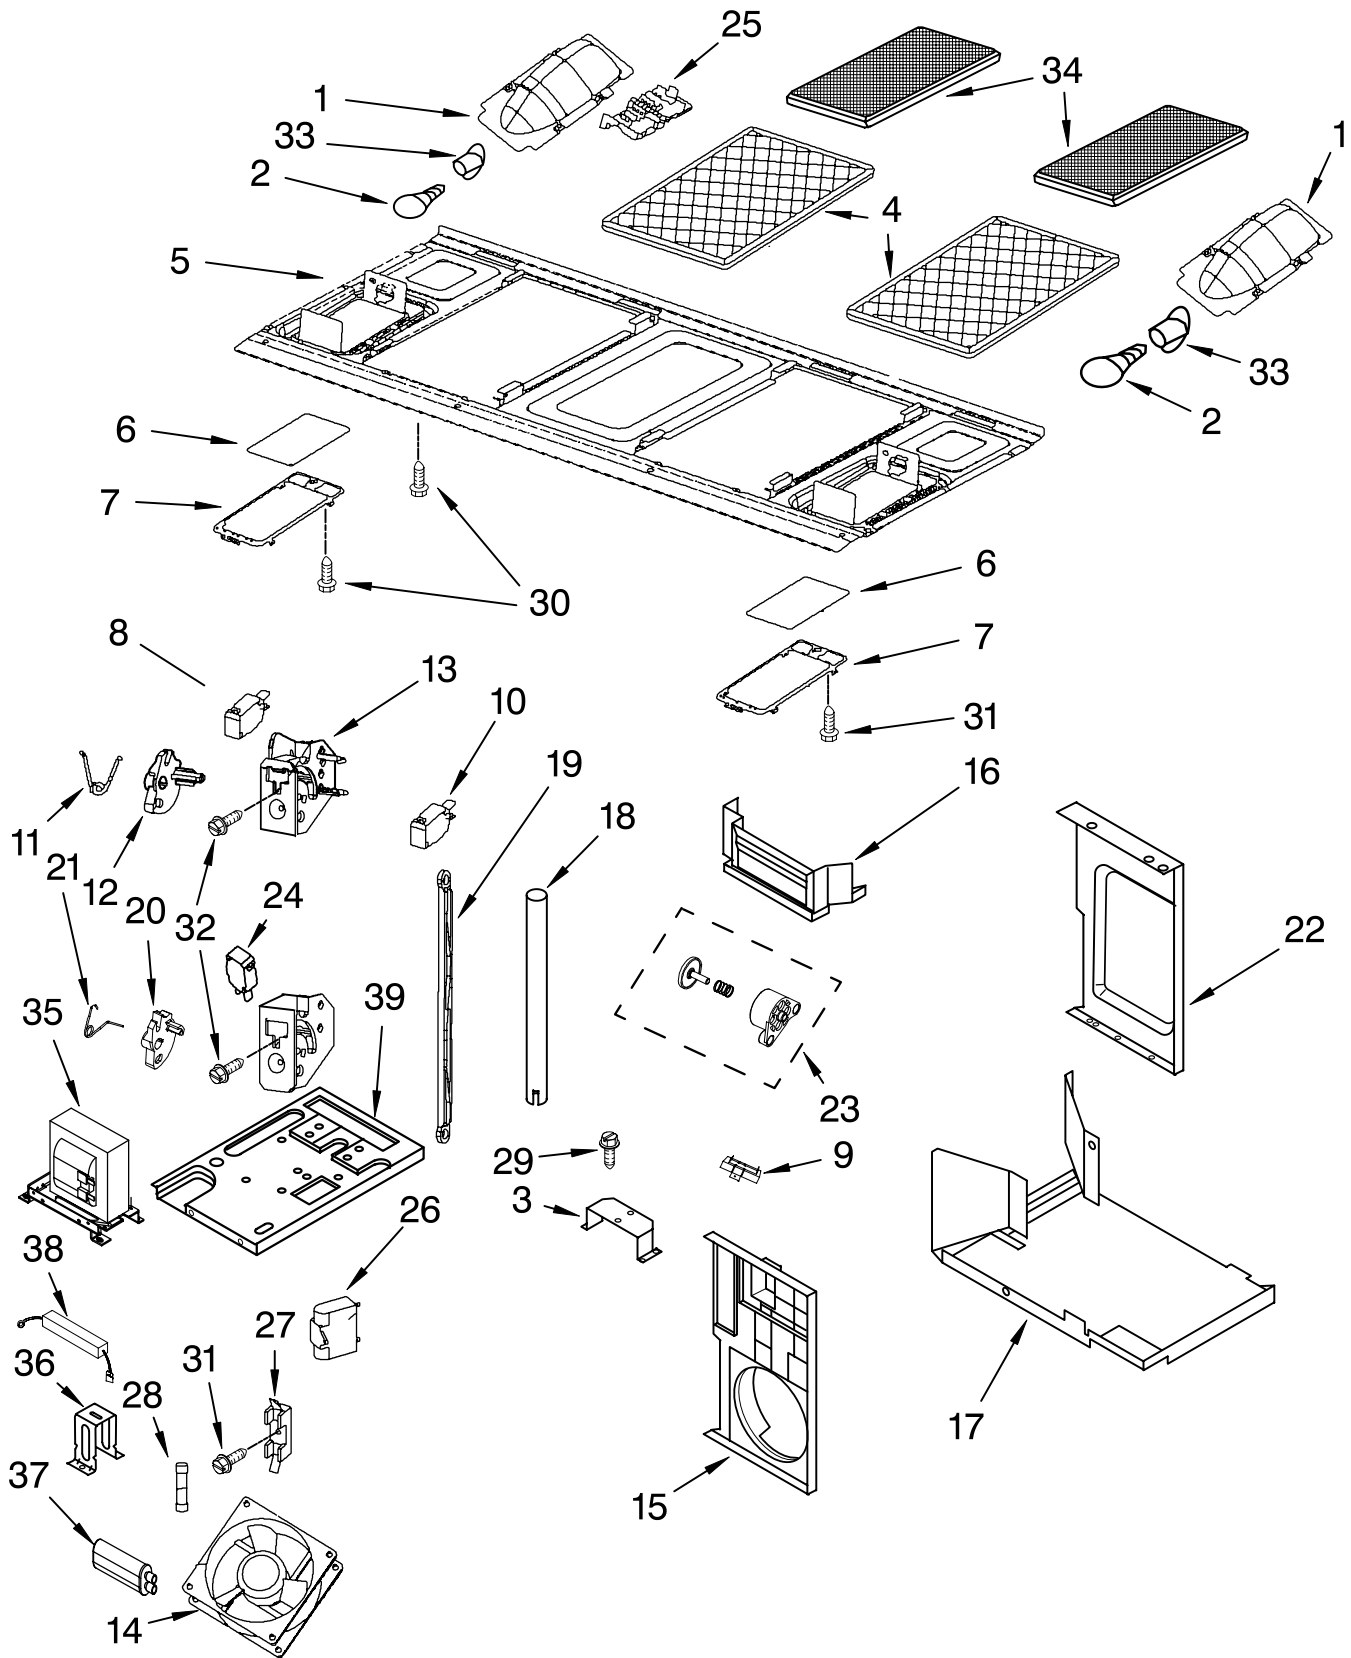

INTERIOR AND VENTILATION PARTS

For Models: KHMS1850SWH0, KHMS1850SBL0, KHMS1850SSS0

(WHITE)

(BLACK)

(STAINLESS)

FOR ORDERING INFORMATION REFER TO PARTS PRICE LIST

INTERIOR AND VENTILATION PARTS

For Models: KHMS1850SWH0, KHMS1850SBL0, KHMS1850SSS0

(WHITE)

(BLACK)

(STAINLESS)

Illus. No.	Part No.	DESCRIPTION
1	8205096	Reflector, Lamp
2	W10112515	Lamp
3	8205578	TC0, Brkt. Assy.
4	W10113040	Filter, Grease
5	8205366	Plate, Bottom
6	8184141	Glass, Lamp
7	8184889	Holder, Glass
8	8206345	Switch, Micro Primary/Secondary
9	8205152	Resistor
10	8206352	Switch, Micro
11	8169438	Spring, Interlock
12	8183824	Plate, Cam
13	W10117909	Support, Interlock
14	8205362	Fan, DC 12 Volt
15	8205364	Housing, Fan
16	W10117906	Shield,Wtr.Spill.
17	8205357	Diffuser, Housing
18	W10117907	Tube,Watershoot
19	8185190	Rod-Locking Link
20	W10117910	Plate, Cam
21	W10117911	Spring, Interlock
22	8206455	Plate, Side
23	W10117912	Piston Assembly
24	8206347	Switch, Micro
25	8184202	Cover, Terminal
26	8184091	Motor, Capacitor
27	W10117908	Holder, Fuse
28	4393308	Fuse
29	8184199	Screw
30	4393835	Screw
31	8184200	Screw
32	8169477	Screw
33	8169539	Holder, Lamp
34	W10112514	Filter, Charcoal
35	8206456	Transformer, H.V.
36	8206457	Bracket, Capacitor
37	W10117913	Capacitor, H.V.
38	8205361	Diode, H.V.
39	W10117914	Chassis

FOR ORDERING INFORMATION REFER TO PARTS PRICE LIST