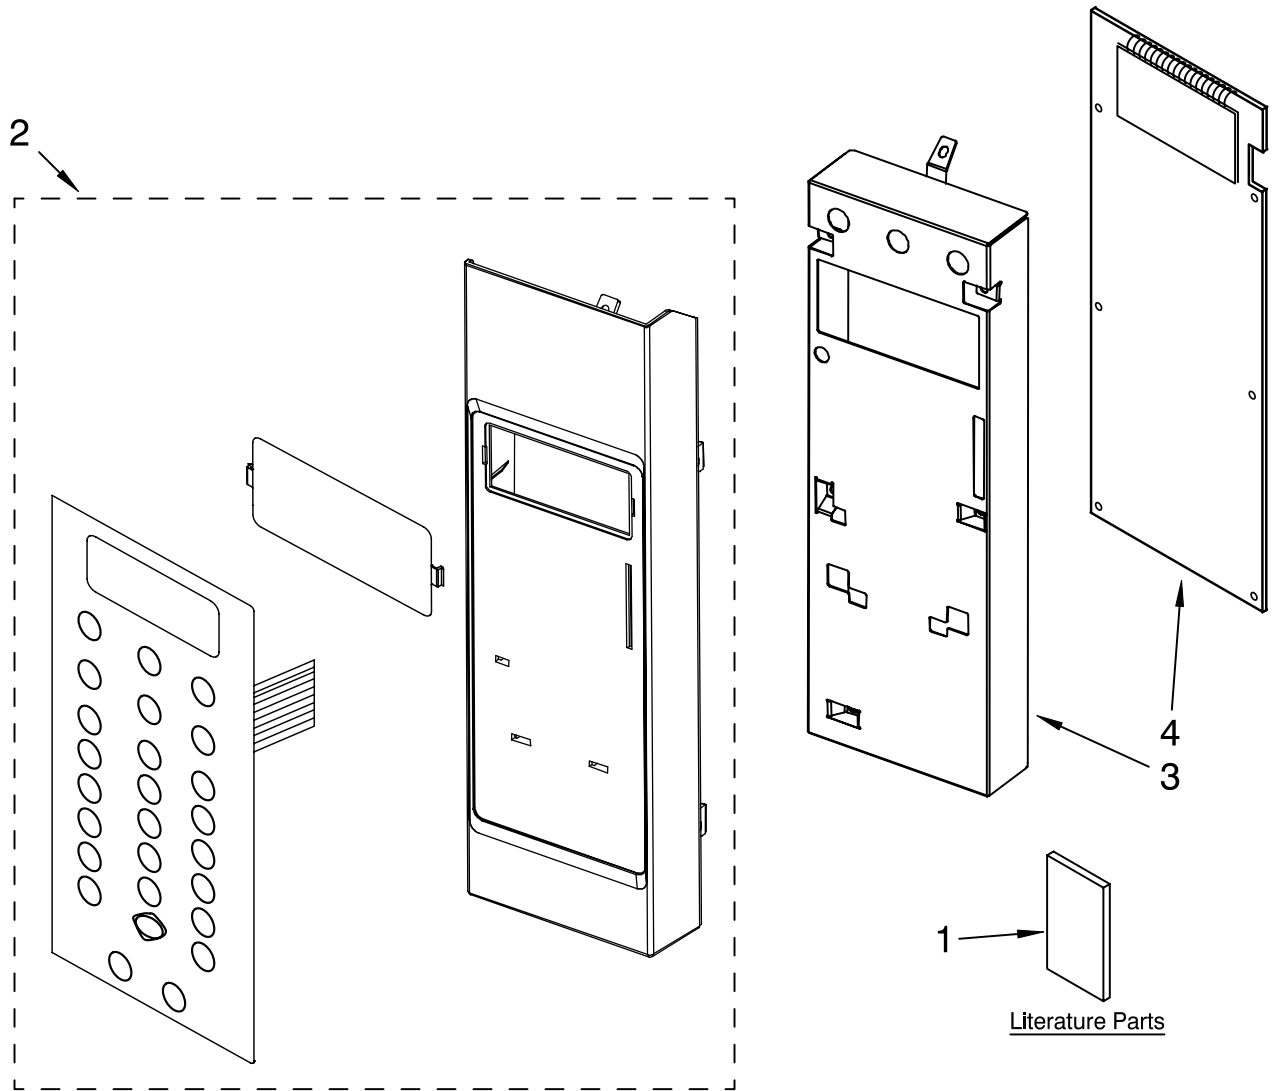

CONTROL PANEL PARTS

For Models: KHMS1850SWH0, KHMS1850SBL0, KHMS1850SSS0

Microwave Hood Combination
1.8 Cu. Ft.

KitchenAid®

(WHITE)

(BLACK)

(STAINLESS)

Illus. No.	Part No.	DESCRIPTION
1		Literature
	W10117796	Inst. Instructions
	8206647	U & C Guide
	8206648	Tech Sheet
	8206649	Cook Guide Label
2		Panel Asy, Control
		Includes Lens and Membrane Switch
	W10117923	White
	W10117925	Black
	W10117924	Stainless
3	W10117927	Bracket, Control
4	W10117928	Microcomputer