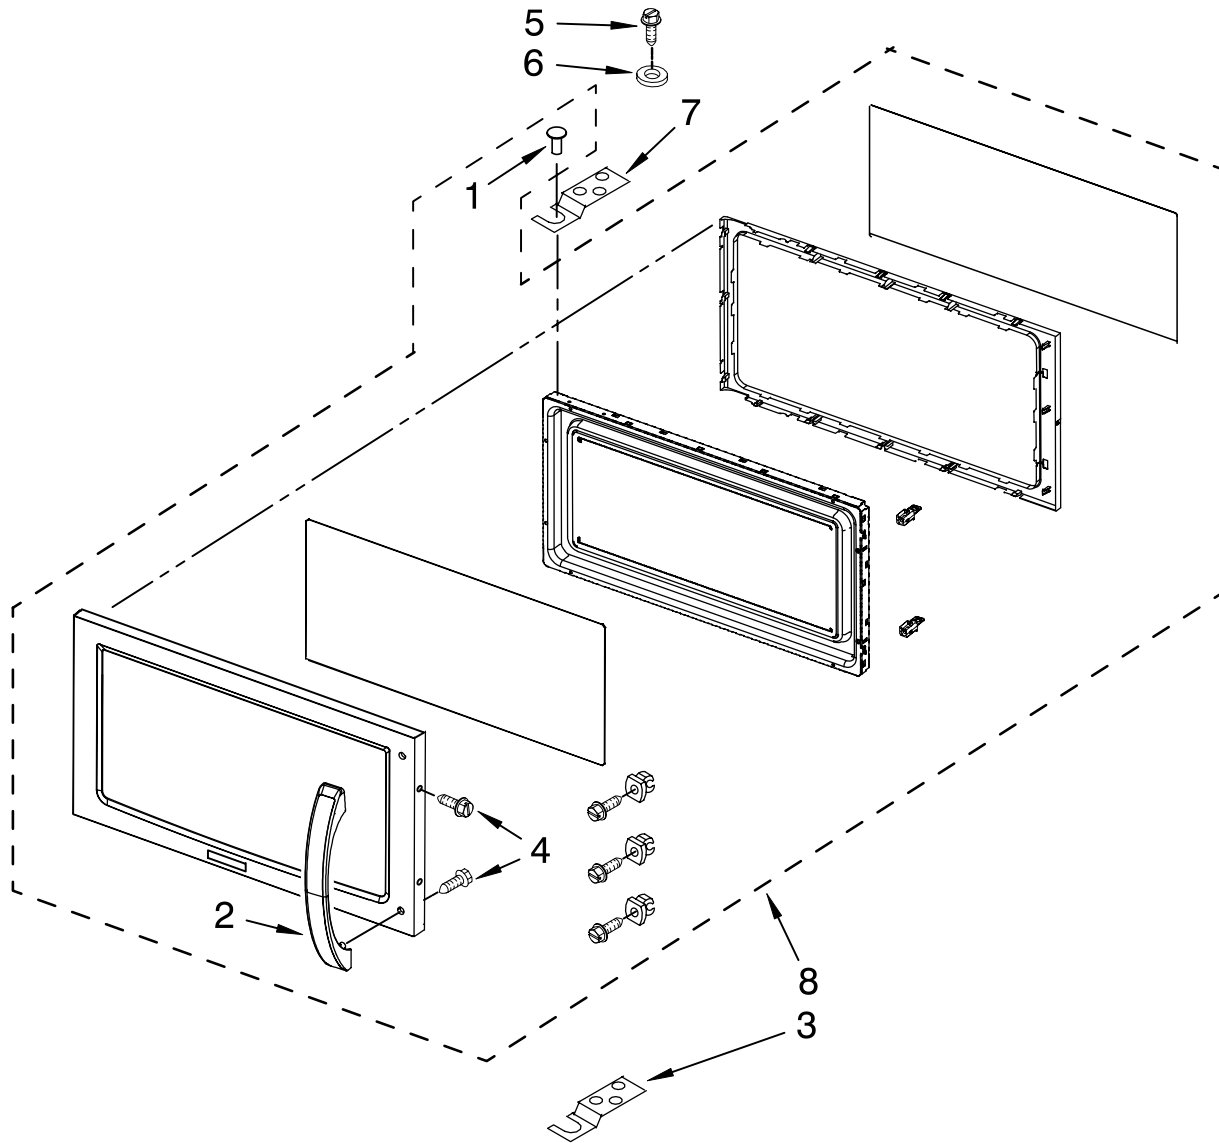

DOOR PARTS

For Models: KHMS1850SWH0, KHMS1850SBL0, KHMS1850SSS0
(WHITE) (BLACK) (STAINLESS)

Illus. No.	Part No.	DESCRIPTION
1	8184922	Pivot, Door
2	8206501	Handle, Door
	W10116265	White
	W10110267	Black
	W10110267	Stainless
3	W10114254	Lower Hinge
4	8169479	Screw
5	8204690	Screw
6	8204691	Washer
7	W10114255	Upper Hinge
8		Complete Door
	W10117920	White
	W10117922	Black
	W10117921	Stainless

FOR ORDERING INFORMATION REFER TO PARTS PRICE LIST