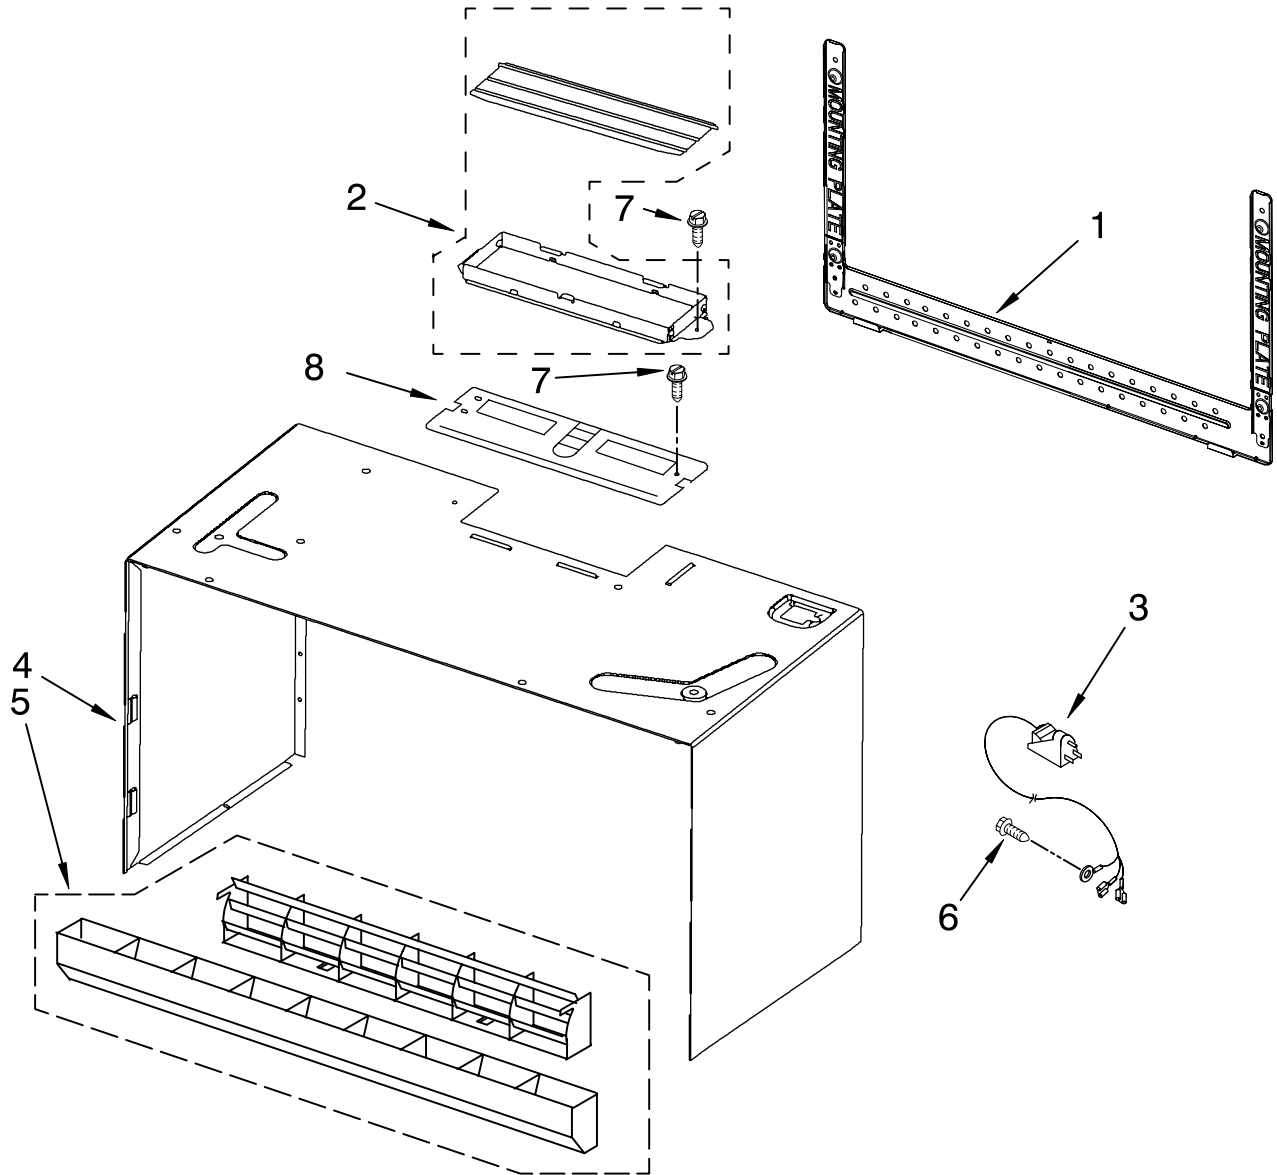

FOR ORDERING INFORMATION REFER TO PARTS PRICE LIST

CABINET AND INSTALLATION PARTS

For Models: KHMS1850SWH0, KHMS1850SBL0, KHMS1850SSS0

(WHITE)

(BLACK)

(STAINLESS)

Illus. No.	Part No.	DESCRIPTION
1	8206315	Plate, Mounting
2	8206442	Damper Assembly
3	8205808	Cord, Power
4		Case, Outer
	W10117844	White
	W10117845	Black