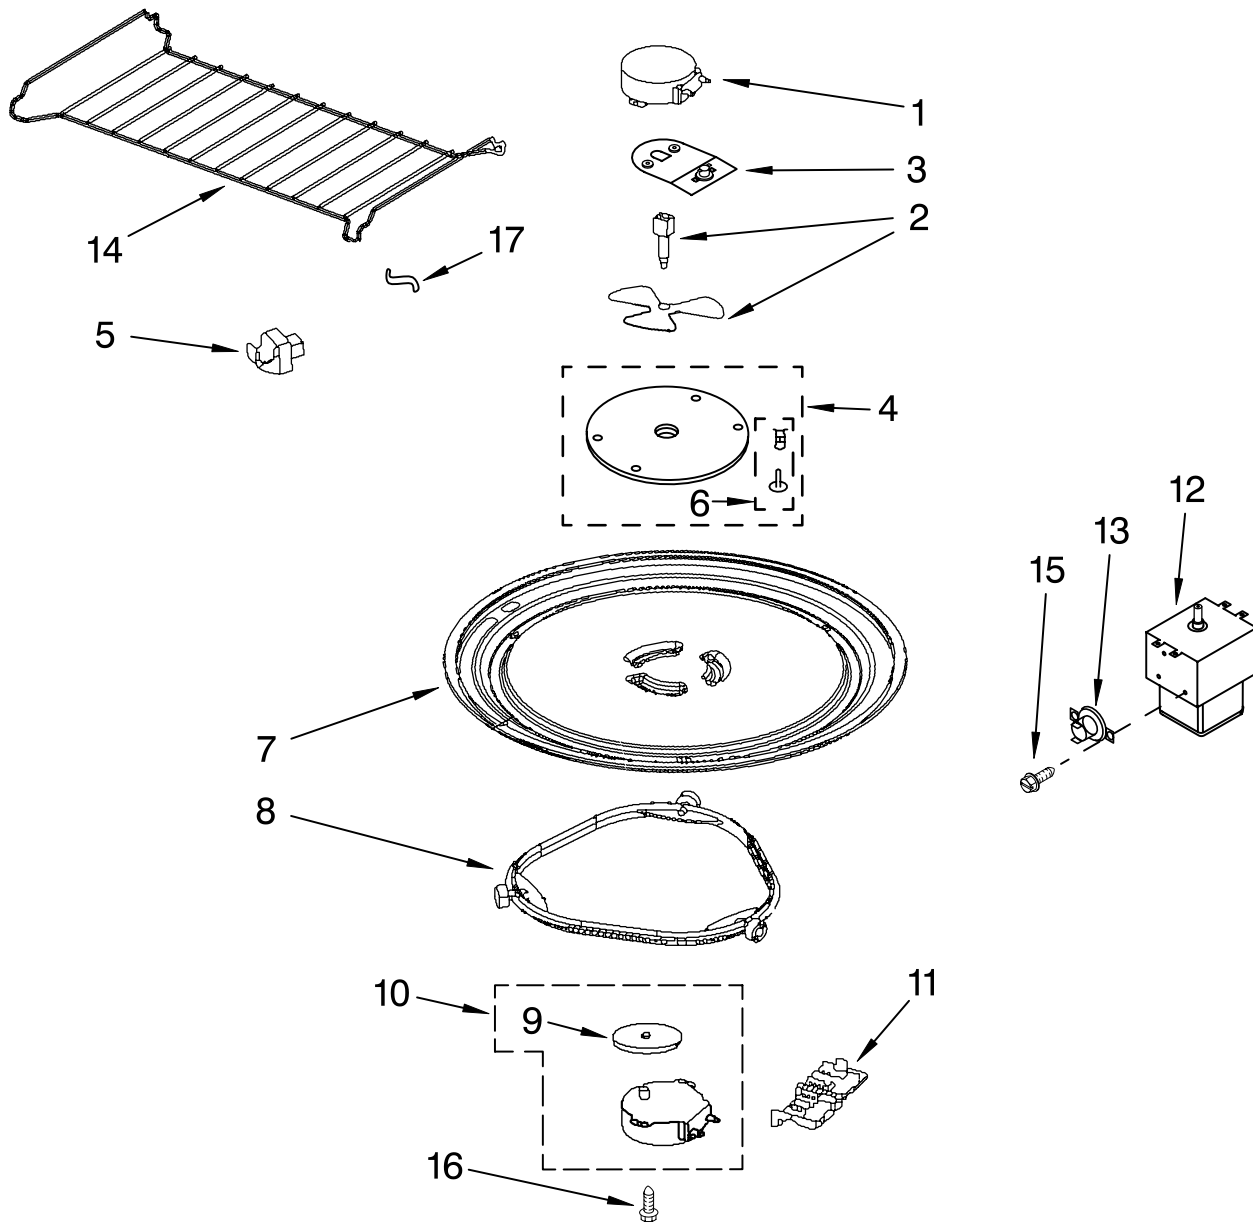

MAGNETRON AND TURNTABLE PARTS

For Models: KHMS1850SWH0, KHMS1850SBL0, KHMS1850SSS0
(WHITE) (BLACK) (STAINLESS)

Illus. No.	Part No.	DESCRIPTION
1	8205044	Motor, Stirrer
2	8205202	Stirrer Shaft/Blade
3	8206454	Thermostat/Bracket
4	8184476	Cover, Inlet Includes Nails and Bushings

Illus. No.	Part No.	DESCRIPTION
5	8206118	Hook, Rack (4)
6	8184549	Nails/Bushings (4 of each)
7	4393799	Turntable
8	8206227	Ring, Turntable
9	W10107780	Spacer, Waterproof
10	8183953	Motor, Turntable

Illus. No.	Part No.	DESCRIPTION
11	W10110598	Cover, Terminal
12	8205363	Magnetron
13	8184951	Thermostat
14	8205549	Rack
15	4393838	Screw
16	4393832	Screw
17	W10117929	Spacer (4)

FOR ORDERING INFORMATION REFER TO PARTS PRICE LIST