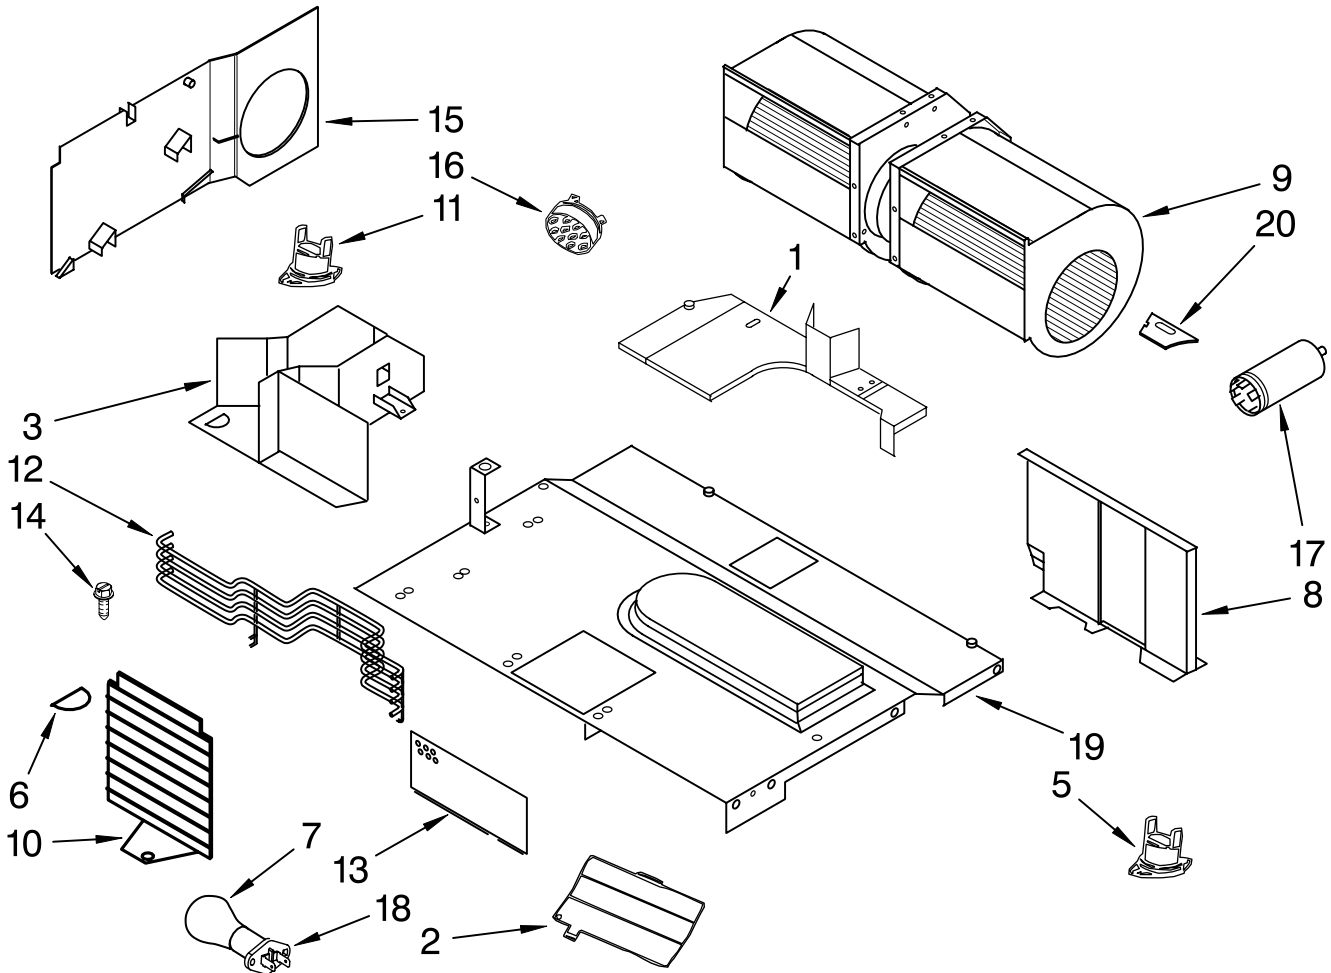

AIR FLOW PARTS

For Models: KHMS1850SWH0, KHMS1850SBL0, KHMS1850SSS0
(WHITE) (BLACK) (STAINLESS)

Illus. No.	Part No.	DESCRIPTION
1	8205350	Deflector, Air
2	W10117848	Cover, Lamp
3	8205368	Duct, Air
5	8183703	Thrmst, Exh.Fan
6	8204676	Cover
7	8183993	Lamp
8	8205354	Air Guide, Back

Illus. No.	Part No.	DESCRIPTION
9	W10117942	Motor, Fan Assy
10	8206460	Shield (Left)
11	8183999	Thrmst, Cavity
12	W10117915	Shield (Middle)
13	W10117916	Shield (Right)
14	8169474	Screw
15		Air Guide
	8205367	Left
	8205352	Right

Illus. No.	Part No.	DESCRIPTION
16	8206446	Humidity, Sensor
17	8206624	Filter
18	8169539	Holder, Lamp
19	8205351	Base Plate, Air Guide
20	W10117846	Socket, Motor Wire

FOR ORDERING INFORMATION REFER TO PARTS PRICE LIST