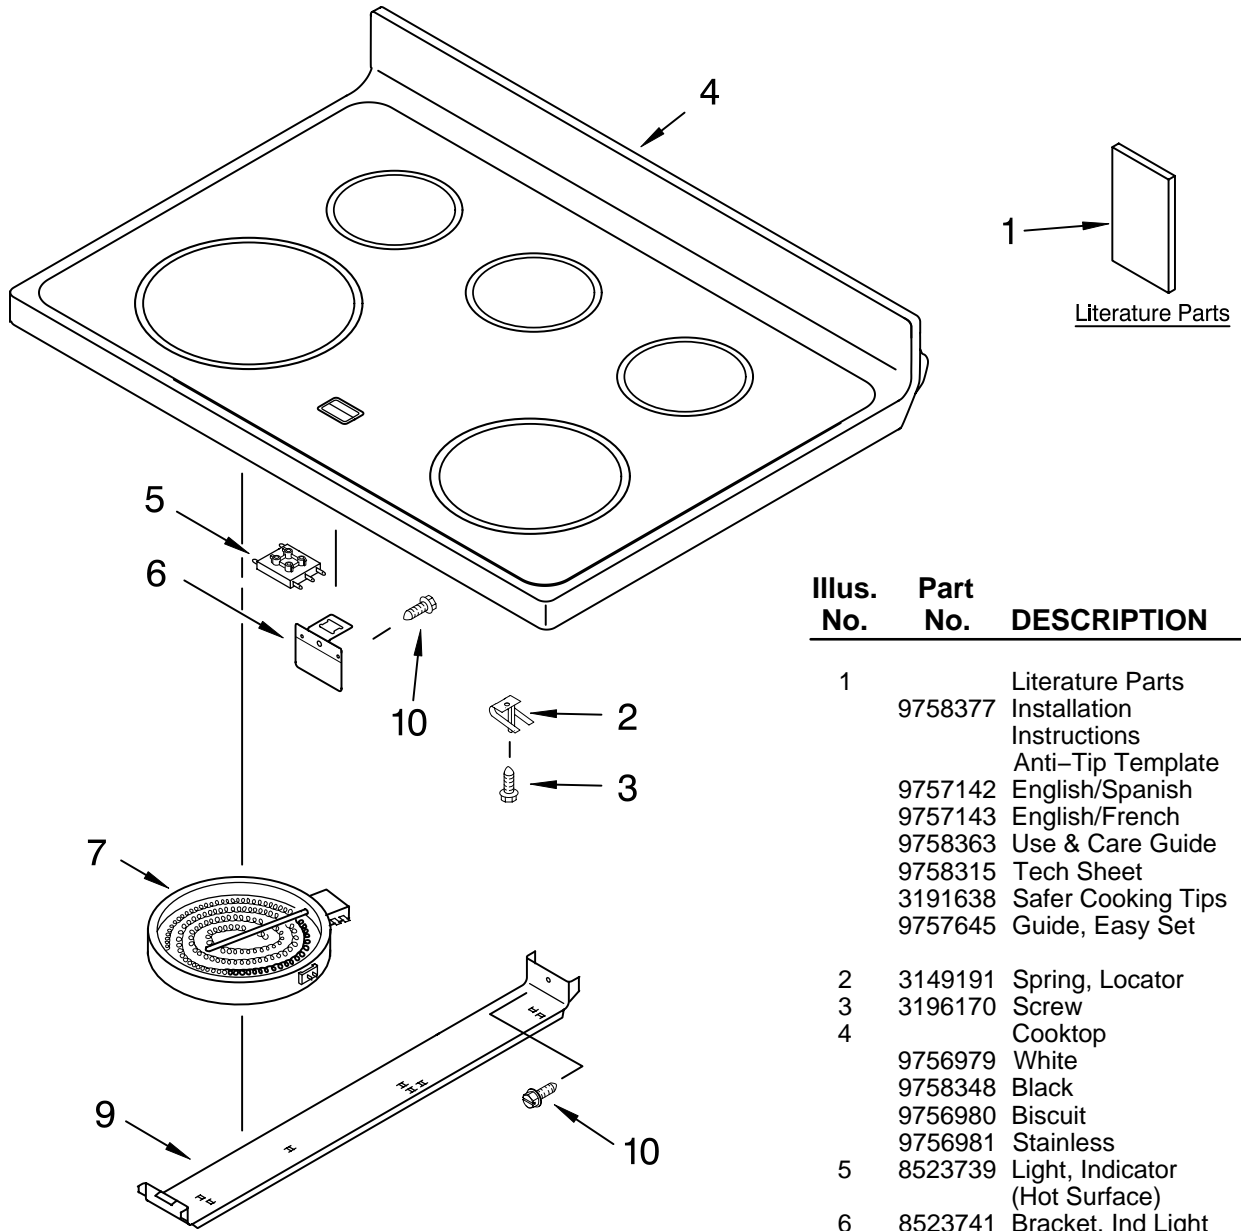

KitchenAid® COOKTOP PARTS

For Models: KERA205PWH2, KERA205PBL2, KERA205PBT2, KERA205PSS2
 (White) (Black) (Biscuit) (Stainless Steel)

30" ELECTRIC CERAN
 FREE STANDING RANGE
 CONVECTION OVEN

Illus. No.	Part No.	DESCRIPTION
1	9758377	Literature Parts Installation Instructions
		Anti-Tip Template
	9757142	English/Spanish
	9757143	English/French
	9758363	Use & Care Guide
	9758315	Tech Sheet
	3191638	Safer Cooking Tips
	9757645	Guide, Easy Set
2	3149191	Spring, Locator
3	3196170	Screw
4		Cooktop
	9756979	White
	9758348	Black
	9756980	Biscuit
	9756981	Stainless
5	8523739	Light, Indicator (Hot Surface)
6	8523741	Bracket, Ind Light
7		Element, Surface
	9757027	2500/1000 W - LF
	8273994	1200 W - LR
	8273993	1800 W - RF
	9757031	1800/800 W - RR
	9757028	100 W - CR
9		Bracket, Element
	8272791	(2)
	8273720	(1)
10	3196169	Screw

FOR ORDERING INFORMATION REFER TO PARTS PRICE LIST

CONTROL PANEL PARTS

For Models: KERA205PWH2, KERA205PBL2, KERA205PBT2, KERA205PSS2
 (White) (Black) (Biscuit) (Stainless Steel)

Illus. No.	Part No.	DESCRIPTION
1		Endcap
	9756959	White Left Hand
	9756958	White Right Hand
	9756961	Black Left Hand
	9756960	Black Right Hand
	9756963	Biscuit Left Hand
2	9756962	Biscuit Right Hand
		Membrane Switch
	9762104	White
	9762101	Black
3	9762102	Biscuit
	9762103	Stainless Steel
		Panel, Backguard
	9756730	White
	9756727	Black
	9756728	Biscuit
	9756729	Stainless Steel

PAINT, BULK (1 qt.)

- 799344 White (Uncut)
- 4392900 Biscuit (Uncut)

Illus. No.	Part No.	DESCRIPTION
------------	----------	-------------

ACCESSORY PARTS

- 241430 Foil, Aluminum
Oven (18" x 25')
- 4456147 Cleaner, Glass
- 2261590 Cleaner
(Stainless Steel)