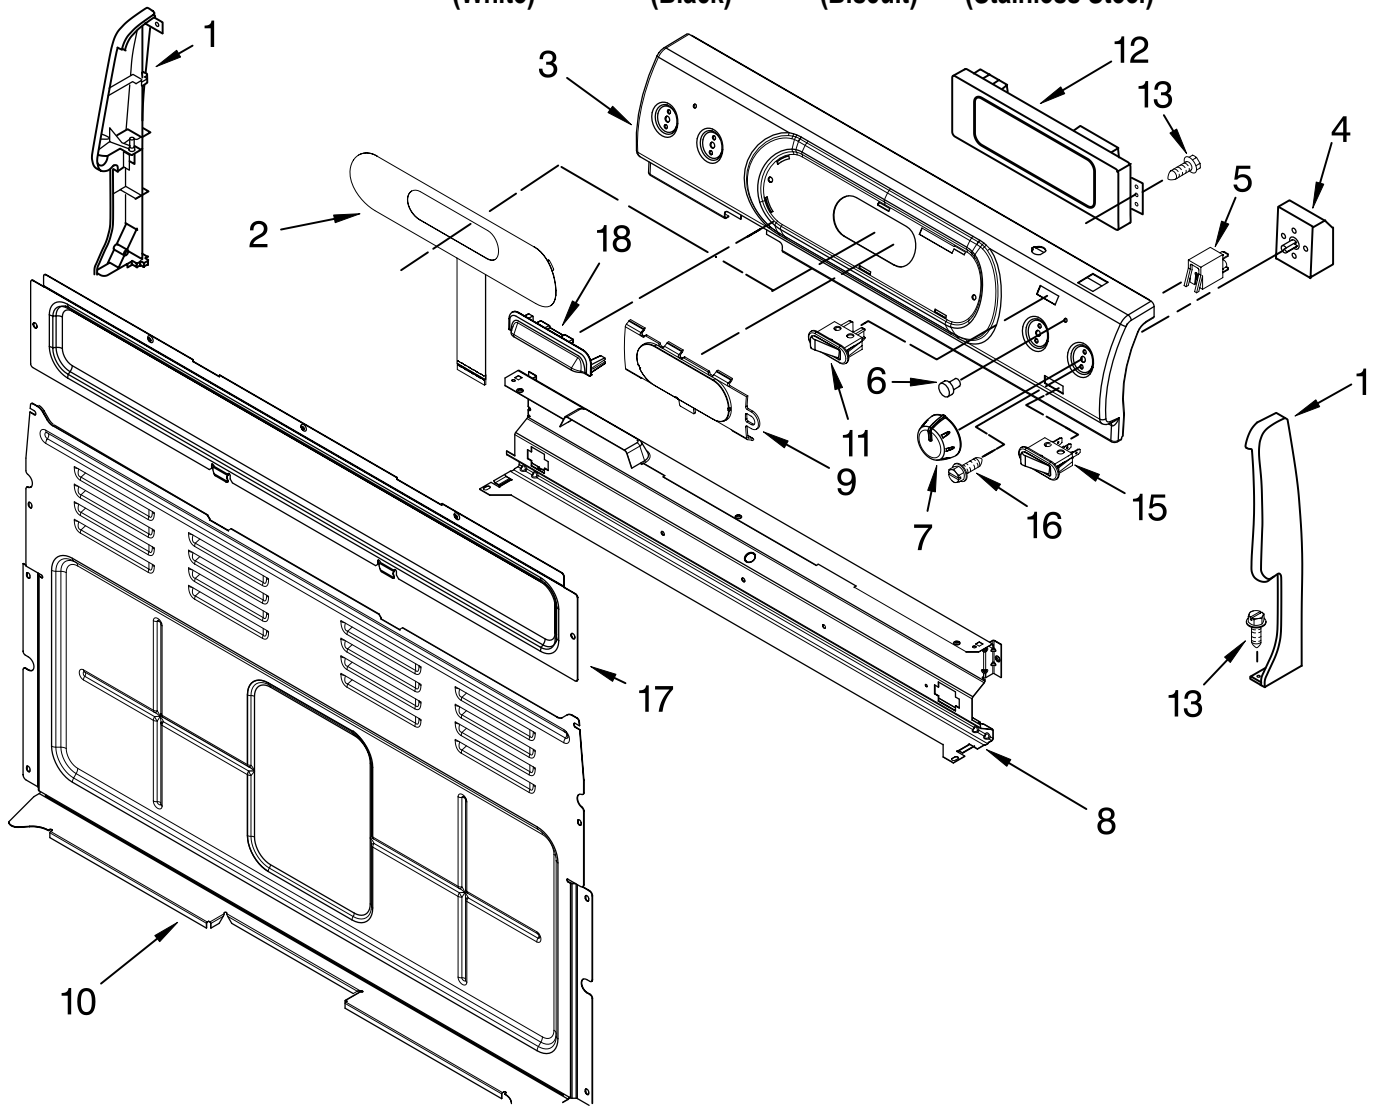

KitchenAid® COOKTOP PARTS

For Models: KERA205PWH2, KERA205PBL2, KERA205PBT2, KERA205PSS2
 (White) (Black) (Biscuit) (Stainless Steel)

30" ELECTRIC CERAN
 FREE STANDING RANGE
 CONVECTION OVEN

Illus. No.	Part No.	DESCRIPTION
1	9758377	Literature Parts Installation Instructions
		Anti-Tip Template
	9757142	English/Spanish
	9757143	English/French
	9758363	Use & Care Guide
	9758315	Tech Sheet
	3191638	Safer Cooking Tips
	9757645	Guide, Easy Set
2	3149191	Spring, Locator
3	3196170	Screw
4		Cooktop
	9756979	White
	9758348	Black
	9756980	Biscuit
	9756981	Stainless
5	8523739	Light, Indicator (Hot Surface)
6	8523741	Bracket, Ind Light
7		Element, Surface
	9757027	2500/1000 W - LF
	8273994	1200 W - LR
	8273993	1800 W - RF
	9757031	1800/800 W - RR
	9757028	100 W - CR
9		Bracket, Element
	8272791	(2)
	8273720	(1)
10	3196169	Screw

FOR ORDERING INFORMATION REFER TO PARTS PRICE LIST

CONTROL PANEL PARTS

For Models: KERA205PWH2, KERA205PBL2, KERA205PBT2, KERA205PSS2
 (White) (Black) (Biscuit) (Stainless Steel)

Illus. No.	Part No.	DESCRIPTION
1		Endcap
	9756959	White Left Hand
	9756958	White Right Hand
	9756961	Black Left Hand
	9756960	Black Right Hand
	9756963	Biscuit Left Hand
2	9756962	Biscuit Right Hand
		Membrane Switch
	9762104	White
	9762101	Black
3	9762102	Biscuit
	9762103	Stainless Steel
		Panel, Backguard
	9756730	White
	9756727	Black
	9756728	Biscuit
	9756729	Stainless Steel