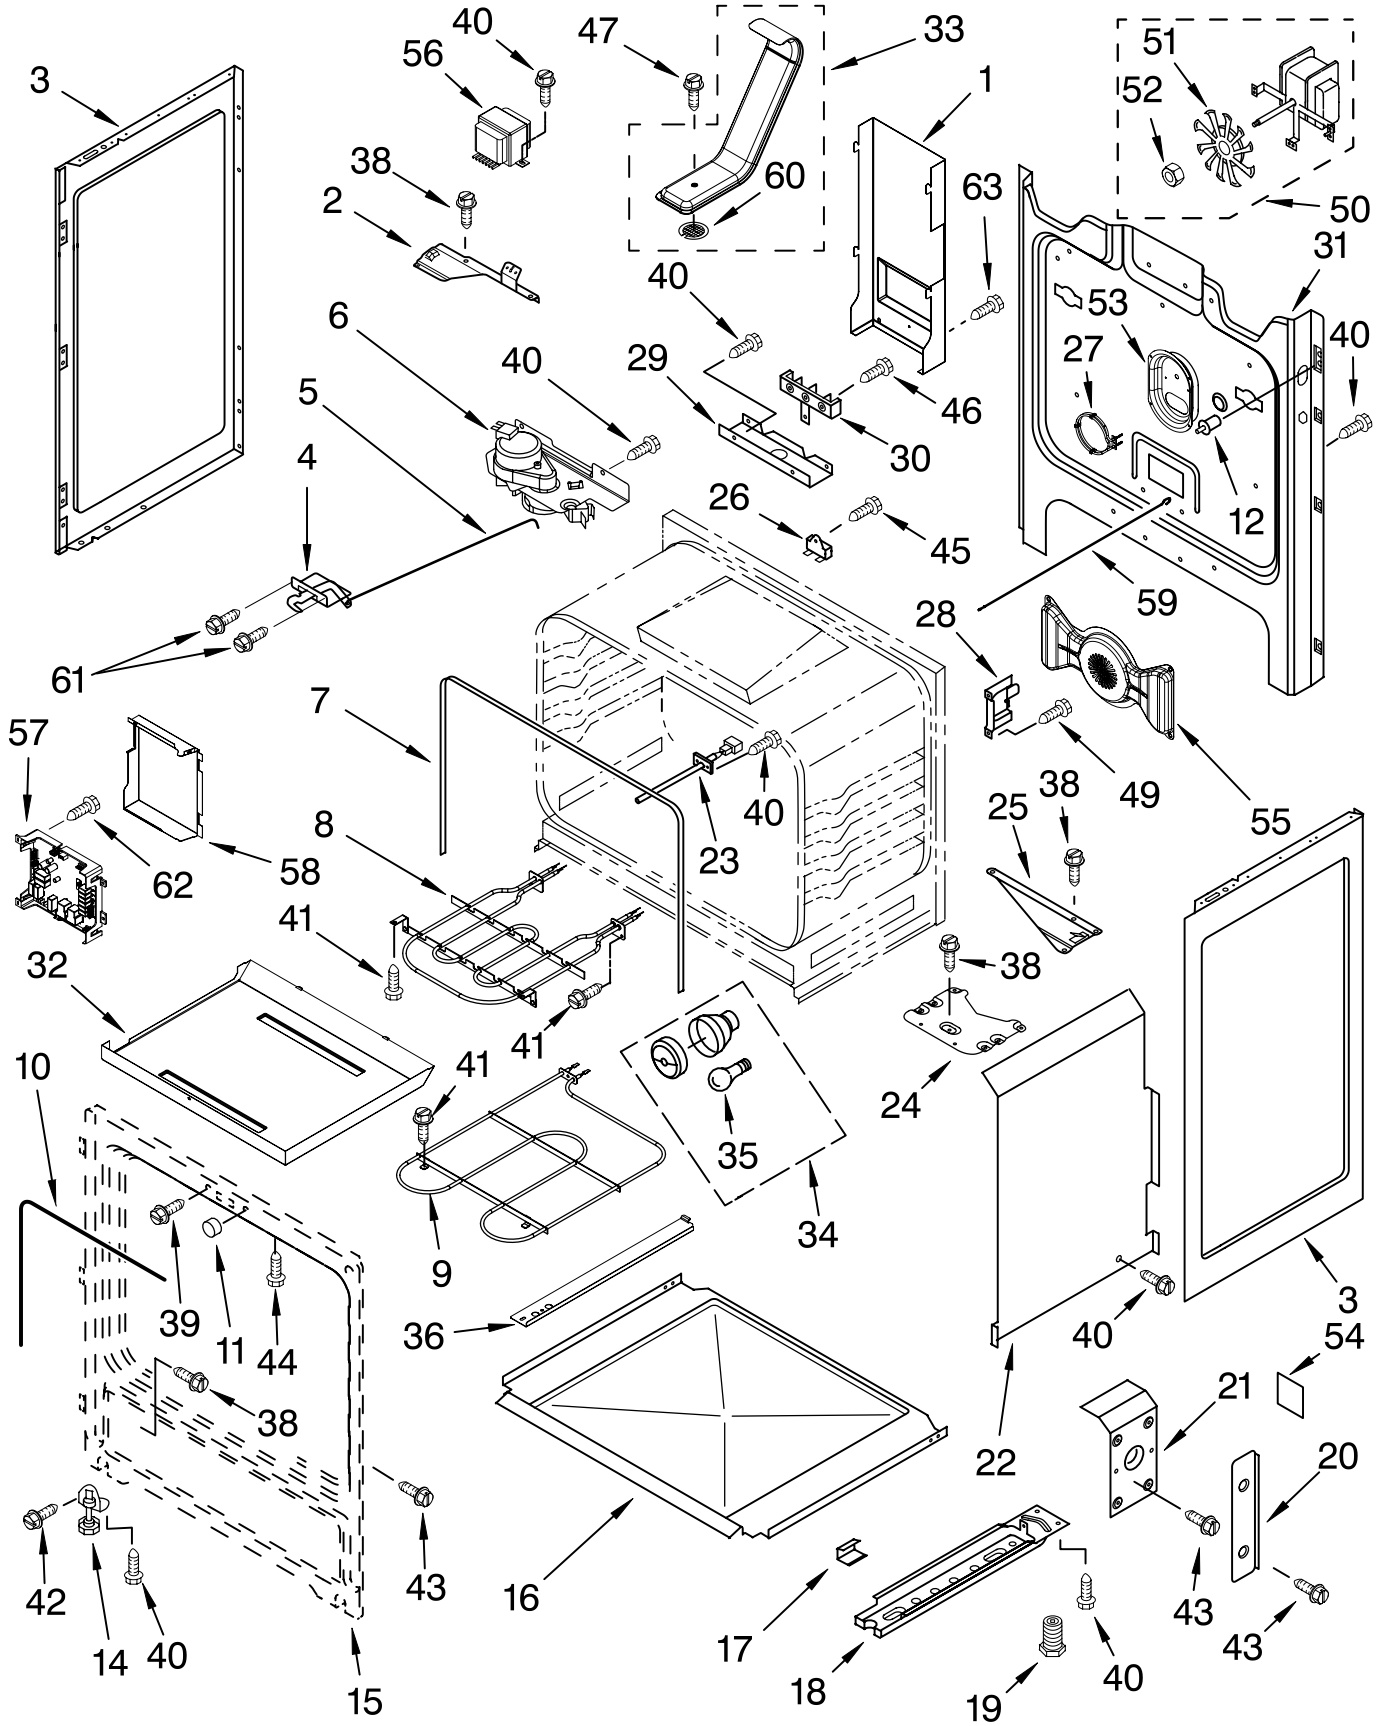

CHASSIS PARTS

For Models: KERA205PWH2, KERA205PBL2, KERA205PBT2, KERA205PSS2
(White) (Black) (Biscuit) (Stainless Steel)

FOR ORDERING INFORMATION REFER TO PARTS PRICE LIST

CHASSIS PARTS

For Models: KERA205PWH2, KERA205PBL2, KERA205PBT2, KERA205PSS2
(White) (Black) (Biscuit) (Stainless Steel)

Illus. No.	Part No.	DESCRIPTION	Illus. No.	Part No.	DESCRIPTION	Illus. No.	Part No.	DESCRIPTION
1	9757972	Cover, Box	23	8273902	Sensor, Oven	46	3400016	Screw
2	8273905	Support, Corner LR	24	3195736	Support, Front (2)	47	3196566	Screw
3		Panel, Side (2)	25	3195987	Support, Corner RR	49	3196169	Screw
	8053830	White-Textured	26	3196548	Fuse, Thermal	50	9758925	Fan Motor, Convection
	8053832	Black-Textured	27	9758525	Element, Convection	51	4452226	Fan Blade
	8272519	Biscuit-Textured	28	3186116	Support, Oven (2)	52	4452227	Nut
4	9761013	Latch, Door	29	3186034	Bracket, Service	53	9755776	Cover, Convection Fan
5	3196961	Rod, Latch	30	9761958	Block, Terminal	54	9759689	Card, Insulator
6	9757241	Latch Asm, Rear		112432	Nut (3)	55	9757088	Baffle, Convection
7	3195737	Seal, Oven Flange	31	9757029	Back, Main	56	9756518	Transformer
8	9758518	Element, Broil	32	9755769	Tray, Hidden Bake Element	57	9761222	Appliance Manager
9	9755770	Element, Bake Hidden	33	9761498	Vent Tube Asm	58	9757970	Cover
10	8522416	Seal, Oven Door	34	3196701	Light Socket Assy	59	9757239	Rod - Dr Switch
11	9758701	Spacer, Door	35	311255	Bulb, Oven Light	60	9761301	Screen - Catalyst
12	9757262	Switch, Door	36	9755771	Cover, Tray	61	3196560	Screw(2)
14	3196037	Foot, Front (2)	38	3196165	Screw	62	8533930	Screw
15	9758224	Frame, Front	39	3196168	Screw	63	4449809	Screw
16	8054068	Tray, Insulation	40	3196178	Screw	INSULATION		
17	3196576	Clip, Panel (6)	41	3196174	Screw		8272616	Insulation, Wrap
18	9760314	Rail, Base (2)	42	3196179	Screw		9755772	Insulation, Back
19	9761935	Foot, Rear (2)	43	3196177	Screw		8272613	Insulation, Vent
20	3196091	Shield, Outer (2)	44	3196176	Screw		9757974	Insulation, GOC
21	3196092	Shield, Inner (2)	45	3196172	Screw			
22	8523803	Retainer, Side (2)						

FOR ORDERING INFORMATION REFER TO PARTS PRICE LIST