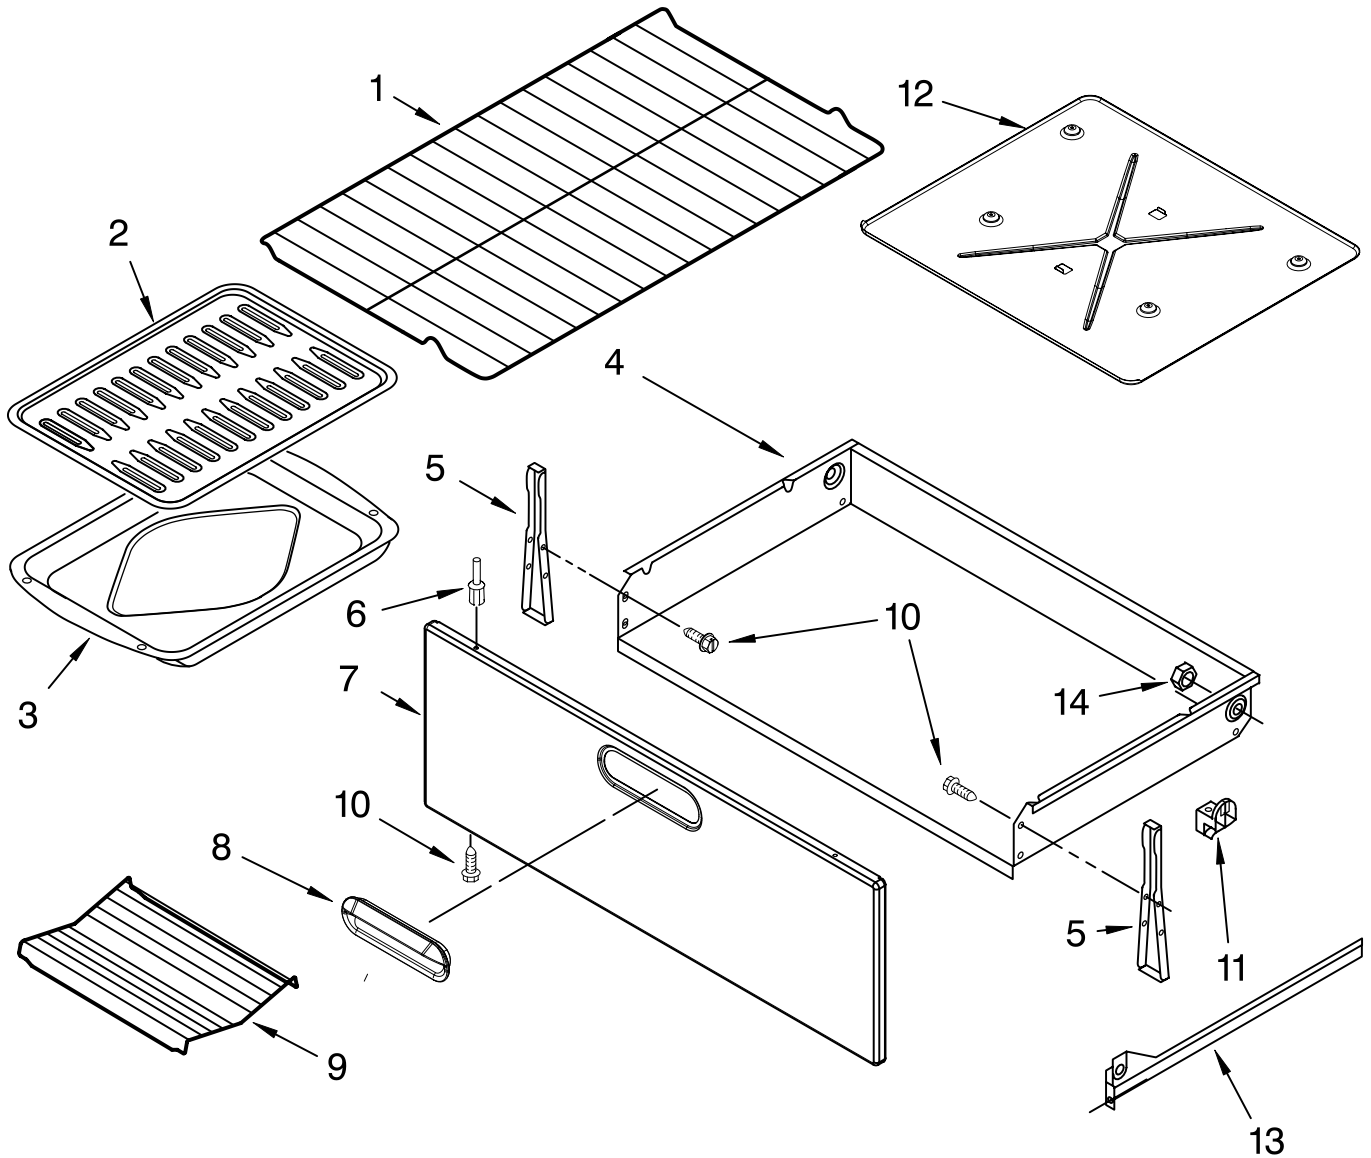

DRAWER & BROILER PARTS

For Models: KERA205PWH2, KERA205PBL2, KERA205PBT2, KERA205PSS2
(White) (Black) (Biscuit) (Stainless Steel)

Illus. No.	Part No.	DESCRIPTION
1	3195710	Rack, Oven (3)
2	3195996	Grill, Broiler
3	3196076	Pan, Broiler
4	8272605	Drawer, Storage
5	9758200	Bracket, Drawer(2)
6		Rivet, Push (2)
	3196814	White
	3196813	Black
	3196815	Biscuit

Illus. No.	Part No.	DESCRIPTION
7		Panel, Drawer Frnt
	9756325	White
	9756327	Black
	9756326	Biscuit
	9756328	Stainless Steel
8		Handle, Drawer
	9756952WH	White
	9756952BL	Black
	9756952BT	Biscuit
	9756952CM	Cashmere Metalic

Illus. No.	Part No.	DESCRIPTION
9	3181534	Rack, Roasting
10	3196168	Screw
11	8522669	Spacer, Glide
12	9756711	Heat Shield
13		Drawer Rail, Drawer
	8274190	Left Hand
	8274191	Right Hand
14	487939	Nut(2)

FOR ORDERING INFORMATION REFER TO PARTS PRICE LIST