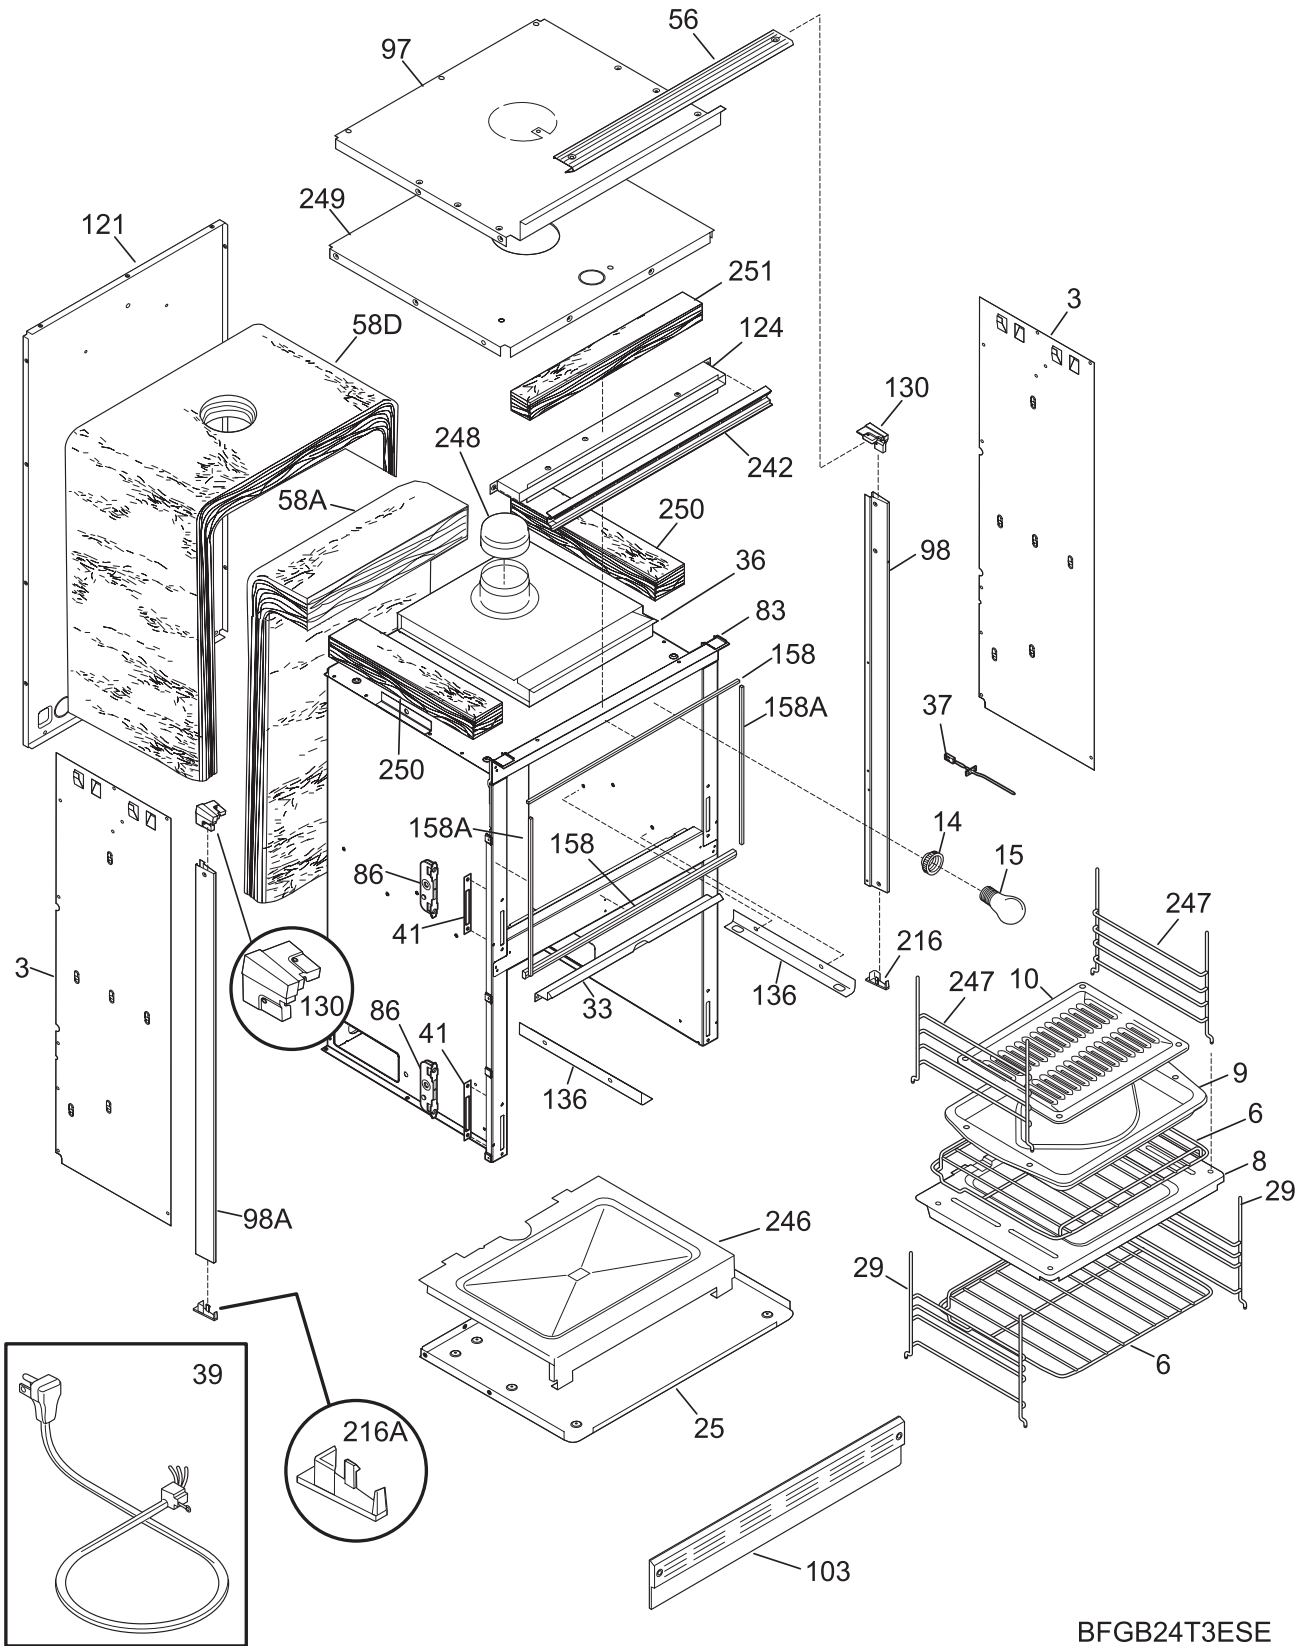

BODY

BFGB24T3ESE

BODY

Model Index: A FGB24T3E (FGB24T3ESE)
B FGB24T3E (FGB24T3EBE)

POS. NO	PART NO.		DESCRIPTION
3	5303317132	A B	Wrapper, side, outer
6	318345800	A B	Rack, oven, upper & lower, (3)
8	318136500	A B	Panel, oven bottom
*	5304400429	A B	Screw (8-18 X 1)
9	5303317977	A B	Pan, broiler, OPTIONAL ACCESSORY
10	5303317976	A B	Insert, broiler pan, OPTIONAL ACCESSORY
14	318224000	A B	Receptacle, oven light
15	5303013071	A B	Bulb/Lamp, light
25	5303317712	A B	Shield, heat, lower
29	318355210	A B	Slide, broiler rack, (2)
33	5303317128	A B	Shield, heat
36	5303298341	A B	Flue
37 #	316217005	A B	Probe, oven temp
*	5303323277	A B	Screw, 8-18 X 13/32
39 #	318144008	A B	Cord, service
*	5304400192	A B	Retainer, wiring
*	5303323136	A B	Screw ground
41	318569100	A B	Spacer, receptacle, hinge, (2)
56	318028201	A -	Trim, oven top
56	318028200	- B	Trim, oven top
*	5303316956	A -	Screw, 6-32 x 3/8, white, (2)
*	5303307406	- B	Screw, 6-32 x 3/8, black, (2)
58A	318285007	A B	Insulation, oven back
58D	318285008	A B	Insulation, oven wrapper
83	318109512	A B	Liner, oven assy
86	318561100	A B	Receptacle, hinge, (2)
86*	5304461333	A B	Screw, 10-32 x 17/32
97	5303317130	A B	Wrapper, top, outer
98	318029003	A -	Trim, bodyside, white, RH
98	318029001	- B	Trim, bodyside, black, RH
98A	318029002	A -	Trim, bodyside, white, LH
98A	318029000	- B	Trim, bodyside, black, LH
103	5303316734	A -	Trim, base, white, lower
103	5303316735	- B	Trim, base, black, lower
121	5303317131	A B	Wrapper, back
124	318076801	A B	Box, horizontal flue
130	318034601	A -	Cap, end top, white, (2)
130	318034600	- B	Cap, end top, black, (2)
136	5303317129	A B	Angle, rack guide
158	5303207644	A B	Seal, door, black, top broiler
158A	5303295311	A B	Seal, side, bake oven
216	318034502	A -	Cap, end bottom, white, RH
216	318034500	- B	Cap, end bottom, black, RH
216A	318034503	A -	Cap, end bottom, white, LH
216A	318034501	- B	Cap, end bottom, black, LH
242	318027201	A -	Trim, center, satin
242	318027200	- B	Trim, center, black
246	318133600	A B	Panel, oven bottom
247	318355200	A B	Slide, oven rack, (2)
248	5303317121	A B	Cap, flue
249	5304400385	A B	Wrapper, top, inner
250	318285042	A B	Insulation, 3" X 2" X 17.5", (2)
251	318285048	A B	Insulation, 2" X 2.5" X 21.5"
*	318232522	A B	Wiring Harness, main
*	3015722	A B	Clip, wire retainer
*	08016432	A B	Screw, truss head, 8-18 x 0.375
*	5303211311	A B	Screw, 8 x 0.500
*	5303935083	A -	Screw 10-16X1-1/4
*	5303302745	- B	Screw, 10-16X1-1/4, square drive
*	5303308456	A B	Screw, 8-18 x 0.531, black