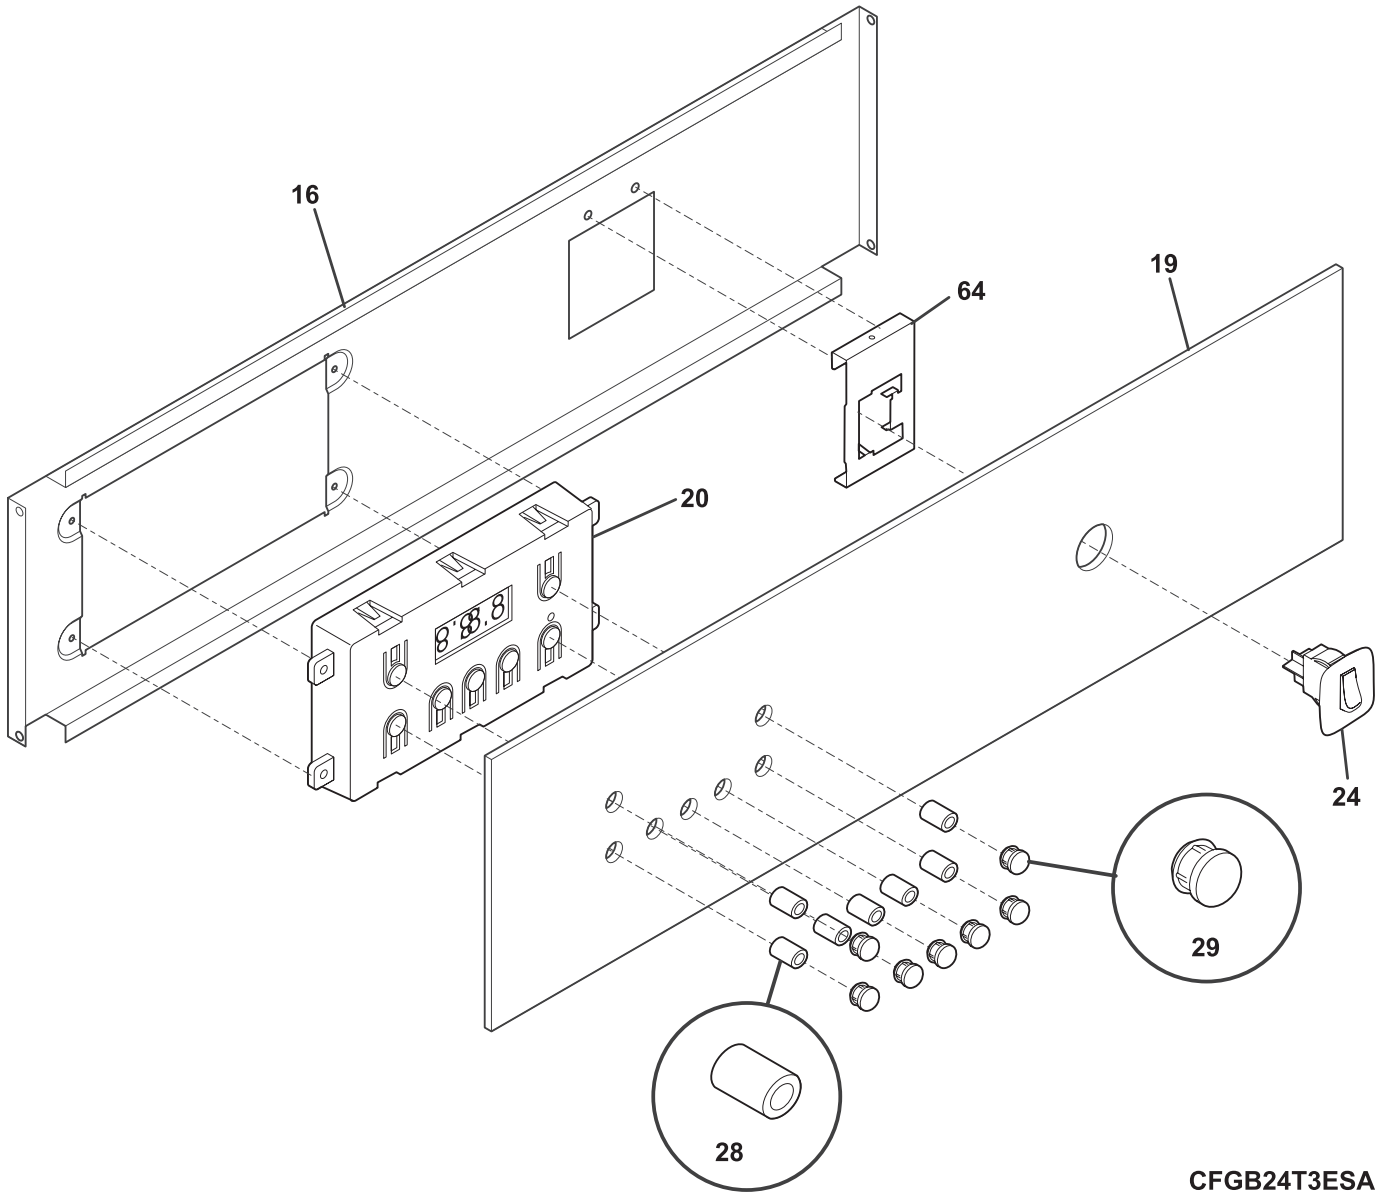

Frigidaire

Factory Parts Catalog

Product No.	FGB24T3EBE	FGB24T3ESE
	38454412B5065	38454412B5015
Series	24" double gas	24" double gas
Color	black	white
Market	North America	North America
Wiring Diagram	318046309	318046309
Owner's Guide	318200963	318200963
Installation Instructions	318201554	318201554
Timer Guide	318200144	318200144

CONTROL PANEL

CFGB24T3ESA

CONTROL PANEL

Model Index: A FGB24T3E (FGB24T3ESE)
 B FGB24T3E (FGB24T3EBE)

POS. NO	PART NO.		DESCRIPTION
16	318116906	A B	Plate, instrument mtg
19	318212504	A -	Glass, control panel, white
19	318212505	- B	Glass, control panel, black
20 #	316455461	A B	Clock/Timer, electronic, ES100
*	08016432	A B	Screw, truss head, 8-18 x 0.375
24 #	316090901	A -	Switch, oven light, white
24 #	316090900	- B	Switch, oven light, black
28	5304410865	A B	Tube, timer knob
29	318017710	A -	Knob, clock/timer, white
29	318017711	- B	Knob, clock/timer, black
64	318110700	A B	Bracket, light switch
*	5303211311	A B	Screw, 8 x 0.500

BURNER

LA00BR84410-1

BURNER

Model Index: A FGB24T3E (FGB24T3ESE)
 B FGB24T3E (FGB24T3EBE)

POS. NO	PART NO.		DESCRIPTION
14 #	5303210167	A B	Regulator, pressure
17 #	5303210156	A B	Valve, safety
18 #	5303207603	A B	Burner, oven
20	5303317122	A B	Baffle, oven burner
21	3201885	A B	Nut, Keps, 10-24
26 #	318177710	A B	Ignitor, oven burner
*	5303311306	A B	Screw, 8-18 x 0.375, (6)
28 #	5303295305	A B	Valve, shut off
49	5303317124	A B	Bracket, safety valve
59	5303317123	A B	Bracket, safety valve, support
64	5303295303	A B	Retainer, oven burner
*	5303211311	A B	Screw, 8 x 0.500
*	5303323135	A B	Screw, 10 x 1-7/8
*	5304436875	A B	Screw, 8-18 X 1/2, black