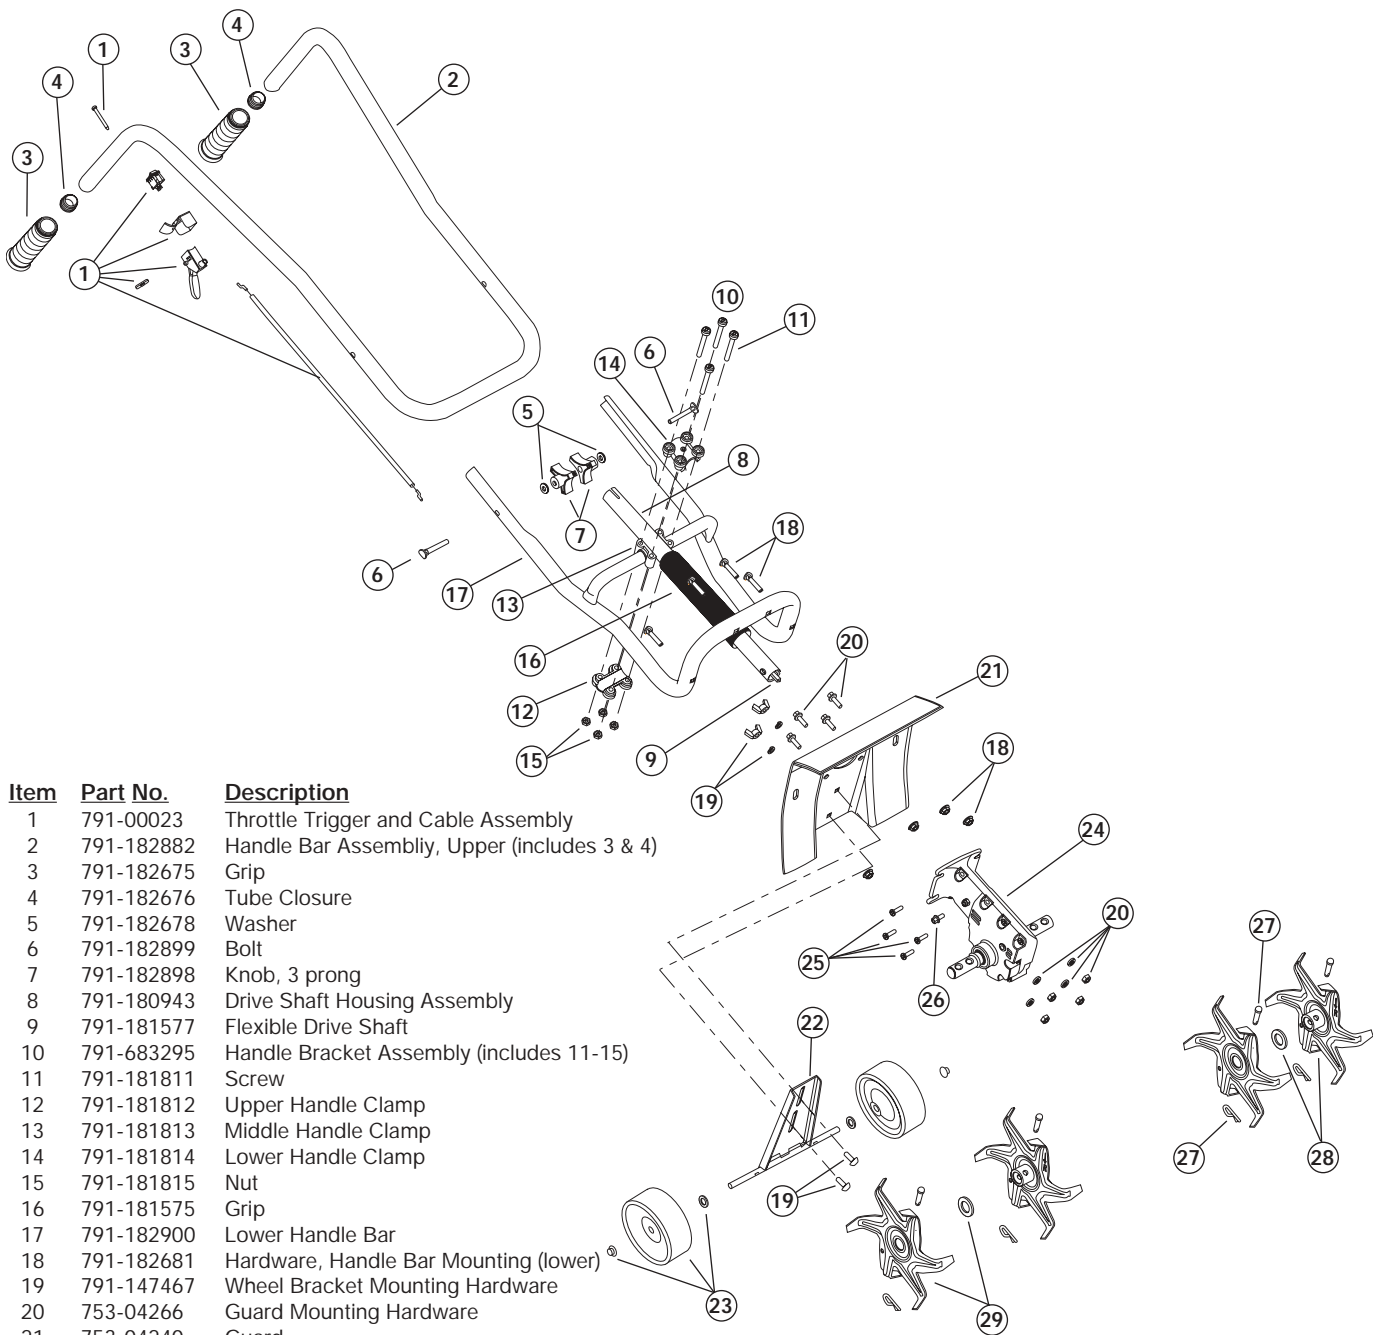

BOOM AND CULTIVATOR PARTS - MODEL BL410

2-CYCLE GAS CULTIVATOR

PPN 21BK410G163

Item	Part No.	Description
1	791-00023	Throttle Trigger and Cable Assembly
2	791-182882	Handle Bar Assembly, Upper (includes 3 & 4)
3	791-182675	Grip
4	791-182676	Tube Closure
5	791-182678	Washer
6	791-182899	Bolt
7	791-182898	Knob, 3 prong
8	791-180943	Drive Shaft Housing Assembly
9	791-181577	Flexible Drive Shaft
10	791-683295	Handle Bracket Assembly (includes 11-15)
11	791-181811	Screw
12	791-181812	Upper Handle Clamp
13	791-181813	Middle Handle Clamp
14	791-181814	Lower Handle Clamp
15	791-181815	Nut
16	791-181575	Grip
17	791-182900	Lower Handle Bar
18	791-182681	Hardware, Handle Bar Mounting (lower)
19	791-147467	Wheel Bracket Mounting Hardware
20	753-04266	Guard Mounting Hardware
21	753-04240	Guard
22	791-180320	Wheel Bracket Assembly
23	791-180944	Wheel Assembly
24	791-147474	Gear Box Assembly
25	791-182195	Screw
26	791-180288	Sleeve Retainer Bolt
27	791-147473	Tine Fastener Assembly
28	791-182729	Tine Assembly (Left Outer or Right Inner)
29	791-182730	Tine Assembly (Left Inner or Right Outer)

Optional Accessories

* 791-147543 2-Cycle Oil

* not shown