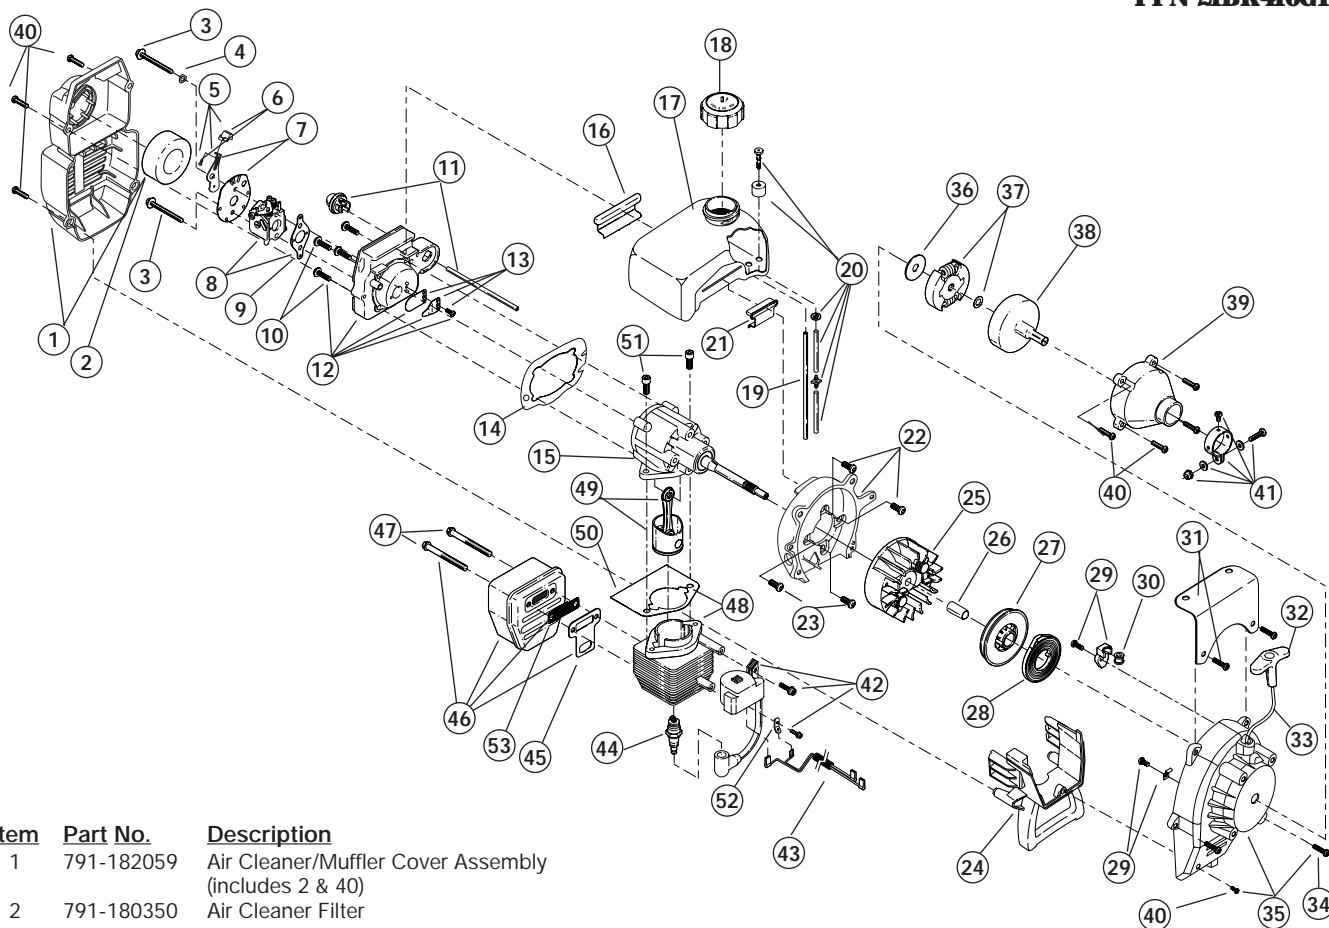

ENGINE PARTS - MODEL BL410

2-CYCLE GAS CULTIVATOR

PPN 21BK410G163

Item	Part No.	Description
1	791-182059	Air Cleaner/Muffler Cover Assembly (includes 2 & 40)
2	791-180350	Air Cleaner Filter
3	791-180351	Carburetor Mounting Screw Assembly
4	791-180226	Wavy Washer
5	791-182160	Choke Lever Assembly (includes 6)
6	791-182161	Choke Knob and Screw
7	791-182162	Choke Lever and Plate (includes 5)
8	753-04333	Carburetor Assembly (includes 9 & 20)
9	791-610675	Carburetor Gasket
10	791-181860	Carb Mount Screw
11	791-182607	Primer and Hose Assembly
12	753-1196	Carb Mount Assembly (includes 10 & 14)
13	791-684451	Reed Assembly
14	753-1208	Carburetor Mount Gasket
15	753-04369	Crank Case Service Assembly (includes 10 & 23)
16	791-612134	Rear Mounting Pad
17	753-04306	Fuel Tank Assembly (includes 18-20)
18	791-182612	Fuel Cap Assembly
19	791-181168	Fuel Return Line
20	791-682039	Fuel Line Assembly
21	791-145308	Front Mounting Pad
22	791-683065	Shroud Assembly (includes 23)
23	791-181861	Shroud Screw
24	791-182064	Shroud Extension and Stand
25	791-182736	Flywheel Assembly
26	791-181065	Spacer
27	753-04232	Recoil Pulley Assembly
28	791-613102	Recoil Spring
29	791-180930	Pulley Retainer Assembly
30	791-611061	Rope Guide
31	791-180317	Fuel Tank Guard Assembly
32	791-181079	Pull Handle
33	791-613103	Rope
34	791-181912	Screw