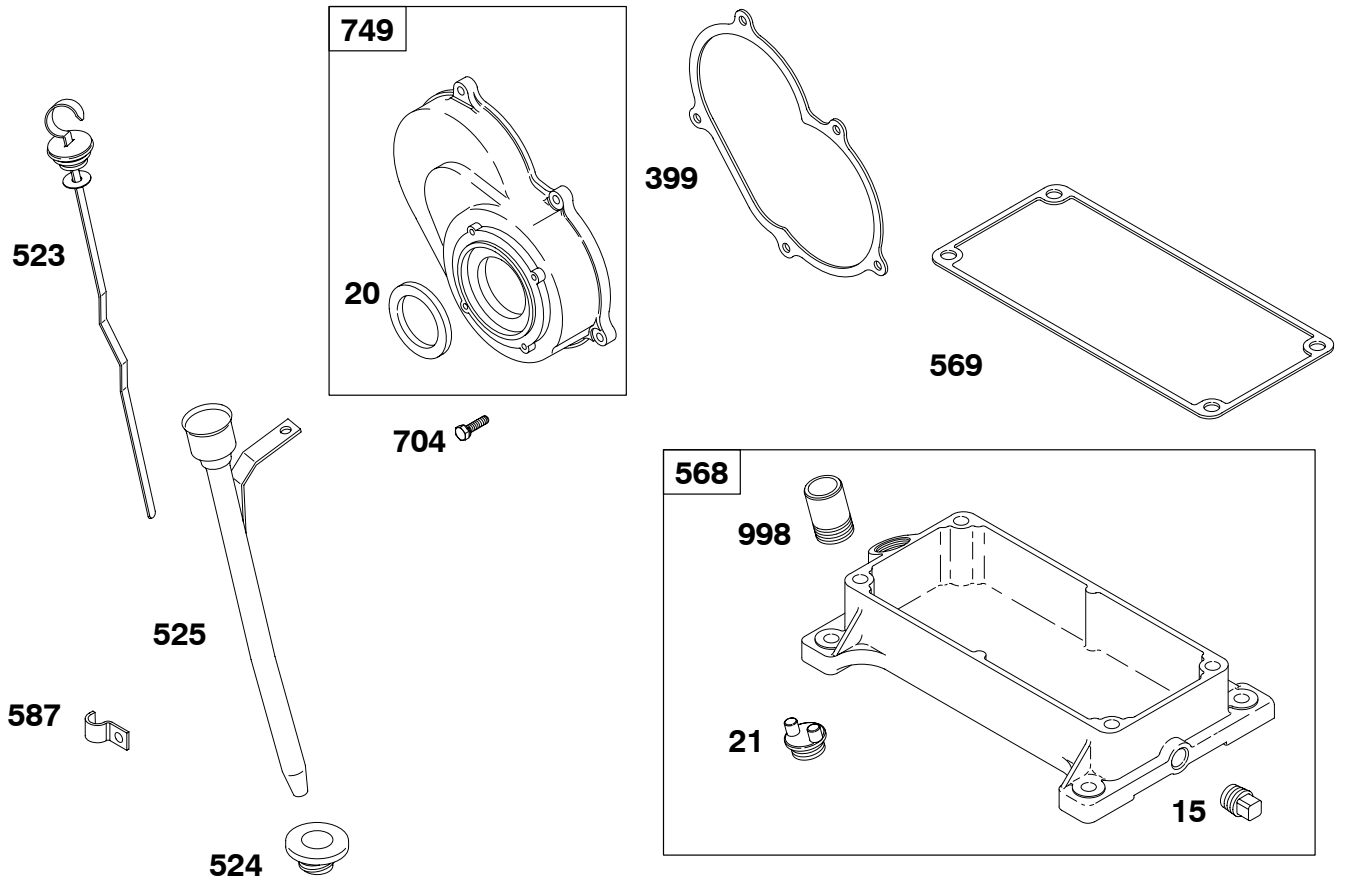

32K400

REF. NO.	PART NO.	DESCRIPTION	REF. NO.	PART NO.	DESCRIPTION	REF. NO.	PART NO.	DESCRIPTION
1	395663	Cylinder Assembly	14	691690	Stud (Cylinder Head)	870	691583	Seat-Valve (Exhaust)
5	691712	Head-Cylinder	21	281658s	Cap-Oil Fill	871	231218	Bushing-Guide
6	225137	Washer (Cylinder Head)	51	★Ø27381s	Gasket-Intake	1334	692198	Screw (Air Guide)
7	★Ø692231	Gasket-Cylinder Head	215	291871	Guide-Air			
8	495738	Breather Assembly	306	299536	Shield-Cylinder			
9	★Ø27803s	Gasket-Breather	307	690294	Screw (Cylinder-Shield)			
10	690294	Screw (Breather Assembly)	308	691731	Cover-Cylinder			
11	691512	Tube-Breather	322	692198	Screw (Cylinder Cover)			
13	691614	Screw (Cylinder Head) (1 3/4" Long)	337	802592s	Plug-Spark			
		Note -----	383	89838	Wrench-Spark Plug			
		691640 Screw (Cylinder Head) (2 1/16" Long)	415	692882	Plug (Cylinder)			
13A	691441	Screw (Cylinder Head) (2 7/16" Long)	552	393666	Bushing-Governor Crank			
			567	691104	Screw (Engine Base)			
			591	691746	Plug-Camshaft			
			626	690512	Spacer-Governor Crank			

★ Engine Gasket Set-Reference 358
● Carburetor Overhaul Kit-Reference 121

Ø Valve Gasket Set-Reference 1095

32K400

REF. NO.	PART NO.	DESCRIPTION	REF. NO.	PART NO.	DESCRIPTION	REF. NO.	PART NO.	DESCRIPTION
15	690946	Plug-Oil Drain	523	691352	Dipstick	704	691083	Screw
20	★691948	Seal-Oil (PTO Side)	524	★281370s	Seal-Dipstick Tube			(Counterweight Cover)
21	281658	Cap-Oil Fill	525	690622	Tube-Dipstick	749	391361	Cover-Counterweight
399	★691310	Gasket-Gear Reduction Cover	568	294751	Base-Engine	998	690502	Pipe-Oil
			569	★691569	Gasket-Engine Base			
			587	690389	Clamp-Cable			