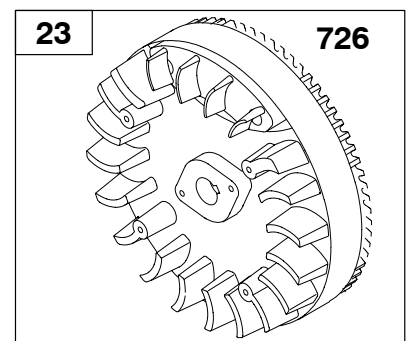

32K400

REF. NO.	PART NO.	DESCRIPTION	REF. NO.	PART NO.	DESCRIPTION	REF. NO.	PART NO.	DESCRIPTION
23	395251	Flywheel (Magnetron)	331	691075	Washer (Booster Fan)	725	690420	Shield-Heat
		-----Note-----	332	691059	Nut (Flywheel)	726	391362	Gear-Ring
73	691171	Screen-Rotating	363	19203	Puller-Flywheel	773	690265	Retainer
74	691655	Screw (Rotating Screen)	440	691076	Screw (Booster Fan)	823	691108	Screw (Muffler Adapter)
81	691178	Lock-Muffler Screw	458	69932	Kit-Rope/Handle	834	691075	Washer (Muffler Adapter)
264	691105	Nut (Muffler Adapter)	613	691416	Screw (Muffler)	863	694016	Bracket-Muffler
298	691808	Locknut-Muffler	676	393761	Deflector-Muffler	864	394584	Adapter-Muffler
300	399635	Muffler	677	690661	Screw (Muffler Deflector)	864A	690637	Adapter-Muffler
321	691151	Fan-Booster				883	★692236	Gasket-Exhaust
						944	691690	Stud (Muffler Adapter)

★ Engine Gasket Set-Reference 358
● Carburetor Overhaul Kit-Reference 121

∅ Valve Gasket Set-Reference 1095