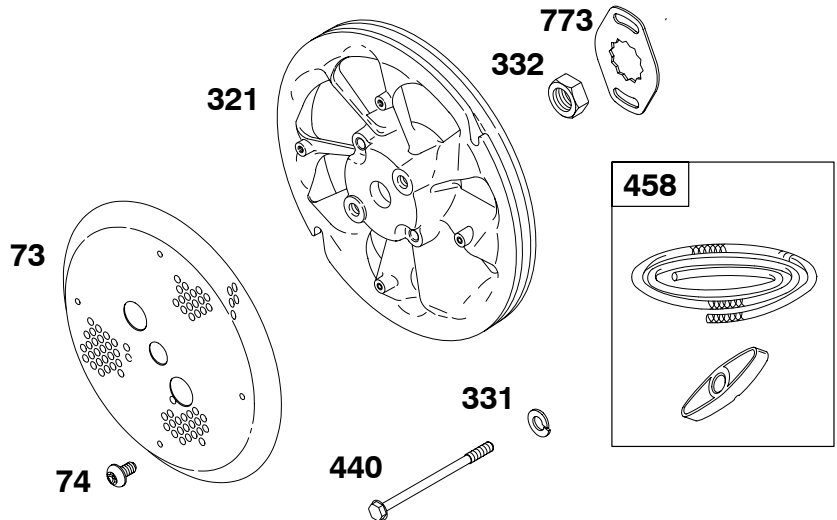

32K400

REF. NO.	PART NO.	DESCRIPTION	REF. NO.	PART NO.	DESCRIPTION	REF. NO.	PART NO.	DESCRIPTION
23	395251	Flywheel (Magnetron)	331	691075	Washer (Booster Fan)	725	690420	Shield-Heat
		-----Note-----	332	691059	Nut (Flywheel)	726	391362	Gear-Ring
73	691171	Screen-Rotating	363	19203	Puller-Flywheel	773	690265	Retainer
74	691655	Screw (Rotating Screen)	440	691076	Screw (Booster Fan)	823	691108	Screw (Muffler Adapter)
81	691178	Lock-Muffler Screw	458	69932	Kit-Rope/Handle	834	691075	Washer (Muffler Adapter)
264	691105	Nut (Muffler Adapter)	613	691416	Screw (Muffler)	863	694016	Bracket-Muffler
298	691808	Locknut-Muffler	676	393761	Deflector-Muffler	864	394584	Adapter-Muffler
300	399635	Muffler	677	690661	Screw (Muffler Deflector)	864A	690637	Adapter-Muffler
321	691151	Fan-Booster				883	★692236	Gasket-Exhaust
						944	691690	Stud (Muffler Adapter)

★ Engine Gasket Set-Reference 358
● Carburetor Overhaul Kit-Reference 121

∅ Valve Gasket Set-Reference 1095