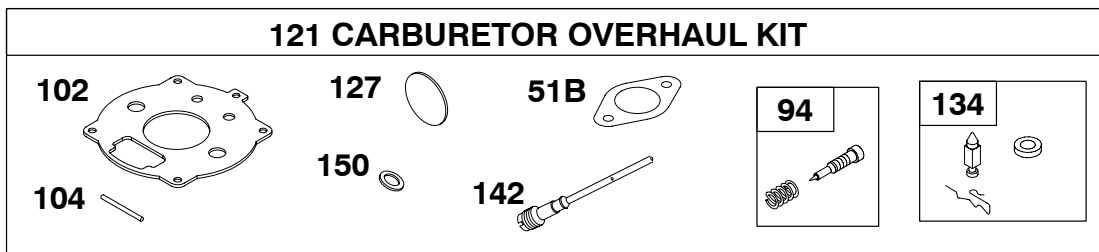

REF. NO.	PART NO.	DESCRIPTION	REF. NO.	PART NO.	DESCRIPTION	REF. NO.	PART NO.	DESCRIPTION
3	291675s	Seal-Oil (Magneto Side)	245	692190	Gasket-Fuel Bowl	593	691311	Gasket-Bearing Support
7	692231	Gasket-Cylinder Head	358	299719	Gasket Set-Engine	593A	270513	Gasket-Bearing Support (.015" Thick)
9	27803s	Gasket-Breather	399	691310	Gasket-Counterweight Cover			Note -----
20	691948	Seal-Oil (PTO Side)	524	281370s	Seal-Dipstick Tube			★270514 Gasket-Bearing Support (.010" Thick)
51	27381s	Gasket-Intake	569	691569	Gasket-Engine Base			★270515 Gasket-Bearing Support (.005" Thick)
51B	692214	Gasket-Intake				598	270516	Shim-End Play (.009" Thick)
94	292681	Kit-Idle Mixture						Note -----
102	692215	Gasket-Carburetor Body						★270517 Shim (.007" Thick)
104	691775	Pin-Float Hinge						★270518 Shim (.005" Thick)
121	394989	Kit-Carburetor Overhaul				883	692236	Gasket-Exhaust
127	690627	Plug-Welch				1095	498540	Gasket Set-Valve
134	394682	Kit-Needle/Seat						
142	691966	Nozzle-Carburetor						

★ Engine Gasket Set-Reference 358
● Carburetor Overhaul Kit-Reference 121

∅ Valve Gasket Set-Reference 1095