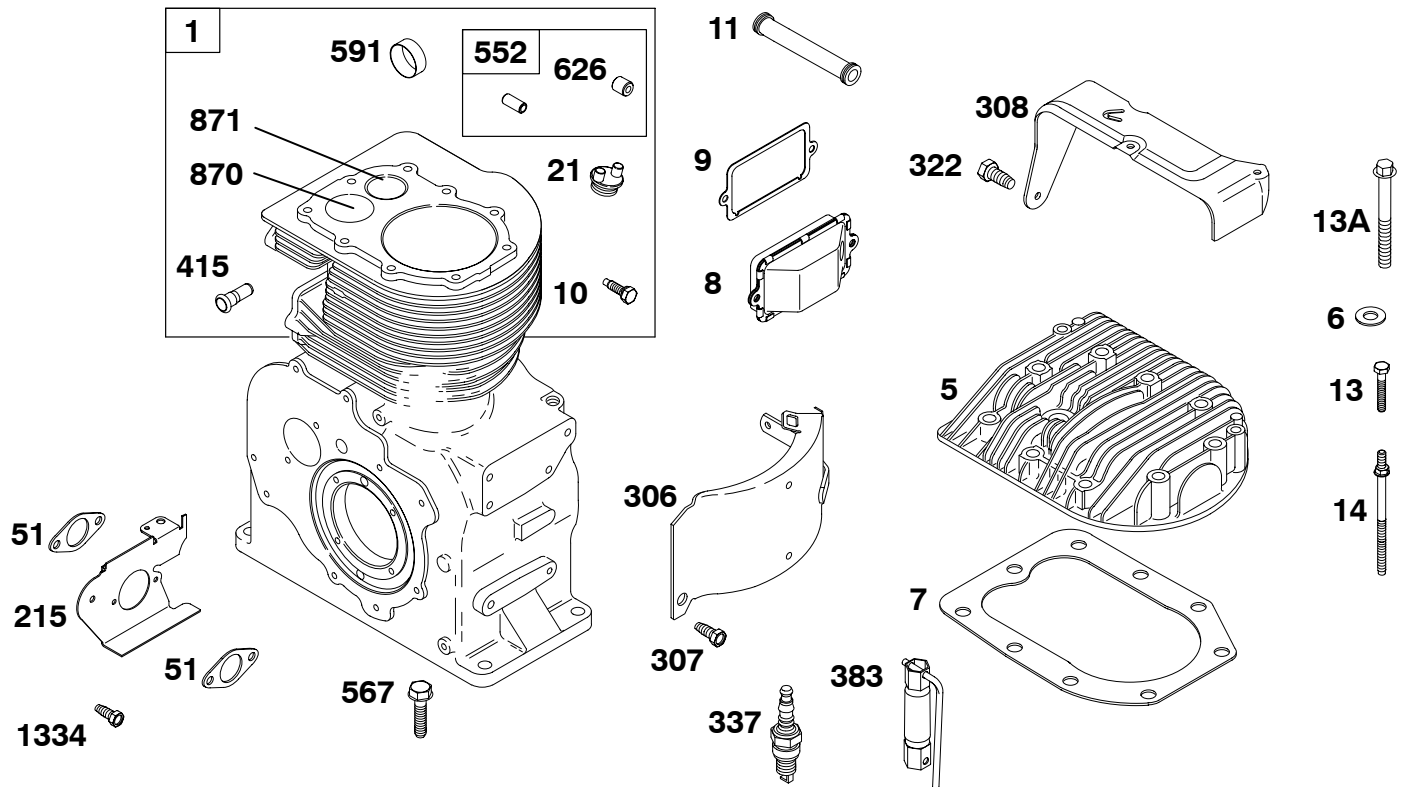

32K400

REF. NO.	PART NO.	DESCRIPTION	REF. NO.	PART NO.	DESCRIPTION	REF. NO.	PART NO.	DESCRIPTION
1	395663	Cylinder Assembly	14	691690	Stud (Cylinder Head)	870	691583	Seat-Valve (Exhaust)
5	691712	Head-Cylinder	21	281658s	Cap-Oil Fill	871	231218	Bushing-Guide
6	225137	Washer (Cylinder Head)	51	★Ø27381s	Gasket-Intake	1334	692198	Screw (Air Guide)
7	★Ø692231	Gasket-Cylinder Head	215	291871	Guide-Air			
8	495738	Breather Assembly	306	299536	Shield-Cylinder			
9	★Ø27803s	Gasket-Breather	307	690294	Screw (Cylinder-Shield)			
10	690294	Screw (Breather Assembly)	308	691731	Cover-Cylinder			
11	691512	Tube-Breather	322	692198	Screw (Cylinder Cover)			
13	691614	Screw (Cylinder Head) (1 3/4" Long)	337	802592s	Plug-Spark			
		Note -----	383	89838	Wrench-Spark Plug			
		691640 Screw (Cylinder Head) (2 1/16" Long)	415	692882	Plug (Cylinder)			
13A	691441	Screw (Cylinder Head) (2 7/16" Long)	552	393666	Bushing-Governor Crank			
			567	691104	Screw (Engine Base)			
			591	691746	Plug-Camshaft			
			626	690512	Spacer-Governor Crank			

★ Engine Gasket Set-Reference 358
● Carburetor Overhaul Kit-Reference 121

Ø Valve Gasket Set-Reference 1095

32K400

REF. NO.	PART NO.	DESCRIPTION	REF. NO.	PART NO.	DESCRIPTION	REF. NO.	PART NO.	DESCRIPTION
15	690946	Plug-Oil Drain	523	691352	Dipstick	704	691083	Screw
20	★691948	Seal-Oil (PTO Side)	524	★281370s	Seal-Dipstick Tube			(Counterweight Cover)
21	281658	Cap-Oil Fill	525	690622	Tube-Dipstick	749	391361	Cover-Counterweight
399	★691310	Gasket-Gear Reduction Cover	568	294751	Base-Engine	998	690502	Pipe-Oil
			569	★691569	Gasket-Engine Base			
			587	690389	Clamp-Cable			