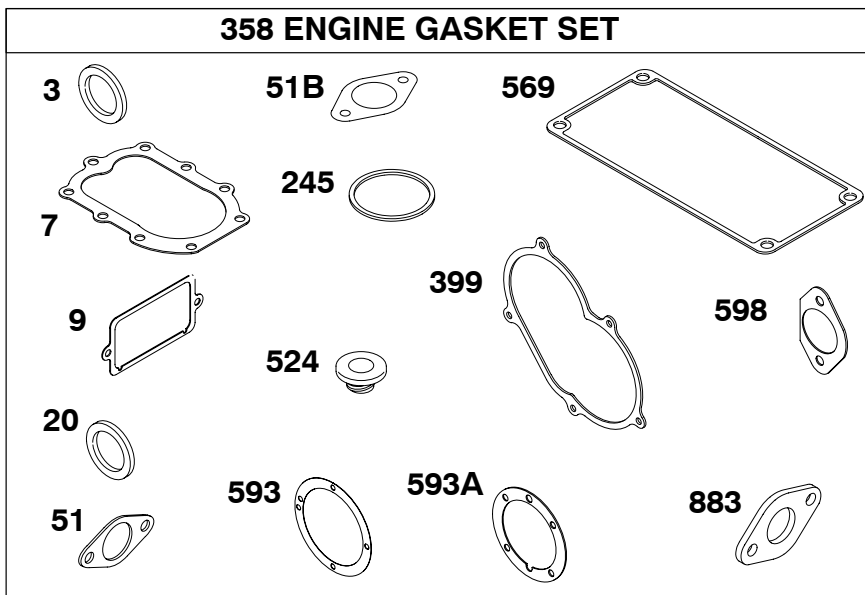

REF. NO.	PART NO.	DESCRIPTION	REF. NO.	PART NO.	DESCRIPTION	REF. NO.	PART NO.	DESCRIPTION
3	291675s	Seal-Oil (Magneto Side)	245	692190	Gasket-Fuel Bowl	593	691311	Gasket-Bearing Support
7	692231	Gasket-Cylinder Head	358	299719	Gasket Set-Engine	593A	270513	Gasket-Bearing Support (.015" Thick)
9	27803s	Gasket-Breather	399	691310	Gasket-Counterweight Cover			Note -----
20	691948	Seal-Oil (PTO Side)	524	281370s	Seal-Dipstick Tube			★270514 Gasket-Bearing Support (.010" Thick)
51	27381s	Gasket-Intake	569	691569	Gasket-Engine Base			★270515 Gasket-Bearing Support (.005" Thick)
51B	692214	Gasket-Intake				598	270516	Shim-End Play (.009" Thick)
94	292681	Kit-Idle Mixture						Note -----
102	692215	Gasket-Carburetor Body						★270517 Shim (.007" Thick)
104	691775	Pin-Float Hinge						★270518 Shim (.005" Thick)
121	394989	Kit-Carburetor Overhaul				883	692236	Gasket-Exhaust
127	690627	Plug-Welch				1095	498540	Gasket Set-Valve
134	394682	Kit-Needle/Seat						
142	691966	Nozzle-Carburetor						

★ Engine Gasket Set-Reference 358
● Carburetor Overhaul Kit-Reference 121

∅ Valve Gasket Set-Reference 1095