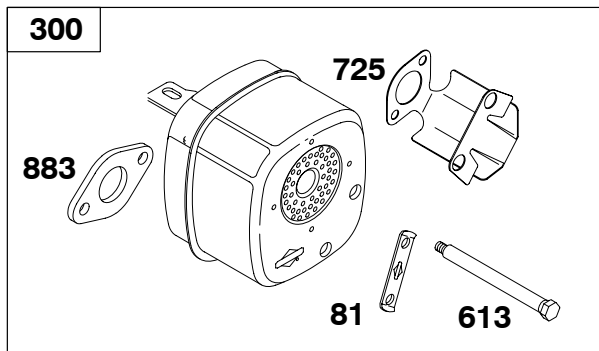

32K400

REF. NO.	PART NO.	DESCRIPTION	REF. NO.	PART NO.	DESCRIPTION	REF. NO.	PART NO.	DESCRIPTION
23	395251	Flywheel (Magnetron)	331	691075	Washer (Booster Fan)	725	690420	Shield-Heat
		-----Note-----	332	691059	Nut (Flywheel)	726	391362	Gear-Ring
73	691171	Screen-Rotating	363	19203	Puller-Flywheel	773	690265	Retainer
74	691655	Screw (Rotating Screen)	440	691076	Screw (Booster Fan)	823	691108	Screw (Muffler Adapter)
81	691178	Lock-Muffler Screw	458	69932	Kit-Rope/Handle	834	691075	Washer (Muffler Adapter)
264	691105	Nut (Muffler Adapter)	613	691416	Screw (Muffler)	863	694016	Bracket-Muffler
298	691808	Locknut-Muffler	676	393761	Deflector-Muffler	864	394584	Adapter-Muffler
300	399635	Muffler	677	690661	Screw (Muffler Deflector)	864A	690637	Adapter-Muffler
321	691151	Fan-Booster				883	★692236	Gasket-Exhaust
						944	691690	Stud (Muffler Adapter)

★ Engine Gasket Set-Reference 358
● Carburetor Overhaul Kit-Reference 121

∅ Valve Gasket Set-Reference 1095