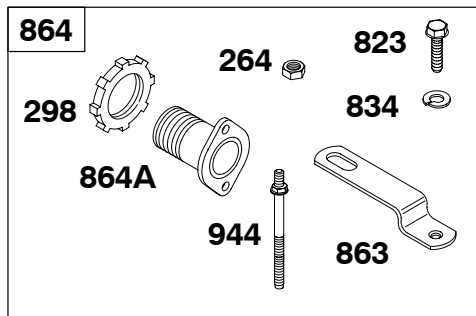

32K400

REF. NO.	PART NO.	DESCRIPTION	REF. NO.	PART NO.	DESCRIPTION	REF. NO.	PART NO.	DESCRIPTION
23	395251	Flywheel (Magnetron)	331	691075	Washer (Booster Fan)	725	690420	Shield-Heat
		-----Note-----	332	691059	Nut (Flywheel)	726	391362	Gear-Ring
73	691171	Screen-Rotating	363	19203	Puller-Flywheel	773	690265	Retainer
74	691655	Screw (Rotating Screen)	440	691076	Screw (Booster Fan)	823	691108	Screw (Muffler Adapter)
81	691178	Lock-Muffler Screw	458	69932	Kit-Rope/Handle	834	691075	Washer (Muffler Adapter)
264	691105	Nut (Muffler Adapter)	613	691416	Screw (Muffler)	863	694016	Bracket-Muffler
298	691808	Locknut-Muffler	676	393761	Deflector-Muffler	864	394584	Adapter-Muffler
300	399635	Muffler	677	690661	Screw (Muffler Deflector)	864A	690637	Adapter-Muffler
321	691151	Fan-Booster				883	★692236	Gasket-Exhaust
						944	691690	Stud (Muffler Adapter)

★ Engine Gasket Set-Reference 358
● Carburetor Overhaul Kit-Reference 121

∅ Valve Gasket Set-Reference 1095