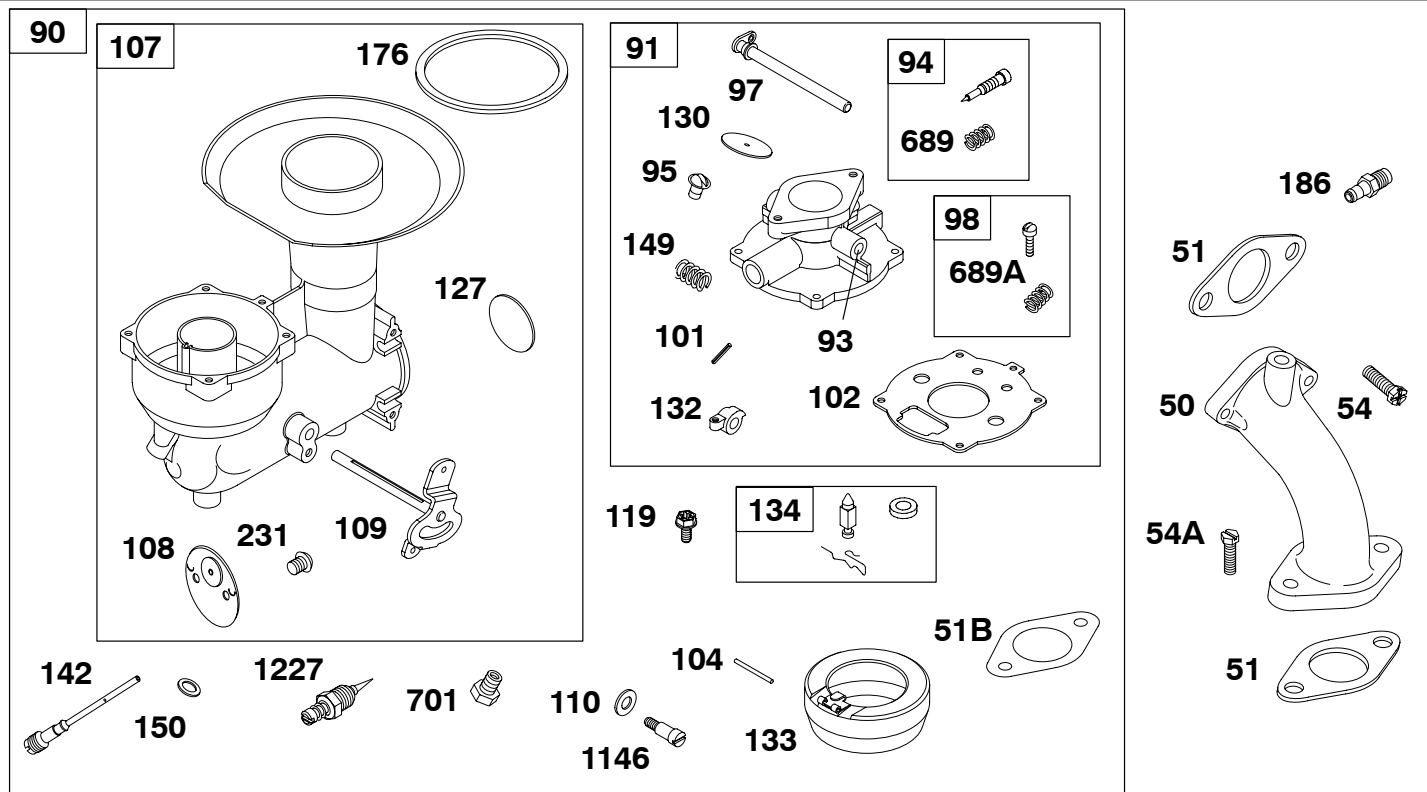

★ Engine Gasket Set-Reference 358
● Carburetor Overhaul Kit-Reference 121

Ø Valve Gasket Set-Reference 1095

32K400

REF. NO.	PART NO.	DESCRIPTION	REF. NO.	PART NO.	DESCRIPTION	REF. NO.	PART NO.	DESCRIPTION
15	690946	Plug-Oil Drain	523	691352	Dipstick	704	691083	Screw
20	★691948	Seal-Oil (PTO Side)	524	★281370s	Seal-Dipstick Tube			(Counterweight Cover)
21	281658	Cap-Oil Fill	525	690622	Tube-Dipstick	749	391361	Cover-Counterweight
399	★691310	Gasket-Gear Reduction Cover	568	294751	Base-Engine	998	690502	Pipe-Oil
			569	★691569	Gasket-Engine Base			
			587	690389	Clamp-Cable			

★ Engine Gasket Set-Reference 358
 ● Carburetor Overhaul Kit-Reference 121

∅ Valve Gasket Set-Reference 1095

REF. NO.	PART NO.	DESCRIPTION	REF. NO.	PART NO.	DESCRIPTION	REF. NO.	PART NO.	DESCRIPTION
50	691152	Manifold-Intake	102	692215	Gasket-Carburetor Body	134	394682	Kit-Needle/Seat
51	27381	Gasket-Intake	104	691775	Pin-Float Hinge	142	691966	Nozzle-Carburetor
51B	692214	Gasket-Intake (Carburetor)	107	391069	Body-Lower Carburetor	149	691592	Spring-Needle Valve
54	690953	Screw (Intake Manifold)	108	690621	Valve-Choke	150	691610	Gasket-Nozzle
54A	691681	Screw (Intake Manifold)	109	691353	Shaft-Choke	176	691929	Seal-O Ring (Air Cleaner Base)
90	391065	Carburetor	110	691186	Washer (Choke Shaft)	186	691764	Connector-Hose
91	391067	Body Assembly-Upper	119	691587	Screw (Upper to Lower Carburetor Body)	231	691437	Screw (Choke Valve)
93	691769	Bushing-Throttle Shaft	127	690627	Plug-Welch	689	691590	Spring-Friction
94	292681	Kit-Idle Mixture	130	691727	Valve-Throttle	689A	691591	Spring-Friction
95	691437	Screw (Throttle Valve)	132	691708	Stop-Throttle	701	23118	Retainer-Needle Valve
97	691944	Shaft-Throttle	133	692265	Float-Carburetor	1146	691587	Screw (Choke Shaft)
98	693942	Kit-Idle Speed				1227	99525s	Valve-High Speed
101	691616	Pin-Shaft						