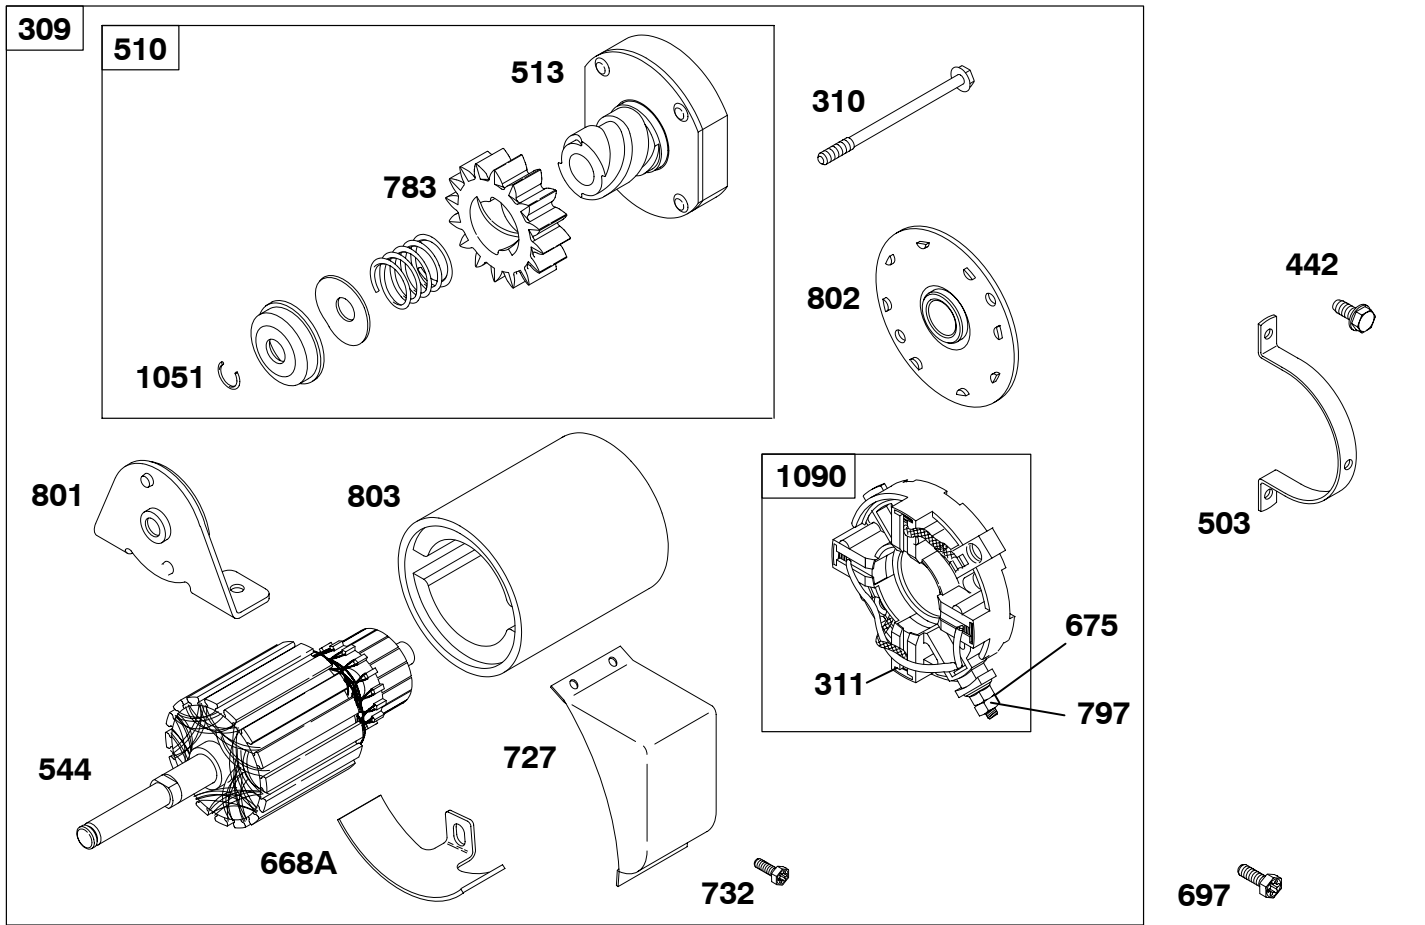

32K400

REF. NO.	PART NO.	DESCRIPTION	REF. NO.	PART NO.	DESCRIPTION	REF. NO.	PART NO.	DESCRIPTION
309	396306	Motor-Starter	668A	396515	Spacer (Starter Motor)	801	394802	Cap-Drive
310	692329	Bolt (Starter Motor)	675	691261	Washer (Brush Retainer)	802	691286	Cap-End
311	497608	Brush Set	697	691058	Screw (Starter Motor)	803		Housing-Starter (Served By 396306 Starter Motor Only)
442	691693	Screw (Starter Strap)	727	692338	Cover-Starter Drive	1051	691265	Ring-Retaining
503	690406	Strap-Starter	732	93410	Screw (Starter Drive Cover)	1090	691293	Retainer-Brush
510	696541	Drive-Starter	783	695708	Gear-Starter			
513	692024	Clutch-Drive	797	691029	Nut (Brush Retainer)			
544	490309	Armature-Starter						

★ Engine Gasket Set-Reference 358
● Carburetor Overhaul Kit-Reference 121

∅ Valve Gasket Set-Reference 1095