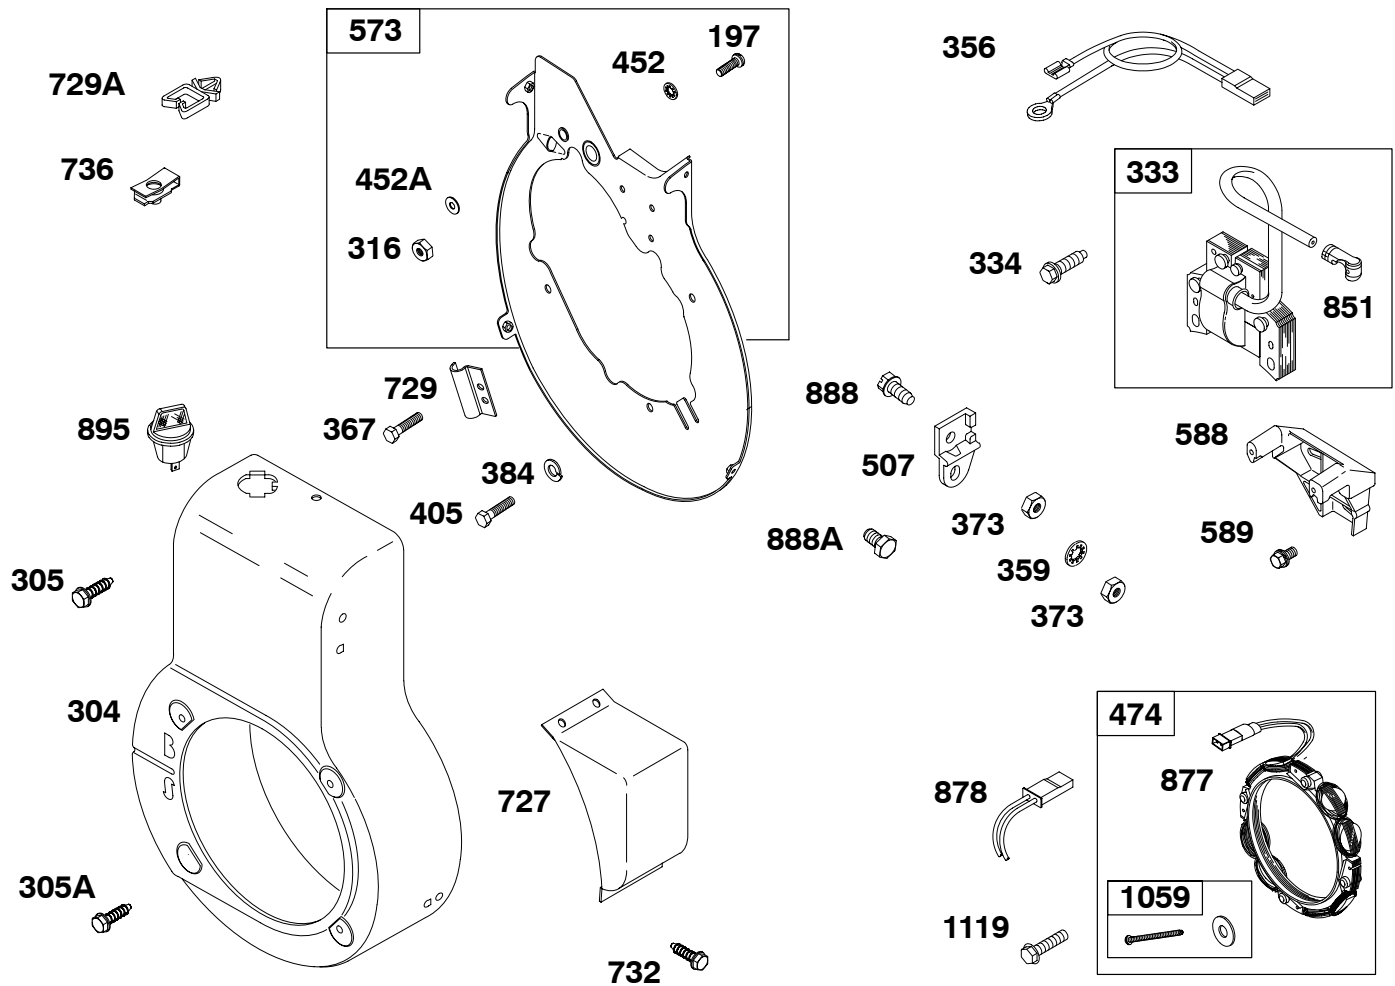

REF. NO.	PART NO.	DESCRIPTION	REF. NO.	PART NO.	DESCRIPTION	REF. NO.	PART NO.	DESCRIPTION
197	90072	Screw (Back Plate) (5/8" Long)	384	690371	Washer (Back Plate)	732	93410	Screw (Starter Drive Cover)
304	391229	Housing-Blower	405	690290	Screw (Back Plate)	736	690302	Nut-Clip
305	690297	Screw (Blower Housing) (7/16" Long)	452	92864	Washer (Back Plate) (Lockwasher)	851	493880s	Terminal-Cable
305A	690290	Screw (Blower Housing) (1/2" Long)	452A	26404	Washer (Back Plate) (Flat)	877	393456	Wire-Alternator
316	691612	Nut (Back Plate)	474	696459	Alternator (Dual Circuit)	878	398661	Harness-Alternator
333	398811	Armature-Magneto	507	690584	Insulator	888	690292	Screw (Insulator) (1/2" Long)
334	691061	Screw (Armature)	573	391220	Plate-Back	888A	690295	Screw (Insulator) (3/8" Long)
356	690650	Wire-Stop	588	690375	Bracket-Armature	895	692309	Switch-Rotary
359	691077	Washer (Insulator)	589	690300	Screw (Armature Bracket)	1059	698516	Kit-Screw/Washer (Alternator)
367	690305	Screw (Clip Wire)	727	692338	Cover-Starter Drive	1119	691183	Screw (Alternator)
379	691612	Nut (Insulator)	729	690432	Clip-Wire (Alternator)			
			729A	690588	Clip-Wire			

★ Engine Gasket Set-Reference 358
● Carburetor Overhaul Kit-Reference 121

⊗ Valve Gasket Set-Reference 1095