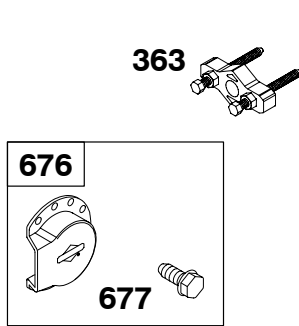

32K400

REF. NO.	PART NO.	DESCRIPTION	REF. NO.	PART NO.	DESCRIPTION	REF. NO.	PART NO.	DESCRIPTION
23	395251	Flywheel (Magnetron)	331	691075	Washer (Booster Fan)	725	690420	Shield-Heat
		-----Note-----	332	691059	Nut (Flywheel)	726	391362	Gear-Ring
73	691171	Screen-Rotating	363	19203	Puller-Flywheel	773	690265	Retainer
74	691655	Screw (Rotating Screen)	440	691076	Screw (Booster Fan)	823	691108	Screw (Muffler Adapter)
81	691178	Lock-Muffler Screw	458	69932	Kit-Rope/Handle	834	691075	Washer (Muffler Adapter)
264	691105	Nut (Muffler Adapter)	613	691416	Screw (Muffler)	863	694016	Bracket-Muffler
298	691808	Locknut-Muffler	676	393761	Deflector-Muffler	864	394584	Adapter-Muffler
300	399635	Muffler	677	690661	Screw (Muffler Deflector)	864A	690637	Adapter-Muffler
321	691151	Fan-Booster				883	★692236	Gasket-Exhaust
						944	691690	Stud (Muffler Adapter)

★ Engine Gasket Set-Reference 358
● Carburetor Overhaul Kit-Reference 121

∅ Valve Gasket Set-Reference 1095