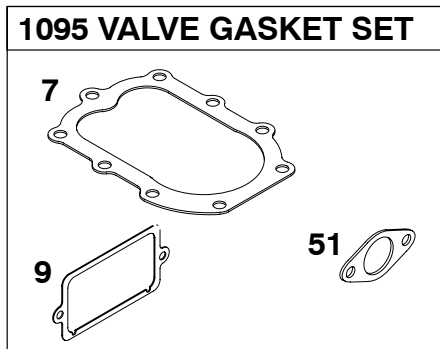

REF. NO.	PART NO.	DESCRIPTION	REF. NO.	PART NO.	DESCRIPTION	REF. NO.	PART NO.	DESCRIPTION
3	291675s	Seal-Oil (Magneto Side)	245	692190	Gasket-Fuel Bowl	593	691311	Gasket-Bearing Support
7	692231	Gasket-Cylinder Head	358	299719	Gasket Set-Engine	593A	270513	Gasket-Bearing Support (.015" Thick)
9	27803s	Gasket-Breather	399	691310	Gasket-Counterweight Cover			Note -----
20	691948	Seal-Oil (PTO Side)	524	281370s	Seal-Dipstick Tube			★270514 Gasket-Bearing Support (.010" Thick)
51	27381s	Gasket-Intake	569	691569	Gasket-Engine Base			★270515 Gasket-Bearing Support (.005" Thick)
51B	692214	Gasket-Intake				598	270516	Shim-End Play (.009" Thick)
94	292681	Kit-Idle Mixture						Note -----
102	692215	Gasket-Carburetor Body						★270517 Shim (.007" Thick)
104	691775	Pin-Float Hinge						★270518 Shim (.005" Thick)
121	394989	Kit-Carburetor Overhaul				883	692236	Gasket-Exhaust
127	690627	Plug-Welch				1095	498540	Gasket Set-Valve
134	394682	Kit-Needle/Seat						
142	691966	Nozzle-Carburetor						

★ Engine Gasket Set-Reference 358
● Carburetor Overhaul Kit-Reference 121

∅ Valve Gasket Set-Reference 1095