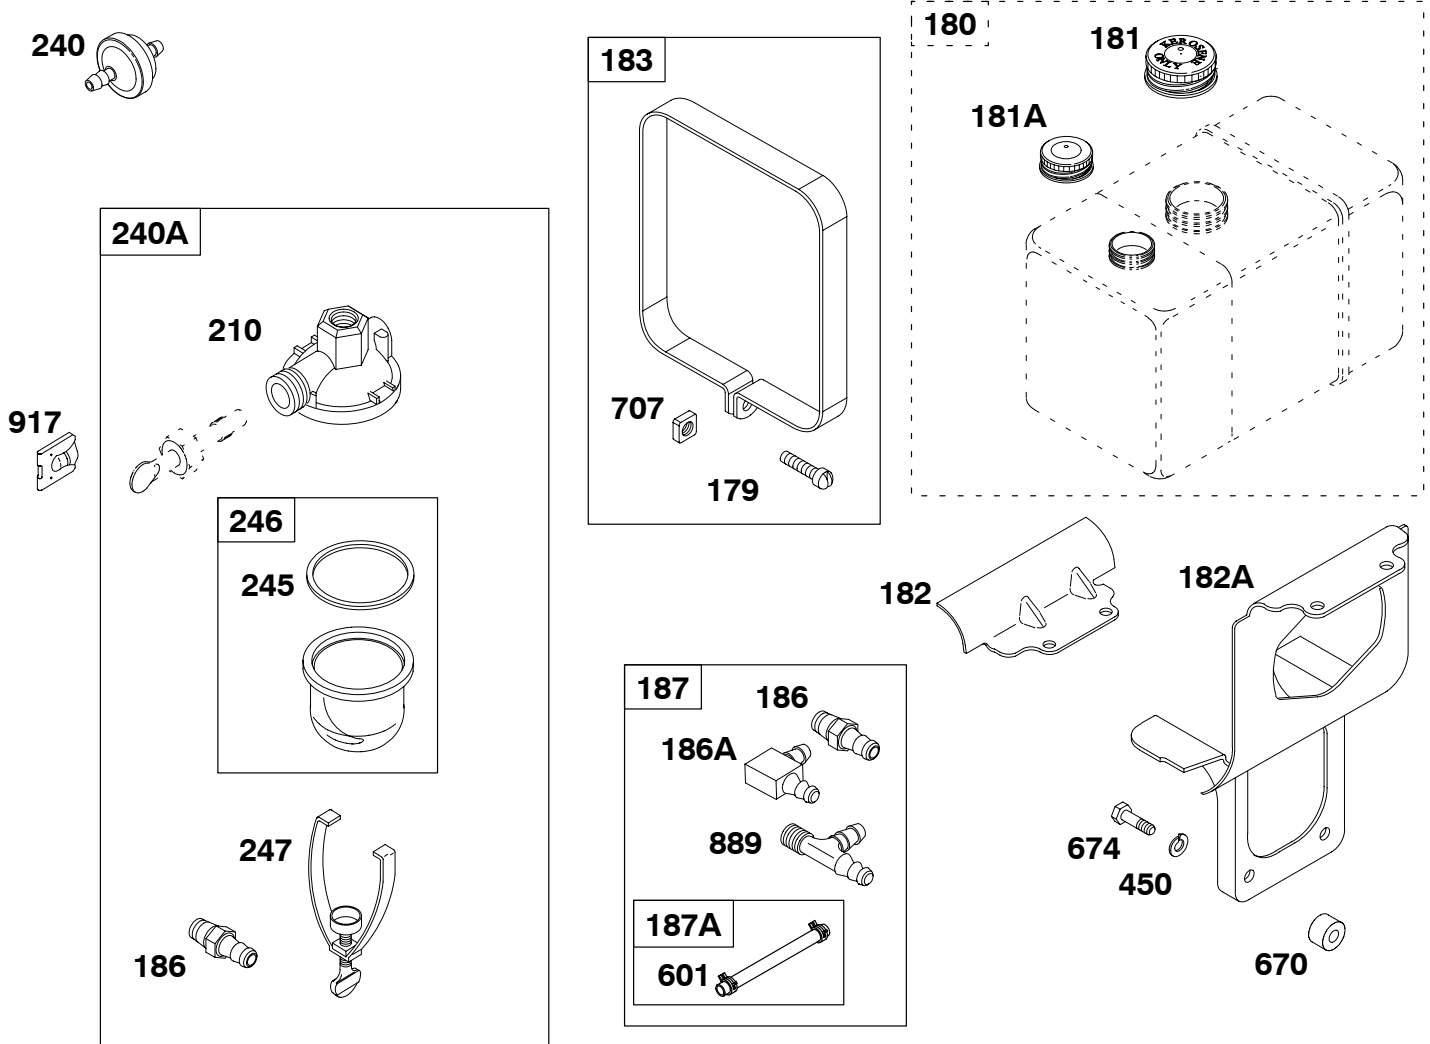

★ Engine Gasket Set-Reference 358
 ● Carburetor Overhaul Kit-Reference 121

∅ Valve Gasket Set-Reference 1095

32K400

REF. NO.	PART NO.	DESCRIPTION	REF. NO.	PART NO.	DESCRIPTION	REF. NO.	PART NO.	DESCRIPTION
162	690267	Collar-Bell Crank	227	690607	Lever-Governor Control	614	691620	Pin-Cotter
166	691241	Stud (Air Cleaner) (9 1/2" Long)	232	690545	Spring-Governor Link	616	291364	Crank-Governor
171	690284	Nut (Air Cleaner)	297	691331	Nut (Air Filter Retainer)	626	690512	Spacer-Governor Crank
203	690263	Crank-Bell	404	690264	Washer (Governor Crank)	643	691730	Retainer-Air Filter
205	690810	Screw (Bell Crank)	445	393957	Filter-Air	668	690313	Spacer (Governor Control Rod)
206	691584	Nut-Governor Adjusting	467	691668	Knob-Air Cleaner	967	271794s	Filter-Pre Cleaner
208	393613	Rod-Governor Control	505	691251	Nut (Governor Control Lever)	968	691755	Cover-Air Cleaner
209	691596	Spring-Governor	536	391063	Cleaner-Air			
212	691791	Link-Throttle	562	691119	Bolt (Governor Control Lever)			

★ Engine Gasket Set-Reference 358
● Carburetor Overhaul Kit-Reference 121

∅ Valve Gasket Set-Reference 1095

REF. NO.	PART NO.	DESCRIPTION	REF. NO.	PART NO.	DESCRIPTION	REF. NO.	PART NO.	DESCRIPTION
179	690280	Screw (Fuel Tank Strap)	210	691962	Screen-Filter	707	690279	Nut (Fuel Tank Strap)
180		Tank-Fuel (No Longer Available)	240	298090s	Filter-Fuel	889	93915	Tee
181	392887	Cap-Fuel Tank (Large) (Kerosene Only)	240A	690612	Filter-Fuel	917	691737	Valve-Handle Shutoff
181A	392886	Cap-Fuel Tank (Small) (Gas Only)	245	★692190	Gasket-Fuel Bowl			
182	691068	Bracket-Fuel Tank	246	298683	Bowl-Fuel Filter			
182A	690262	Bracket-Fuel Tank	247	691700	Yoke-Bowl			
183	691937	Strap-Fuel Tank	450	691075	Washer (Fuel Tank Bracket)			
186	691764	Connector-Hose	601	95162	Clamp-Hose			
186A	691609	Connector-Hose	670	690505	Spacer-Fuel Tank			
187	791893	Line-Fuel	674	690303	Screw (Fuel Tank Bracket)			
187A	791745	Line-Fuel (Cut to Required Length)						