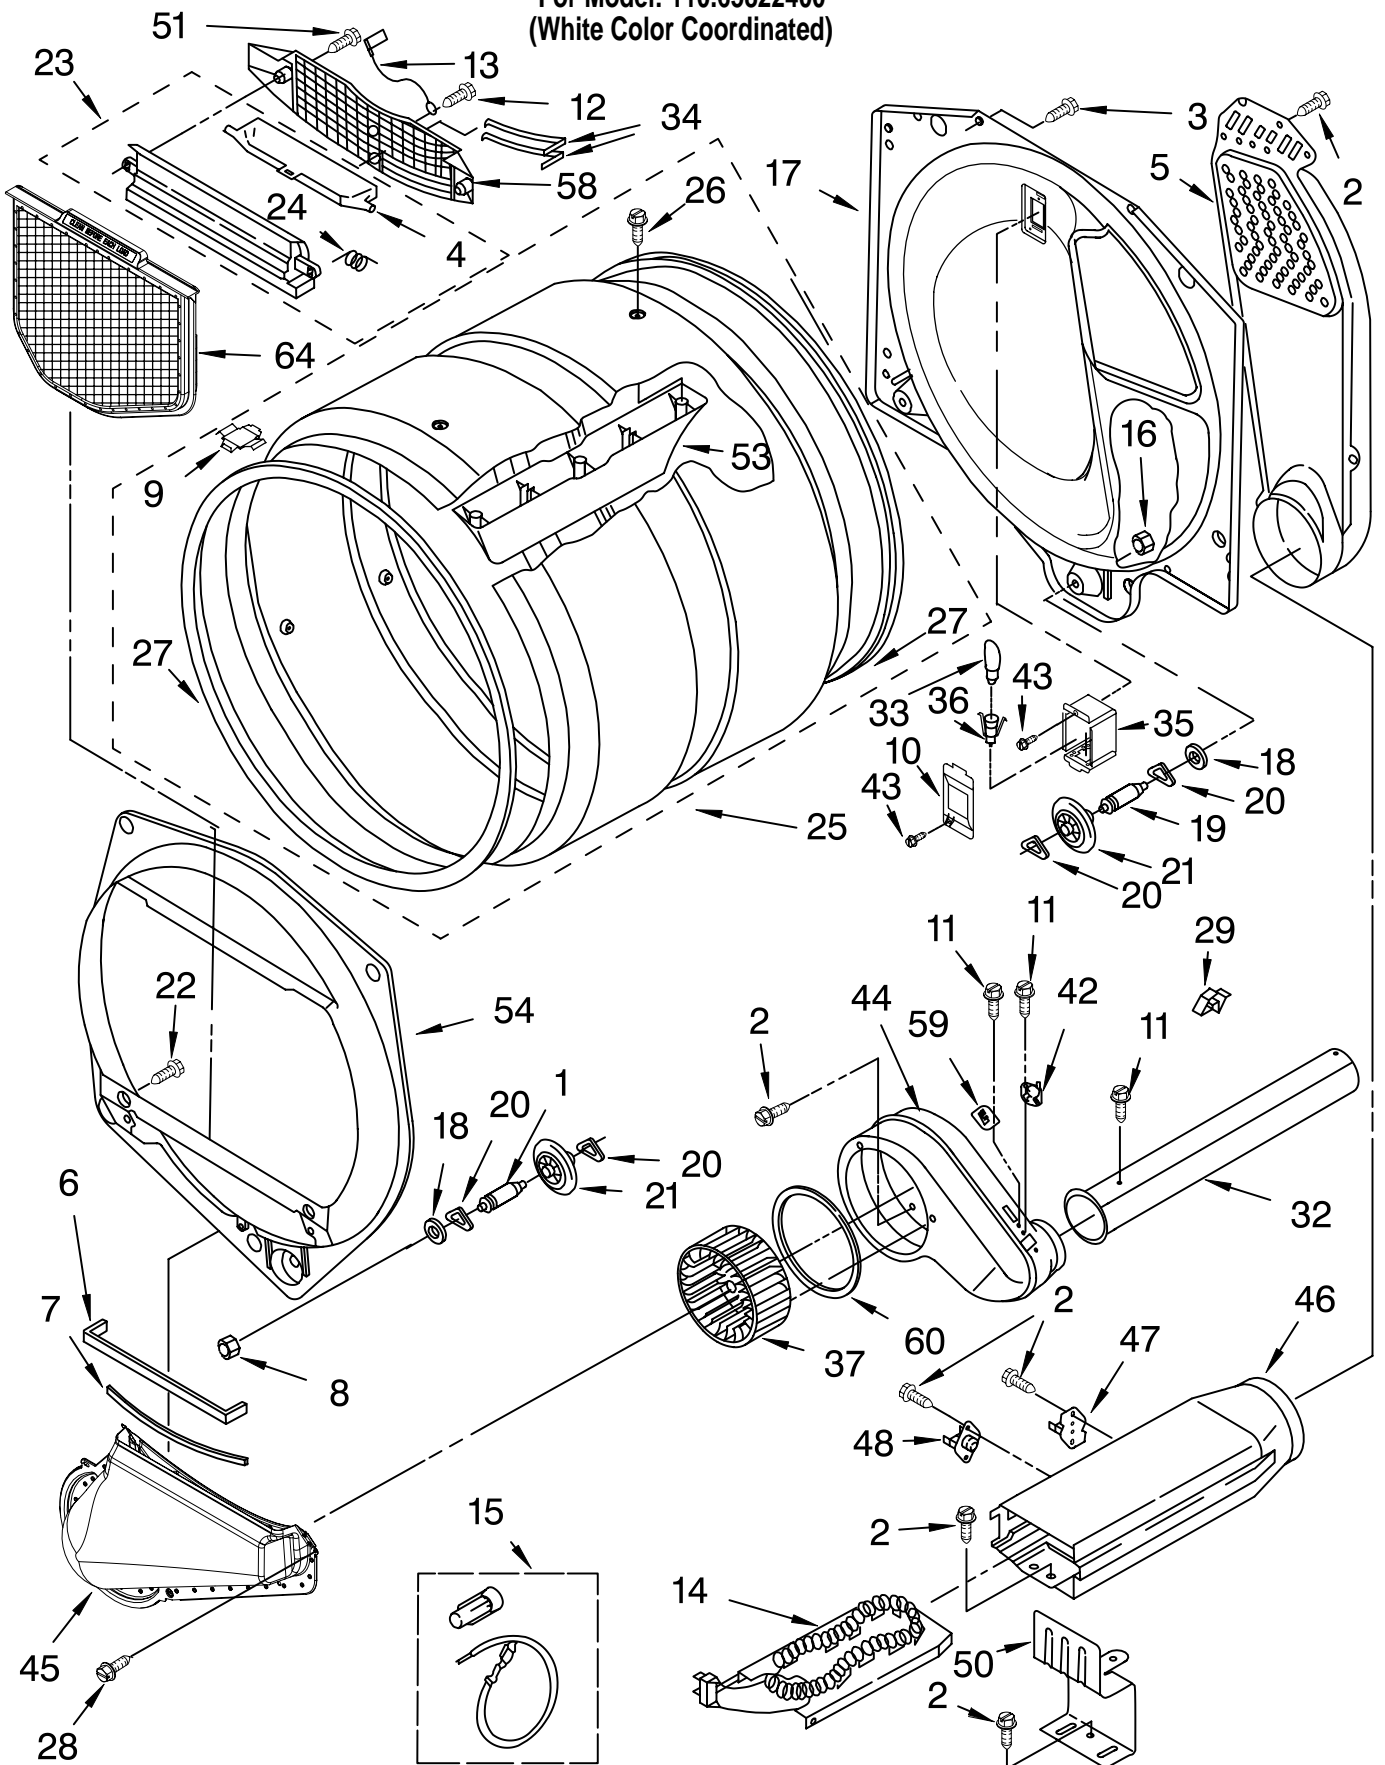

BULKHEAD PARTS

For Model: 110.65822400
(White Color Coordinated)

BULKHEAD PARTS

For Model: 110.65822400
(White Color Coordinated)

Illus. No.	Part No.	DESCRIPTION	Illus. No.	Part No.	DESCRIPTION	Illus. No.	Part No.	DESCRIPTION
1	3399508	Shaft, R.H. Thread	16	3387709	Nut, 3/8-16 (L.H.)	36	3403634	Socket Assembly
2	90767	Screw, 8-18 x 3/8	17	8520836	Bulkhead, Rear	37	697772	Wheel, Blower
3	3390647	Screw, 8-18 x 1/2	18	3387459	Washer, Support	42	3387134	Thermostat,
4	3394984	Door, Lint Screen	19	3399509	Shaft, L.H. Thread			Internal-Bias
5	697354	Air Duct Assembly	20	690997	Ring, Tri	43	487909	Screw, 8-15 x 1/2
6	697813	Seal, Outlet Housing	21	8536973	Roller, Support	44	8544362	Housing, Blower
7	697814	Seal, Drum Front	22	695240	Screw, 8-18 x 1/2	45	8066168	Lint Duct Assembly
8	3359452	Nut, 3/8 x 16(R.H.)	23	3394985	Outlet Housing Assembly	46	3392537	Heater Box
9	8066086	Drum Hole Plug	24	3394986	Spring, Lint Screen Door	47	3977394	Thermal Cut-Off (Includes Illus. 48)
10	3402841	Lens, Drum Light	25	8318215	Complete Drum Assembly	48	3390291	Thermostat 250°F (122°C)
11	3390646	Screw, 8-18 x 5/16	26	97787	Screw, 11-16 x 3/4	50	8066099	Bracket, Heater Box
12	3387230	Screw, 10-16 x 13/16	27	697694	Seal, Drum	51	3357011	Screw, 10-16 x 1/2
13	3392258	Wire	28	359625	Screw, 8-18 x 1/2	53	697693	Baffle, Drum
14	3387747	Heater Element	29	3388229	Clip, Exhaust	54	697557	Bulkhead, Front
15	279457	Terminal Wire Kit (For Heater Element Wiring Harness Repair)	32	8318486	Exhaust Pipe	58	8299979	Grill, Outlet
			33	3406124	Bulb, Light	59	3392519	Thermal Fuse
			34	3387223	Electrode, Sensor	60	697770	Seal, Cover Plate
			35	3977373	Bracket, Drum Light	64	8066170	Lint, Screen