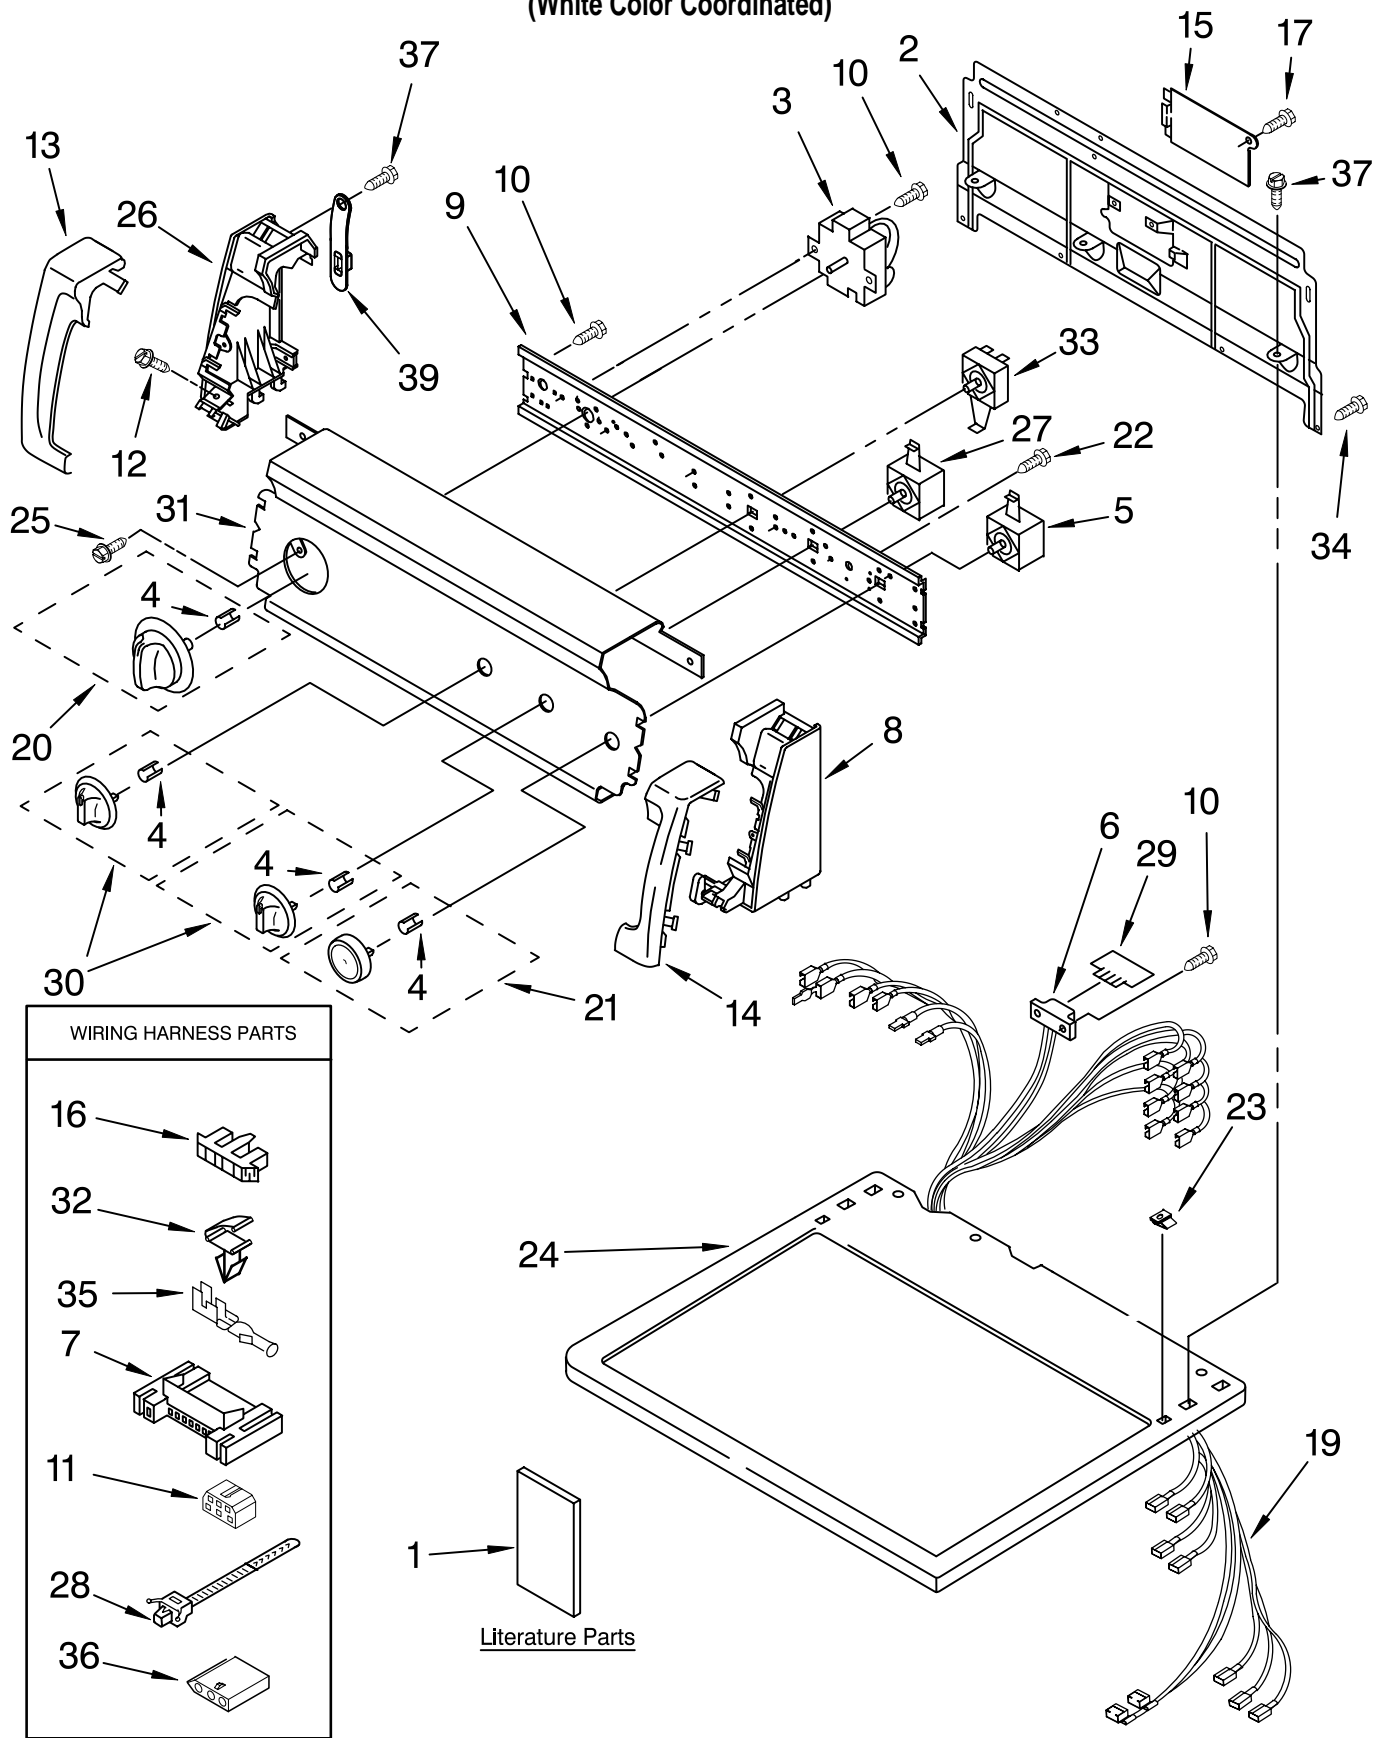

TOP AND CONSOLE PARTS

For Model: 110.65822400
(White Color Coordinated)

WIRING HARNESS PARTS

- 16 → [Image of wiring harness part 16]
- 32 → [Image of wiring harness part 32]
- 35 → [Image of wiring harness part 35]
- 7 → [Image of wiring harness part 7]
- 11 → [Image of wiring harness part 11]
- 28 → [Image of wiring harness part 28]
- 36 → [Image of wiring harness part 36]

Literature Parts

TOP AND CONSOLE PARTS

For Model: 110.65822400
(White Color Coordinated)

Illus. No.	Part No.	DESCRIPTION	Illus. No.	Part No.	DESCRIPTION	Illus. No.	Part No.	DESCRIPTION
1		Literature Parts	4	688805	Clip	21	3402570	Knob Assembly
	3979710	Wiring Diagram	5	3977456	Switch, Push-To-Start		90767	Screw, Ground
	3979976	Installation Instructions	6	3391885	Connector, Edge	22	357213	Nut, Push-In (2)
	8533629	Sheet, Cycle Feature	7	3395683	Connector (Motor)	23	697202	Top
	3979964	Guide, Use & Care	8	3949274	Cap, End (R.H.)	24	3400859	Screw, 8-18 x 7/32
	3394996	Label, Operating Instructions	9	8271316	Bracket, Control	25	3949280	Cap, End (L.H.)
	8533635	List, Repair Parts	10	3390646	Screw, 8-18 x 5/16	26	3398093	Switch, Signal
			11	3347243	Connector, 6-Circuit	27	3391018	Tie, Cable (Push-Mount)
			12	388326	Screw, Console	28	8558178	Control, Electronic
			13	3951013	Trim, Endcap (LH) (Includes Illus. 14)	29	3402576	Knob, Control Assembly (2)
			14	3951009	Trim, Endcap (RH) (Includes Illus. 13)	30	8533621	Panel, Control
			15	8317342	Cover, Terminal Block	31	3394427	Clip, Harness
			16	3397269	Connector, Timer	32	3399640	Switch, Temperature
			17	3390814	Screw, 8-18 x 3/8	33	693995	Screw, 8-18 x 3/8
			19	8299952	Harness, Electric	34	94614	Terminal
			20	3402598	Knob, Timer Assembly	35	3936144	Connector
						36	3390647	Screw, 8-18 x 1/2
						37	8318255	Strap, Console (2)
						39		
<p>Following May Be Purchased</p> <p><u>DO-IT-YOURSELF REPAIR MANUALS</u></p> <p>787207 Manual, Do-It-Yourself Repair (Dryer)</p>								
2	8317303	Panel, Rear Console						
3	3976576	Timer, 60 Hz.						