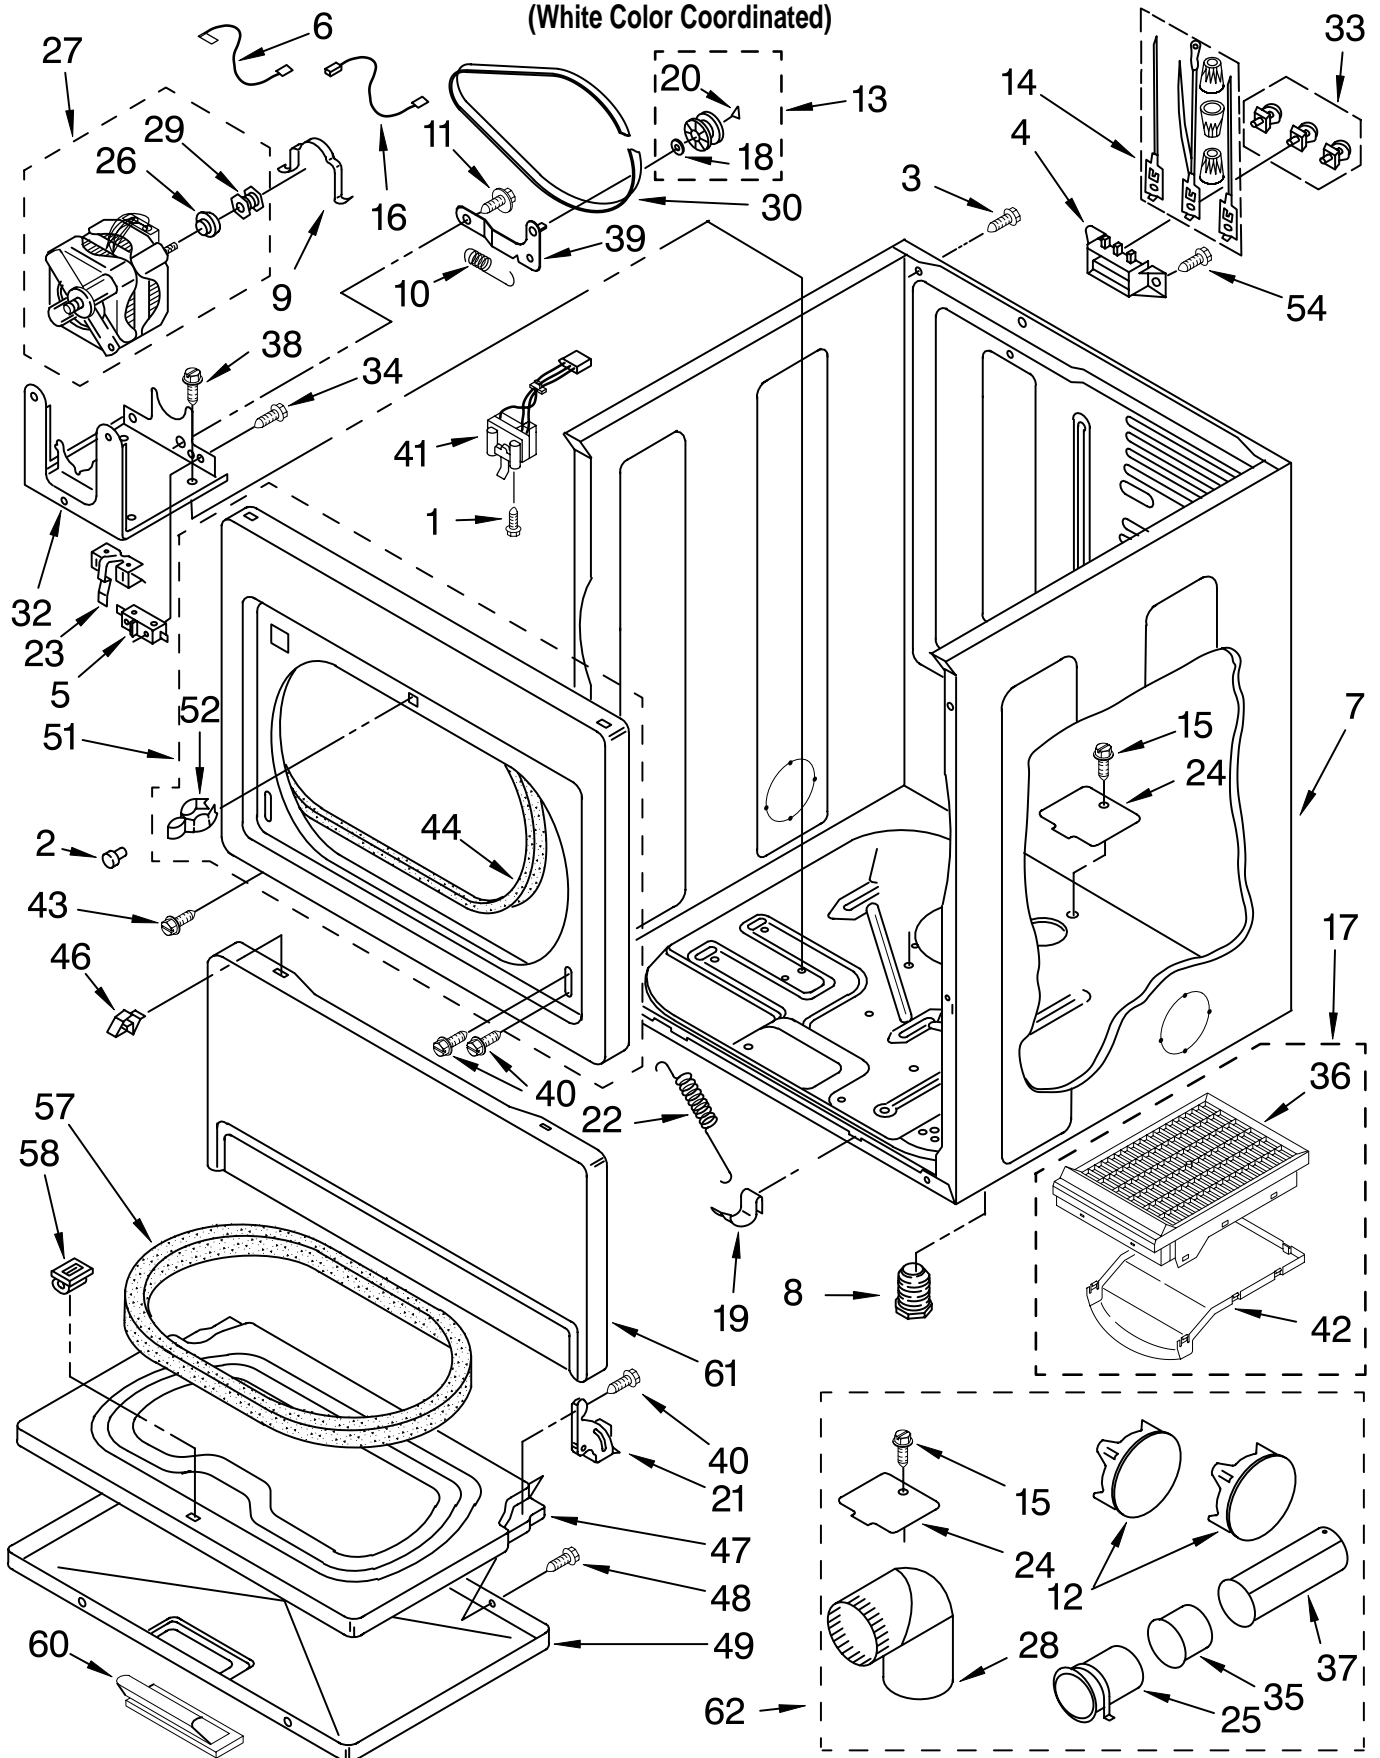

CABINET PARTS

For Model: 110.65822400
(White Color Coordinated)

CABINET PARTS

For Model: 110.65822400
(White Color Coordinated)

Illus. No.	Part No.	DESCRIPTION	Illus. No.	Part No.	DESCRIPTION	Illus. No.	Part No.	DESCRIPTION
1	697773	Screw, 6-20 x 7/8	20	690997	Tri Ring	40	3357011	Screw, 10-16 x 1/2
2	693152	Bumper	21	3387560	Hinge, Door (R.H.)	41	3406107	Door Switch Assembly
3	697776	Screw, 10-32 x 5/8		3387559	Hinge, Door (L.H.)			
4	3397659	Block, Terminal	22	3387565	Spring, Door (2)	42	3406908	Dry Rack (Bottom)
5	3394881	Switch, Broken Belt	23	8066120	Lever, Snap Switch	43	8281212	Screw, 8-18 x 3/8
6	3398948	Wire, Jumper (Broken Belt Switch)	24	3394331	Cover-Plate	44	3387242	Seal, Front Panel
7	8310656	Cabinet	25	3395532	Exhaust Pipe & Bracket	46	3388229	Retainer
8	3392100	Foot, Dryer	26	3393657	Restrainer, Belt	47	8066045	Door, Rear
	279810	Foot - Optional (Extended Length Package Of 2) (Not Included)	27	8538263	Motor, Assembly 60 HZ.	48	694091	Screw, 8-18 x 3/8
9	660658	Clamp, Motor (2)	28	49026	4" - 90° Elbow	49	697221	Door, Front
10	3387374	Spring, Idler	29	3389729	Pulley 60 HZ.	51	697227	Upper Front Panel
11	3389420	Retainer, Idler	30	3387610	Belt, Drive	52	696144	Strike, Door
12	697750	Plug, Multivent	32	3387118	Bracket, Motor	54	3393008	Screw, 10-16 x 1/2
13	3388672	Pulley Assembly	33	279393	Terminal Block Screw Kit (For Terminal Block)	57	3390736	Seal, Door
14	279318	Terminal, Brass & Tinned (3) (Includes Illus. 33)	34	98129	Screw, 6-20 x 1 3/8	58	690081	Catch, Door Assembly
15	3390646	Screw, 8-18 x 5/16	35	3395534	Exhaust Pipe (Short)	60	348721	Handle, Door
16	3394081	Wire, Belt Switch	36	3406910	Dry Rack (Top)	61	697215	Toe Panel (Includes Illus. 2)
17	3406911	Dry Rack Assembly	37	3395535	Exhaust Pipe (Long)	Optional Parts Not Included		
18	233520	Washer, Thrust	38	3390663	Screw, 10-16 x 1/2	Dryer Exhaust Kit (For Side & Bottom Venting)		
19	297092	Clip (2)	39	3388674	Idler Bracket	62	279818	White