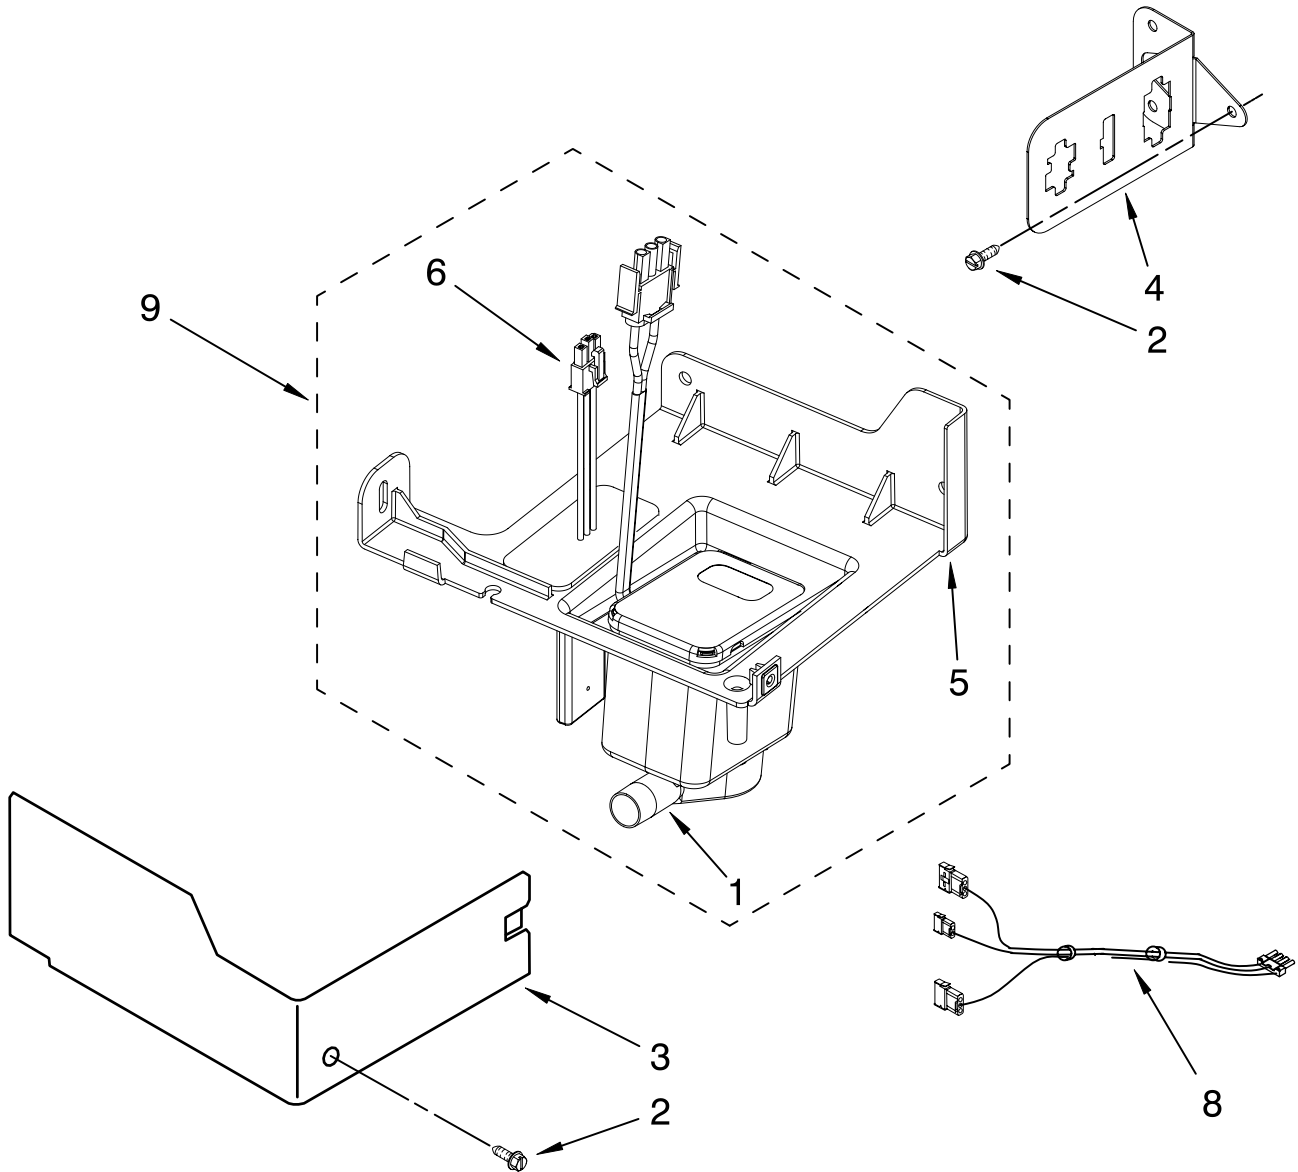

# EVAPORATOR, ICE CUTTER GRID AND WATER PARTS

For Models: KUIS18NNTW2, KUIS18NNTT2, KUIS18NNTB2, KUIS18NNTS2  
 (White) (Biscuit) (Black) (Stainless Steel)

Illus. No.	Part No.	DESCRIPTION
1	W10217917	Valve, Complete Water
2	2217286	Tube, Plastic
3	488208	Screw
4	2185523	Dispenser, Water
5	2217269	Evaporator
6	2313705	Pump, Drain
7	2313851	Tube, Reservoir Pump
8	2172593	Tube, Water Fill
9	488660	Nut, Speed
10	836667	Spacer
11	2208539	Fastener, Pushnut
12	489443	Screw
13	2185625	Reservoir, Water Slide
14	2185626	Tube
15	2313890	Hose, Overflow
16	2217378	Bracket-Reservoir
17	2313603	Bracket, Front and Rear
18	2313602	Bracket, Side Left and Right
19	2185681	Harness, Grid
20	2208427	Support, Bracket Evaporator/Grid
21	2313604	Guide, Ice Grid
22	W10136146	Tube
23	8281193	Screw
24	2310169	Wire Assembly (Valve)
26	3400886	Screw 8-18 x 1 1/4
28	2313637	Grid Assembly (Complete)
29	2174754	Wire, Grid Cutter
30	8281192	Screw
31	2208365	Cover, Grid
32	8281228	Thumbscrew
33	2324334	Reservoir, Water
34	3400884	Screw 8-18 x 5/8
35	2185696	Cap, Drain
36	3400909	Nut, Push-In

# PUMP PARTS

For Models: KUIS18NNTW2, KUIS18NNTT2, KUIS18NNTB2, KUIS18NNTS2  
 (White) (Biscuit) (Black) (Stainless Steel)

Illus. No.	Part No.	DESCRIPTION
1	2313628	Pump-Recirculating
2	3400884	Screw 8-18 x 5/8
3	2185677	Cover, Pump
4	2313844	Bracket, Connector Assembly
5	2313627	Bracket-Pump
6	2313643	Sensor-Water Level
8	2310092	Wiring Harness Main To Pump
9	2313702	Pump Assembly