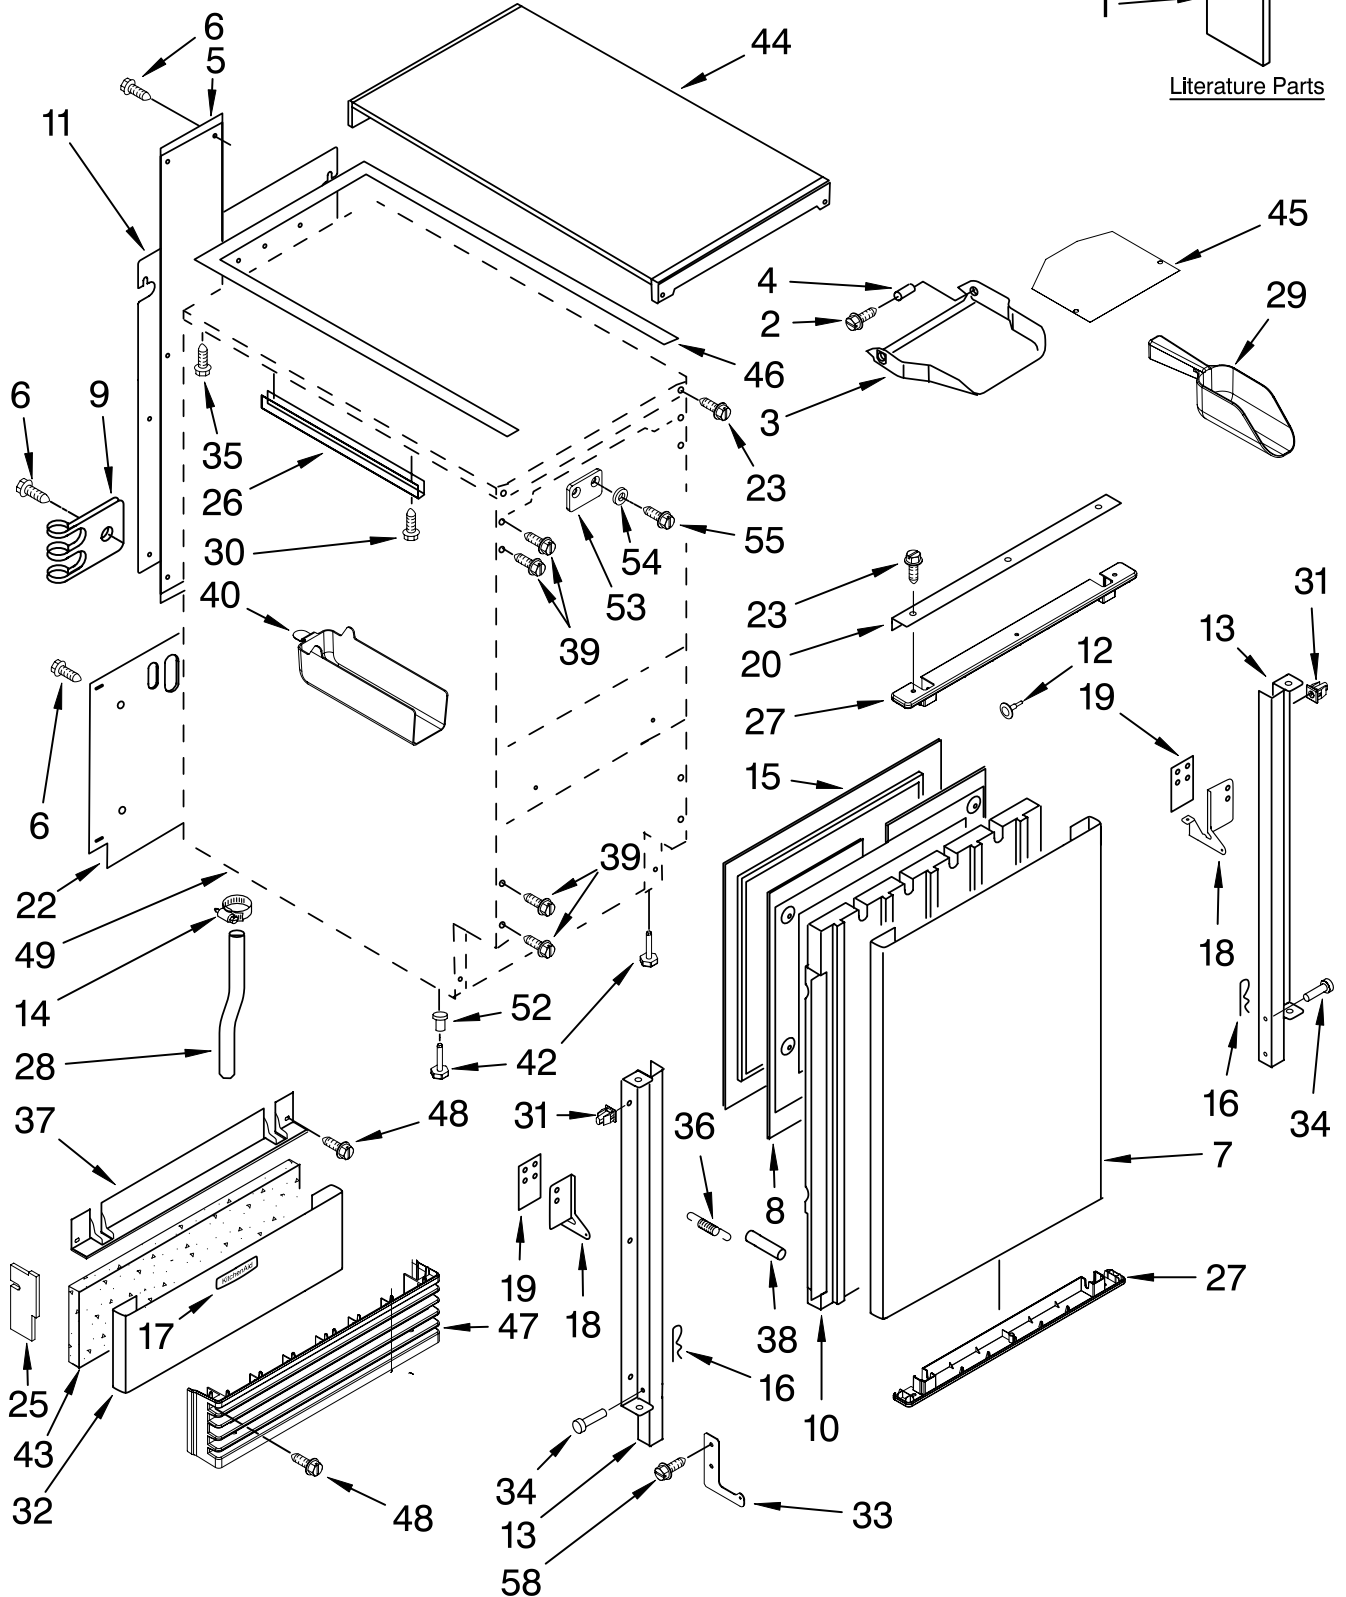

CABINET LINER AND DOOR PARTS

For Models: KUIS18NNTW2, KUIS18NNTT2, KUIS18NNTB2, KUIS18NNTS2
(White) (Biscuit) (Black) (Stainless Steel)

ICE CUBE
MAKER

KitchenAid®

FOR ORDERING INFORMATION REFER TO PARTS PRICE LIST

CABINET LINER AND DOOR PARTS

For Models: KUIS18NNTW2, KUIS18NNTT2, KUIS18NNTB2, KUIS18NNTS2
(White) (Biscuit) (Black) (Stainless Steel)

Illus. No.	Part No.	DESCRIPTION	Illus. No.	Part No.	DESCRIPTION	Illus. No.	Part No.	DESCRIPTION
1		Literature Parts	18		Hinge	35	489048	Screw, Ground
	W10136157	Use & Care Guide		2208425	(Left Side)	36	2208480	Spring, Hinge
	W10263556	Service & Wiring Sheet		2208426	(Right Side)	37		Endcap, Panel
2	3400886	Screw 8-18 x 1 1/4	19	2208401	Shim, Hinge		2208383W	White
3	2208354	Bin, Door	20		Handle, Ice maker		2208383T	Biscuit
4	2185678	Spacer		2208440W	White		2208383B	Black
5	2217394	Cover, Wiring		2208440T	Biscuit	38	2208529	Dampener, Spring
6	489442	Screw		2208440B	Black	39	8281265	Screw
7		Panel, Exterior	22	W10136200	Assembly, Unit Cover	40	2208449	Holder, Scoop
	2208352W	White	23		Screw, Handle	42	3374849	Leg, Leveler (4)
	2208352T	Biscuit		8281188	White	43	2208384	Insulation
	2208352B	Black		8281187	Biscuit	44		Top
	2208352S	Stainless Steel		8281186	Black		2929701W	White
8	2217298	Panel, Interior	25	2217225	Pad, Foam		2929701T	Biscuit
9	2208136	Clamp-Tube	26	2185691	Channel, Wiring		2929701B	Black
10	2208377	Insulation	27		Endcap, Door	45	2185690	Shield, Electrical
11	2217227	Ballast-Back, I.M.		2208350W	White	46	W10163531	Gasket, Top Panel
12	941839	Hole Plug		2208350T	Biscuit	47		Grill, Front
13		Bracket, Door		2208350B	Black		2217206W	White
	2217466	(Left Side)	28	2208453	Tube, Drain		2217206T	Biscuit
	2217465	(Right Side)	29	2208386	Scoop		2217206B	Black
14	489503	Clamp	30	3400884	Screw 8-18 x 5/8	48	489474	Screw 8-18 x 1
15	2217295	Gasket, Door	31	692400	Nut, Push-In	49		Cabinet & Liner (NOT SERVICED)
16	2208535	Clip	32		Panel, Wrap Lower	52	3400240	Nut, Leg Leveler
17		Nameplate		2208382W	White	53	2208434	Strike, Magnet
	W10046670	White		2208382T	Biscuit	54	3400916	Washer
	W10046700	Biscuit		2208382B	Black	55	8281191	Screw
	W10046640	Black		2208382S	Stainless Steel	58	488208	Screw
	W10046610	Grey	33	2208487	Bracket, Spring			
			34	2208417	Pin, Hinge			

FOR ORDERING INFORMATION REFER TO PARTS PRICE LIST