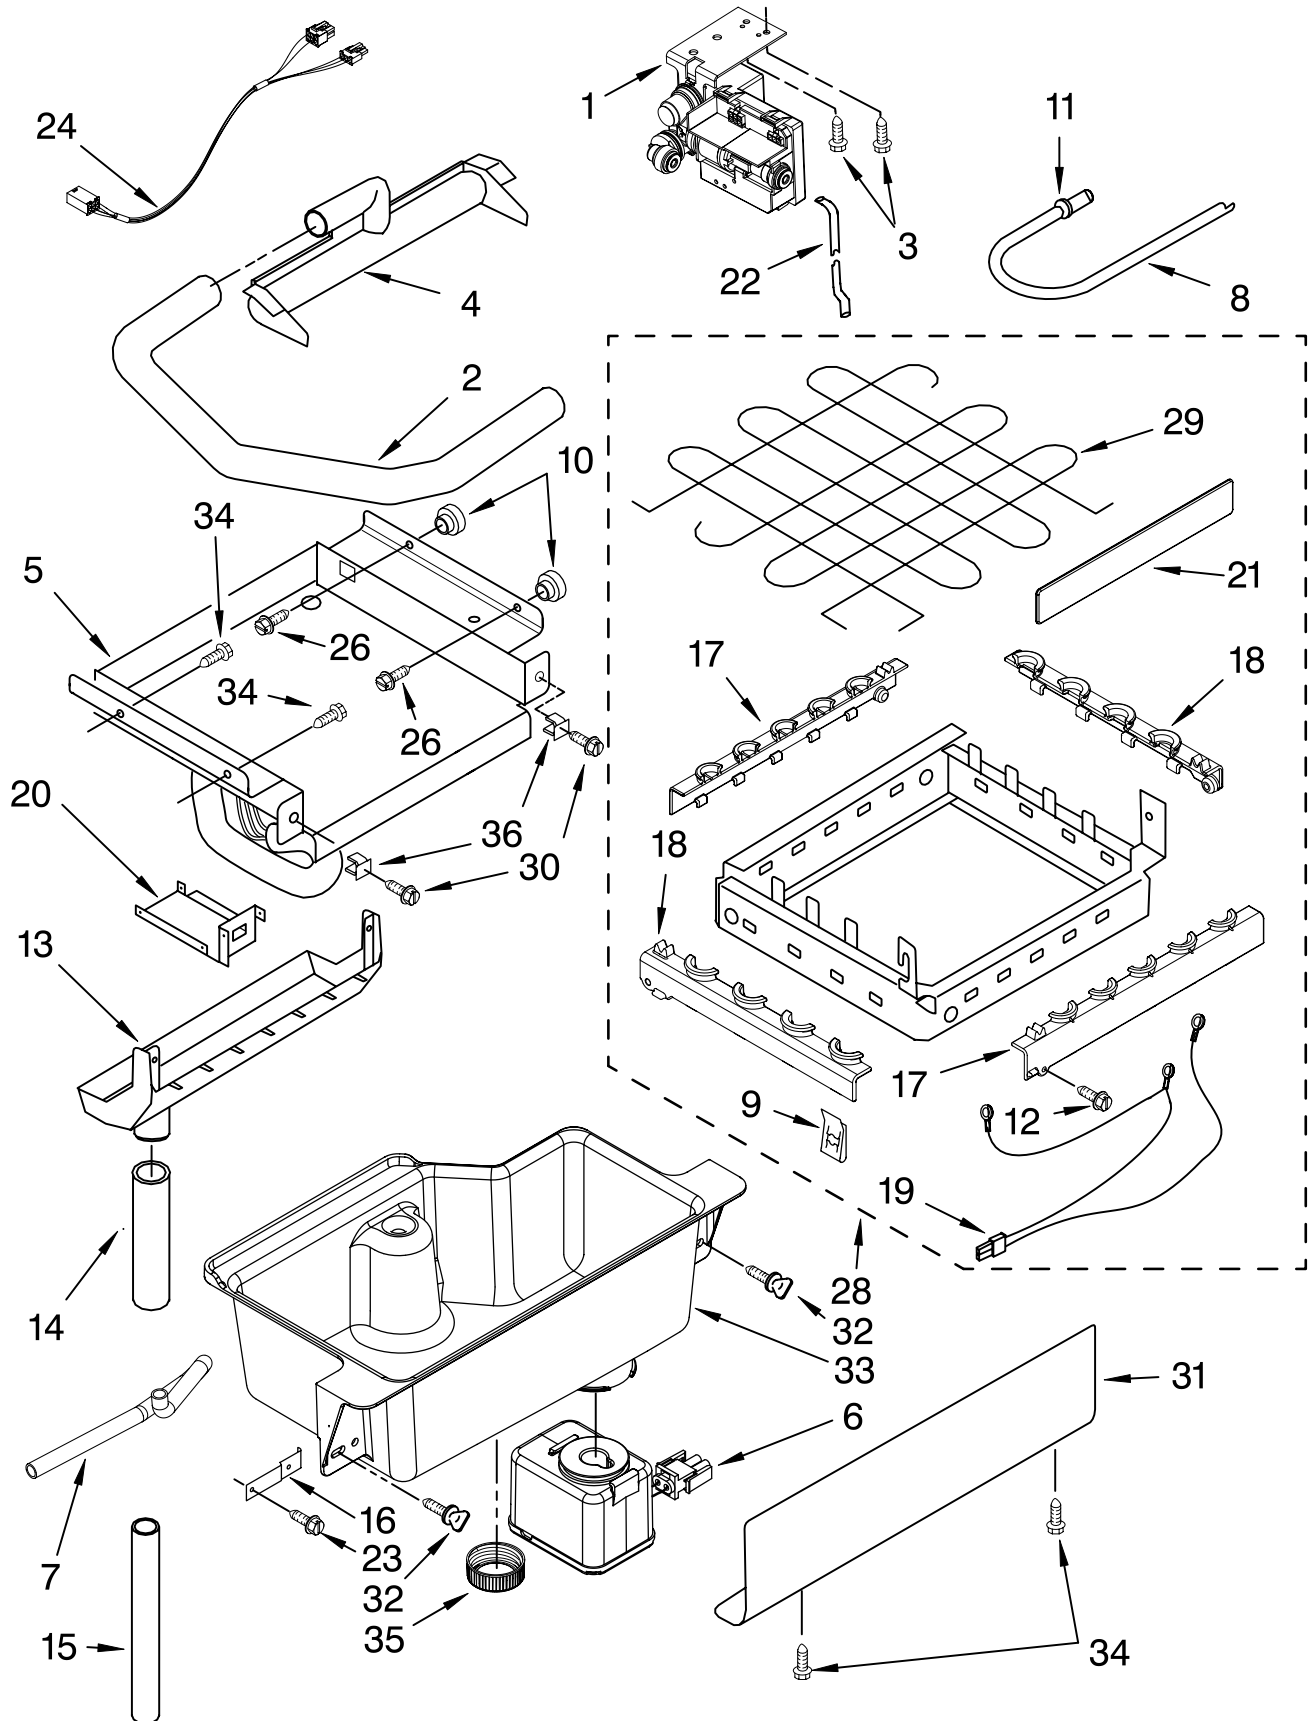

EVAPORATOR, ICE CUTTER GRID AND WATER PARTS

For Models: KUIS18NNTW2, KUIS18NNTT2, KUIS18NNTB2, KUIS18NNTS2
(White) (Biscuit) (Black) (Stainless Steel)

FOR ORDERING INFORMATION REFER TO PARTS PRICE LIST

EVAPORATOR, ICE CUTTER GRID AND WATER PARTS

For Models: KUIS18NNTW2, KUIS18NNTT2, KUIS18NNTB2, KUIS18NNTS2
(White) (Biscuit) (Black) (Stainless Steel)

Illus. No.	Part No.	DESCRIPTION
1	W10217917	Valve, Complete Water
2	2217286	Tube, Plastic
3	488208	Screw
4	2185523	Dispenser, Water
5	2217269	Evaporator
6	2313705	Pump, Drain
7	2313851	Tube, Reservoir Pump
8	2172593	Tube, Water Fill
9	488660	Nut, Speed
10	836667	Spacer
11	2208539	Fastener, Pushnut
12	489443	Screw
13	2185625	Reservoir, Water Slide
14	2185626	Tube
15	2313890	Hose, Overflow
16	2217378	Bracket-Reservoir
17	2313603	Bracket, Front and Rear
18	2313602	Bracket, Side Left and Right
19	2185681	Harness, Grid
20	2208427	Support, Bracket Evaporator/Grid
21	2313604	Guide, Ice Grid
22	W10136146	Tube
23	8281193	Screw
24	2310169	Wire Assembly (Valve)
26	3400886	Screw 8-18 x 1 1/4
28	2313637	Grid Assembly (Complete)
29	2174754	Wire, Grid Cutter
30	8281192	Screw
31	2208365	Cover, Grid
32	8281228	Thumbscrew
33	2324334	Reservoir, Water
34	3400884	Screw 8-18 x 5/8
35	2185696	Cap, Drain
36	3400909	Nut, Push-In

FOR ORDERING INFORMATION REFER TO PARTS PRICE LIST