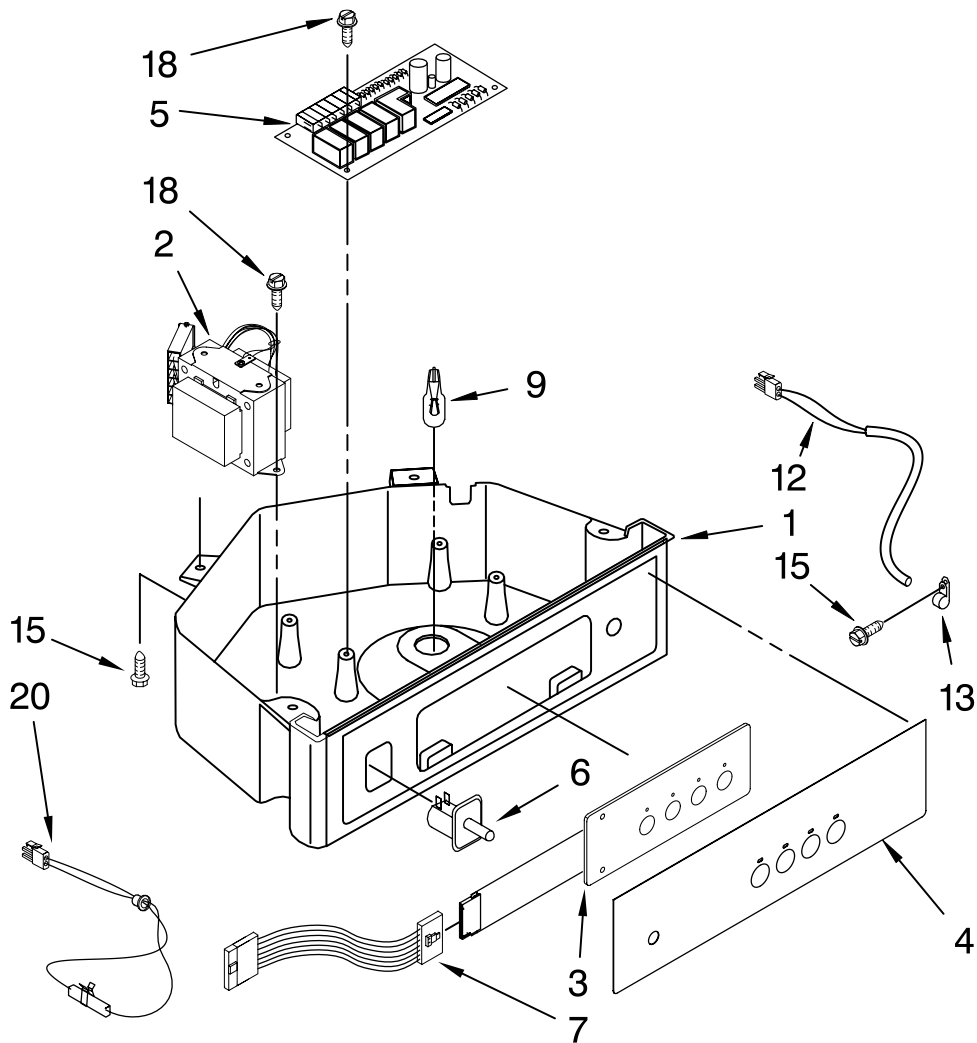

CONTROL PANEL PARTS

For Models: KUIS18NNTW2, KUIS18NNTT2, KUIS18NNTB2, KUIS18NNTS2
(White) (Biscuit) (Black) (Stainless Steel)

Illus. No.	Part No.	DESCRIPTION
1	2185738	Box, Control
2	2310139	Transformer
3	2304122	Assembly, Switch (ALSO ORDER #4)
4	2313693	Overlay
5	W10141364	Control Board
6	2149705	Switch, Plunger Grid/ Light
7	2187585	Wire Assy-Active Overlay Jumper
9	745362	Bulb
12	2313633	Thermostat, Bin
13	2185825	Clamp
15	3400884	Screw 8-18 x 5/8
18	3400850	Screw 8-16 x 3/8
20	2313635	Thermister, Ice Control

FOR ORDERING INFORMATION REFER TO PARTS PRICE LIST