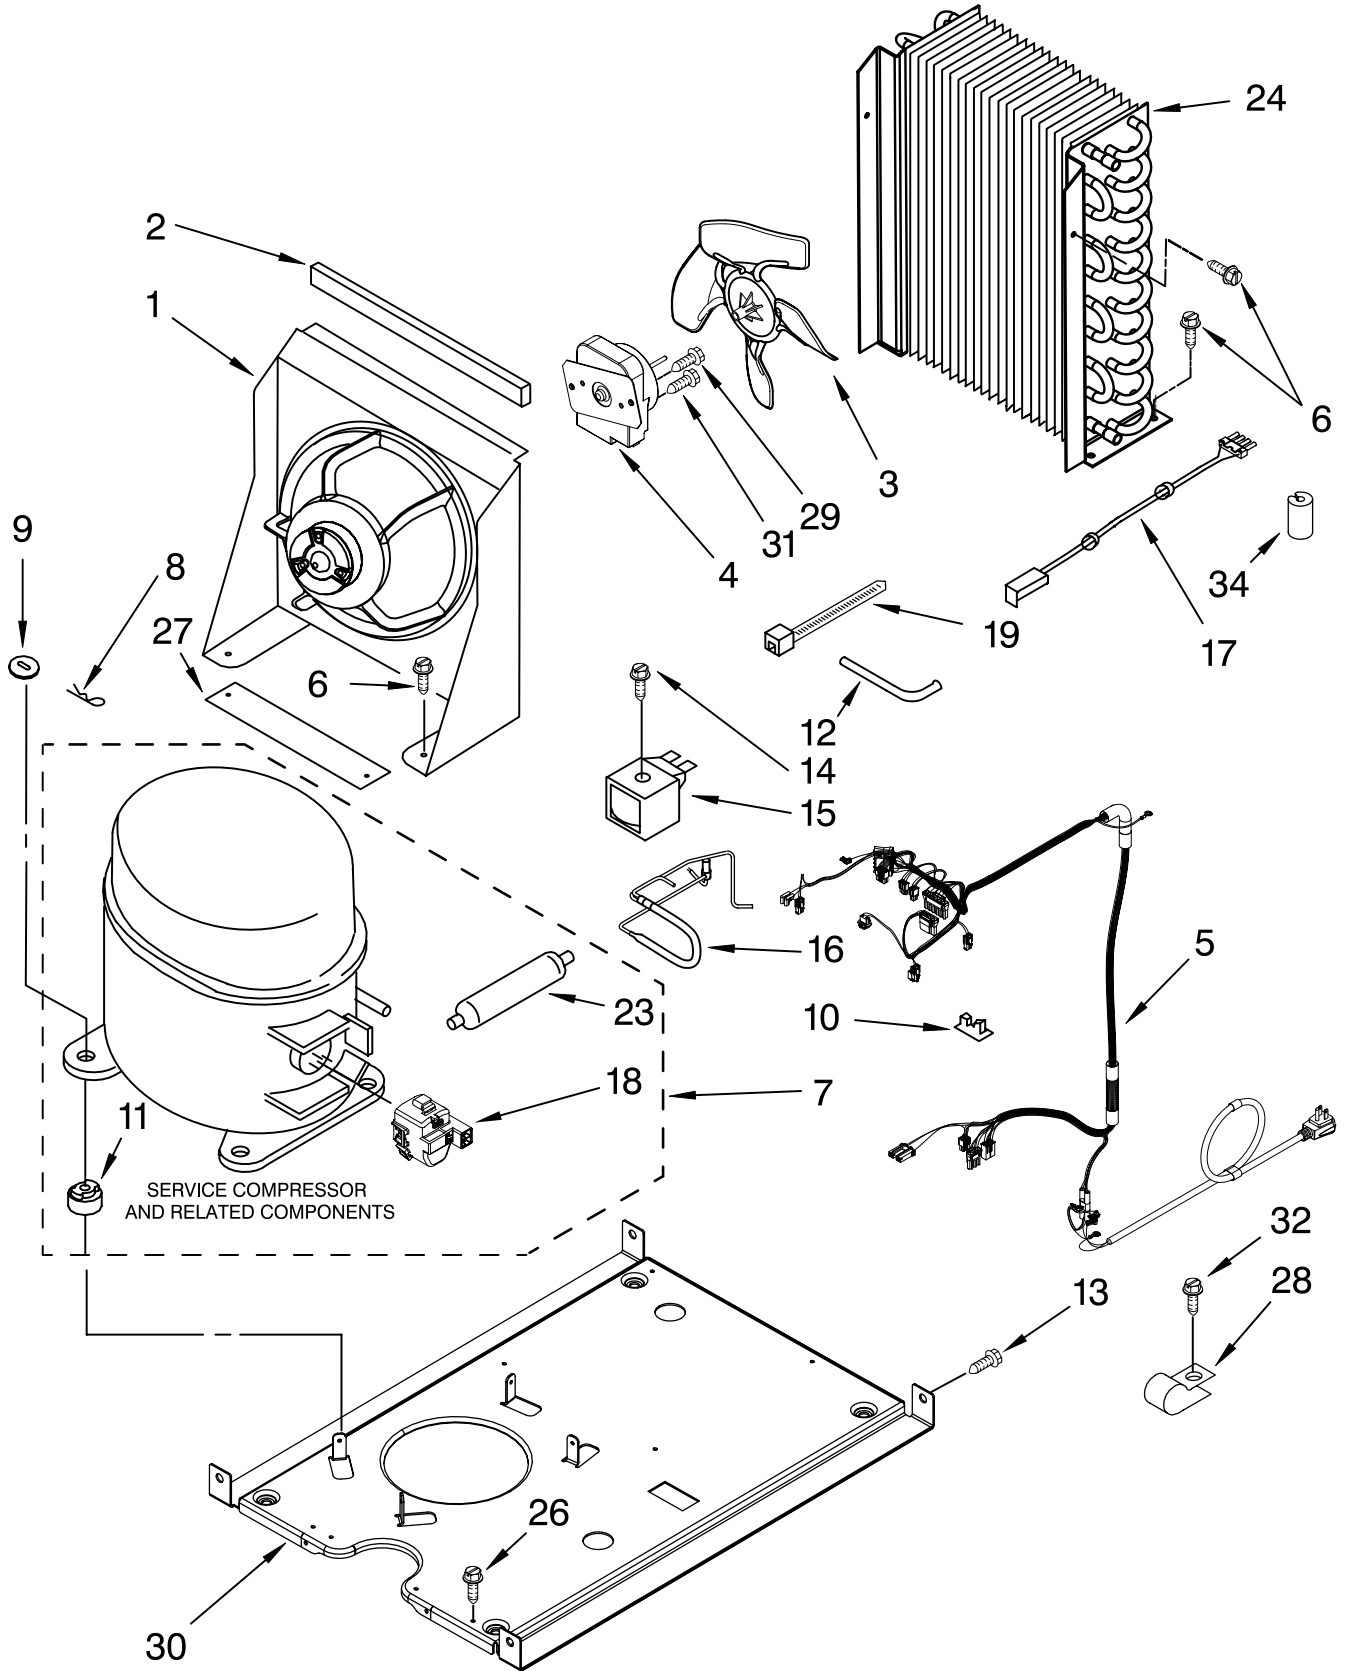

UNIT PARTS

For Models: KUIS18NNTW2, KUIS18NNTT2, KUIS18NNTB2, KUIS18NNTS2
(White) (Biscuit) (Black) (Stainless Steel)

FOR ORDERING INFORMATION REFER TO PARTS PRICE LIST

UNIT PARTS

For Models: KUIS18NNTW2, KUIS18NNTT2, KUIS18NNTB2, KUIS18NNTS2
(White) (Biscuit) (Black) (Stainless Steel)

Illus. No.	Part No.	DESCRIPTION
1	2185532	Bracket, Fan Mtg.
2	2185675	Pad, Foam
3	2188935	Blade, Fan
4	2315558	Motor & Mounting Plate Assembly
5	W10209470	Wiring Harness, Complete Unit (Includes Power Cord)
6	304392	Screw
7	W10136195	Compressor (Includes Illus. 11 & 23)
8	A201435	Clip, Mounting
9	A201441	Shim (4)
10	1115375	Clip-Wiring
11		Grommet (4)
	2217318	Production
	4387558	Service
12	2208415	Tube, Process
13	8281265	Screw
14	489472	Screw
15	W10206473	Coil, Solenoid
16	2313806	Hot Gas Valve
17	2187629	Wiring Harness, Condenser Fan
18	W10136197	Start Relay & Overload Combo Device
19	2155774	Strap
23		Drier
	2319826	Production
	4387019	Service
24	2313624	Condenser
26	488500	Screw
27	2217397	Pad, Foam (2)
28	2185960	Clamp-Service Cord
29	8281197	Screw
30	2217423	Base, Unit
31	8281196	Screw
32	304392	Screw
34	2319835	Grommet-Cond.(1)

REFRIGERANT CHARGE

6.5 OZ. (R134A)