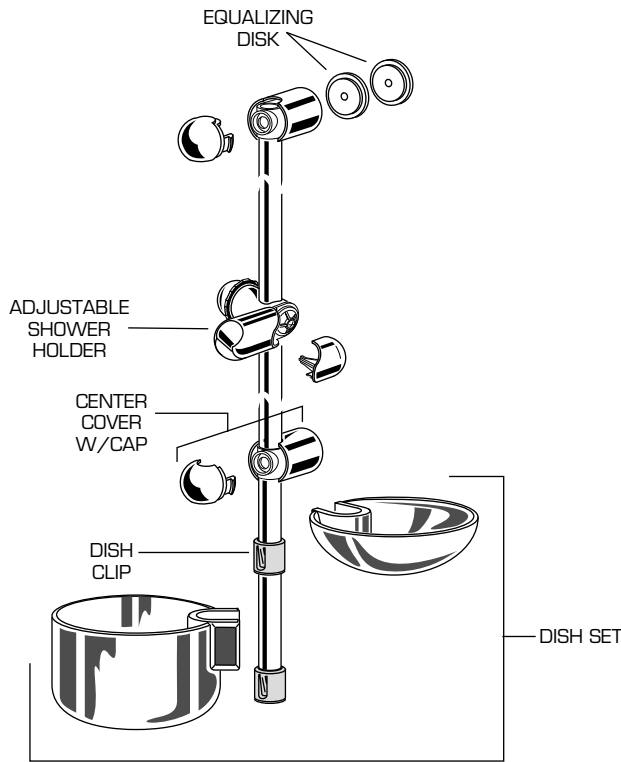

### MODEL NUMBERS

**1660.225 SERIES  
1660.232 SERIES  
1660.420 SERIES**

**DELUXE SLIDE BAR**

**SLIDE BAR**

**TWO-WAY DIVERTER VALVE**

★ Replace the "YYY" with appropriate finish code

CHROME	002
WHITE	020
POLISHED BRASS	099
SATIN	295

REPAIR PARTS	DESCRIPTION	PART NUMBER ★	PKG QTY	BULK QTY
Slide Bars	Corner Mounting Bracket	030787-YYYQA	1 Pair	-
	Adjustable Shower Holder	030788-YYYQA	1	-
	Support Cover w/Cap	030789-YYYQA	1 Set	-
	Center Cover w/Cap	030794-YYYQA	1 Set	-
	Dish Set	030795-0070A	1 Set	-
	Dish Clip	A911229-0070A	1	-
	Equalizing Disk	030796-YYYQA	2	-
Two-Way Diverter Valve	Plug Button & Screw	030776-0070A	1 Set	-
	Seal Kit	030777-0070A	1	-
	Handle	030778-YYYQA	1	-
	Escutcheon	030779-YYYQA	1	-
	Valve Sleeve	A911195-YYYQA	1	-