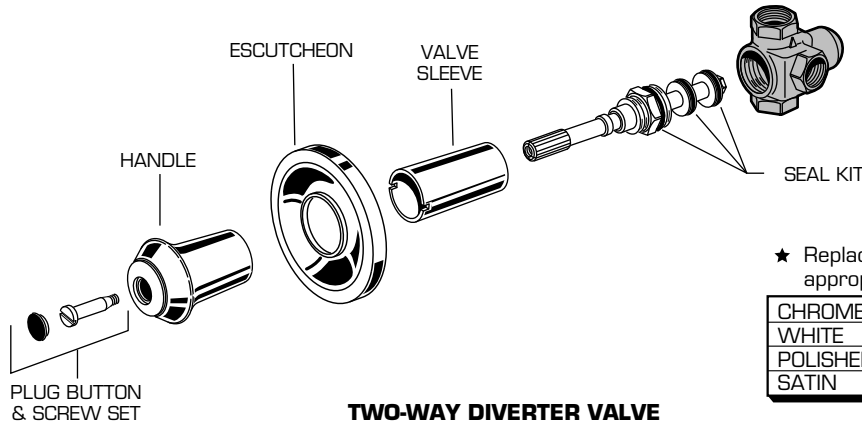

### MODEL NUMBERS

**1660.225 SERIES  
1660.232 SERIES  
1660.420 SERIES**

**DELUXE SLIDE BAR**

**SLIDE BAR**

**TWO-WAY DIVERTER VALVE**

★ Replace the "YYY" with appropriate finish code

CHROME	002
WHITE	020
POLISHED BRASS	099
SATIN	295

REPAIR PARTS	DESCRIPTION	PART NUMBER ★	PKG QTY	BULK QTY
Slide Bars	Corner Mounting Bracket	030787-YYYQA	1 Pair	-
	Adjustable Shower Holder	030788-YYYQA	1	-
	Support Cover w/Cap	030789-YYYQA	1 Set	-
	Center Cover w/Cap	030794-YYYQA	1 Set	-
	Dish Set	030795-0070A	1 Set	-
	Dish Clip	A911229-0070A	1	-
	Equalizing Disk	030796-YYYQA	2	-
Two-Way Diverter Valve	Plug Button & Screw	030776-0070A	1 Set	-
	Seal Kit	030777-0070A	1	-
	Handle	030778-YYYQA	1	-
	Escutcheon	030779-YYYQA	1	-
	Valve Sleeve	A911195-YYYQA	1	-