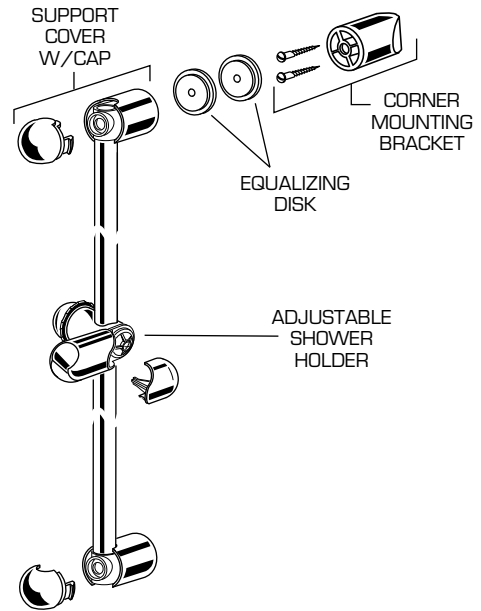

### MODEL NUMBERS

**1660.225 SERIES  
1660.232 SERIES  
1660.420 SERIES**

**DELUXE SLIDE BAR**

**SLIDE BAR**

**TWO-WAY DIVERTER VALVE**

★ Replace the "YYY" with appropriate finish code

CHROME	002
WHITE	020
POLISHED BRASS	099
SATIN	295

REPAIR PARTS	DESCRIPTION	PART NUMBER ★	PKG QTY	BULK QTY
Slide Bars	Corner Mounting Bracket	030787-YYYQA	1 Pair	-
	Adjustable Shower Holder	030788-YYYQA	1	-
	Support Cover w/Cap	030789-YYYQA	1 Set	-
	Center Cover w/Cap	030794-YYYQA	1 Set	-
	Dish Set	030795-0070A	1 Set	-
	Dish Clip	A911229-0070A	1	-
	Equalizing Disk	030796-YYYQA	2	-
Two-Way Diverter Valve	Plug Button & Screw	030776-0070A	1 Set	-
	Seal Kit	030777-0070A	1	-
	Handle	030778-YYYQA	1	-
	Escutcheon	030779-YYYQA	1	-
	Valve Sleeve	A911195-YYYQA	1	-