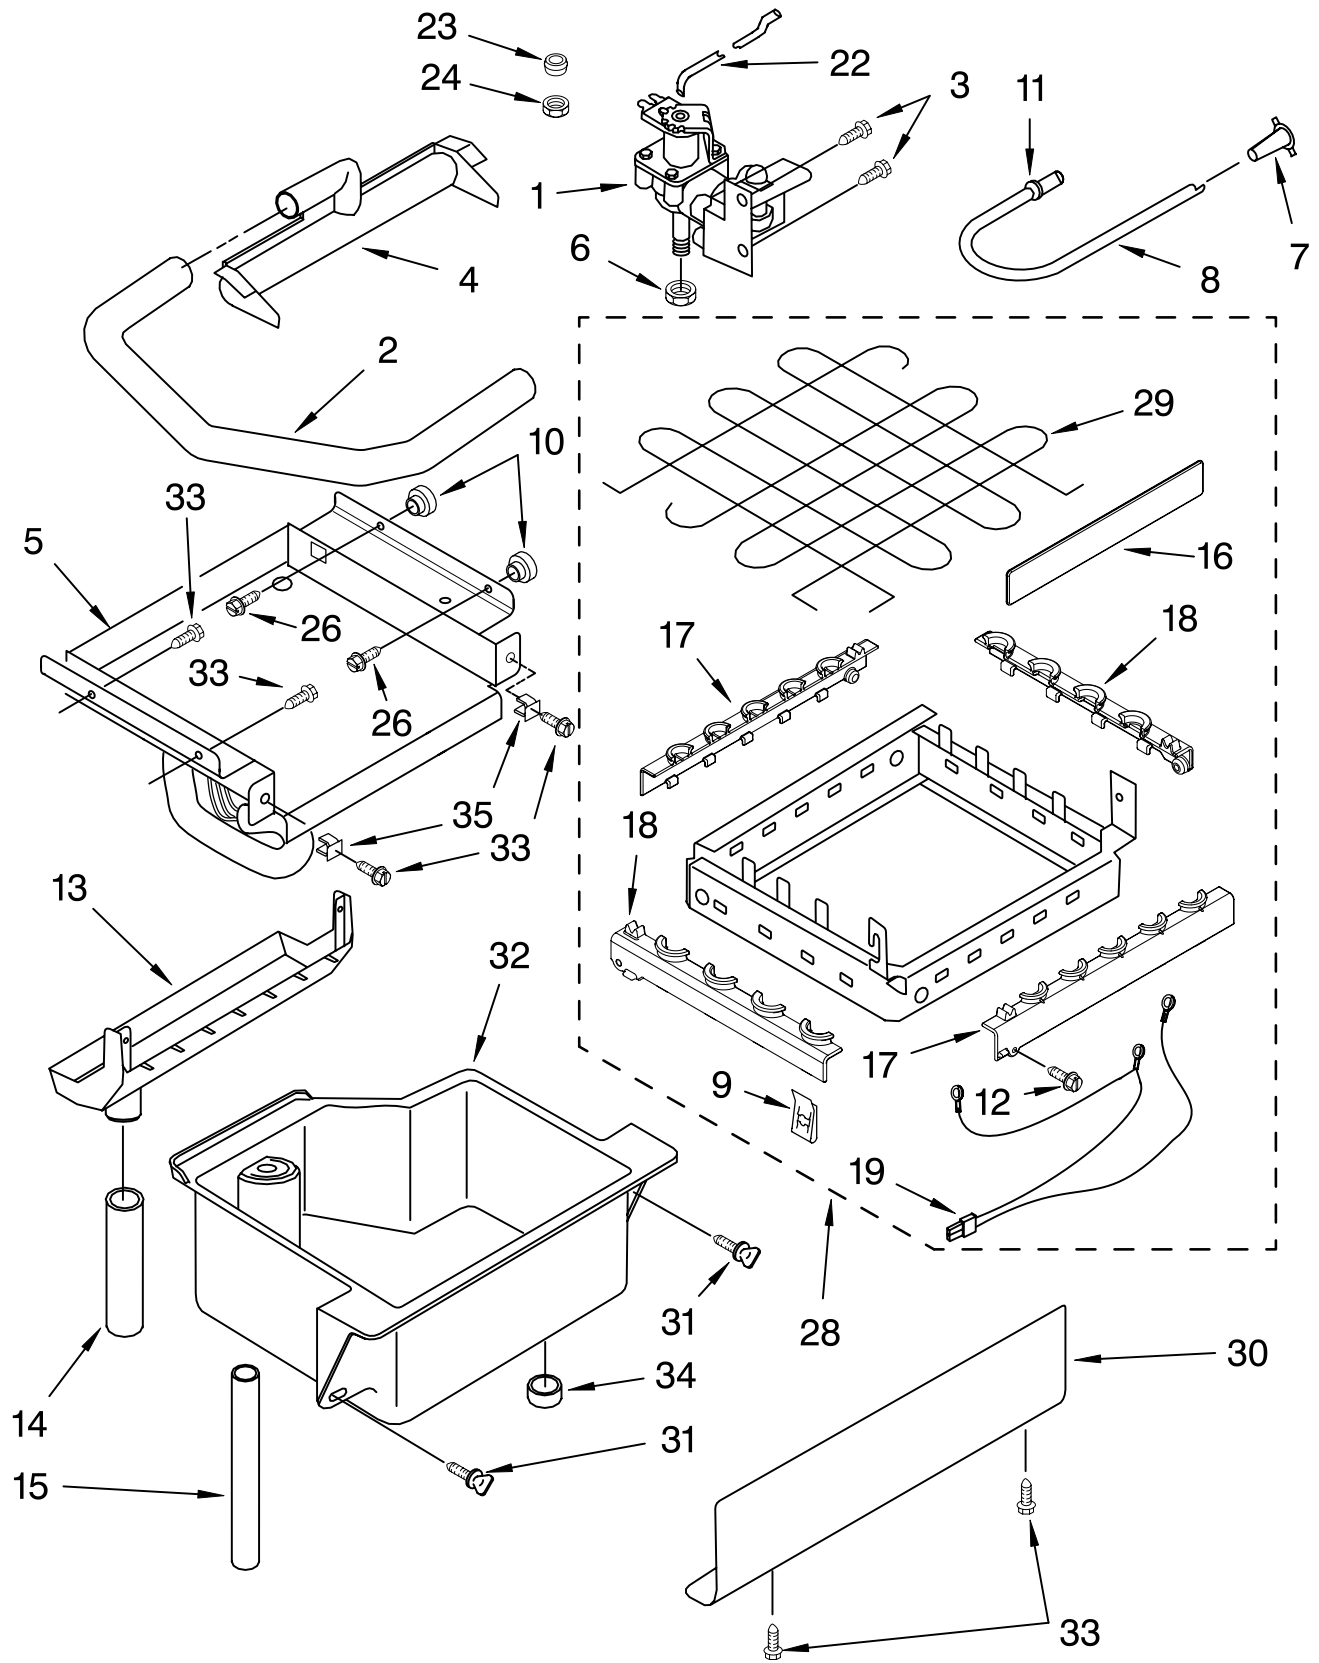

EVAPORATOR, ICE CUTTER GRID AND WATER PARTS

For Models: KUIS15NRHW7, KUIS15NRHT7, KUIS15NRHB7, KUIS15NRHS7
(White) (Biscuit) (Black) (Stainless Steel)

FOR ORDERING INFORMATION REFER TO PARTS PRICE LIST

EVAPORATOR, ICE CUTTER GRID AND WATER PARTS

For Models: KUIS15NRHW7, KUIS15NRHT7, KUIS15NRHB7, KUIS15NRHS7
(White) (Biscuit) (Black) (Stainless Steel)

Illus. No.	Part No.	DESCRIPTION
1	2185758	Valve, Complete Water
2	2217286	Tube, Plastic
3	488208	Screw
4	2185523	Dispenser, Water
5	2217269	Evaporator
6	627018	Nut, Compression
7	841707	Insert, Tube
8	2172593	Tube, Water Fill
9	488660	Nut, Speed
10	836667	Spacer
11	2208539	Fastener, Pushnut
12	489443	Screw
13	2185625	Reservoir, Water Slide
14	2185626	Tube
15	2185673	Hose, Overflow
16	2313604	Guide-Ice, Grid
17	2313603	Bracket, Front and Rear
18	2313602	Bracket, Side Left and Right
19	2185681	Harness, Grid
22	2208533	Tube
23	487627	Ball Sleeve
24	487857	Nut, Ball Sleeve
26	3400886	Screw 8-18 x 1 1/4
28	2313601	Grid Assembly (Complete)
29	2174754	Wire, Grid Cutter
30	2185570	Cover, Grid
31	8281228	Thumbscrew
32	8201653	Reservoir, Water
33	3400884	Screw 8-18 x 5/8
34	2185696	Cap, Drain
35	3400909	Nut, Push-In

FOR ORDERING INFORMATION REFER TO PARTS PRICE LIST