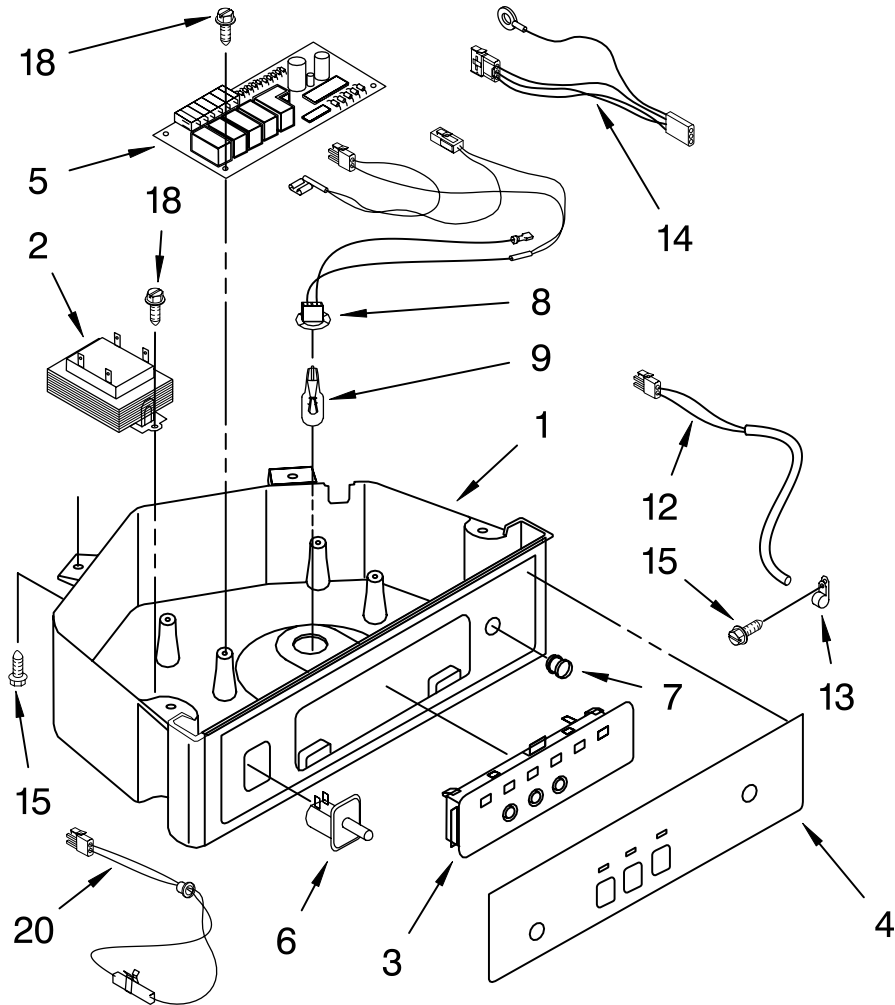

CONTROL PANEL PARTS

For Models: KUIS15NRHW7, KUIS15NRHT7, KUIS15NRHB7, KUIS15NRHS7
(White) (Biscuit) (Black) (Stainless Steel)

Illus. No.	Part No.	DESCRIPTION
1	2185738	Box, Control
2	2185657	Transformer
3	2185592	Assembly, Switch (ALSO ORDER #4)
4	2208317W	Overlay
5	2304016	Control Board
6	2149705	Switch, Plunger
7	2185694	Lens, LED
8	2185692	Wiring Harness Grid/ Light
9	745362	Bulb
12	2313633	Thermostat, Bin
13	2185825	Clamp
14	2187836	Wiring Harness, Main to Pump
15	3400884	Screw
18	3400850	Screw 8-16 x 3/8
20	2313635	Thermister, Ice Control

FOR ORDERING INFORMATION REFER TO PARTS PRICE LIST