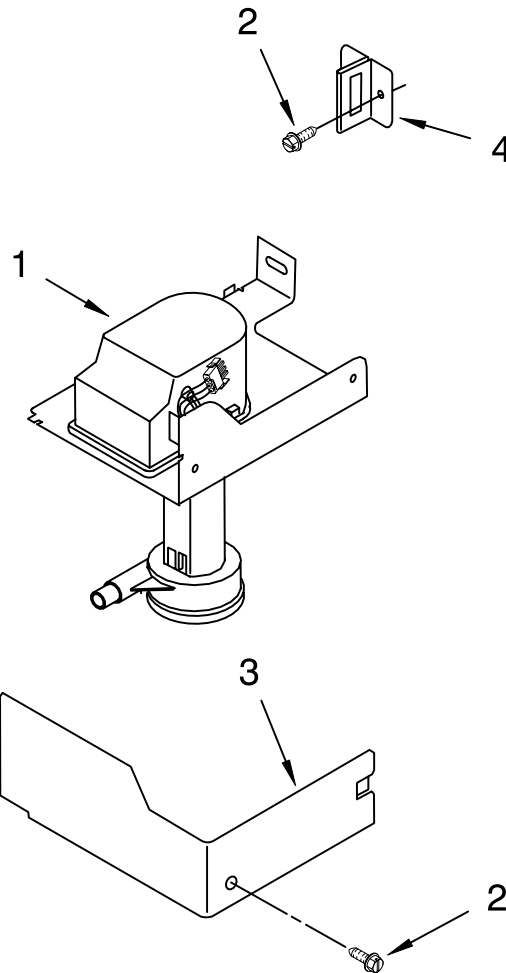

PUMP PARTS

For Models: KUIS15NRHW7, KUIS15NRHT7, KUIS15NRHB7, KUIS15NRHS7
(White) (Biscuit) (Black) (Stainless Steel)

Illus. No.	Part No.	DESCRIPTION
1	2217220	Pump, Water (Complete)
2	3400884	Screw 8-18 x 5/8
3	2185677	Cover, Pump
4	2185585	Bracket, Connector Assembly

FOR ORDERING INFORMATION REFER TO PARTS PRICE LIST