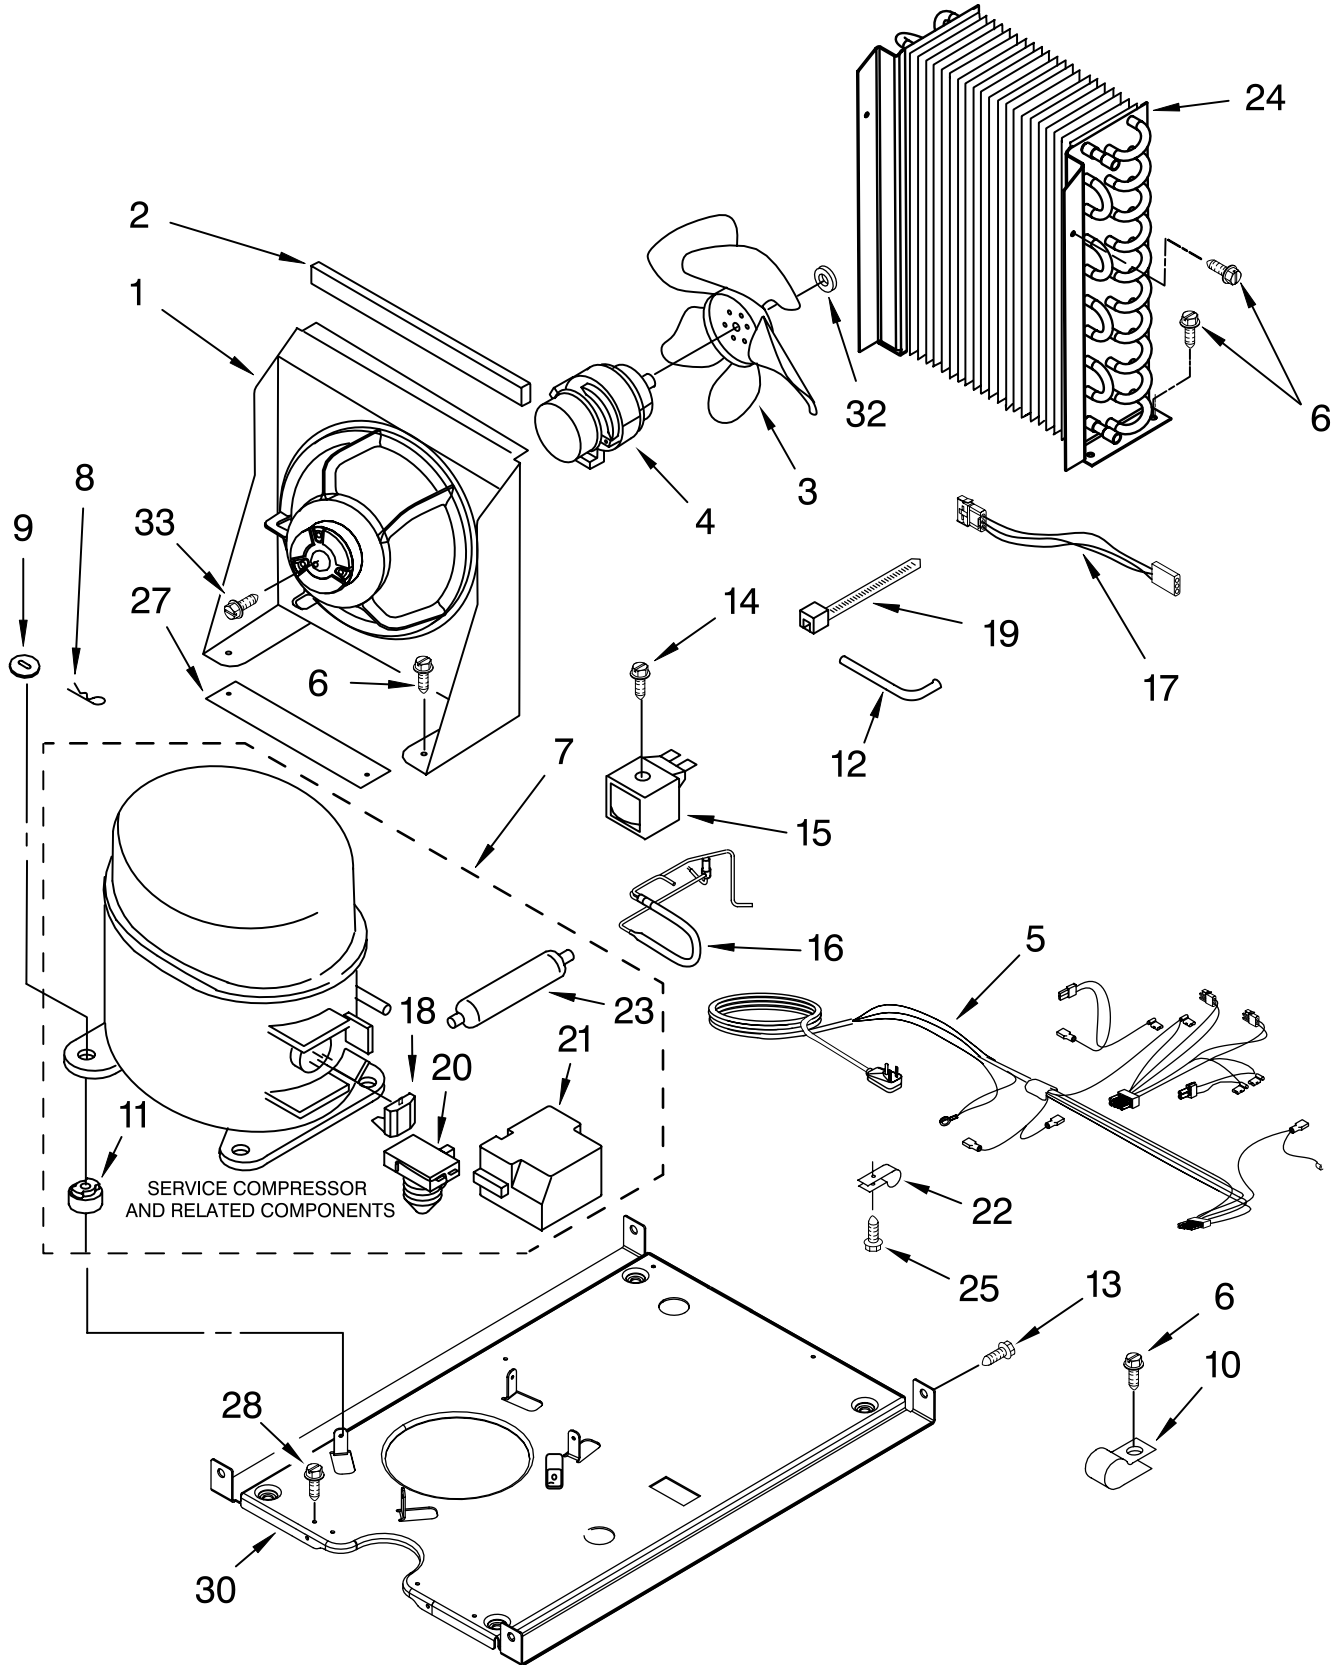

UNIT PARTS

For Models: KUIS15NRHW7, KUIS15NRHT7, KUIS15NRHB7, KUIS15NRHS7
(White) (Biscuit) (Black) (Stainless Steel)

FOR ORDERING INFORMATION REFER TO PARTS PRICE LIST

UNIT PARTS

For Models: KUIS15NRHW7, KUIS15NRHT7, KUIS15NRHB7, KUIS15NRHS7
(White) (Biscuit) (Black) (Stainless Steel)

Illus. No.	Part No.	DESCRIPTION
1	2217434	Bracket, Fan Mtg.
2	2185675	Pad, Foam
3	2190685	Blade, Fan
4	2188537	Motor, Fan
5	2313636	Wiring Harness, Complete Unit (Includes Power Cord)
6	304392	Screw 8-18 x 1/2
7	2208370	Compressor (Includes Illus. 11,18, 20,21 & 23)
8	A201435	Clip, Mounting
9	A201441	Shim (4)
10	2185960	Clamp (Power Cord)
11		Grommet (4) 2217318 Production 4387558 Service
12	2208415	Tube, Process
13	489423	Screw
14	489472	Screw
15	759112	Coil, Solenoid
16	2208413	Valve, Body
17	2187835	Wiring Harness, Condenser Fan
18		Overload 2217223 Production 4387938 Service (Includes Relay)
19	2155774	Strap
20		Relay, Start 2217224 Production 4387938 Service (Includes Overload)
21		Cover, Terminal 2208371 Production 4387731 Service
22	2185788	Clamp
23		Drier 2209223 Production 4387019 Service
24	2217398	Condenser
25	3400884	Screw
27	2217397	Pad, Foam (2)
28	488500	Screw
30	2217388	Base, Unit
32	486692	Nut, Speed
33	489494	Screw 8-32 x 3/4

REFRIGERANT CHARGE

6.5 OZ. (R134A)

FOR ORDERING INFORMATION REFER TO PARTS PRICE LIST