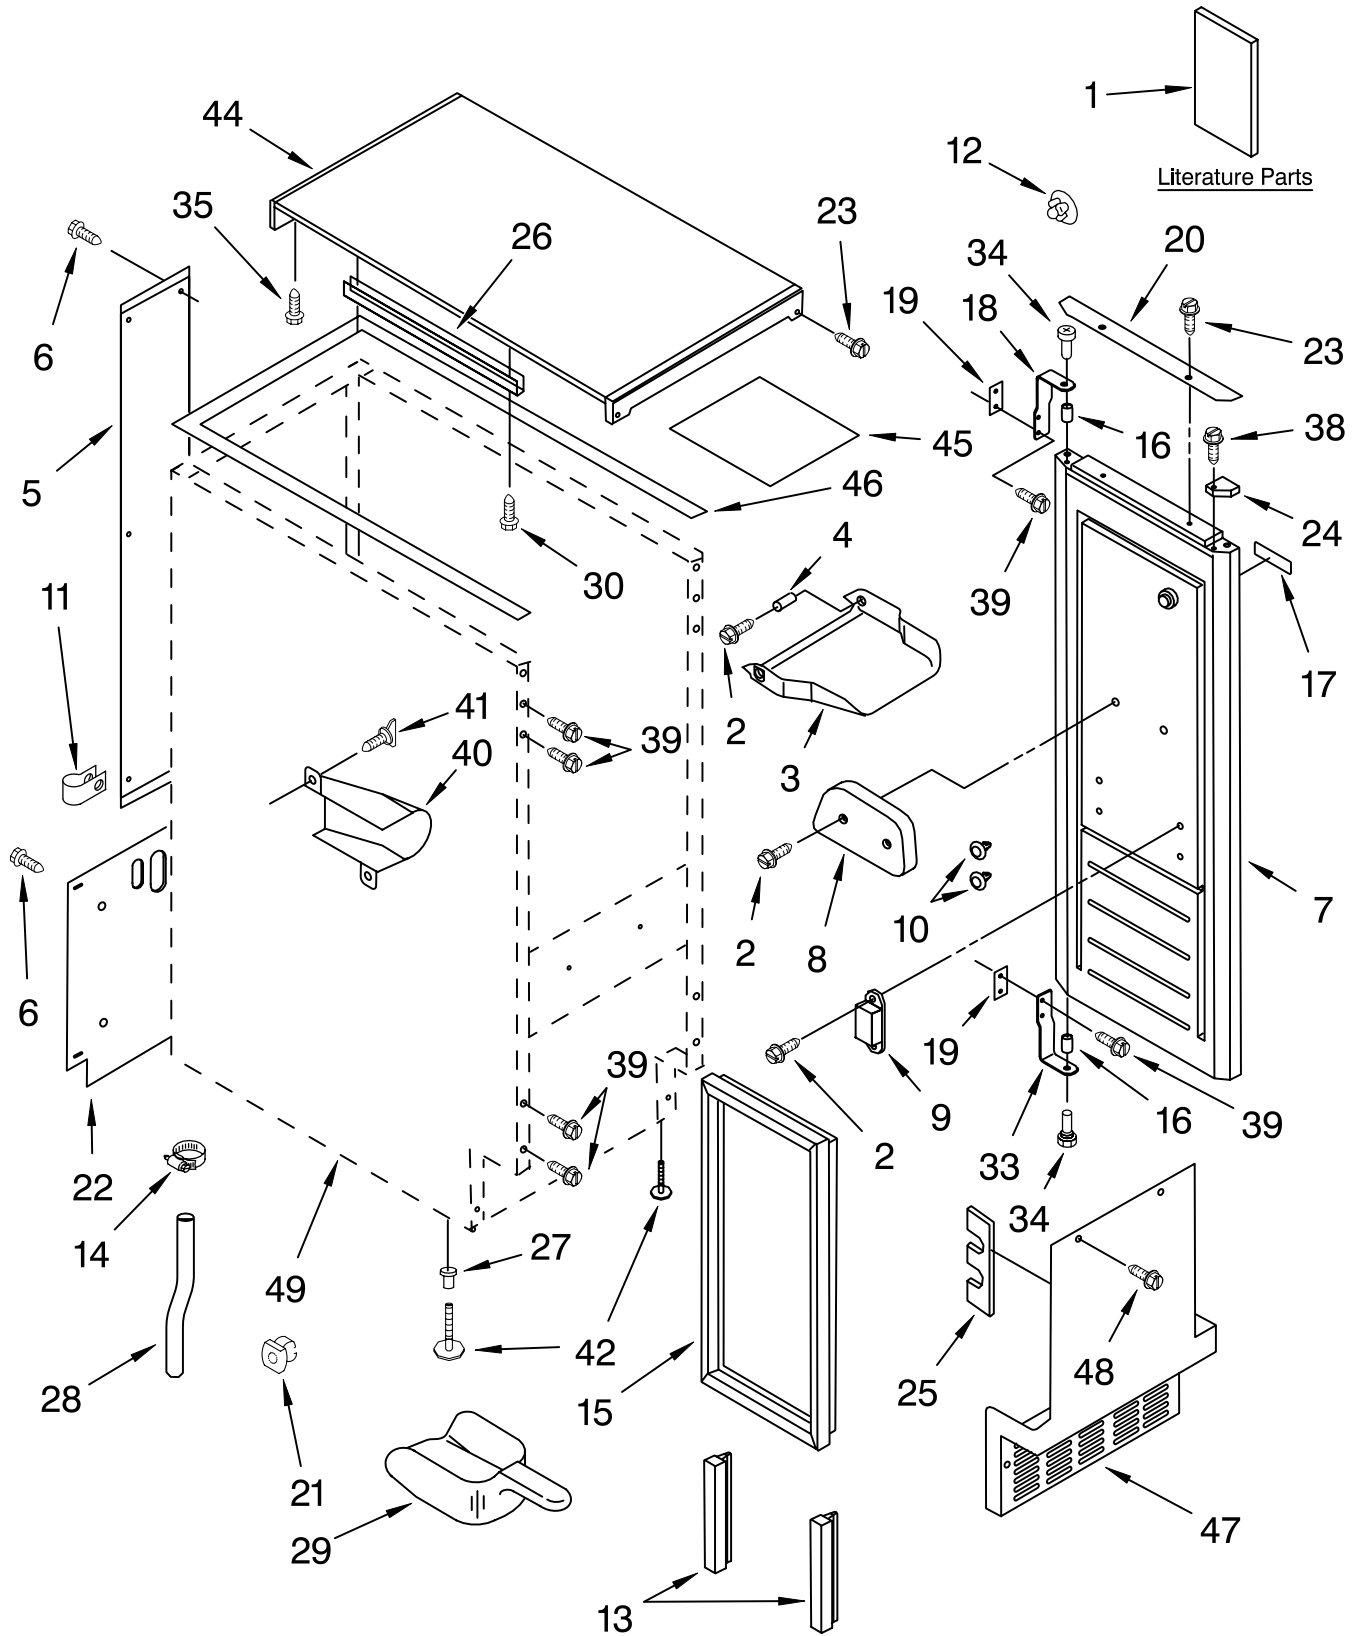

CABINET LINER AND DOOR PARTS

ICE CUBE
MAKER

For Models: KUIS15NRHW7, KUIS15NRHT7, KUIS15NRHB7, KUIS15NRHS7
(White) (Biscuit) (Black) (Stainless Steel)

KitchenAid®

FOR ORDERING INFORMATION REFER TO PARTS PRICE LIST

CABINET LINER AND DOOR PARTS

For Models: KUIS15NRHW7, KUIS15NRHT7, KUIS15NRHB7, KUIS15NRHS7

(White)   (Biscuit)   (Black)   (Stainless Steel)

Illus. No.	Part No.	DESCRIPTION	Illus. No.	Part No.	DESCRIPTION	Illus. No.	Part No.	DESCRIPTION
1		Literature Parts	17		Nameplate	26	2185691	Channel, Wiring
	2217404	Use & Care Guide		2212760	White	27	3400240	Nut,
	2313728	Service & Wiring Sheet		2212761	Biscuit			Leg Leveler
				2212762	Black	28	2185989	Tube, Drain
2	3400886	Screw 8-18 x 1 1/4	18	2185710	Hinge, Top	29	585158	Scoop
3	2185742	Bin, Door	19	2185709	Shim, Hinge	30	3400884	Screw 8-18 x 5/8
4	2185678	Spacer	20		Handle, Door	33	2185711	Hinge, Bottom
5	2217394	Cover, Wiring		2208492W	White	34	2185712	Pin, Hinge
6	489442	Screw		2208492T	Biscuit	35	489048	Screw, Ground
7		Door		2208492B	Black	38	348689	Screw 8-18 x 3/4
	2932803W	White	21	692400	Nut, Push-In	39	489423	Screw
	2932803T	Biscuit	22	2185730	Assembly, Unit Cover	40	2185927	Holder, Scoop
	2932803B	Black			Screw	41	8281228	Thumbscrew
	2932803BS	Stainless Steel	23		Screw	42	3374849	Leg, Leveler (4)
8	2185695	Cam, Door		8281188	White	44		Top
9	2217393	Assembly, Magnetic Catch		8281187	Biscuit		2929700W	White
				8281186	Black		2929700T	Biscuit
10	941839	Plug, Hole	24		Filler, Endcap		2929700B	Black
11	8533996	Tube Clamp			Left Side	45	2185690	Shield, Electrical
12	2189000	Hole Plug, Handle		2185655W	White	46	2217293	Gasket, Top Panel
				2185655T	Biscuit	47		Grill, Front
13	2217367	Gasket, Bottom		2185655B	Black		2185571W	White
14	489503	Clamp			Right Side		2185571T	Biscuit
15	2217294	Gasket, Door		2185656W	White		2185571B	Black
16	2185640	Sleeve, Hinge		2185656T	Biscuit	48	489474	Screw 8-18 x 1
				2185656B	Black	49		Cabinet & Liner
			25	2185756	Pad, Foam			(NOT SERVICED)

FOR ORDERING INFORMATION REFER TO PARTS PRICE LIST