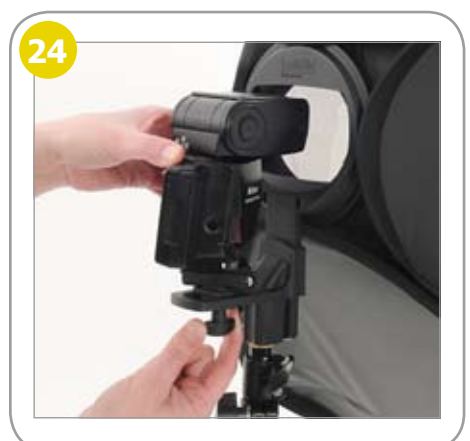

Setting up the Ezybox Hotshoe

Setting up the Joe McNally Ezybox Hotshoe

Changing the optional shoe mount for Quantum and Metz

25

Quantum

26

27

28