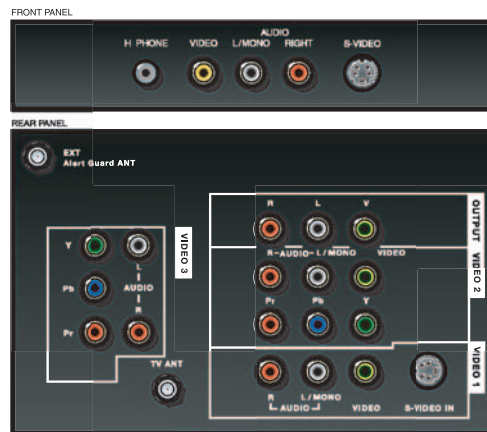

Additional alerts are provided for all 50 states for national, regional and state civil emergencies including high-level federal emergencies, national attack warnings, terrorist attack alerts, bio-warfare alerts, and other immediate life-threatening emergencies. These national security alerts are relayed by the Federal Emergency Management Agency (FEMA), an agency of the U.S. Department of Homeland Security, and are transmitted over the National Oceanic and Atmospheric Administration (NOAA)'s broadcast network.

Weather and other hazard information brought to you by the National Oceanic and Atmospheric Administration (NOAA)