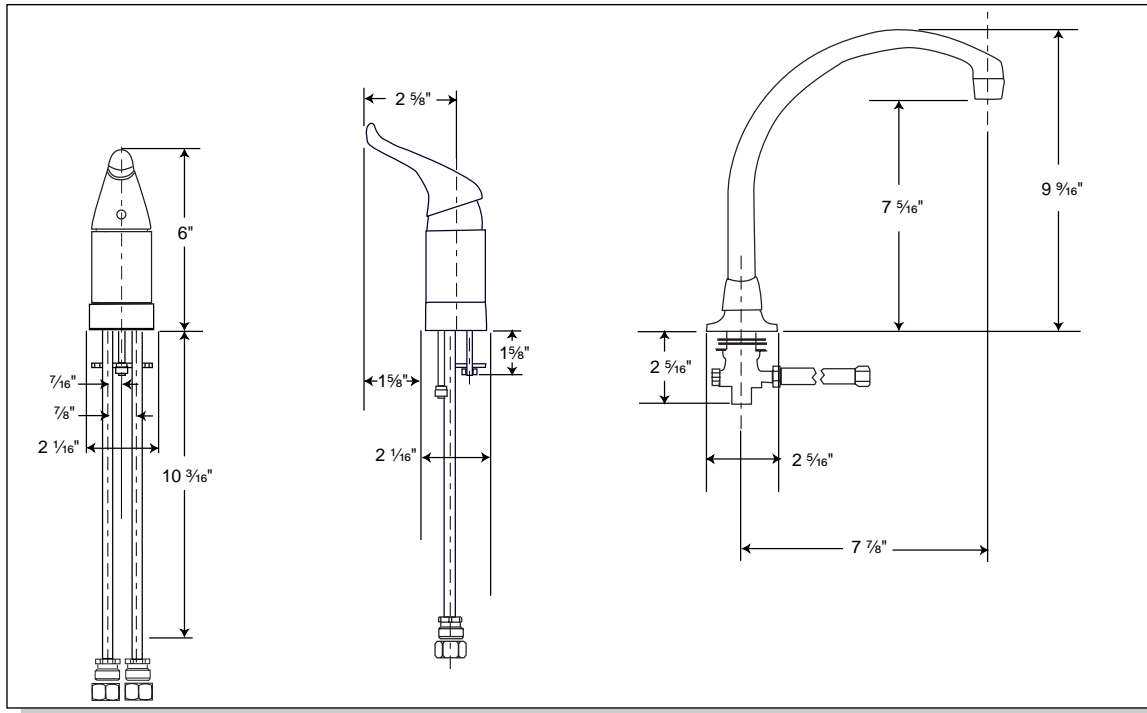

STRONG. PROFESSIONAL. DESIGN.[™]
SPECIFICATIONS

**Kitchen Classics[™]
Tribute[™]
Concealed Deck Kitchen Faucet
Models C721F**

PRODUCT OVERVIEW

Single Control Kitchen
Styled lever handle
Compatible with 2 sink holes

C721F — Chrome plated, IPS connectors, styled lever handle, single pak

FEATURES

- **Input**
Min. - Max. / 20 - 80 psi
Max. Allowable 125 psi
- **Flow Rate**
2.2 gpm at 60 psi
- **Connectors**
1/2" IPS
- **Valve Type**
Ceramic washerless cartridge
- **Standards and Ratings**
Meets or exceeds the requirements of the following standards: ASME A112.18.1M, ANSI 117.1, ADA "Americans with Disabilities Act"
- **Warranty**
Limited Lifetime

FLOWRATE (GPM)

LINE PRESSURE P.S.I. GAUGE