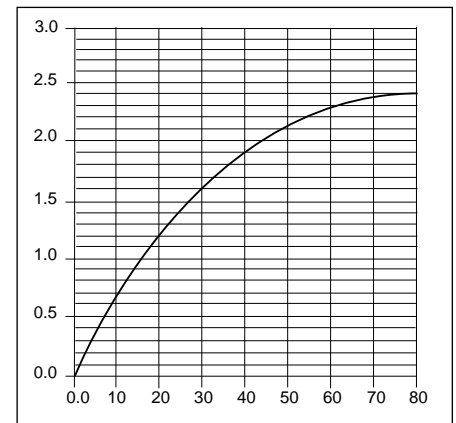

FLOWRATE (GPM)

LINE PRESSURE P.S.I. GAUGE