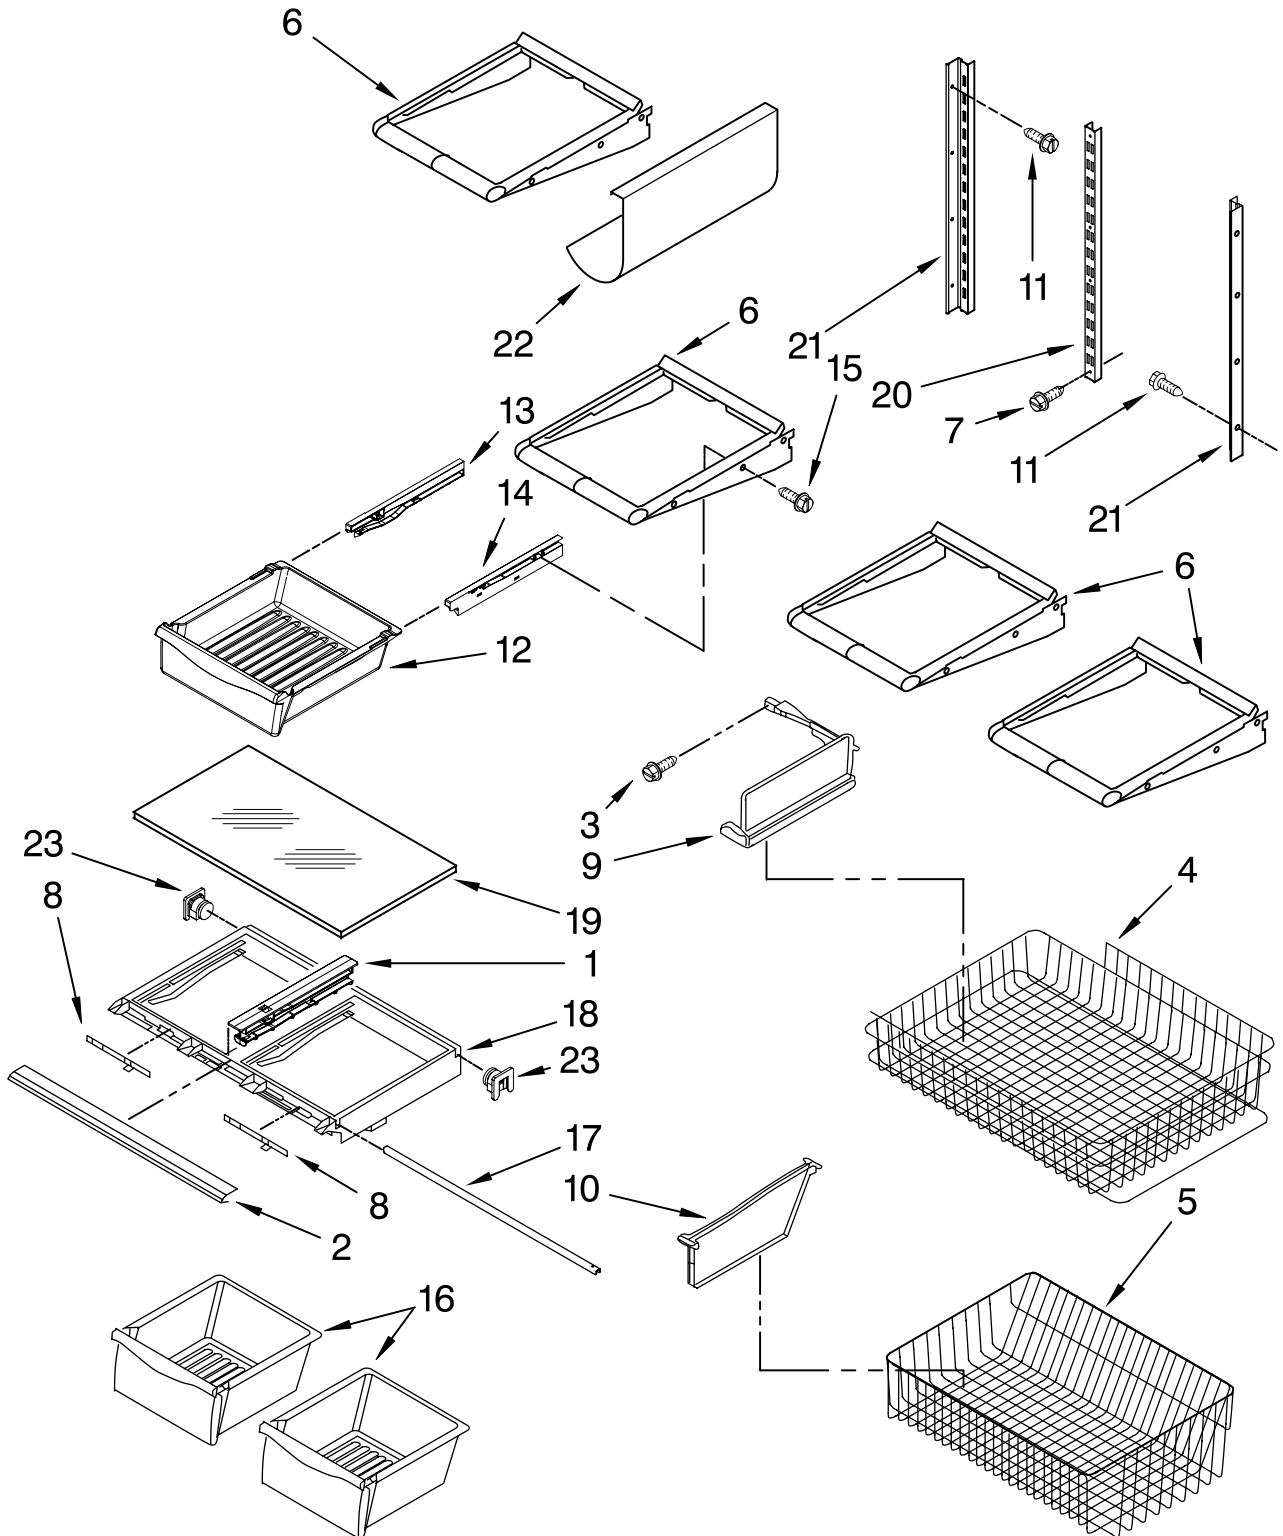

SHELF PARTS

For Models: MBF1956KEB11, MBF1956KEQ11, MBF1956KEW11
(Black) (Bisque) (White)

The model(s) number shown may be different than what is printed on the model/serial tag of your product. The number(s) shown combine the model number and the first two digits of the serial number from the product tag.

FOR ORDERING INFORMATION REFER TO PARTS PRICE LIST