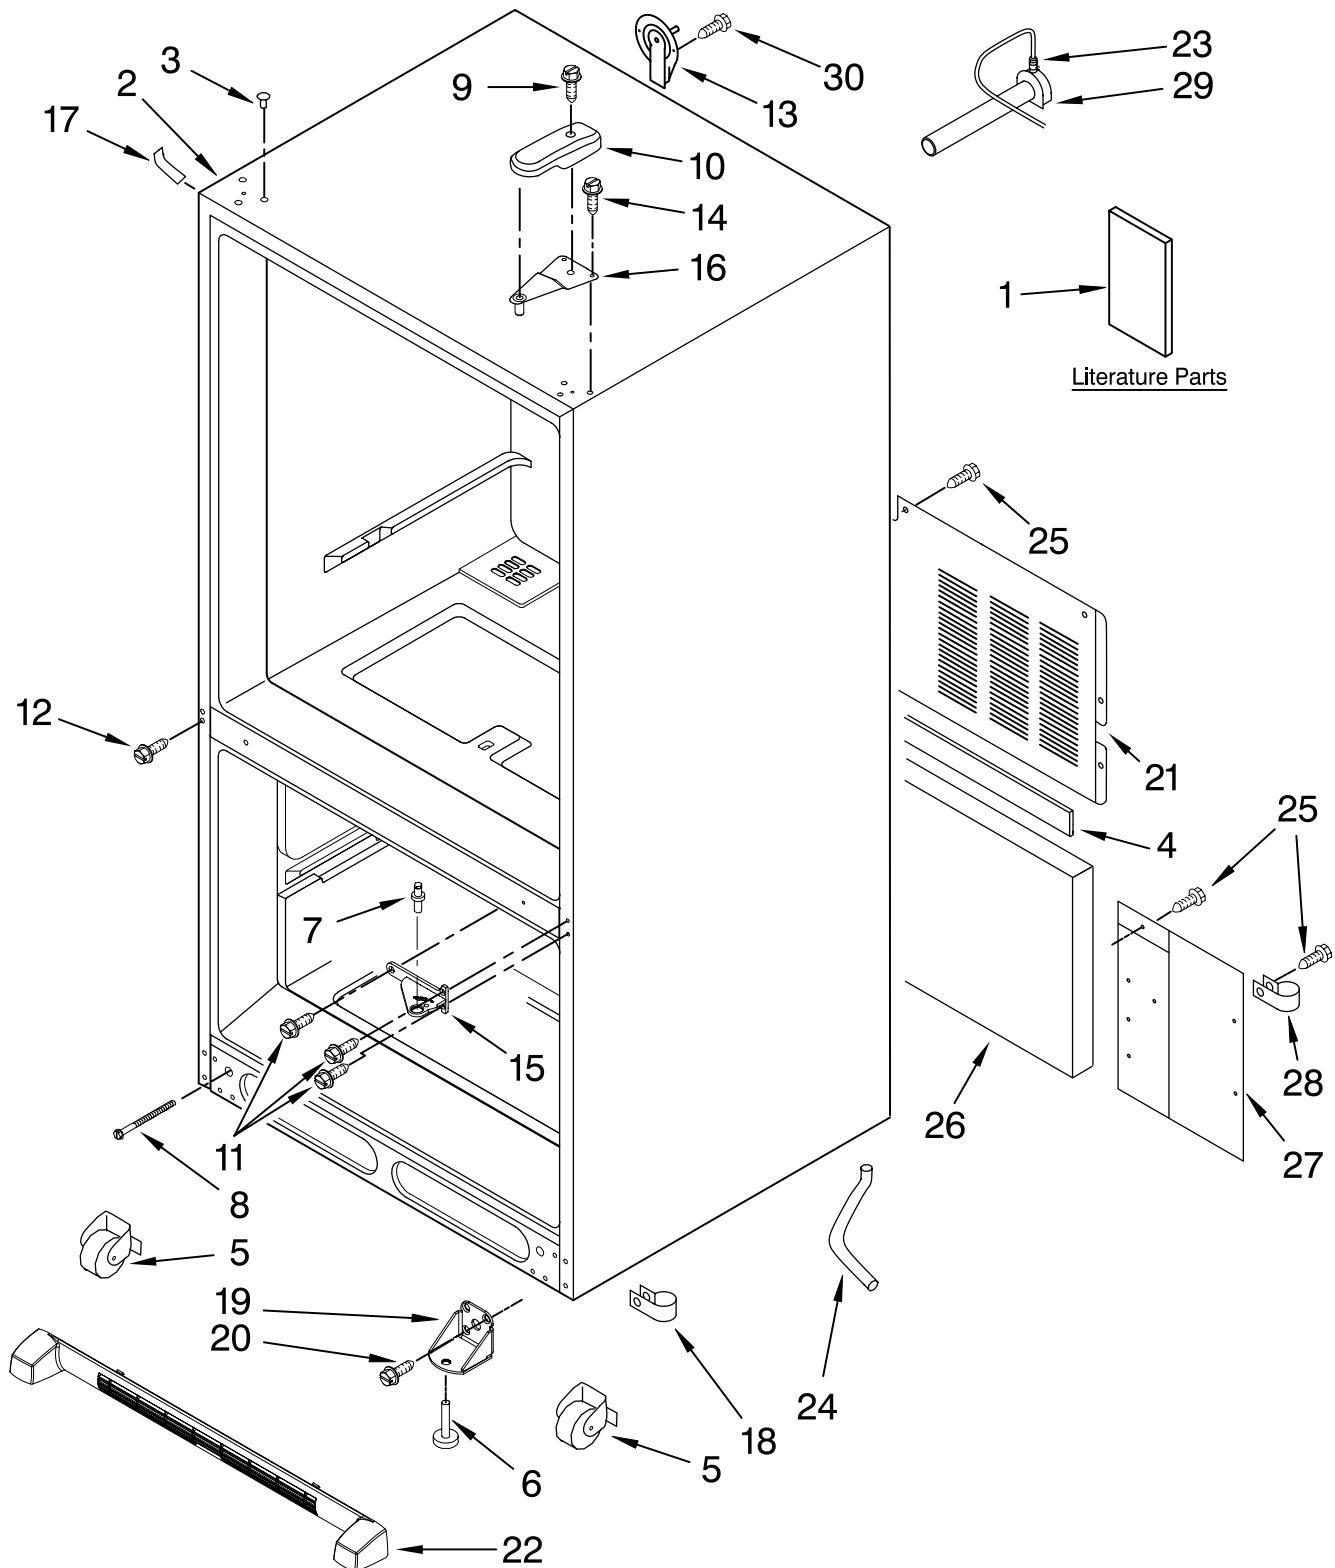

For Models: MBF1956KEB11, MBF1956KEQ11, MBF1956KEW11
(Black) (Bisque) (White)

The model(s) number shown may be different than what is printed on the model/serial tag of your product. The number(s) shown combine the model number and the first two digits of the serial number from the product tag.

Illus. No.	Part No.	DESCRIPTION	Illus. No.	Part No.	DESCRIPTION	Illus. No.	Part No.	DESCRIPTION
1		Literature Parts	9	67006521	Screw	19	67007174	Bracket, Foot (2)
	W10137641	Use & Care Guide	10		Cover, Hinge	20	67006564	Screw (4)
	67007103	Energy Guide		67001014	White	21	67006101	Cover, Unit
	W10165418	Tech Sheet		67001012	Black	22		Grille, Toe
2		Cabinet (Not a Servicable Part)		67001013	Bisque		67006905	White
3		Plug, Button (3)	11	67005822	Screw		67006886	Black
	M0310729	White	12	67006473	Screw		67006904	Bisque
	M0310731	Black	13	67003331	Cover, Water Line	23	M0114003	Clip, Speed
	M0310738	Bisque	14	67006303	Screw (3)	24	67001066	Tube, Drain
4	B5759649	Gasket	15		Hinge, Center	25	67006425	Screw
5	67006118	Roller AssY. (2)		67006960	White	26	67003796	Fiber, Acoustic
6	67003868	Foot, Brake		67007043	Black	27	67001173	Cover, Water Valve
7	67006642	Pin, Center Hinge	16	12566604ED	Hinge, Top	28	M0108105	Clamp, Tube
8	67006611	Bolt, Adjusting (Front Roller)	17		Cover, Corner	29	W10137519	Elbow, Fill Tube
				67003484	White	30	67006287	Screw
				67003485	Black			
				67003486	Bisque			
			18	67001067	Clip, Drain			