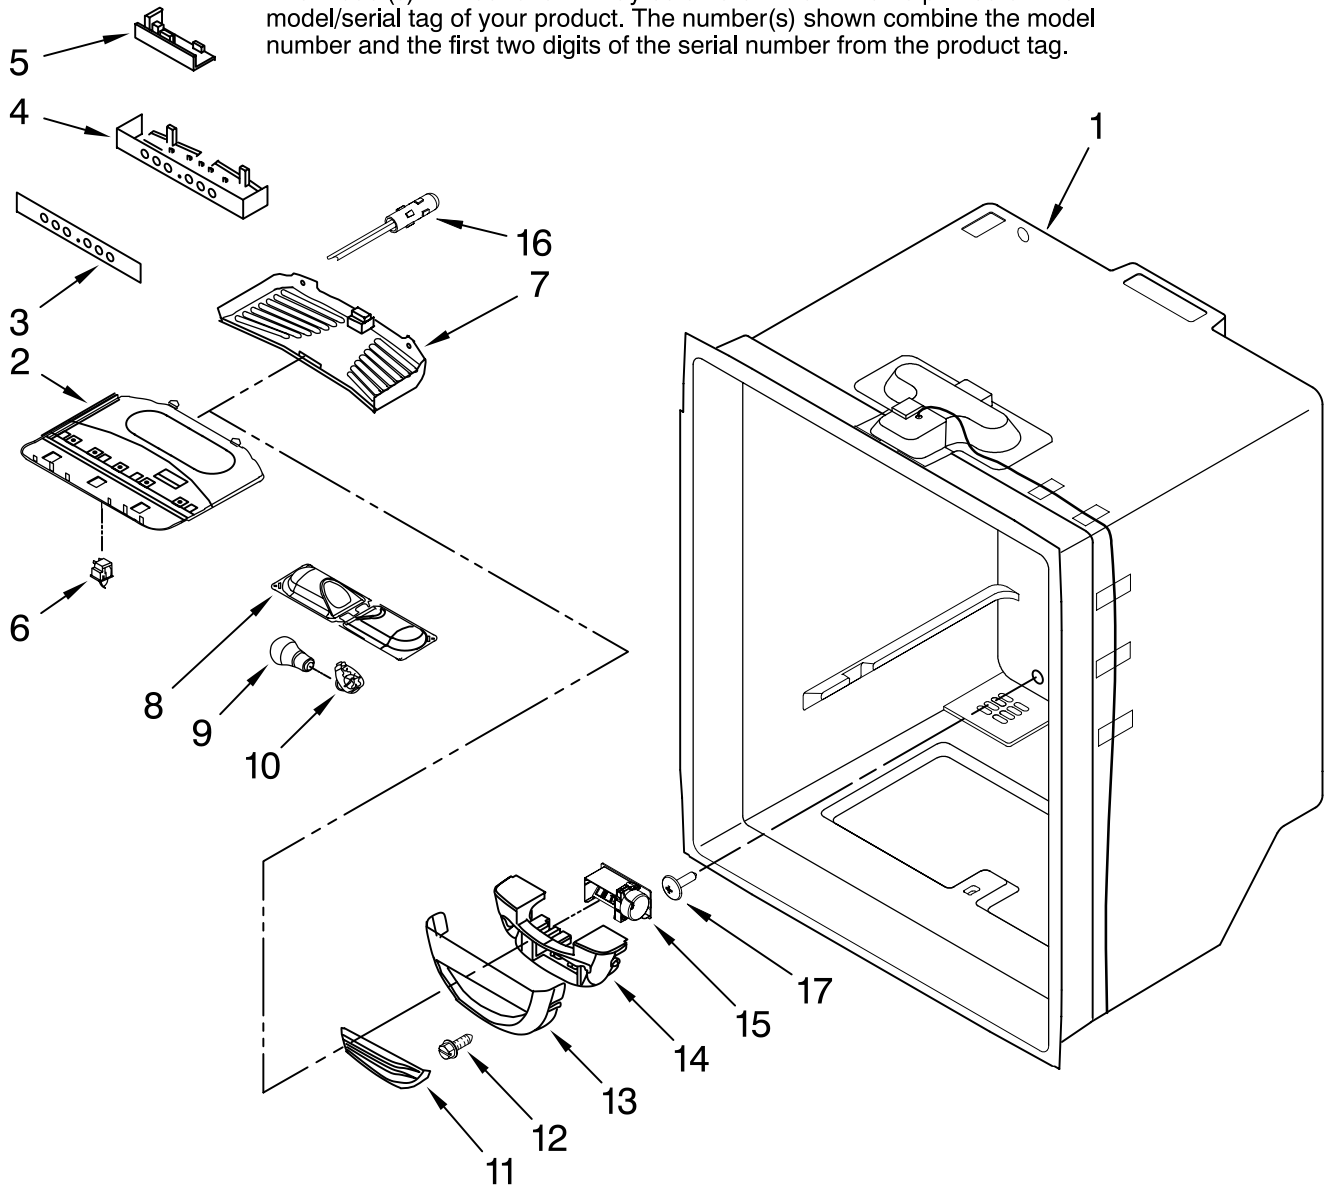

REFRIGERATOR LINER PARTS

For Models: MBF1956KEB11, MBF1956KEQ11, MBF1956KEW11

(Black)

(Bisque)

(White)

The model(s) number shown may be different than what is printed on the model/serial tag of your product. The number(s) shown combine the model number and the first two digits of the serial number from the product tag.

Illus. No.	Part No.	DESCRIPTION
1		Liner (Not A Serviceable Part)
2	Y67003896	Module, Light
3	67004058	Overlay
4	67003898	Module, Control
5	W10165748	Board, Control (Incl Instr Sheet)
6	C3680310	Switch, Light
7	67003897	Cover, Light

Illus. No.	Part No.	DESCRIPTION
8	67003901	Housing, Light
9	A0282812	Bulb, Light (2)
10	Y12570701	Socket, Light (2)
11	67003900	Insert, Damper Cover
12	67006602	Screw
13	67003899	Cover, Damper
14	67006604	Insulation
15	W10127429	Control, Damper (Includes Harness)

Illus. No.	Part No.	DESCRIPTION
16	12002355	Thermistor
17	M0310343	Plug Button White
Following Parts Not Illustrated		
	67004033	Harness, Controls (Refrigerator)

FOR ORDERING INFORMATION REFER TO PARTS PRICE LIST