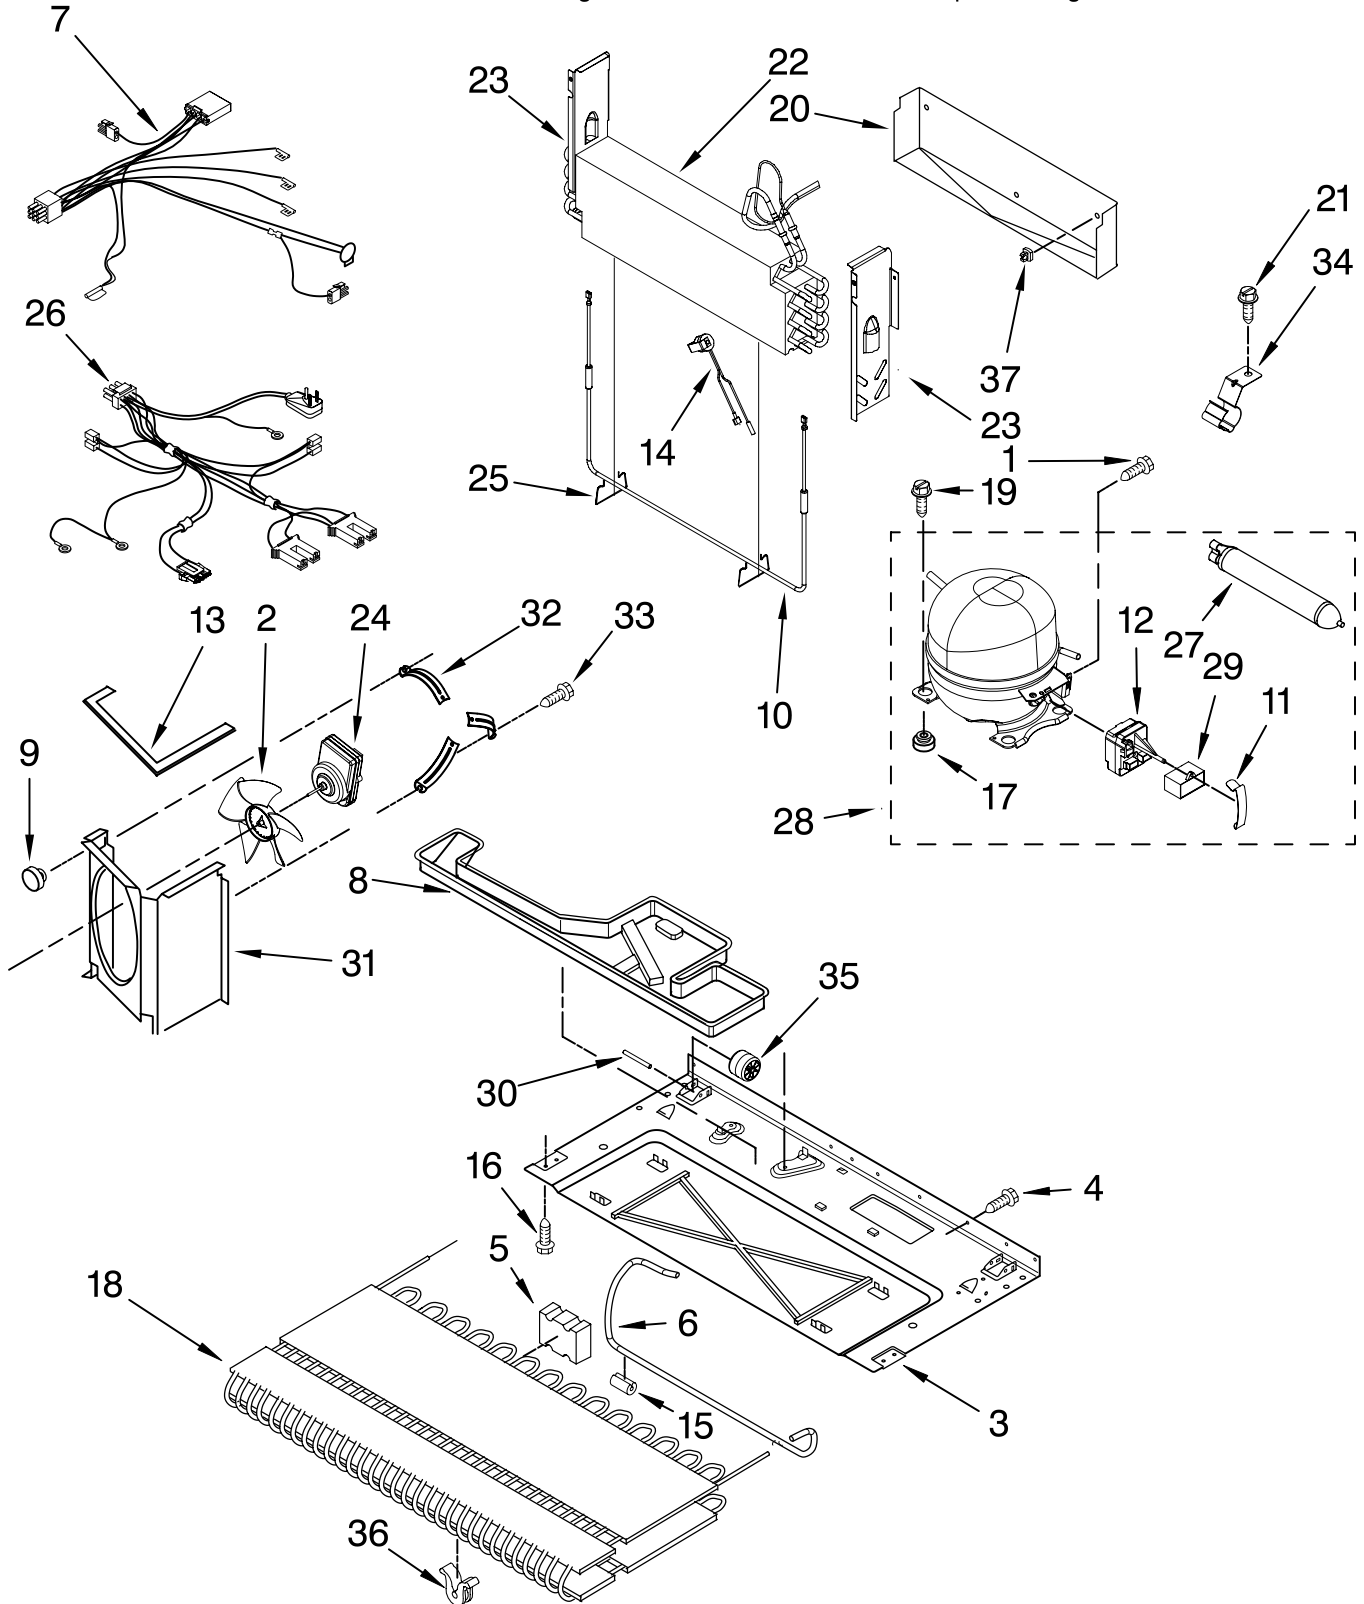

UNIT PARTS

For Models: MBF1956KEB11, MBF1956KEQ11, MBF1956KEW11
(Black) (Bisque) (White)

The model(s) number shown may be different than what is printed on the model/serial tag of your product. The number(s) shown combine the model number and the first two digits of the serial number from the product tag.

FOR ORDERING INFORMATION REFER TO PARTS PRICE LIST