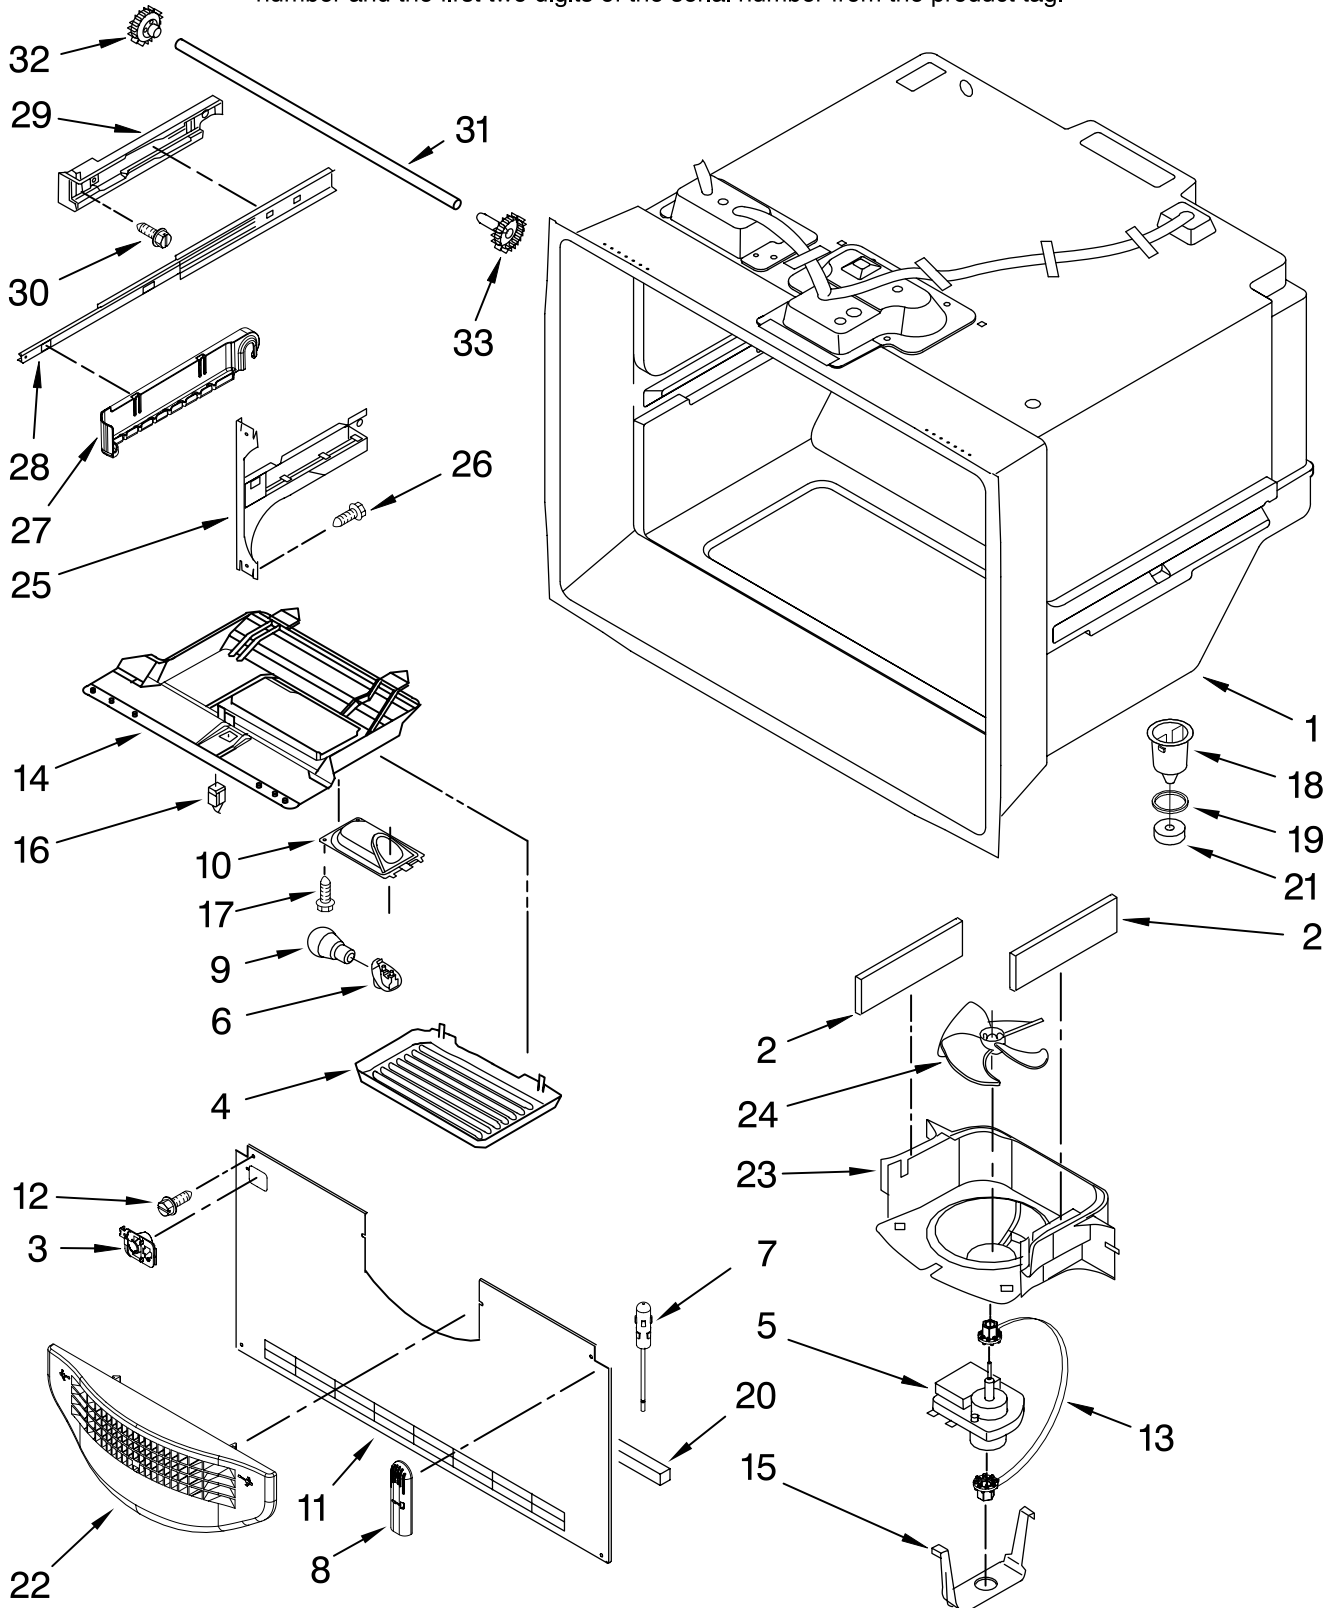

FREEZER LINER PARTS

For Models: MBF1956KEB11, MBF1956KEQ11, MBF1956KEW11
(Black) (Bisque) (White)

The model(s) number shown may be different than what is printed on the model/serial tag of your product. The number(s) shown combine the model number and the first two digits of the serial number from the product tag.

FOR ORDERING INFORMATION REFER TO PARTS PRICE LIST