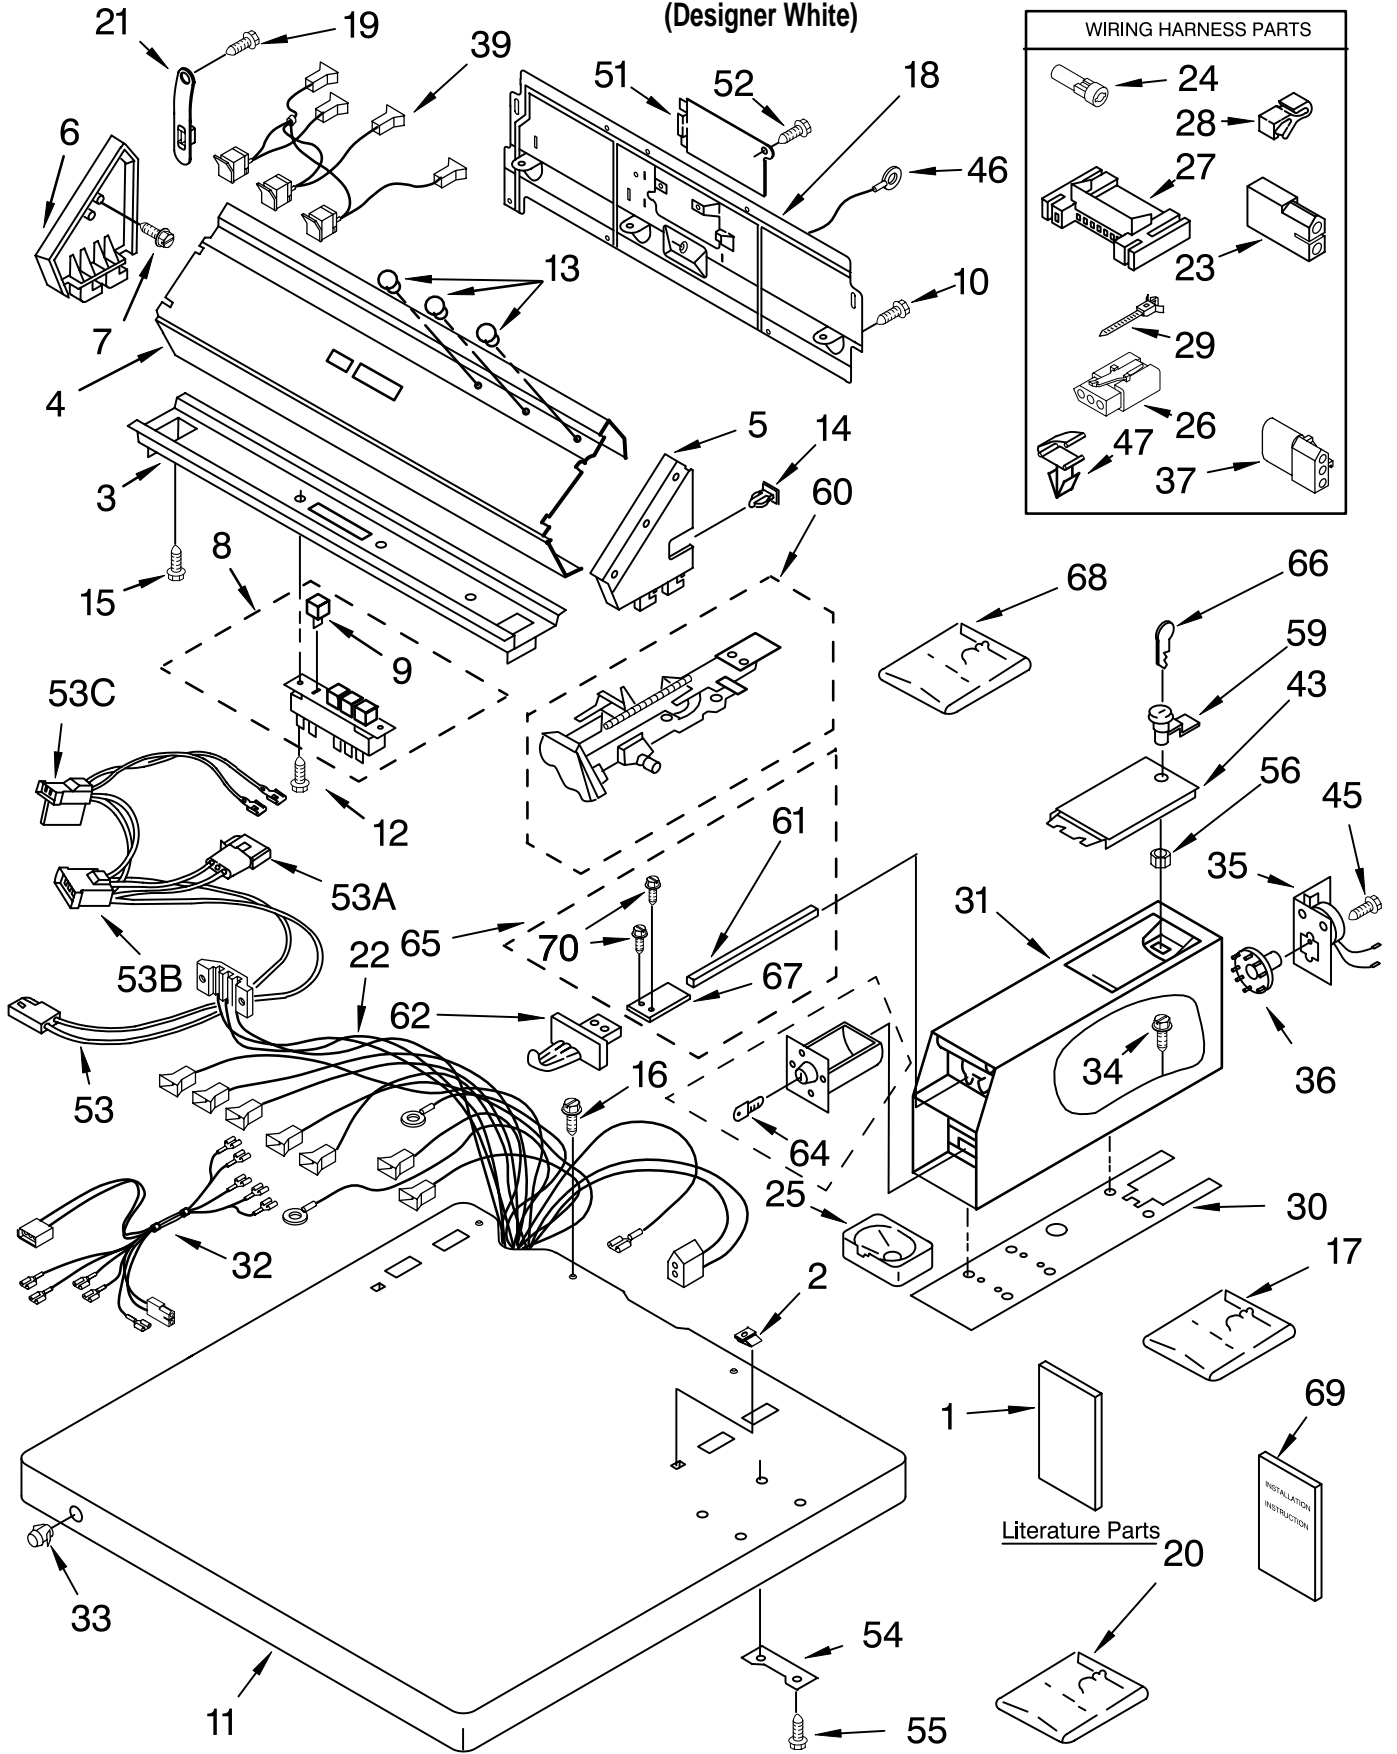

For Model: CGM2751KQ1
(Designer White)

FOR ORDERING INFORMATION REFER TO PARTS PRICE LIST

TOP AND CONSOLE PARTS

For Model: CGM2751KQ1
(Designer White)

Illus. No.	Part No.	DESCRIPTION	Illus. No.	Part No.	DESCRIPTION	Illus. No.	Part No.	DESCRIPTION
1		Literature Parts	33	387371	Lock, Plug	61	*8318517	Bolt, Slide Mechanism
	LIT8527795	Instructions, Installation	34	3349065	Bolt, 5/16-24 x 1	62	*8316520	Slide Mechanism (Vertical 8-Coin) Inserts (Not Shown)
	LIT8316259	Label, Wiring Diagram	35	3387975	Timer (Includes 4-Pin Cam)		*8316264	Blank
	LIT8528101	Repair Parts List			Timing Cam		*8316265	25¢
2	357213	Nut, Push-In	36	3387974	3-Pin	63	*8316525	Money Box W/Lock Key (Money Box)
3	3361029	Bracket, Control		339855	4-Pin	64		(When Ordering, Specify Vendor of Money Box Lock)
4	8316634	Panel, Control		343777	6-Pin			Slide Extension
5	8316516	Cap, End (R.H.)	37	3936144	Connector 3-Circuit			Bag Assembly
6	3949734	Cap, End (L.H.)	39	8316640	Lights, Indicator	65		Key (Service Door)
7	97787	Screw, 11-16 x 3/4	43	3351136	Door, Service	66		Extension
8	8316437	Switch, Pushbutton	45	339805	Screw, 10-32 x 3/16	67	*8316523	Kit, Decal
9	8316433	Pushbutton	46	3398893	Ground Wire	68	*8316524	Installation Instructions
10	693995	Screw, 8-18 x 3/8	47	3394427	Clip, Harness	69	*8316532	Coin Kit
11	3954665	Top	51	8317340	Cover, Terminal Block	70	*3400086	Screw, 10-32 x 3/8
12	3393918	Screw, 8-18 x 11/32	52	3390814	Screw, 8-18 x 3/8			
13	3348109	Lens, Amber (3)	53	3401850	Harness, Gas			
14	689559	Nut, Push-In	53A	697779	Plug, 3-Way			
15	3390646	Screw, 8-18 x 5/16	53B	3403498	Connector, 3 Position			
16	343641	Screw, 10-16 x 1/2	53C	3403499	Connector, 2 Position			
17	8316238	Meter Case Conversion Kit	54	3347825	Plate-Mounting (2)			
18	3978608	Panel, Rear (Upper)	55	98445	Screw, 10-16 x 3/4			
19	3390647	Screw, 8-18 x 1/2	56	90406	Nut, Cage			
20	3954807	Kit, Vertical Coin Slide			Coin Mechanism Parts, May Be Ordered from*Whirlpool or The Vendor(s) Listed Below.			
21	8318255	Strap, Console	59	*8316526	Security Lock & Cam Assembly			
22	8283166	Harness, Main	60		Slide & Extension			
23	717252	Receptacle (2-Way)						
24	351297	Plug, Harness						
25	385421	Funnel, Coin						
26	717315	Receptacle (4-Way)						
27	3395683	Housing, Connector						
28	357572	Clip, Ground						
29	3391018	Tie, Cable						
30	3954812	Cushion, Case						
31	3406994	Case, Meter						
32	3401126	Harness, Timer						