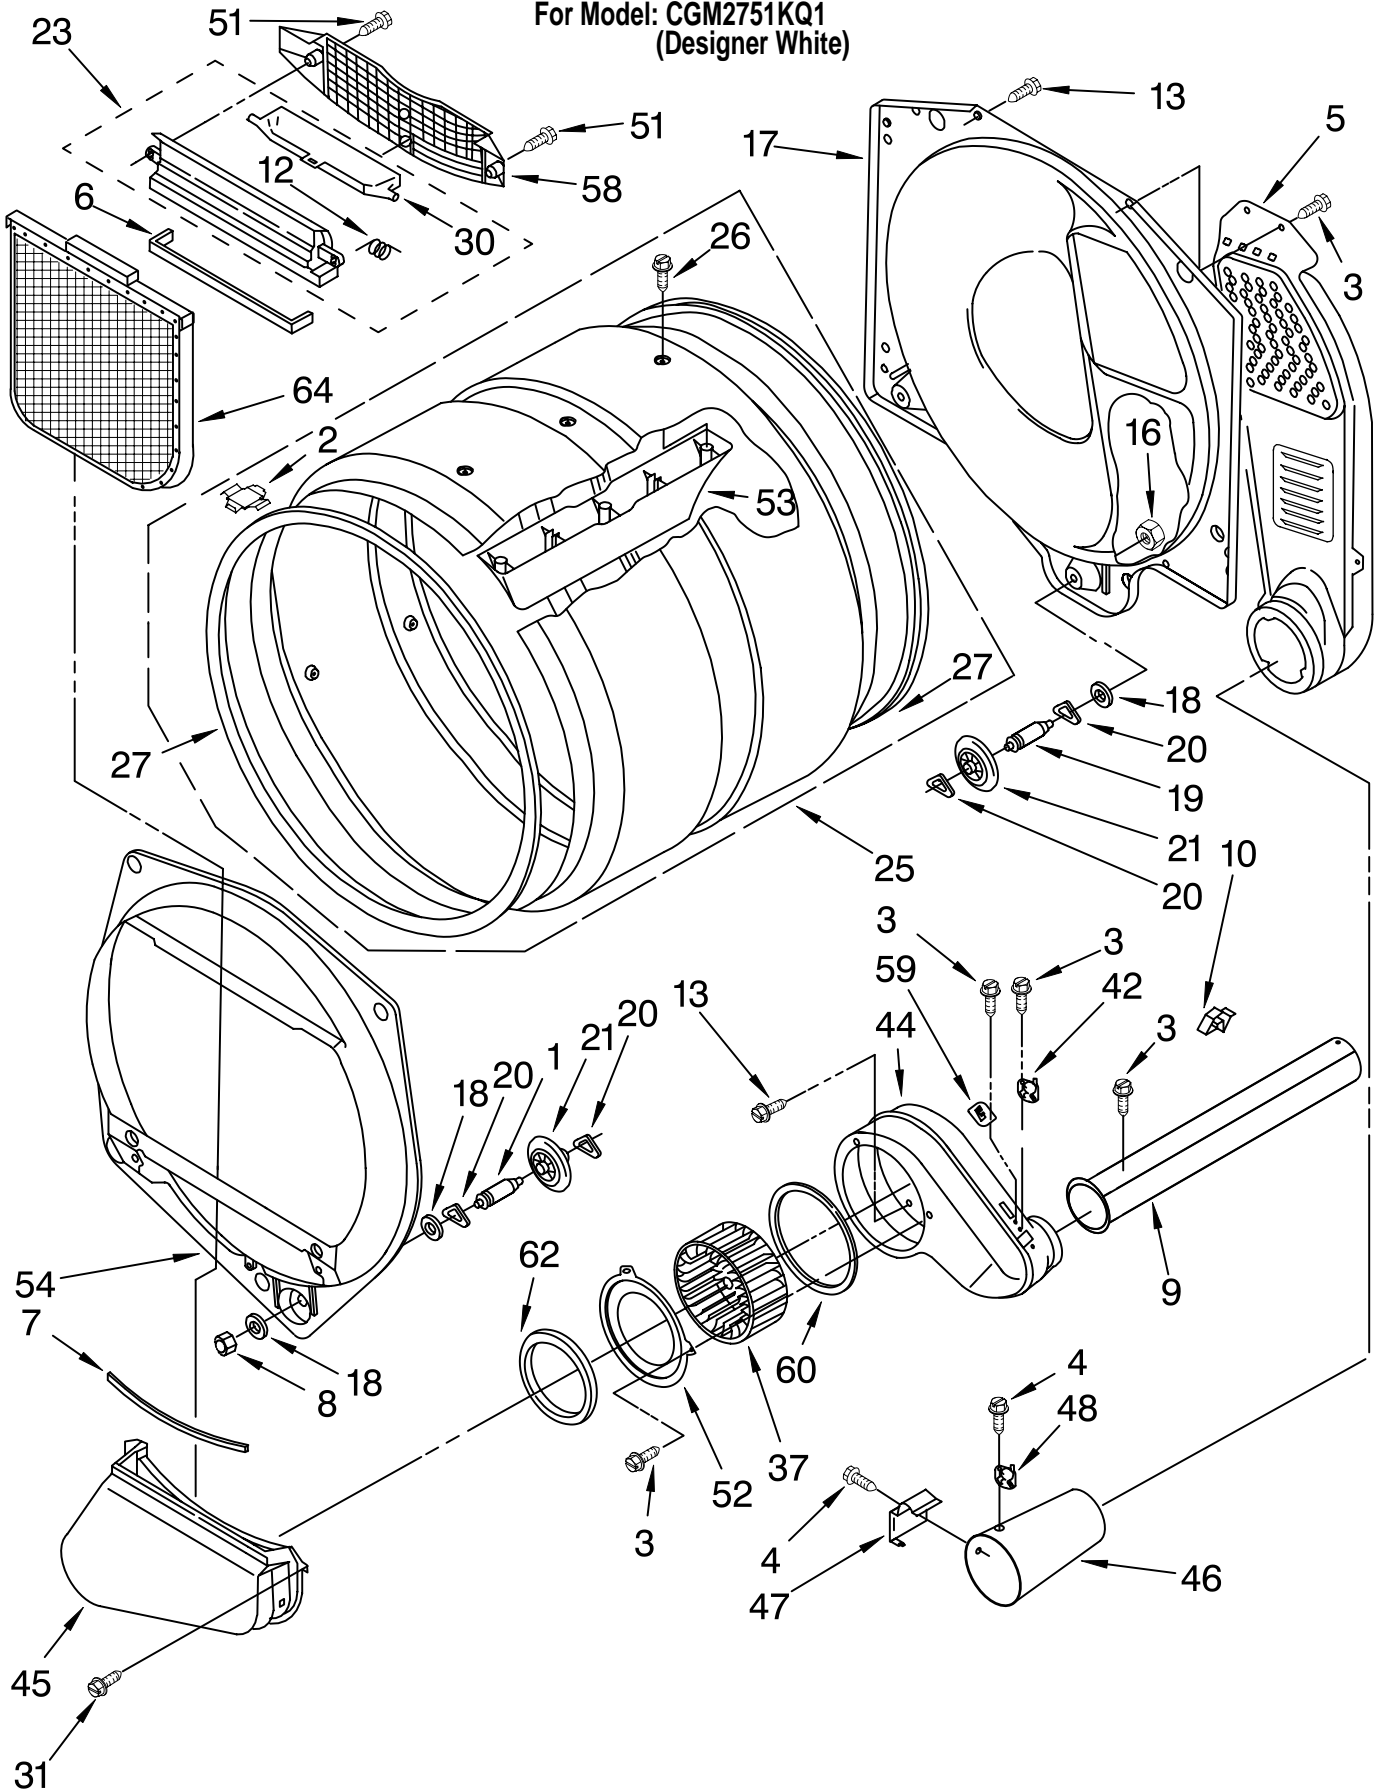

BULKHEAD PARTS

For Model: CGM2751KQ1
(Designer White)

FOR ORDERING INFORMATION REFER TO PARTS PRICE LIST

BULKHEAD PARTS

For Model: CGM2751KQ1
(Designer White)

Illus. No.	Part No.	DESCRIPTION	Illus. No.	Part No.	DESCRIPTION	Illus. No.	Part No.	DESCRIPTION
1	3399508	Shaft, R.H. Thread	16	3387709	Nut, 3/8-16 (L.H.)	45	8530036	Lint Duct Assembly
2	8066086	Drum Hole Plug	17	3387809	Bulkhead, Rear	46	8066047	Funnel, Burner
3	3390646	Screw, 8-18 x 5/16	18	3387459	Washer, Support	47	338906	Sensor, Radiant
4	90767	Screw, 8-18 x 3/8	19	3399509	Shaft, L.H. Thread	48	3391912	Thermostat 255° (124°C)
5	3394346	Air Duct Assembly	20	690997	Ring, Tri	51	3357011	Screw, 10-16 x 1/2
6	697813	Seal, Outlet Housing	21	3396801	Roller, Support	52	697771	Cover, Blower (Includes Illus. Nos. 60 & 62)
7	697814	Seal, Drum Front	23	3394985	Housing, Outlet	53	697693	Baffle, Drum (3)
8	3359452	Nut, 3/8 x 16 (R.H.)	25	8318215	Drum Complete	54	697557	Bulkhead, Front
9	8318486	Exhaust Pipe	26	97787	Screw, 11-16 x 3/4	58	8299979	Grill, Outlet
10	3388229	Clip	27	697694	Seal, Drum	59	3390719	Thermal Fuse
12	3394986	Spring, Lint Door	30	3394984	Door, Lint Screen	60	697770	Seal, Cover Plate
13	3390647	Screw, 8-18 x 1/2	31	487909	Screw, 8-15 x 1/2	62	697769	Seal, Lint Duct
			37	697772	Wheel, Blower	64	3390721	Screen, Lint
			42	3387138	Thermostat			
			44	8530038	Housing, Blower			

OPTIONAL PARTS (NOT INCLUDED)

**Illus. Part
No. No. DESCRIPTION**

PAINT, TOUCH-UP (1/2oz.)

72017 White

PAINT, PRESSURIZED SPRAY (12 oz.)

350930 White
350938 Primer, Gray

PAINT, BULK (1 qt.)

799344 White (Uncut)

FOR ORDERING INFORMATION REFER TO PARTS PRICE LIST