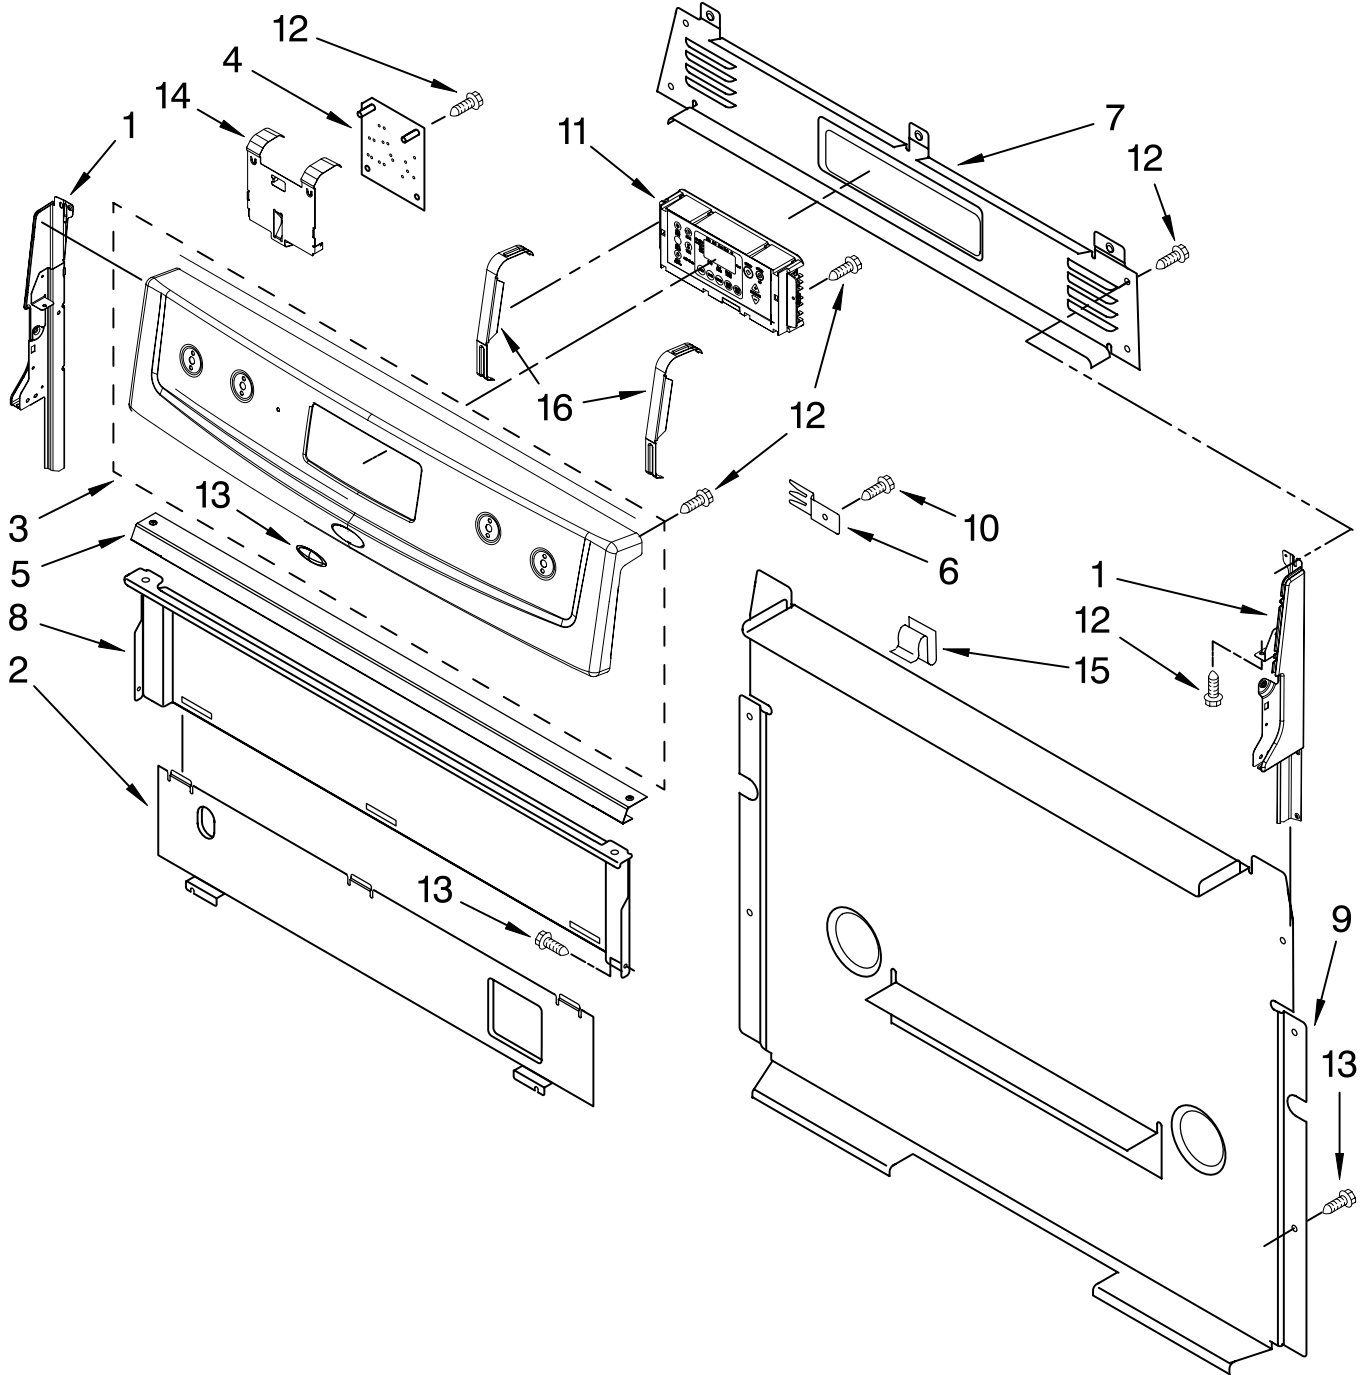

CONTROL PANEL PARTS

For Models: SF272LXTD1

(Universal Silver)

Illus. No.	Part No.	DESCRIPTION
1	W10009080	Endcap, Left Hand
	W10009090	Endcap, Right Hand
2	8053505	Shield-Heat, Lwr
3	W10117565	Panel, Console
4	9758080	Module, Spark
5	9762095	Brkt-Mntg, Console

Illus. No.	Part No.	DESCRIPTION
6	8523412	Bracket, Support
7	9756301	Cover, Upper
8	8053910	Shield, Heat
9	8273132	Cover, Lower
10	3196169	Screw
11	W10108260	Control, Range

Illus. No.	Part No.	DESCRIPTION
12	3196178	Screw
13	9757609	Badge
14	9762726	Brkt-Mntg, DSI
15	8273564	Clip
16	9762078	Bracket, EOC Mount

FOR ORDERING INFORMATION REFER TO PARTS PRICE LIST