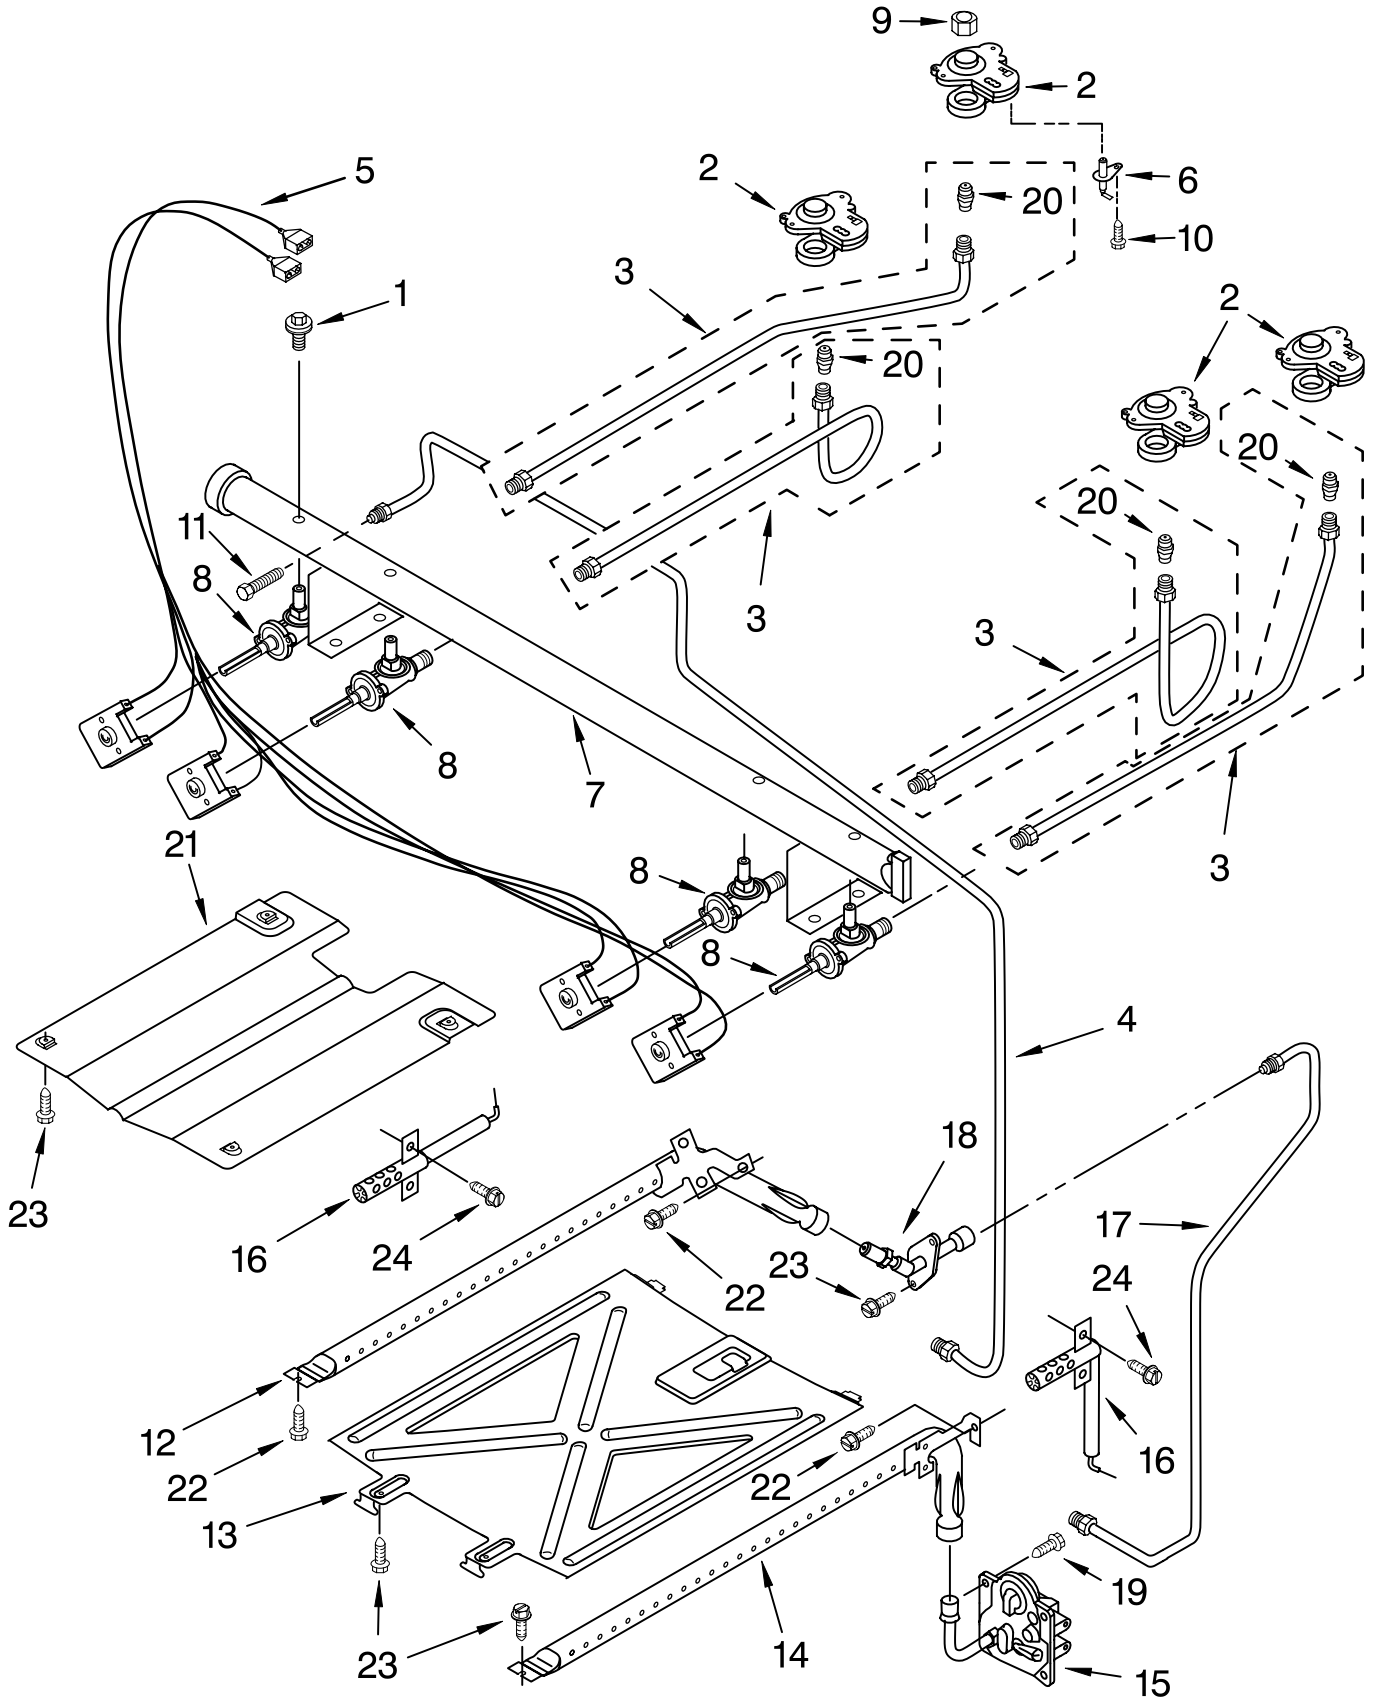

MANIFOLD PARTS

For Models: SF272LXTD1

(Universal Silver)

FOR ORDERING INFORMATION REFER TO PARTS PRICE LIST

MANIFOLD PARTS

For Models: SF272LXTD1

(Universal Silver)

Illus. No.	Part No.	DESCRIPTION
1	8273096	Screw, Valve
2		Burner Base
	8273700	Large (3)
	8273701	Small (1)
3		Tubing, Burner W/Orifice
	8273693	Left Front
	8273698	Left Rear
	8273695	Right Front
	8273697	Right Rear
4	8523402	Tubing (Manifold to Regulator)
5	8523406	Harness, Igniter (W/Switches)
6	8523793	Electrode (4)
7	9762230	Pipe, Manifold
8		Valve
	9757218	LF – RF – LR
	8273004	Right Rear
9	8273060	Nut (4)
10	8273062	Screw (4)
11	3400228	Bolt
12	8054078	Burner, Broiler
13	8053970	Spreader, Flame (Oven)
14	9758078	Burner, Bake
15	9761959	Valve/Regulator
16		Igniter
	8054129	Broil
	9758079	Bake
17	8272222	Tubing (Broiler Fitting To Valve)
18	3186489	Fitting, Broiler
19	3400016	Screw
20		Orifice, Burner
	8273064	Left Front
	8273065	Right Front
	8273066	Left Rear
	8273067	Right Rear
21	8053262	Spreader, Flame (Broiler)
22	3196265	Screw
23	3196176	Screw
24	3196385	Screw

Following Parts Not Illustrated

8523418 Spuds, LP Gas
(Kit of 4)