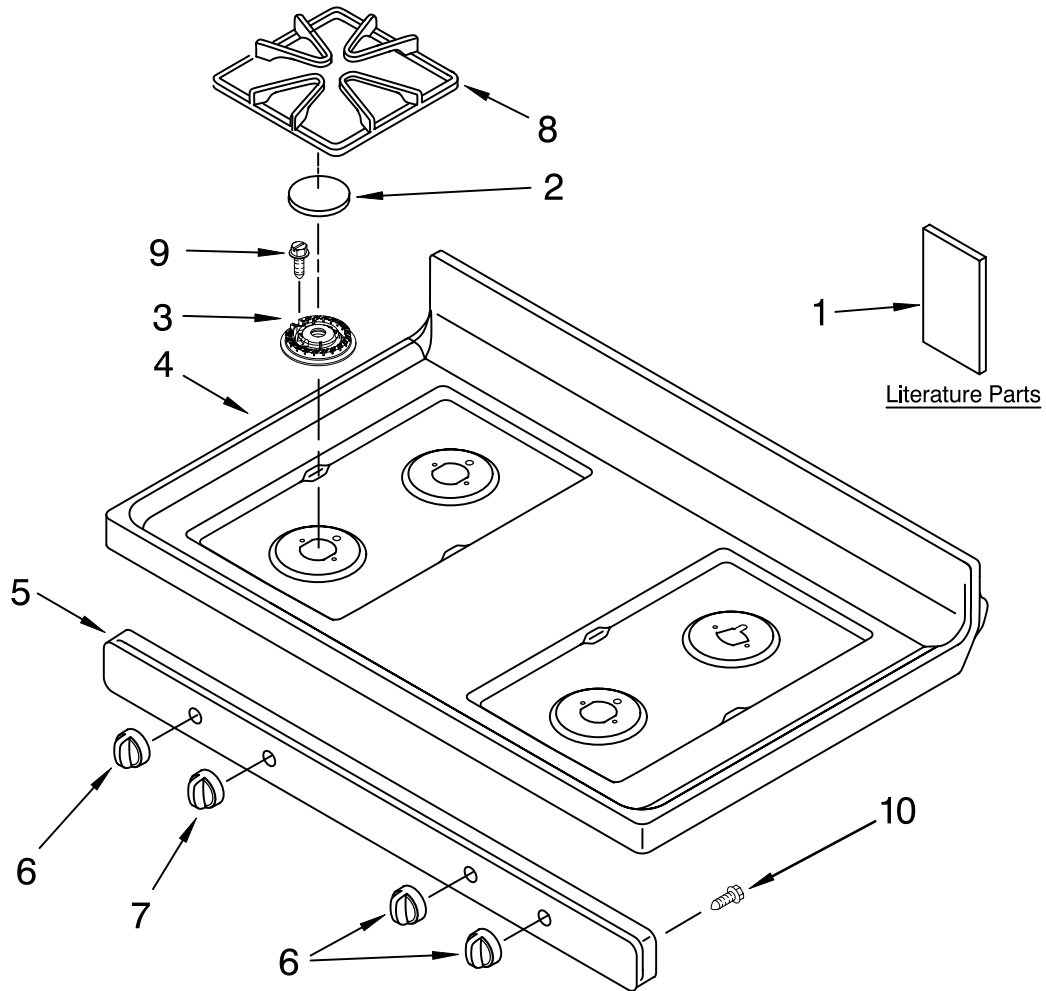

# COOKTOP PARTS

For Models: SF272LXTD1

(Universal Silver)

30" GAS FREESTANDING  
SELF CLEAN RANGE

Illus. No.	Part No.	DESCRIPTION
1	9762998	Literature Parts Installation Instructions Anti-Tip Template
	9757142	English/Spanish
	9757143	English/French
	W10110369	Owners Manual
	W10116295	Tech Sheet
	9762761	Safer Cooking Tips