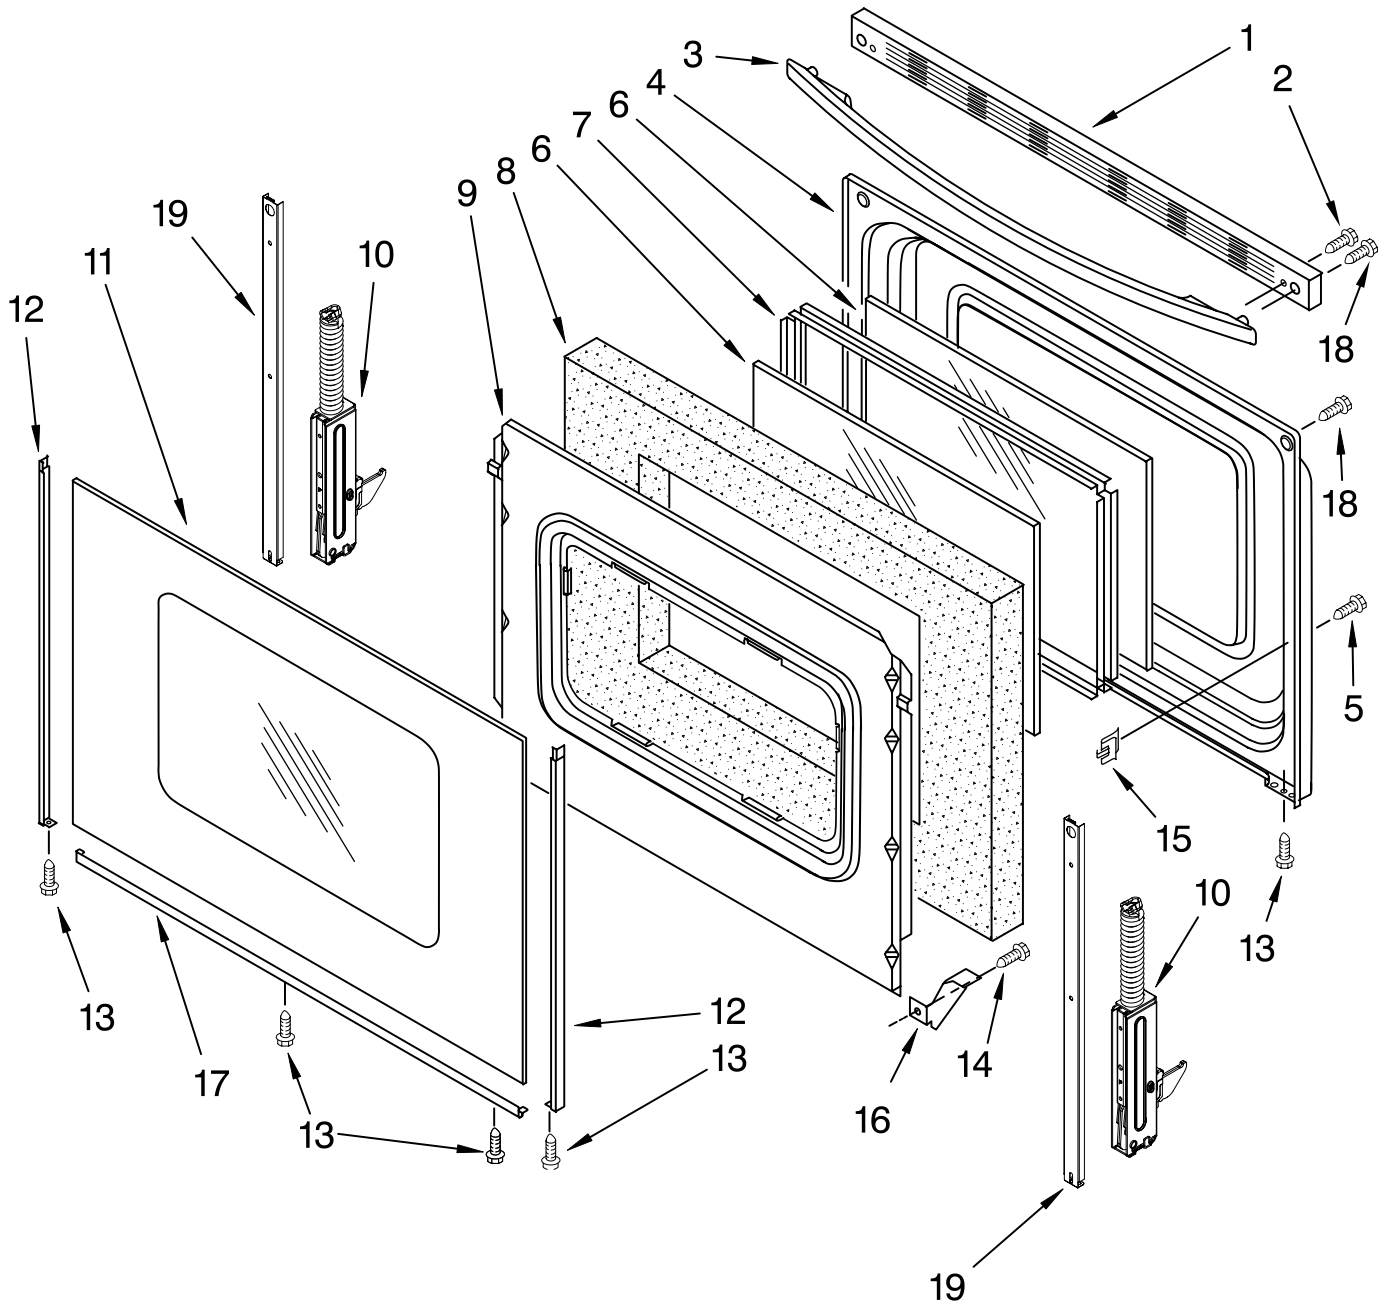

DOOR PARTS

For Models: SF272LXTD1

(Universal Silver)

FOR ORDERING INFORMATION REFER TO PARTS PRICE LIST

DOOR PARTS

For Models: SF272LXTD1

(Universal Silver)

Illus.	Part	
No.	No.	DESCRIPTION
1	9762394	Trim, Top
2	3196164	Screw
3	9761983	Handle, Door
4	9761344	Liner, Door
5	W10031790	Screw
6	9758162	Glass, Inner (2)
7	3186289	Frame, Glass
8	8272618	Insulation, Door
9	9761357	Retainer, Insul.
10	9761496	Hinge, Door
11	9761699	Glass, Outer Door
12		Trim, Door Side
	8523171	Left Hand
	8523165	Right Hand
13	3196160	Screw
14	3196165	Screw
15	3196025	Clip, Door Glass
16	3196794	Bracket, Window(2)
17	8523180	Trim, Bottom
18	W10031780	Screw
19	W10113759	Strap, Door

FOR ORDERING INFORMATION REFER TO PARTS PRICE LIST