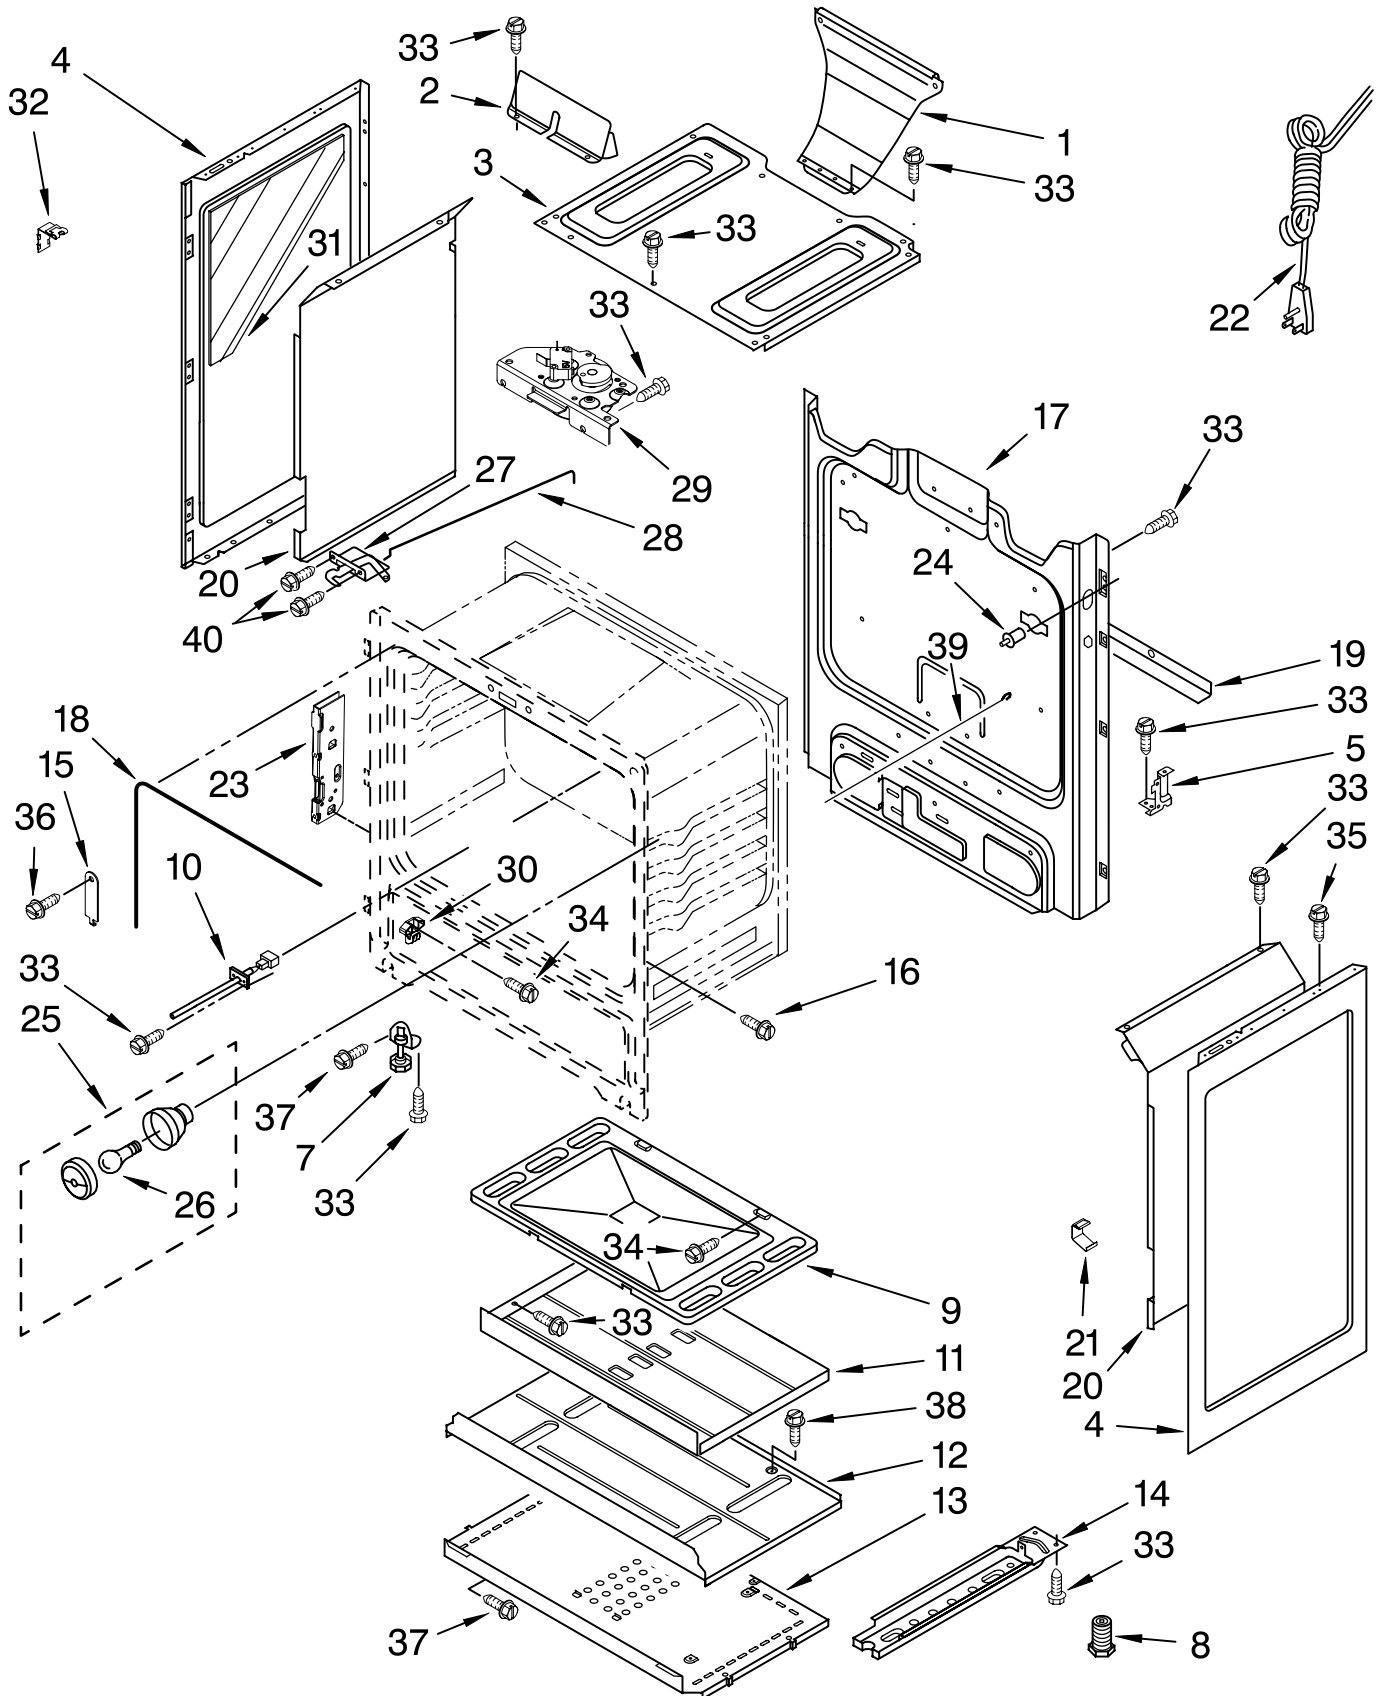

CHASSIS PARTS

For Models: SF272LXTD1

(Universal Silver)

FOR ORDERING INFORMATION REFER TO PARTS PRICE LIST

CHASSIS PARTS

For Models: SF272LXTD1

(Universal Silver)

Illus. No.	Part No.	DESCRIPTION	Illus. No.	Part No.	DESCRIPTION	Illus. No.	Part No.	DESCRIPTION
1	W10012240	Flue Box	18	8522416	Seal, Oven	32	9761512	Clip, Mounting
2	8272747	Shield, Flue	19	8053971	Brace, Main Back	33	3196178	Screw
3	8273036	Burner Box	20		Retainer, Insul.	34	3196152	Screw
4	8053832	Panel, Side (2)		9761449	Left Hand	35	3196168	Screw
5	8523249	Brkt, Manifold (2)		9761448	Right Hand	36	W10031780	Screw
7	3196037	Foot, Front (2)	21	3196576	Clip, Panel (6)	37	3196179	Screw
8	W10058460	Foot, Rear (2)	22	9757891	Cord, Power	38	3196177	Screw
9	3195097	Bottom, Oven	23	9760407	Brkt – Hinge	39	9757239	Rod – Door Switch, Rear Mount
10	8273902	Sensor, Oven	24	9757262	Switch, Door	40	3196560	Screw
11	8053967	Baffle, Burner	25	3196701	Light Socket Assy	INSULATION		
12	8053969	Shield, Heat	26	311255	Bulb, Oven Light		8524099	Insulation, Wrap
13	8053968	Shield, Lower	27	9761013	Latch, Door		8272614	Insulation, Back
14	9760314	Rail, Base (2)	28	W10078370	Rod, Latch		8272613	Insulation, Vent
15	9761517	Clip, Door Mntg(2)	29	W10107820	Latch–Mtr			
16	W10067840	Screw	30	W10114344	Glide, Drawer			
17	9757098	Back, Main	31	9761490	Insulation			

FOR ORDERING INFORMATION REFER TO PARTS PRICE LIST