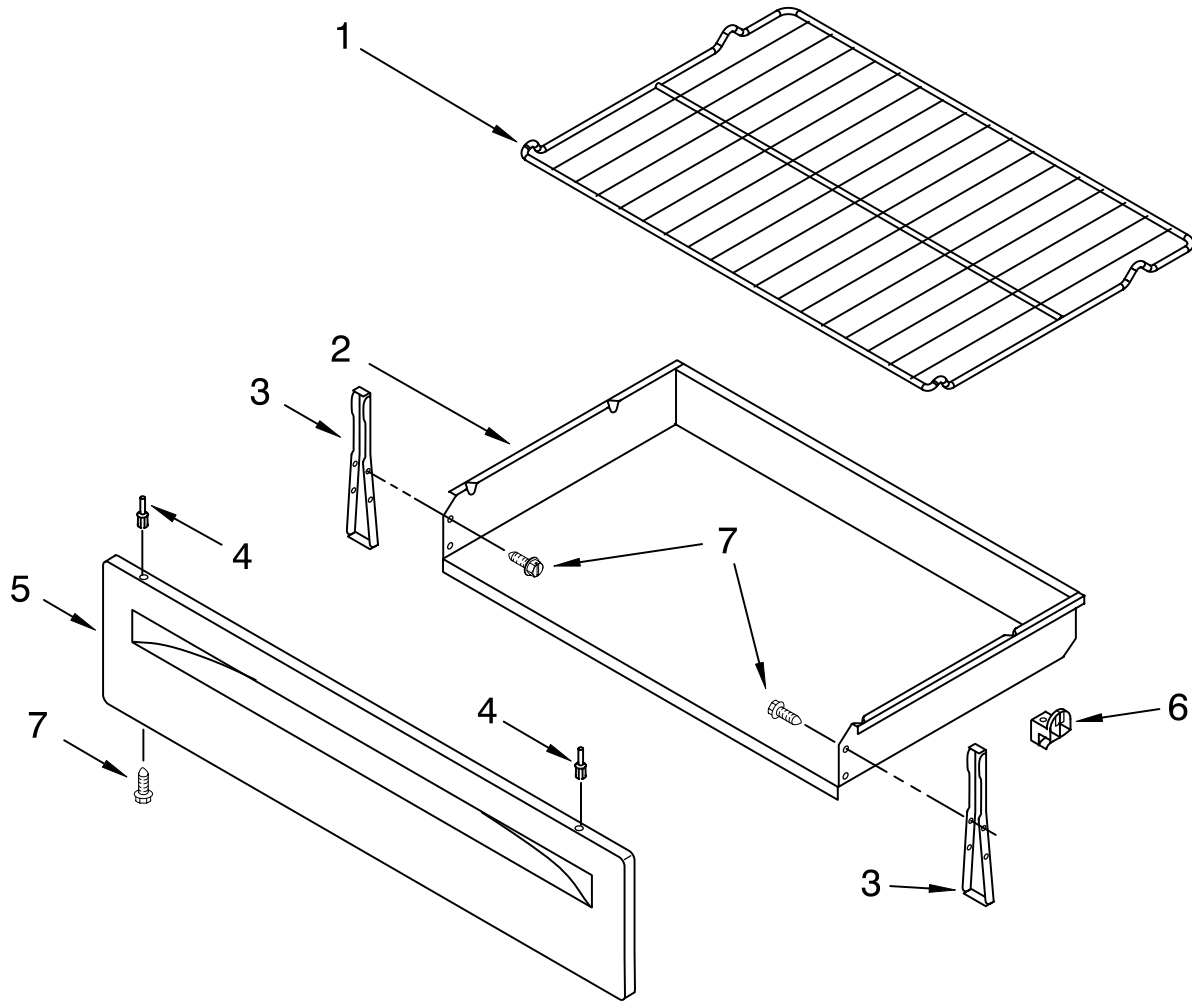

DRAWER & BROILER PARTS

For Models: SF272LXTD1

(Universal Silver)

Illus. No.	Part No.	DESCRIPTION
1	3195710	Rack, Oven (2)
2	9761031	Drawer, Storage
3	3196817	Bracket, Drawer(2)
4	3196813	Rivet, Push (2)
5	9761693	Panel, Drawer Frnt
6	8053334	Spacer, Glide
7	3196168	Screw

FOR ORDERING INFORMATION REFER TO PARTS PRICE LIST