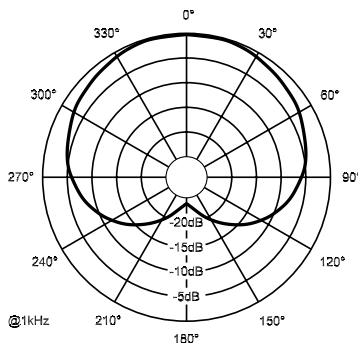

12000 Portland Avenue South, Burnsville, MN 55337
Phone: 952/884-4051, Fax: 952/884-0043

www.electrovoice.com

© Telex Communications, Inc. 9/2003

Part Number 38109-896 Rev. B

U.S.A. and Canada only. For customer orders, contact Customer Service at:
800/392-3497 Fax: 800/955-6831

Europe, Africa, and Middle East only. For customer orders, contact Customer Service at:
+ 49 9421-706 0 Fax: + 49 9421-706 265

Other International locations. For customer orders, contact Customer Service at:
+ 1 952 884-4051 Fax: + 1 952 736-4212

For warranty repair or service information, contact the Service Repair department at:
800/553-5992 or 402/467-5321

For technical assistance, contact Technical Support at:
800/392-3497 or 952/736-4656

Specifications subject to change without notice.