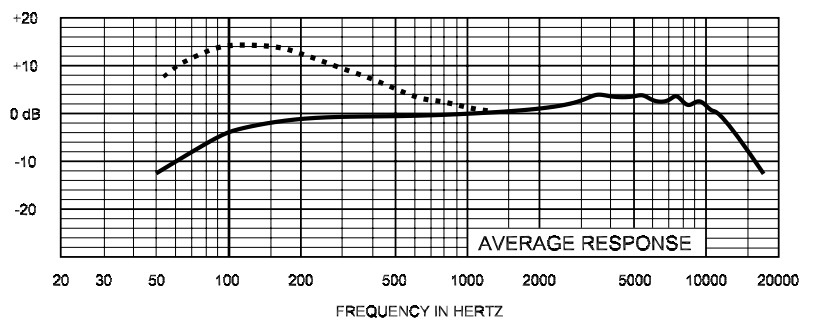

12000 Portland Avenue South, Burnsville, MN 55337
Phone: 952/884-4051, Fax: 952/884-0043

www.electrovoice.com

© Telex Communications, Inc. 9/2003

Part Number 38109-896 Rev. B

U.S.A. and Canada only. For customer orders, contact Customer Service at:
800/392-3497 Fax: 800/955-6831

Europe, Africa, and Middle East only. For customer orders, contact Customer Service at:
+ 49 9421-706 0 Fax: + 49 9421-706 265

Other International locations. For customer orders, contact Customer Service at:
+ 1 952 884-4051 Fax: + 1 952 736-4212

For warranty repair or service information, contact the Service Repair department at:
800/553-5992 or 402/467-5321

For technical assistance, contact Technical Support at:
800/392-3497 or 952/736-4656

Specifications subject to change without notice.