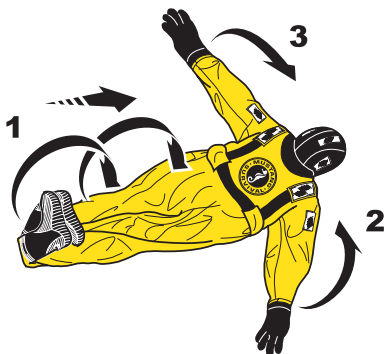

MUSTANG ICE COMMANDER ICE RESCUE SUIT

Model: **IC9001**
 Adult: **Universal**
 Body Weight: **110 - 330 lbs (50 - 150 kg)**
 Height: **4'11" - 6'6" (1.5 - 2.0 m)**

DONNING INSTRUCTIONS

1

Remove footwear, climb into suit. Pull on suit as coveralls. Use free hand to assist glove over opposite hand.

2

Hood on, tip head, pull up zipper by toggle.

3

Tighten thigh straps and wrist-strap cinches to fit.

4

Clip up harness before operating in the suit.

FOLDING INSTRUCTIONS

1

Lay the suit out flat. Unzip front zipper and unclip the safety harness.

2

Grasping both boots at the top of the ankles fold them over.

3

Continue to:

1. Fold the ankles up to the waist.

2. & 3. Fold arms across the chest and roll the whole suit up.