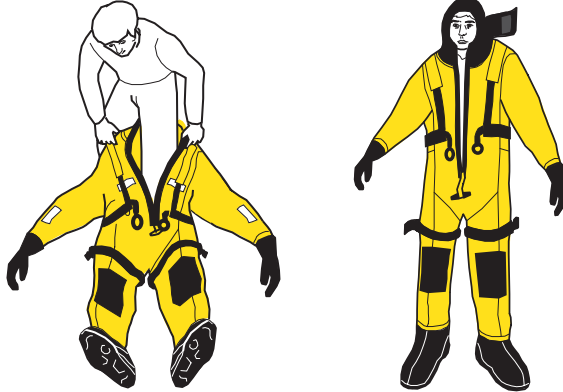

MUSTANG ICE COMMANDER ICE RESCUE SUIT

Model: **IC9001**
 Adult: **Universal**
 Body Weight: **110 - 330 lbs (50 - 150 kg)**
 Height: **4'11" - 6'6" (1.5 - 2.0 m)**

DONNING INSTRUCTIONS

1

Remove footwear, climb into suit. Pull on suit as coveralls. Use free hand to assist glove over opposite hand.

2

Hood on, tip head, pull up zipper by toggle.

3

Tighten thigh straps and wrist-strap cinches to fit.

4

Clip up harness before operating in the suit.

FOLDING INSTRUCTIONS

1

Lay the suit out flat. Unzip front zipper and unclip the safety harness.

2

Grasping both boots at the top of the ankles fold them over.

3

Continue to:

1. Fold the ankles up to the waist.

2. & 3. Fold arms across the chest and roll the whole suit up.