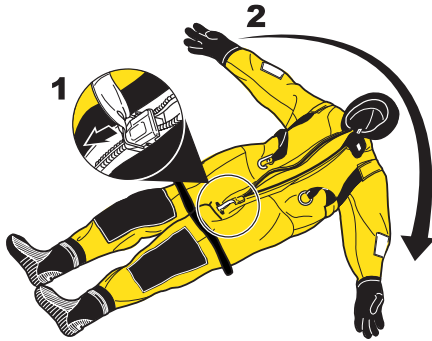

MUSTANG ICE COMMANDER ICE RESCUE SUIT

Model: **IC9001**
 Adult: **Universal**
 Body Weight: **110 - 330 lbs (50 - 150 kg)**
 Height: **4'11" - 6'6" (1.5 - 2.0 m)**

DONNING INSTRUCTIONS

1

Remove footwear, climb into suit. Pull on suit as coveralls. Use free hand to assist glove over opposite hand.

2

Hood on, tip head, pull up zipper by toggle.

3

Tighten thigh straps and wrist-strap cinches to fit.

4

Clip up harness before operating in the suit.

FOLDING INSTRUCTIONS

1

Lay the suit out flat. Unzip front zipper and unclip the safety harness.

2

Grasping both boots at the top of the ankles fold them over.

3

Continue to:

1. Fold the ankles up to the waist.

2. & 3. Fold arms across the chest and roll the whole suit up.