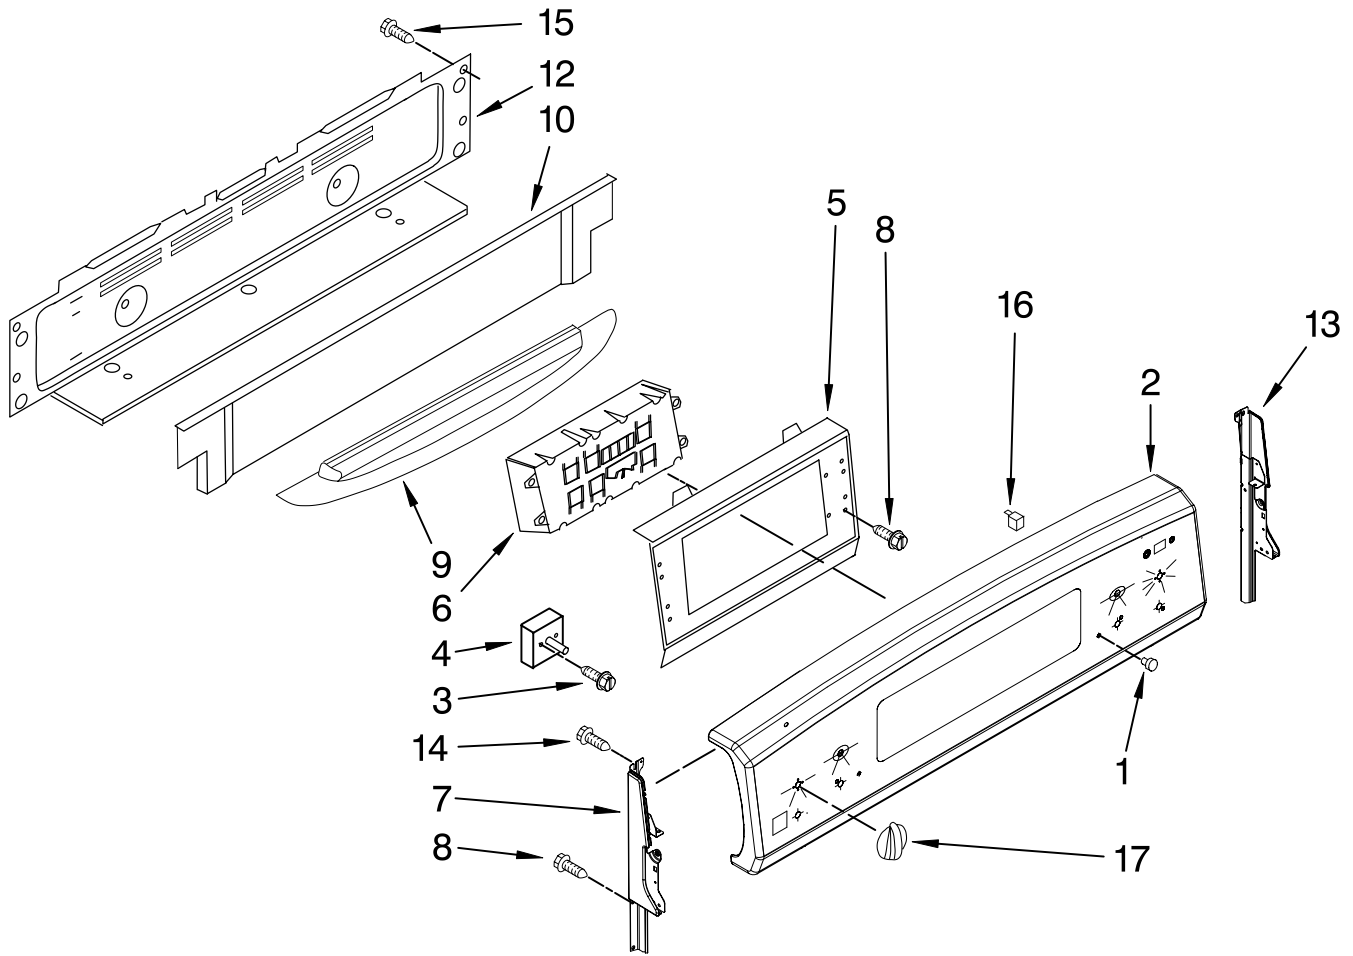

For Models: KERS205TWH3, KERS205TBL3, KERS205TSS3, KERS205TBT3
(White) (Black) (S.Steel) (Biscuit)

Illus. No.	Part No.	DESCRIPTION
1		Literature Parts
	W10168033	Use & Care Guide
	W10167997	Wiring Diagram
	W10185365	Installation Instructions
2		Cooktop
	W10160619	White
	W10160621	Black
	W10160620	Biscuit
3	8010P149-60	Spacer Snap-In (4)
4	7406P365-60	Element LF/RR (2)
5	9762851	Element, Warm
6	7803P087-60	Spring, Element
7	3196165	Screw
8	4011F497-51	Bottom, Burner Box
9	4453909	Element LR/RF (2)

FOR ORDERING INFORMATION REFER TO PARTS PRICE LIST

CONTROL PANEL PARTS

For Models: KERS205TWH3, KERS205TBL3, KERS205TSS3, KERS205TBT3
 (White) (Black) (S.Steel) (Biscuit)

Illus. No.	Part No.	DESCRIPTION
1	3196068	Lens
2		Panel, Backguard & Switch Assy
	W10182778	Black
	W10167671	White
	W10183576	Biscuit
	W10182779	Stainless Steel
3	3400882	Screw, Switch (10)
4		Switch, Infinte
	7450P011-60	Dual RF/LR (2)
	7403P373-60	LF/RR (2)
5	3801F945-51	Bracket, Control
6	8507P331-60	Control

Illus. No.	Part No.	DESCRIPTION
7		End Cap, Left
	3807F703-70	Black
	3807F703-61	White
	3807F703-78	Biscuit
8	3196178	Screw
9		Shield, Heat Visor
	3604F382-09	Black
	3604F382-81	White
	3604F382-88	Biscuit
10	3604F381-19	Shield, Vent
12	4005F804-51	Cover, Rear Wire

Illus. No.	Part No.	DESCRIPTION
13		End Cap, Right
	3807F702-70	Black
	3807F702-61	White
	3807F702-78	Biscuit
14	7101P376-60	Screw
15	3196178	Screw
16	7407P136-60	Light, Indicator
17		Knob (4)
	W10160370	Black
	W10160371	S.Steel
	W10160368	White
	W10160369	Biscuit