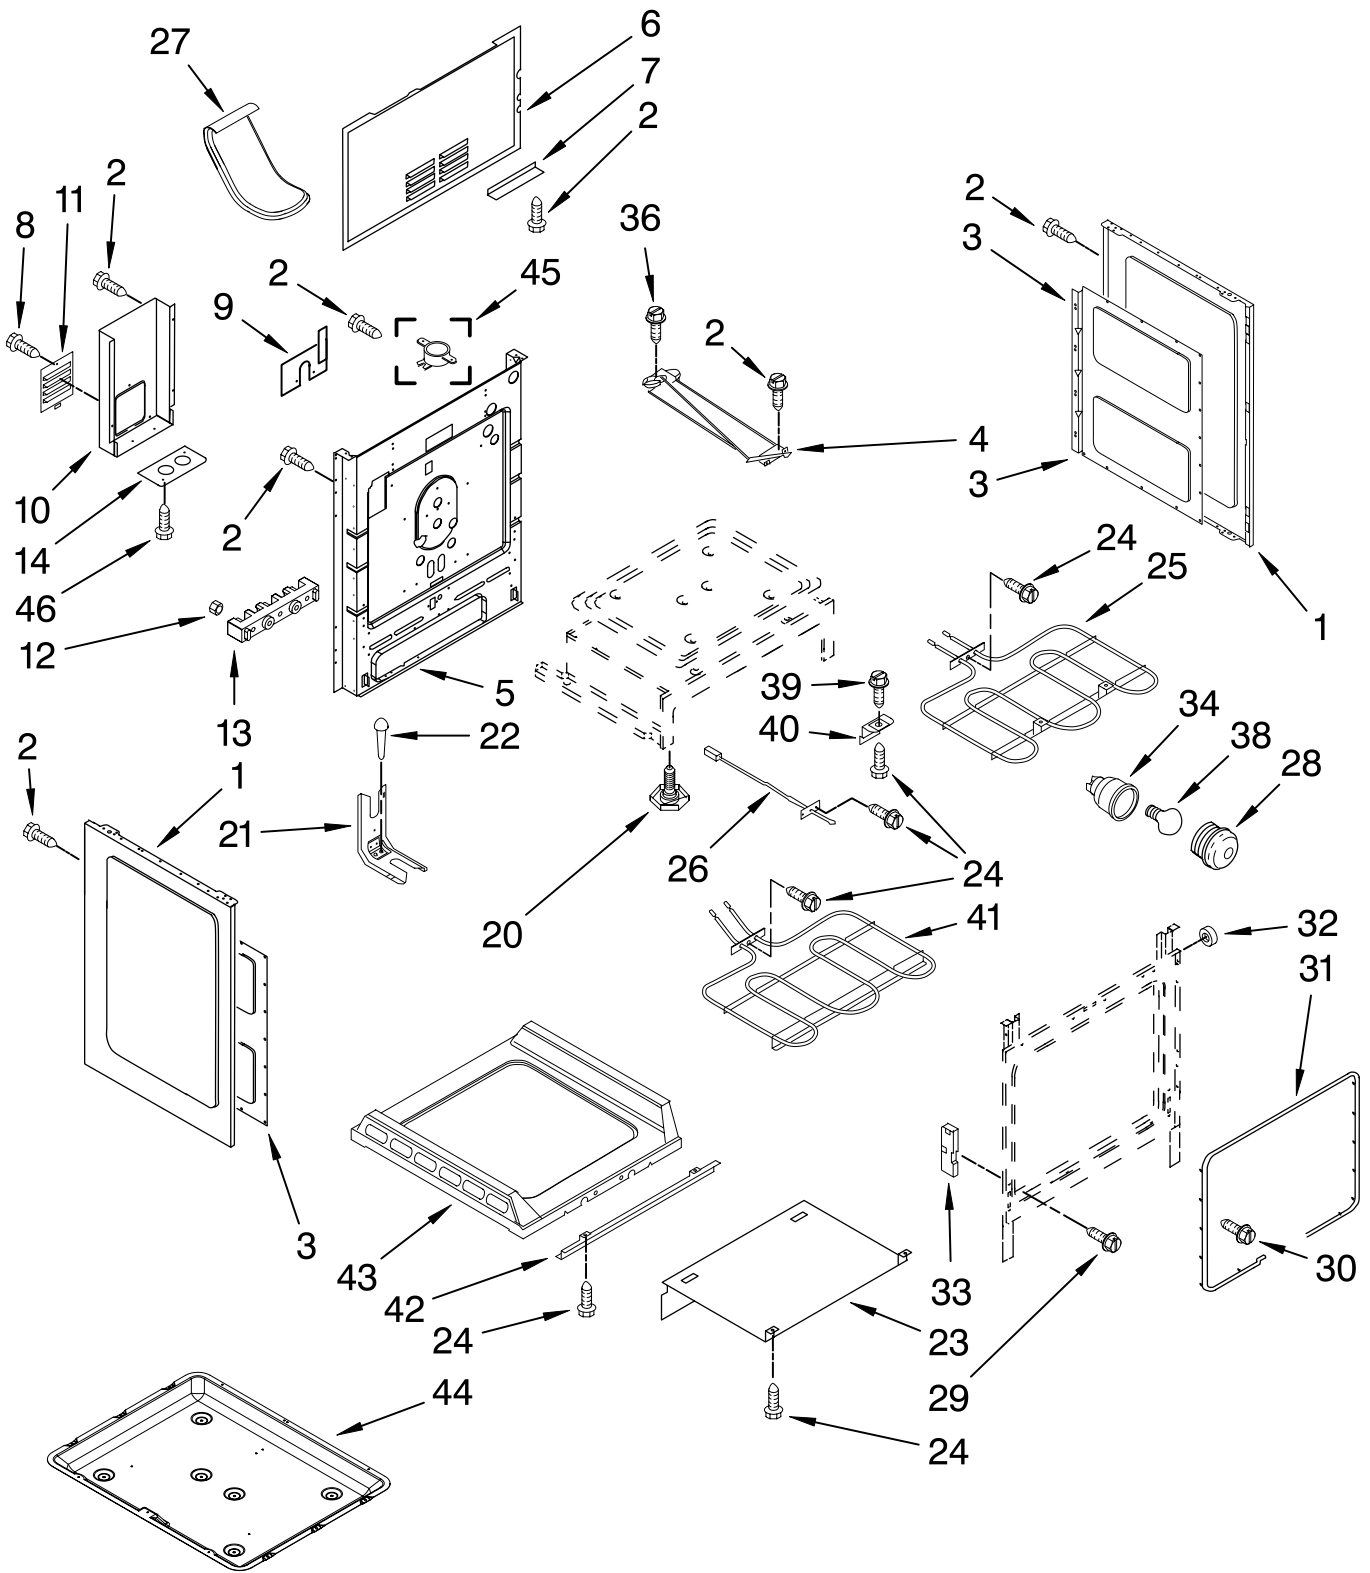

CHASSIS PARTS

For Models: KERS205TWH3, KERS205TBL3, KERS205TSS3, KERS205TBT3
(White) (Black) (S.Steel) (Biscuit)

FOR ORDERING INFORMATION REFER TO PARTS PRICE LIST

CHASSIS PARTS

For Models: KERS205TWH3, KERS205TBL3, KERS205TSS3, KERS205TBT3
(White) (Black) (S.Steel) (Biscuit)

Illus. No.	Part No.	DESCRIPTION
1		Panel, Side
	2618F172-58	White
	2618F172-69	Black
	2618F172-57	Biscuit
2	3196165	Screw
3	3804F311-51	Retainer, Side
4	8002P104-60	Latch Assembly
5	4002F347-51	Main Back
6	4005F754-51	Cover, Main Wire
7	4005F712-51	Bottom Wire Cover
8	3196178	Screw
9	7003P145-60	Insulator, Cord
10	4005P703-51	Cover, Wire (LWR)
11	4005P704-51	Panel, Access
12	7103P027-60	Nut, Term.Block
13	7401P039-60	Block, Terminal
14	3605P146-51	Plate, Conduit
20	7101P507-60	Leg, Leveling
21	3801F656-51	Bracket, Anti-Tip
22	7101P485-60	Screw, Anti-Tip
23	3604F371-51	Shield, Heat
24	7101P376-60	Screw, 8AB 1/2 (4)
25	7406P493-60	Element, Broil
26	7430P042-60	Sensor, Oven
27	8026P081-60	Vent, Oven
28	898020-001	Lens, Bulb
29	7101P282-60	Screw (4)
30	7101P618-60	Screw, Shoulder(6)
31	W10162385	Gasket
32	8010P148-60	Spacer, Side Pnl.
33	7106P125-60	Receiver, Hinge
34	7407P181-60	Light Assembly
36	7101P375-60	Screw (Black) (2)
38	7407P103-60	Bulb, Oven
39	7101P500-60	Screw, Shoulder
40	3801P822-45	Support, Ov BTM
41	7406P451-60	Element, Bake
42	3807P680-45	Support, Oven
43	2205F053-19	Bottom, Oven
44	3401F084-45	Pan, Bake Brnr
45	7403P857-60	Switch, Terminal
46	7101P336-60	Screw (2)

INSULATION

7002P362-60	Insulation, Wrap
7002P492-60	Insulation, Back
7002P494-60	Insulation, Side
3804F316-51	Retainer, Insulation

FOR ORDERING INFORMATION REFER TO PARTS PRICE LIST