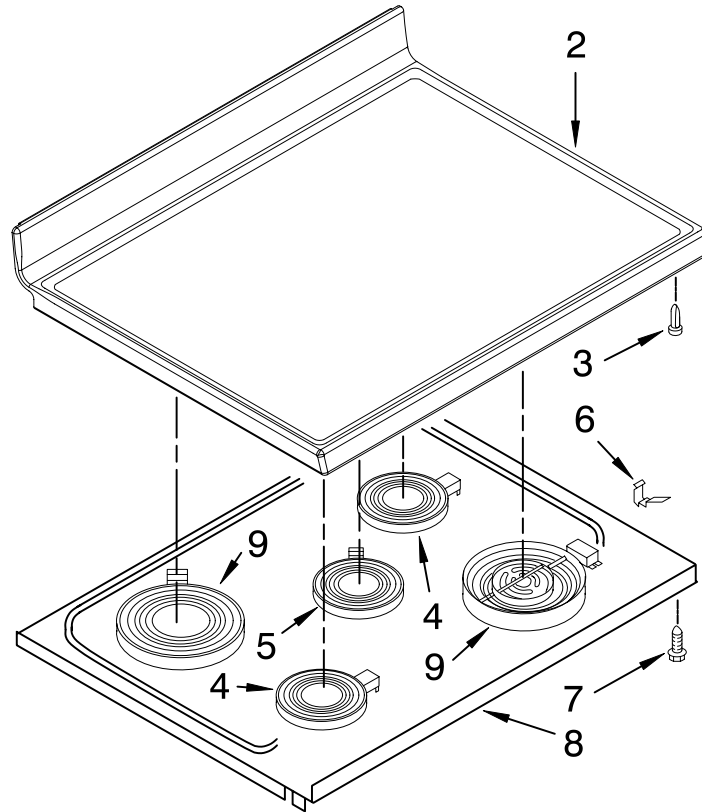

For Models: KERS205TWH3, KERS205TBL3, KERS205TSS3, KERS205TBT3
(White) (Black) (S.Steel) (Biscuit)

Illus. No.	Part No.	DESCRIPTION
1		Literature Parts
	W10168033	Use & Care Guide
	W10167997	Wiring Diagram
	W10185365	Installation Instructions
2		Cooktop
	W10160619	White
	W10160621	Black
	W10160620	Biscuit
3	8010P149-60	Spacer Snap-In (4)
4	7406P365-60	Element LF/RR (2)
5	9762851	Element, Warm
6	7803P087-60	Spring, Element
7	3196165	Screw
8	4011F497-51	Bottom, Burner Box
9	4453909	Element LR/RF (2)

FOR ORDERING INFORMATION REFER TO PARTS PRICE LIST

CONTROL PANEL PARTS

For Models: KERS205TWH3, KERS205TBL3, KERS205TSS3, KERS205TBT3
 (White) (Black) (S.Steel) (Biscuit)

Illus. No.	Part No.	DESCRIPTION
1	3196068	Lens
2		Panel, Backguard & Switch Assy
	W10182778	Black
	W10167671	White
	W10183576	Biscuit
	W10182779	Stainless Steel
3	3400882	Screw, Switch (10)
4		Switch, Infinte
	7450P011-60	Dual RF/LR (2)
	7403P373-60	LF/RR (2)
5	3801F945-51	Bracket, Control
6	8507P331-60	Control

Illus. No.	Part No.	DESCRIPTION
7		End Cap, Left
	3807F703-70	Black
	3807F703-61	White
	3807F703-78	Biscuit
8	3196178	Screw
9		Shield, Heat Visor
	3604F382-09	Black
	3604F382-81	White
	3604F382-88	Biscuit
10	3604F381-19	Shield, Vent
12	4005F804-51	Cover, Rear Wire

Illus. No.	Part No.	DESCRIPTION
13		End Cap, Right
	3807F702-70	Black
	3807F702-61	White
	3807F702-78	Biscuit
14	7101P376-60	Screw
15	3196178	Screw
16	7407P136-60	Light, Indicator
17		Knob (4)
	W10160370	Black
	W10160371	S.Steel
	W10160368	White
	W10160369	Biscuit