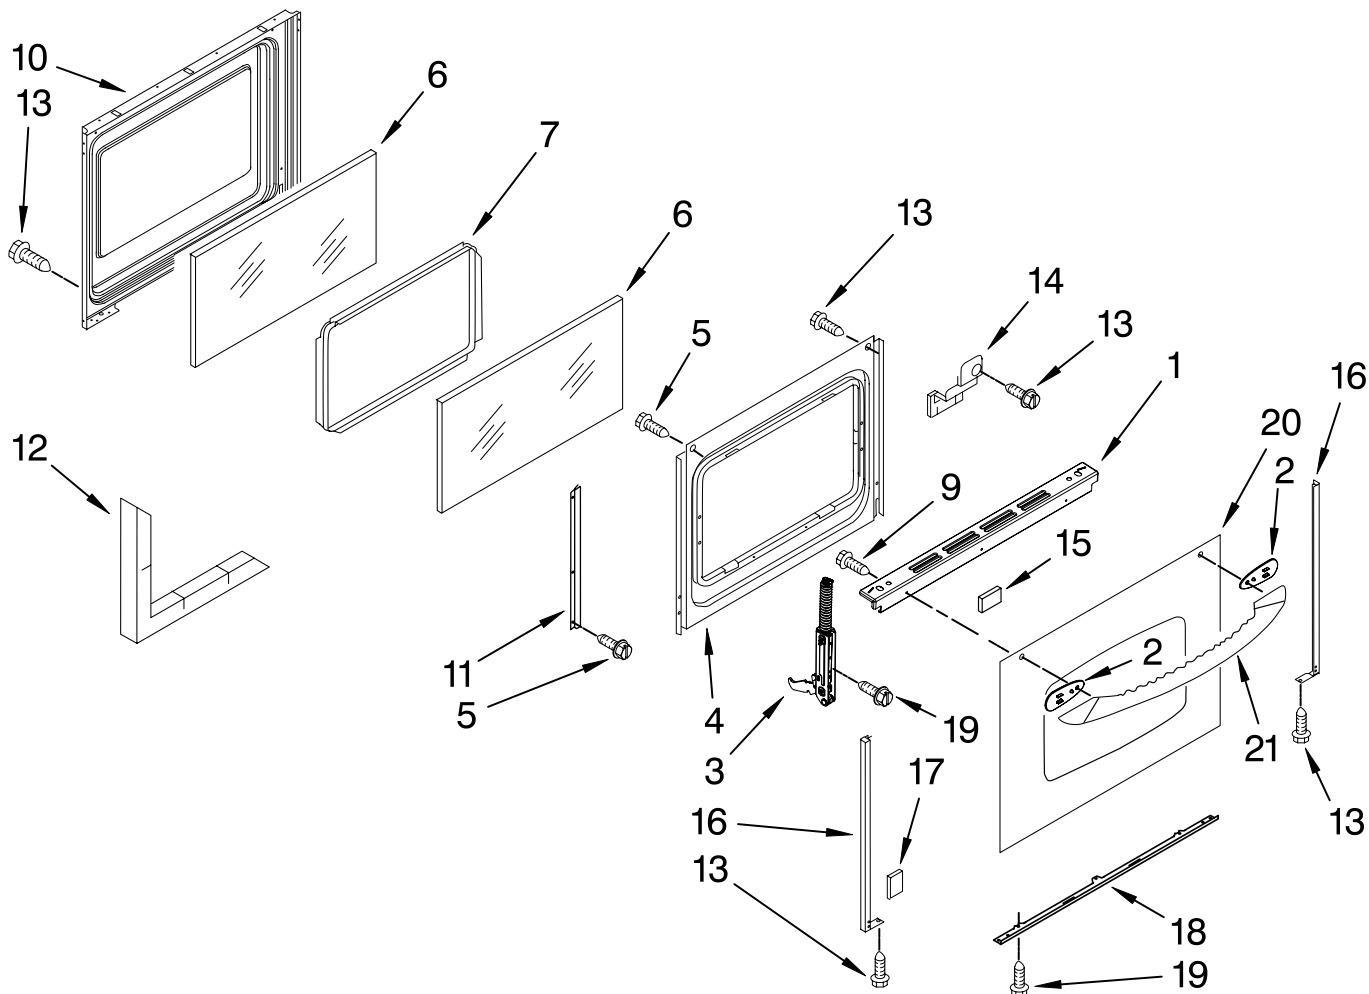

DOOR PARTS

For Models: KERS205TWH3, KERS205TBL3, KERS205TSS3, KERS205TBT3
(White) (Black) (S.Steel) (Biscuit)

Illus. No.	Part No.	DESCRIPTION
1	3608F139-70	Trim, Door Top
	3608F139-71	Black
	3608F139-71	White
	3608F139-78	Biscuit
2	W10169552	Spacer, Handle
	W10169553	White
	W10169554	Biscuit
3	7106P124-60	Hinge, Door (2)
4	3601F380-51	Baffel, Retainer
5	7101P376-60	Screw (6)
6	7902P436-60	Glass, Inner (2)
7	3801F886-51	Frame, Glass Inner
9	W10176584	Screw

Illus. No.	Part No.	DESCRIPTION
10	2402W297-19	Lining, Door
11	3801F886-51	Bracket, Glass (2)
12	7002P246-60	Insulation, Door
13	7101P427-60	Screw (8)
14	3801P858-45	Left
	3801P857-45	Right
15	W10208309	Tape, White
16	W10208309	Trim, Door Side
	3608F126-70	Black
	3608F126-71	White
17	3608F126-78	Biscuit
	W10208308	Tape, Double Sided
	W10208307	White
	W10208307	Black

Illus. No.	Part No.	DESCRIPTION
18	3608F092-71	Trim, Door Bottom
	3804F236-51	White
	3804F236-51	Black
	3608F092-78	Biscuit
19	7101P282-60	Screw 10-24x5/16
	20	Glass, Door
	w10160906	White
20	W10160908	Black
	W10160907	Biscuit
		(Order Item #15 When Replacing Door Glass)
21	W10153013	Handle, Door
	W10153016	White
	W10153016	S.Steel
	W10153015	Black
	W10153014	Biscuit

FOR ORDERING INFORMATION REFER TO PARTS PRICE LIST