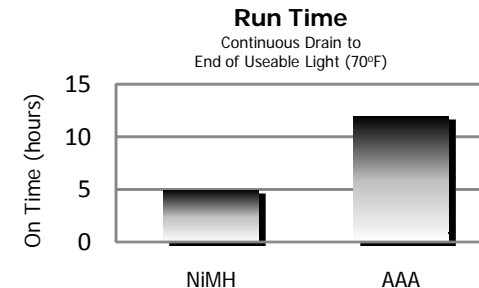

LODMTN

The LODMTN is an easy-to-install motion activated light stick and emergency light in one. Light sensitive, the LODMTN also includes a charger base. When set in the auto position the light activates for 3 minutes when it senses motion – but only in the dark. Mount wherever you need light – in the garage, a closet, an attic or crawlspace, near stairways. Just charge the light stick and insert it into the mount for about 30 days of intermittent use. In the event of a prolonged power outage, the unit also uses 3 AAA Alkaline batteries for extended run time.

EASY TO INSTALL

- Mount where you want it
- No wiring, no electrician

EASY TO USE

- Place charged stick in mount
- Set switch to auto to activate

WEATHERPROOF

- Use in any location, indoors or outside

ENERGY EFFICIENT

- More than 5X the energy efficiency of an incandescent bulb
- External power supply is Energy Star® approved

Before Using Your LODMTN:
Please read all instructions and cautionary markings on the package and light

Product Detail:

Designation:	Energizer® Light on Demand™ Motion Light
Model:	LODMTN
Color:	White
Power Source:	One NiMH 850mAh 3.6V Battery Pack or Three "AAA"
ANSI/NEDA:	24 Series ("AAA")
Lamp:	Four White LEDs
Lamp Life:	Lifetime
Ext. Power Supply:	700mA 6V, Energy Star Approved
Lamp Output:	28 Lumens
Typical Weight:	185.4 grams (6.54 oz.)
Dimensions (in):	10 x 1.75

Performance:

Important Notice

This datasheet contains information specific to products manufactured at the time of its publication
Contents herein do not constitute a warranty
©Energizer / All Rights Reserved